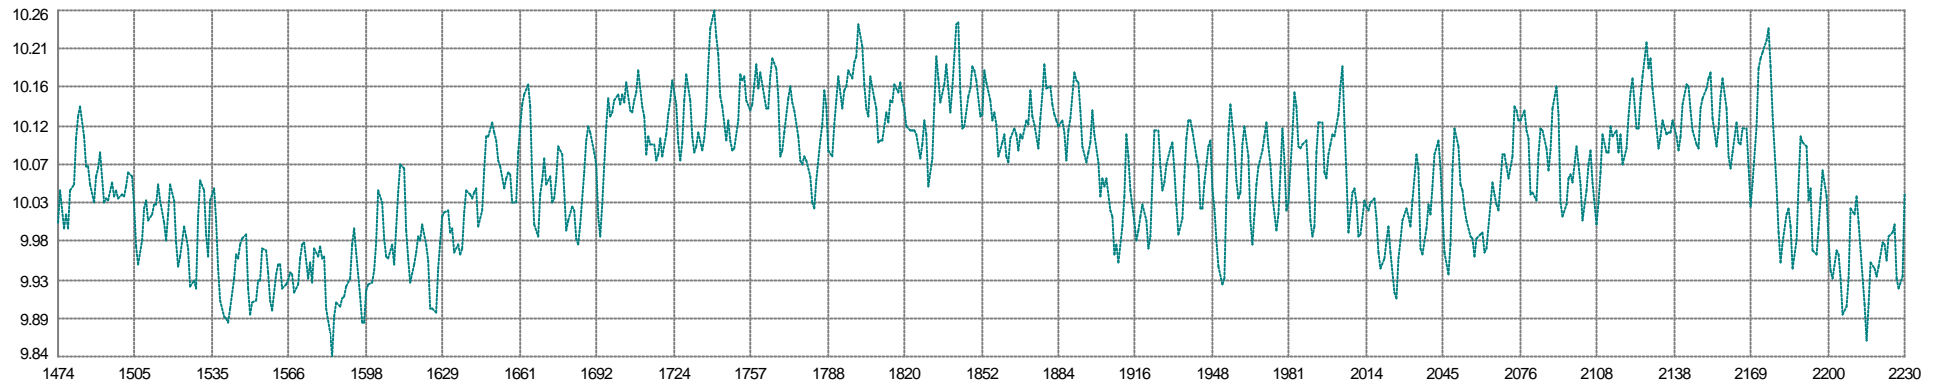

Mean: 9.250sec Min: 8.700 Max: 9.900 SD: 0.217

Mean: 0.070901 Min: 0.027898 Max: 0.238097 SD: 0.033802

Mean: 19.86 Min: 14.00 Max: 20.00 SD: 0.83

Streamer201
Stretch Mean: 0.79m Min: -4.12 Max: 17.68 SD: 2.72

Streamer201
Feather Mean: -2.544° Min: -8.839 Max: 2.048 SD: 2.041

Streamer201
Rotation Mean: 0.17718° Min: -0.39188 Max: 0.33336 SD: 0.10170

77 G1R1 - 79 G1R3
Across Mean: 10.06m Min: 9.84 Max: 10.26 SD: 0.08

79 G1R3 - 81 G1R5
Across Mean: 10.07m Min: 9.90 Max: 10.32 SD: 0.08

77 G1R1 - 81 G1R5
Across Mean: 20.13m Min: 19.92 Max: 20.33 SD: 0.09

67 V1G1 - 70 V1G4
Easting Mean: 0.952m Min: 0.858 Max: 1.047 SD: 0.042

67 V1G1 - 70 V1G4
Northing Mean: -1.140m Min: -1.214 Max: -1.055 SD: 0.035

68 V1G2 - 71 V1G5
Easting Mean: -0.953m Min: -1.049 Max: -0.858 SD: 0.043

76 G1 - 86 S1
Along Mean: 147.2m Min: 144.8 Max: 148.6 SD: 0.6