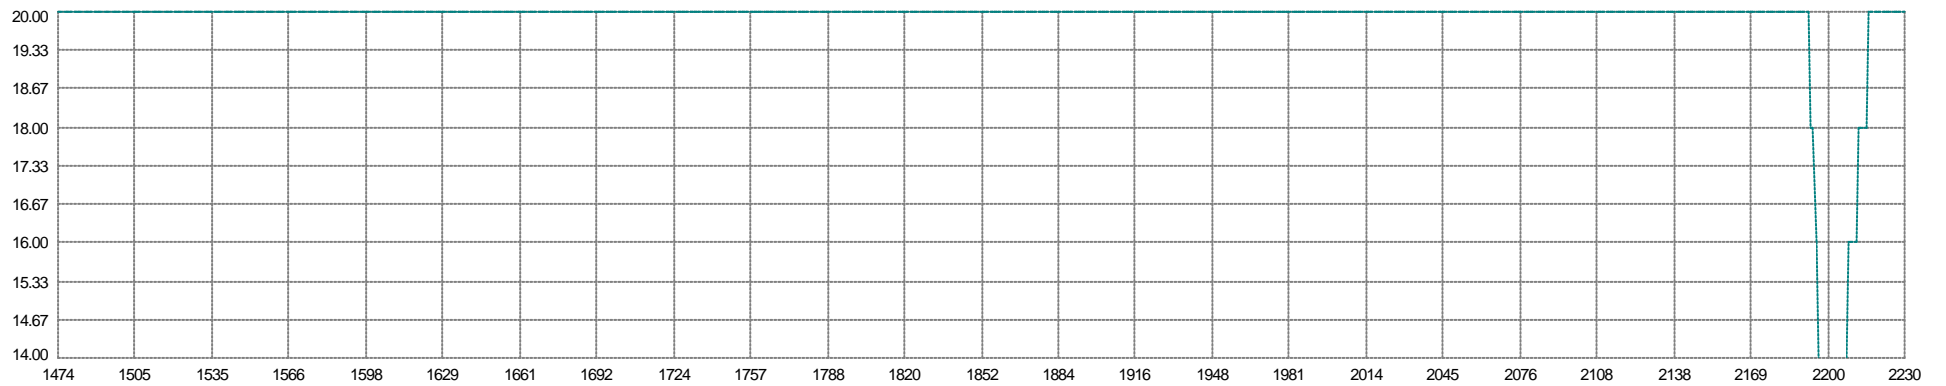

Mean: 9.250sec Min: 8.700 Max: 9.900 SD: 0.217

Mean: 0.070901 Min: 0.027898 Max: 0.238097 SD: 0.033802

Mean: 19.86 Min: 14.00 Max: 20.00 SD: 0.83

Streamer201
Stretch Mean: 0.79m Min: -4.12 Max: 17.68 SD: 2.72

Streamer201
Feather Mean: -2.544° Min: -8.839 Max: 2.048 SD: 2.041

Streamer201
Rotation Mean: 0.17718° Min: -0.39188 Max: 0.33336 SD: 0.10170

77 G1R1 - 79 G1R3
Across Mean: 10.06m Min: 9.84 Max: 10.26 SD: 0.08

79 G1R3 - 81 G1R5
Across Mean: 10.07m Min: 9.90 Max: 10.32 SD: 0.08

77 G1R1 - 81 G1R5
Across Mean: 20.13m Min: 19.92 Max: 20.33 SD: 0.09

67 V1G1 - 70 V1G4
Easting Mean: 0.952m Min: 0.858 Max: 1.047 SD: 0.042

67 V1G1 - 70 V1G4
Northing Mean: -1.140m Min: -1.214 Max: -1.055 SD: 0.035

68 V1G2 - 71 V1G5
Easting Mean: -0.953m Min: -1.049 Max: -0.858 SD: 0.043

76 G1 - 86 S1
Along Mean: 147.2m Min: 144.8 Max: 148.6 SD: 0.6