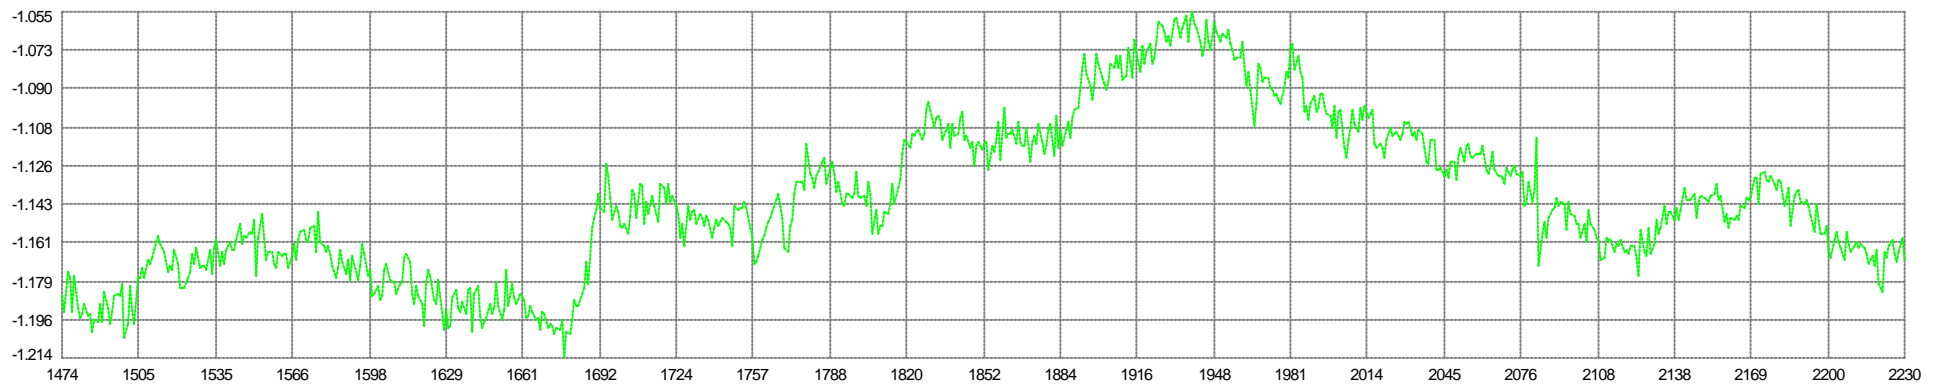

Streamer201
Feather Mean: -2.544° Min: -8.839 Max: 2.048 SD: 2.041

Streamer201
Rotation Mean: 0.17718° Min: -0.39188 Max: 0.33336 SD: 0.10170

77 G1R1 - 79 G1R3
Across Mean: 10.06m Min: 9.84 Max: 10.26 SD: 0.08

79 G1R3 - 81 G1R5
Across Mean: 10.07m Min: 9.90 Max: 10.32 SD: 0.08

77 G1R1 - 81 G1R5
Across Mean: 20.13m Min: 19.92 Max: 20.33 SD: 0.09

67 V1G1 - 70 V1G4
Easting Mean: 0.952m Min: 0.858 Max: 1.047 SD: 0.042

67 V1G1 - 70 V1G4
Northing Mean: -1.140m Min: -1.214 Max: -1.055 SD: 0.035

68 V1G2 - 71 V1G5
Easting Mean: -0.953m Min: -1.049 Max: -0.858 SD: 0.043

76 G1 - 86 S1
Along Mean: 147.2m Min: 144.8 Max: 148.6 SD: 0.6

0 Simrad 12Khz (P)
Raw Mean: -346.3m Min: -638.6 Max: -189.3 SD: 99.4