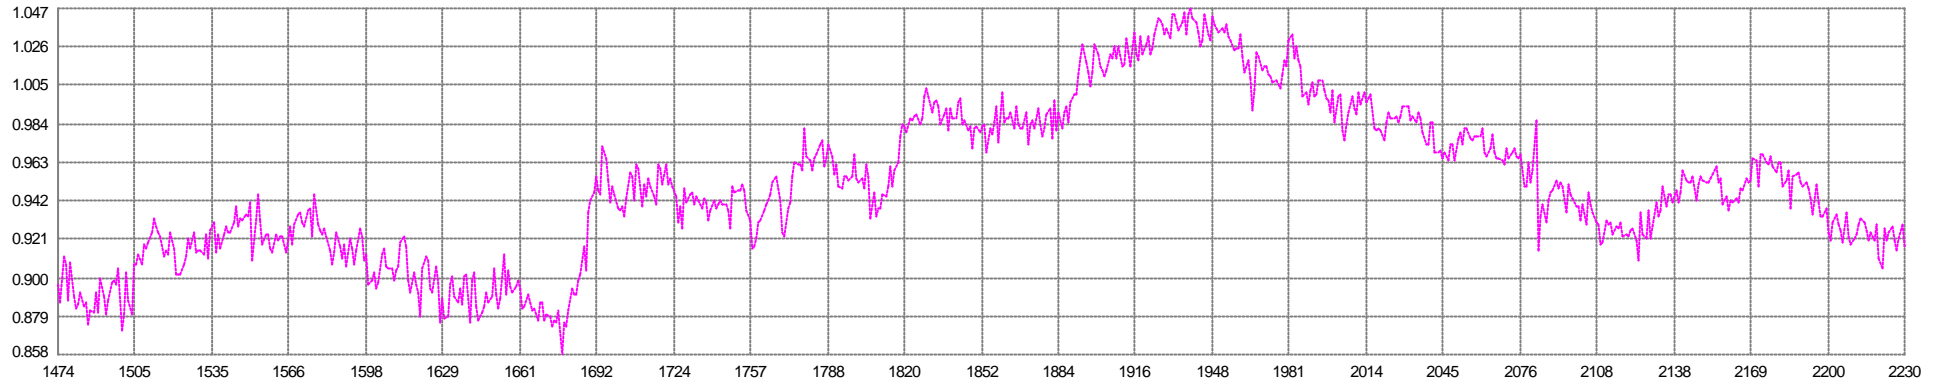

Mean: 9.250sec Min: 8.700 Max: 9.900 SD: 0.217

Mean: 0.070901 Min: 0.027898 Max: 0.238097 SD: 0.033802

Mean: 19.86 Min: 14.00 Max: 20.00 SD: 0.83

Streamer201
Stretch Mean: 0.79m Min: -4.12 Max: 17.68 SD: 2.72

Streamer201
Feather Mean: -2.544° Min: -8.839 Max: 2.048 SD: 2.041

Streamer201
Rotation Mean: 0.17718° Min: -0.39188 Max: 0.33336 SD: 0.10170

77 G1R1 - 79 G1R3
Across Mean: 10.06m Min: 9.84 Max: 10.26 SD: 0.08

79 G1R3 - 81 G1R5
Across Mean: 10.07m Min: 9.90 Max: 10.32 SD: 0.08

77 G1R1 - 81 G1R5
Across Mean: 20.13m Min: 19.92 Max: 20.33 SD: 0.09

67 V1G1 - 70 V1G4
Easting Mean: 0.952m Min: 0.858 Max: 1.047 SD: 0.042

67 V1G1 - 70 V1G4
Northing Mean: -1.140m Min: -1.214 Max: -1.055 SD: 0.035

68 V1G2 - 71 V1G5
Easting Mean: -0.953m Min: -1.049 Max: -0.858 SD: 0.043

76 G1 - 86 S1
Along Mean: 147.2m Min: 144.8 Max: 148.6 SD: 0.6