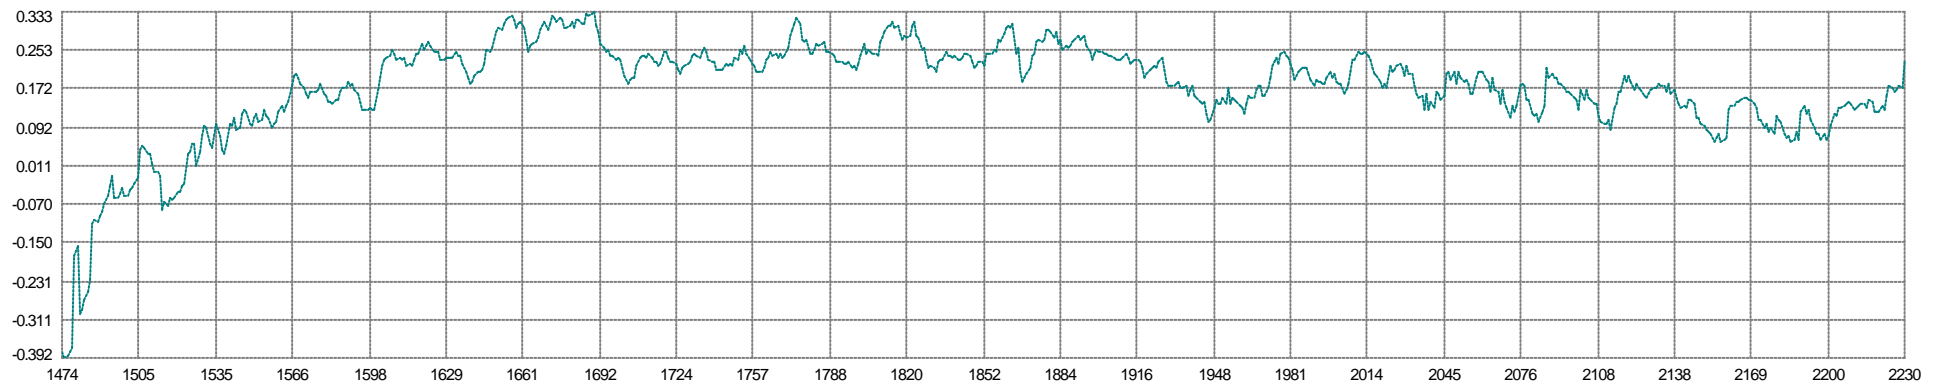

Mean: 9.250sec Min: 8.700 Max: 9.900 SD: 0.217

Mean: 0.070901 Min: 0.027898 Max: 0.238097 SD: 0.033802

Mean: 19.86 Min: 14.00 Max: 20.00 SD: 0.83

Streamer201
Stretch Mean: 0.79m Min: -4.12 Max: 17.68 SD: 2.72

Streamer201
Feather Mean: -2.544° Min: -8.839 Max: 2.048 SD: 2.041

Streamer201
Rotation Mean: 0.17718° Min: -0.39188 Max: 0.33336 SD: 0.10170

77 G1R1 - 79 G1R3
Across Mean: 10.06m Min: 9.84 Max: 10.26 SD: 0.08

79 G1R3 - 81 G1R5
Across Mean: 10.07m Min: 9.90 Max: 10.32 SD: 0.08

77 G1R1 - 81 G1R5
Across Mean: 20.13m Min: 19.92 Max: 20.33 SD: 0.09

67 V1G1 - 70 V1G4
Easting Mean: 0.952m Min: 0.858 Max: 1.047 SD: 0.042

67 V1G1 - 70 V1G4
Northing Mean: -1.140m Min: -1.214 Max: -1.055 SD: 0.035

68 V1G2 - 71 V1G5
Easting Mean: -0.953m Min: -1.049 Max: -0.858 SD: 0.043

76 G1 - 86 S1
Along Mean: 147.2m Min: 144.8 Max: 148.6 SD: 0.6