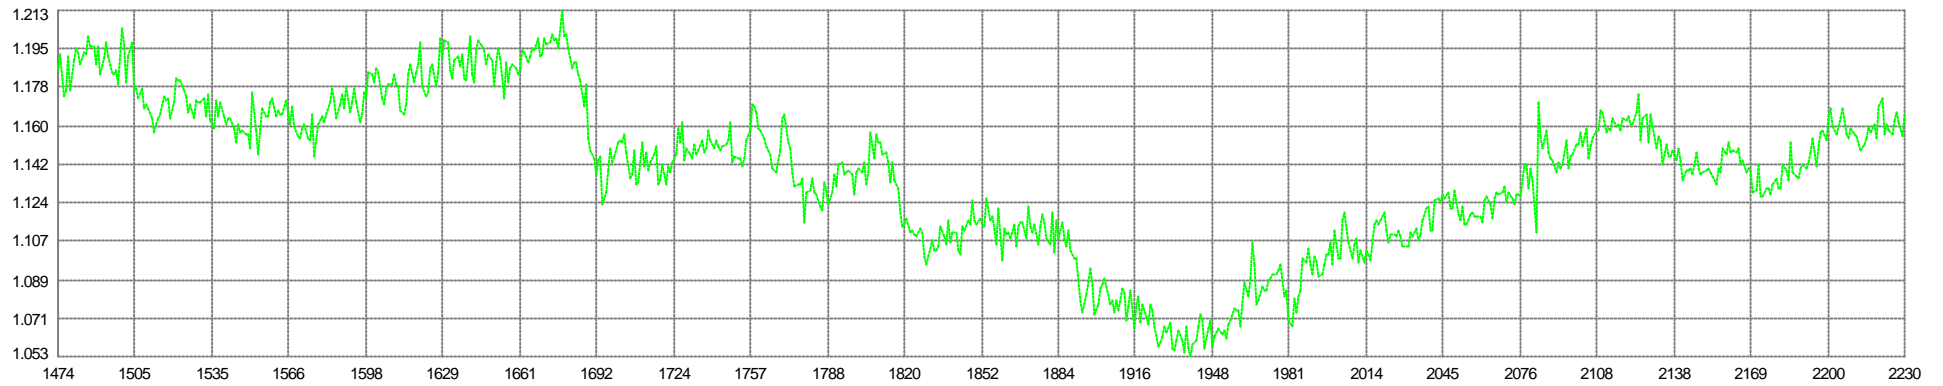

Streamer201
Feather Mean: -2.544° Min: -8.839 Max: 2.048 SD: 2.041

Streamer201
Rotation Mean: 0.17718° Min: -0.39188 Max: 0.33336 SD: 0.10170

77 G1R1 - 79 G1R3
Across Mean: 10.06m Min: 9.84 Max: 10.26 SD: 0.08

79 G1R3 - 81 G1R5
Across Mean: 10.07m Min: 9.90 Max: 10.32 SD: 0.08

77 G1R1 - 81 G1R5
Across Mean: 20.13m Min: 19.92 Max: 20.33 SD: 0.09

67 V1G1 - 70 V1G4
Easting Mean: 0.952m Min: 0.858 Max: 1.047 SD: 0.042

67 V1G1 - 70 V1G4
Northing Mean: -1.140m Min: -1.214 Max: -1.055 SD: 0.035

68 V1G2 - 71 V1G5
Easting Mean: -0.953m Min: -1.049 Max: -0.858 SD: 0.043

76 G1 - 86 S1
Along Mean: 147.2m Min: 144.8 Max: 148.6 SD: 0.6

0 Simrad 12Khz (P)
Raw Mean: -346.3m Min: -638.6 Max: -189.3 SD: 99.4