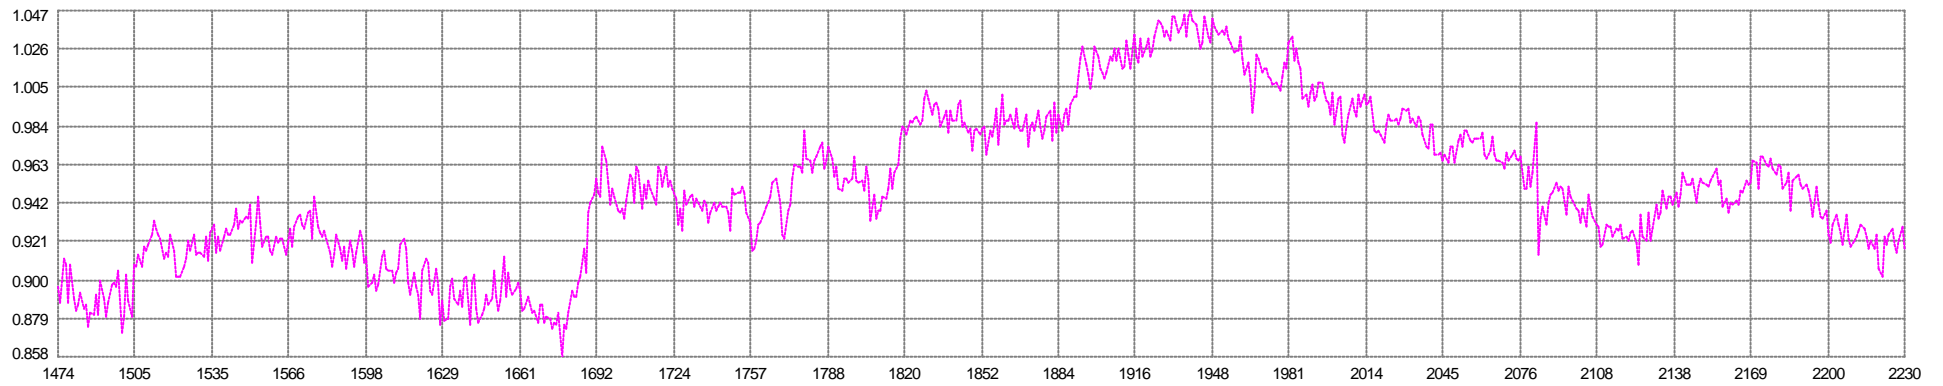

Streamer201
Feather Mean: -2.544° Min: -8.839 Max: 2.048 SD: 2.041

Streamer201
Rotation Mean: 0.17718° Min: -0.39188 Max: 0.33336 SD: 0.10170

77 G1R1 - 79 G1R3
Across Mean: 10.06m Min: 9.84 Max: 10.26 SD: 0.08

79 G1R3 - 81 G1R5
Across Mean: 10.07m Min: 9.90 Max: 10.32 SD: 0.08

77 G1R1 - 81 G1R5
Across Mean: 20.13m Min: 19.92 Max: 20.33 SD: 0.09

67 V1G1 - 70 V1G4
Easting Mean: 0.952m Min: 0.858 Max: 1.047 SD: 0.042

67 V1G1 - 70 V1G4
Northing Mean: -1.140m Min: -1.214 Max: -1.055 SD: 0.035

68 V1G2 - 71 V1G5
Easting Mean: -0.953m Min: -1.049 Max: -0.858 SD: 0.043

76 G1 - 86 S1
Along Mean: 147.2m Min: 144.8 Max: 148.6 SD: 0.6

0 Simrad 12Khz (P)
Raw Mean: -346.3m Min: -638.6 Max: -189.3 SD: 99.4