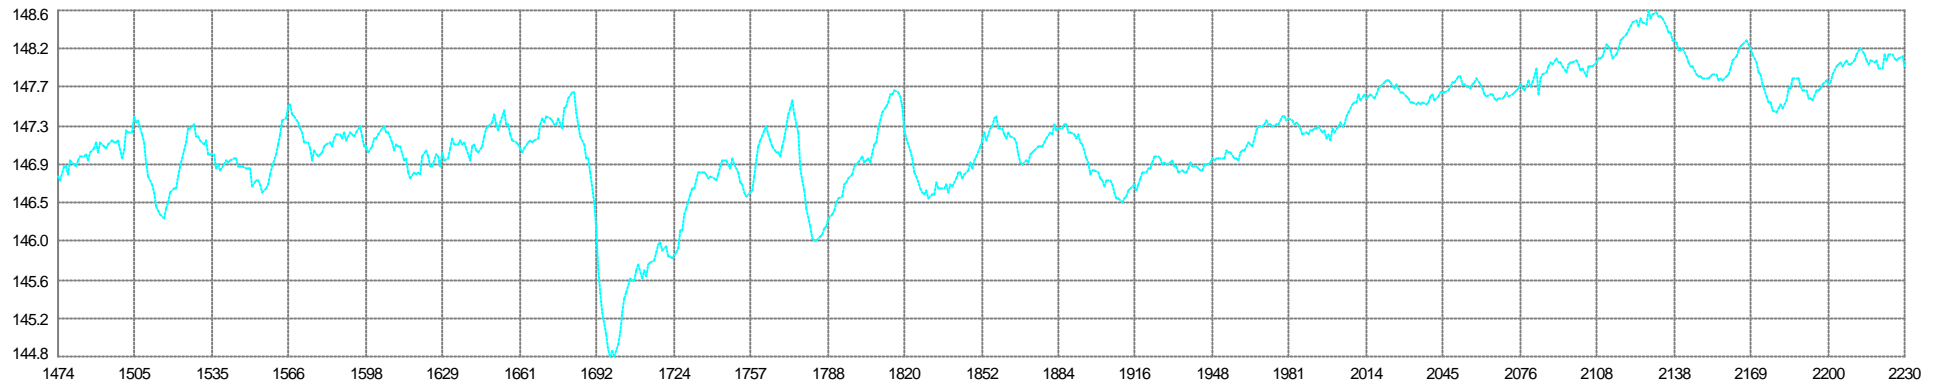

Streamer201
Feather Mean: -2.544° Min: -8.839 Max: 2.048 SD: 2.041

Streamer201
Rotation Mean: 0.17718° Min: -0.39188 Max: 0.33336 SD: 0.10170

77 G1R1 - 79 G1R3
Across Mean: 10.06m Min: 9.84 Max: 10.26 SD: 0.08

79 G1R3 - 81 G1R5
Across Mean: 10.07m Min: 9.90 Max: 10.32 SD: 0.08

77 G1R1 - 81 G1R5
Across Mean: 20.13m Min: 19.92 Max: 20.33 SD: 0.09

67 V1G1 - 70 V1G4
Easting Mean: 0.952m Min: 0.858 Max: 1.047 SD: 0.042

67 V1G1 - 70 V1G4
Northing Mean: -1.140m Min: -1.214 Max: -1.055 SD: 0.035

68 V1G2 - 71 V1G5
Easting Mean: -0.953m Min: -1.049 Max: -0.858 SD: 0.043

76 G1 - 86 S1
Along Mean: 147.2m Min: 144.8 Max: 148.6 SD: 0.6

0 Simrad 12Khz (P)
Raw Mean: -346.3m Min: -638.6 Max: -189.3 SD: 99.4