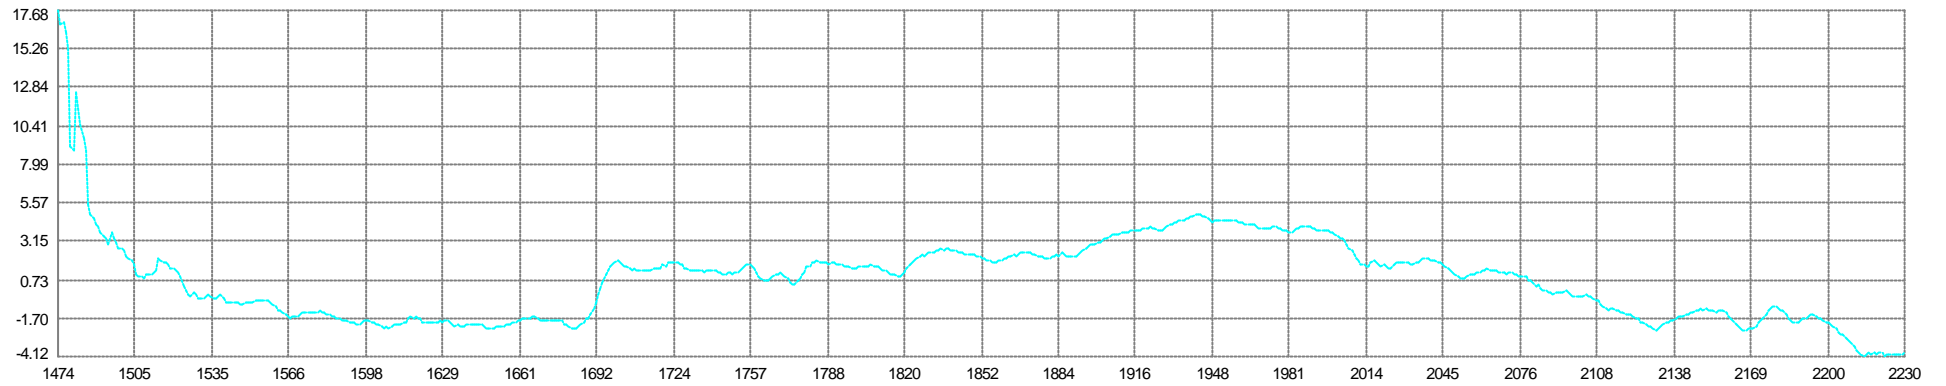

Mean: 9.250sec Min: 8.700 Max: 9.900 SD: 0.217

Mean: 0.070901 Min: 0.027898 Max: 0.238097 SD: 0.033802

Mean: 19.86 Min: 14.00 Max: 20.00 SD: 0.83

Streamer201
Stretch Mean: 0.79m Min: -4.12 Max: 17.68 SD: 2.72

Streamer201
Feather Mean: -2.544° Min: -8.839 Max: 2.048 SD: 2.041

Streamer201
Rotation Mean: 0.17718° Min: -0.39188 Max: 0.33336 SD: 0.10170

77 G1R1 - 79 G1R3
Across Mean: 10.06m Min: 9.84 Max: 10.26 SD: 0.08

79 G1R3 - 81 G1R5
Across Mean: 10.07m Min: 9.90 Max: 10.32 SD: 0.08

77 G1R1 - 81 G1R5
Across Mean: 20.13m Min: 19.92 Max: 20.33 SD: 0.09

67 V1G1 - 70 V1G4
Easting Mean: 0.952m Min: 0.858 Max: 1.047 SD: 0.042

67 V1G1 - 70 V1G4
Northing Mean: -1.140m Min: -1.214 Max: -1.055 SD: 0.035

68 V1G2 - 71 V1G5
Easting Mean: -0.953m Min: -1.049 Max: -0.858 SD: 0.043

76 G1 - 86 S1
Along Mean: 147.2m Min: 144.8 Max: 148.6 SD: 0.6