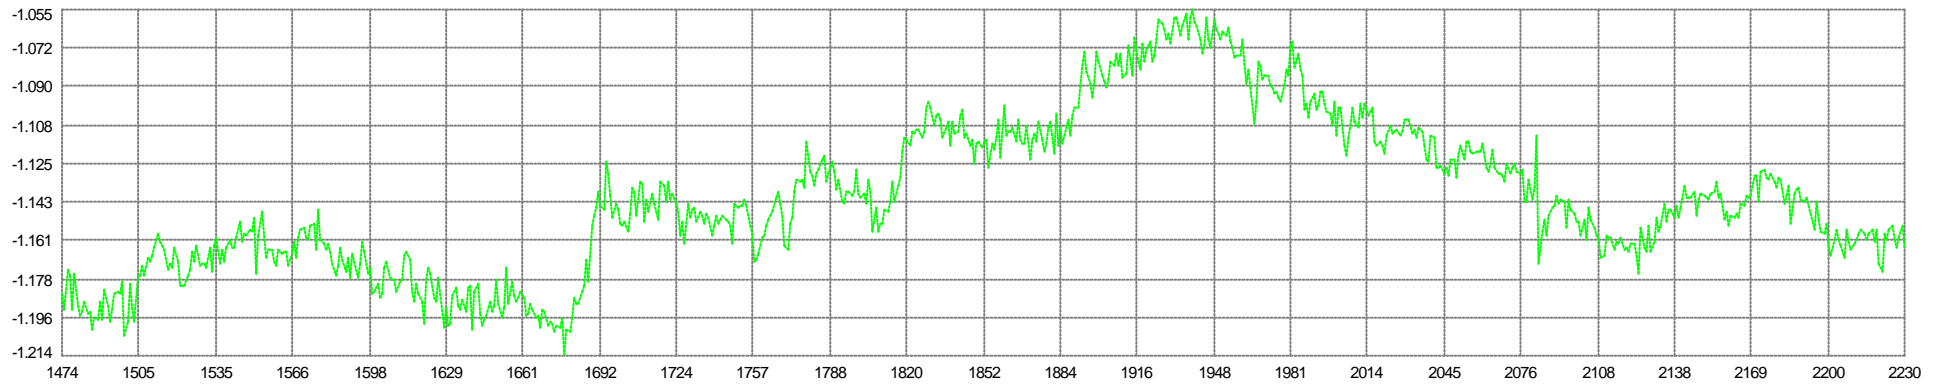

Mean: 9.250sec Min: 8.700 Max: 9.900 SD: 0.217

Mean: 0.070901 Min: 0.027898 Max: 0.238097 SD: 0.033802

Mean: 19.86 Min: 14.00 Max: 20.00 SD: 0.83

Streamer201
Stretch Mean: 0.79m Min: -4.12 Max: 17.68 SD: 2.72

Streamer201
Feather Mean: -2.544° Min: -8.839 Max: 2.048 SD: 2.041

Streamer201
Rotation Mean: 0.17718° Min: -0.39188 Max: 0.33336 SD: 0.10170

77 G1R1 - 79 G1R3
Across Mean: 10.06m Min: 9.84 Max: 10.26 SD: 0.08

79 G1R3 - 81 G1R5
Across Mean: 10.07m Min: 9.90 Max: 10.32 SD: 0.08

77 G1R1 - 81 G1R5
Across Mean: 20.13m Min: 19.92 Max: 20.33 SD: 0.09

67 V1G1 - 70 V1G4
Easting Mean: 0.952m Min: 0.858 Max: 1.047 SD: 0.042

67 V1G1 - 70 V1G4
Northing Mean: -1.140m Min: -1.214 Max: -1.055 SD: 0.035

68 V1G2 - 71 V1G5
Easting Mean: -0.953m Min: -1.049 Max: -0.858 SD: 0.043

76 G1 - 86 S1
Along Mean: 147.2m Min: 144.8 Max: 148.6 SD: 0.6