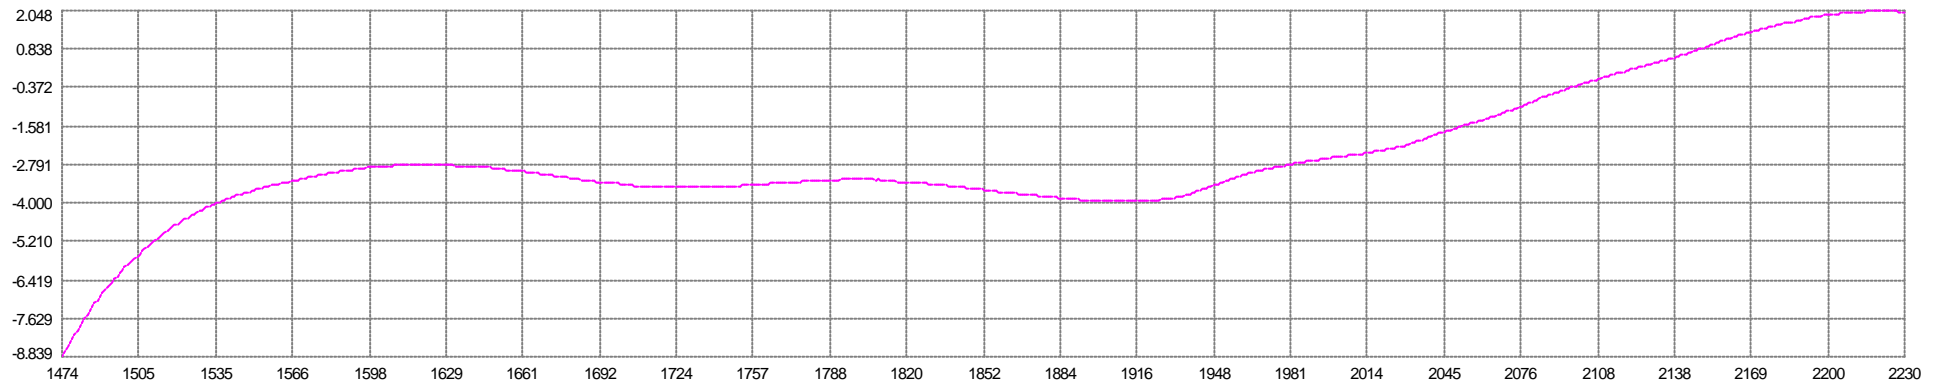

Mean: 9.250sec Min: 8.700 Max: 9.900 SD: 0.217

Mean: 0.070901 Min: 0.027898 Max: 0.238097 SD: 0.033802

Mean: 19.86 Min: 14.00 Max: 20.00 SD: 0.83

Streamer201
Stretch Mean: 0.79m Min: -4.12 Max: 17.68 SD: 2.72

Streamer201
Feather Mean: -2.544° Min: -8.839 Max: 2.048 SD: 2.041

Streamer201
Rotation Mean: 0.17718° Min: -0.39188 Max: 0.33336 SD: 0.10170

77 G1R1 - 79 G1R3
Across Mean: 10.06m Min: 9.84 Max: 10.26 SD: 0.08

79 G1R3 - 81 G1R5
Across Mean: 10.07m Min: 9.90 Max: 10.32 SD: 0.08

77 G1R1 - 81 G1R5
Across Mean: 20.13m Min: 19.92 Max: 20.33 SD: 0.09

67 V1G1 - 70 V1G4
Easting Mean: 0.952m Min: 0.858 Max: 1.047 SD: 0.042

67 V1G1 - 70 V1G4
Northing Mean: -1.140m Min: -1.214 Max: -1.055 SD: 0.035

68 V1G2 - 71 V1G5
Easting Mean: -0.953m Min: -1.049 Max: -0.858 SD: 0.043

76 G1 - 86 S1
Along Mean: 147.2m Min: 144.8 Max: 148.6 SD: 0.6