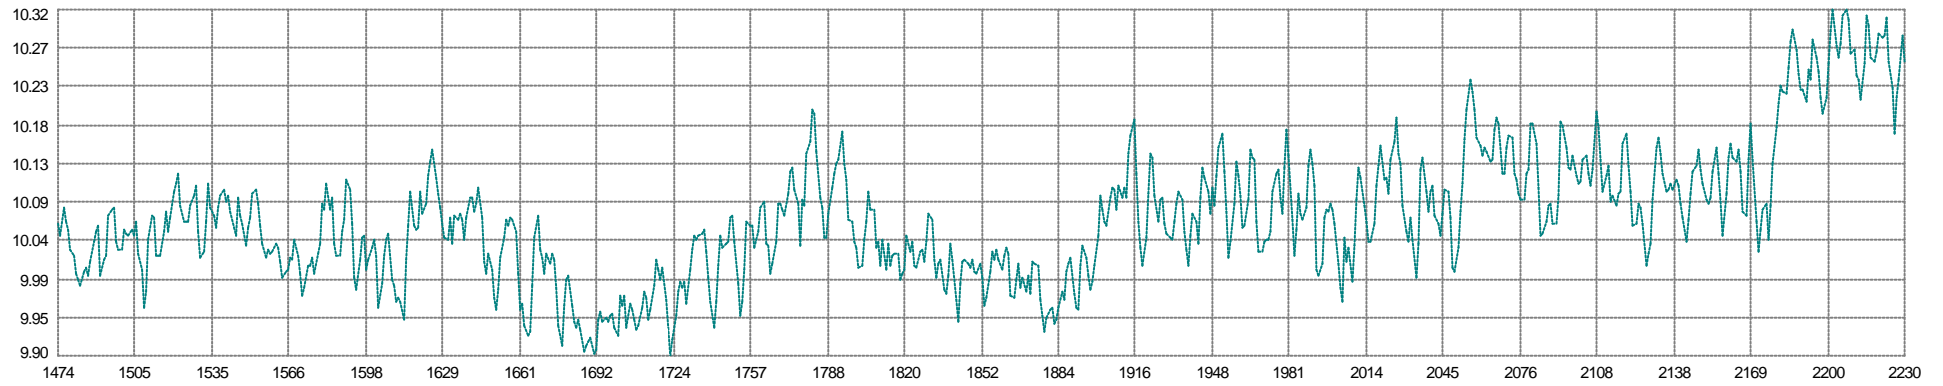

Mean: 9.250sec Min: 8.700 Max: 9.900 SD: 0.217

Mean: 0.070901 Min: 0.027898 Max: 0.238097 SD: 0.033802

Mean: 19.86 Min: 14.00 Max: 20.00 SD: 0.83

Streamer201
Stretch Mean: 0.79m Min: -4.12 Max: 17.68 SD: 2.72

Streamer201
Feather Mean: -2.544° Min: -8.839 Max: 2.048 SD: 2.041

Streamer201
Rotation Mean: 0.17718° Min: -0.39188 Max: 0.33336 SD: 0.10170

77 G1R1 - 79 G1R3
Across Mean: 10.06m Min: 9.84 Max: 10.26 SD: 0.08

79 G1R3 - 81 G1R5
Across Mean: 10.07m Min: 9.90 Max: 10.32 SD: 0.08

77 G1R1 - 81 G1R5
Across Mean: 20.13m Min: 19.92 Max: 20.33 SD: 0.09

67 V1G1 - 70 V1G4
Easting Mean: 0.952m Min: 0.858 Max: 1.047 SD: 0.042

67 V1G1 - 70 V1G4
Northing Mean: -1.140m Min: -1.214 Max: -1.055 SD: 0.035

68 V1G2 - 71 V1G5
Easting Mean: -0.953m Min: -1.049 Max: -0.858 SD: 0.043

76 G1 - 86 S1
Along Mean: 147.2m Min: 144.8 Max: 148.6 SD: 0.6