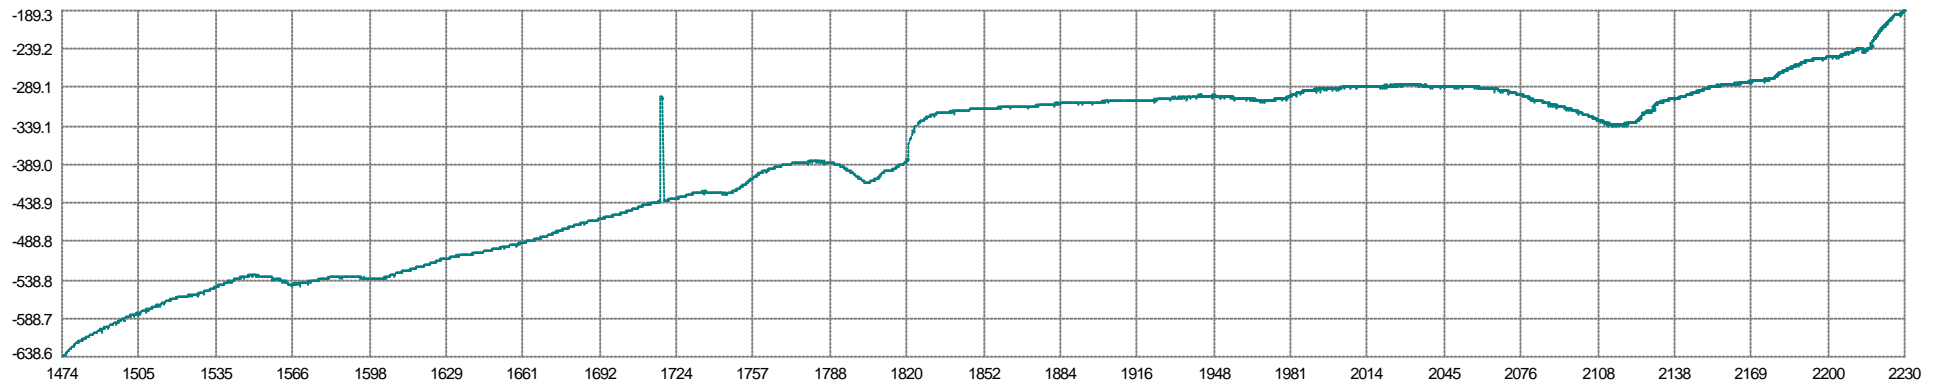

79 G1R3 - 81 G1R5
Across Mean: 10.07m Min: 9.90 Max: 10.32 SD: 0.08

77 G1R1 - 81 G1R5
Across Mean: 20.13m Min: 19.92 Max: 20.33 SD: 0.09

67 V1G1 - 70 V1G4
Easting Mean: 0.952m Min: 0.858 Max: 1.047 SD: 0.042

67 V1G1 - 70 V1G4
Northing Mean: -1.140m Min: -1.214 Max: -1.055 SD: 0.035

68 V1G2 - 71 V1G5
Easting Mean: -0.953m Min: -1.049 Max: -0.858 SD: 0.043

76 G1 - 86 S1
Along Mean: 147.2m Min: 144.8 Max: 148.6 SD: 0.6

0 Simrad 12Khz (P)
Raw Mean: -346.3m Min: -638.6 Max: -189.3 SD: 99.4