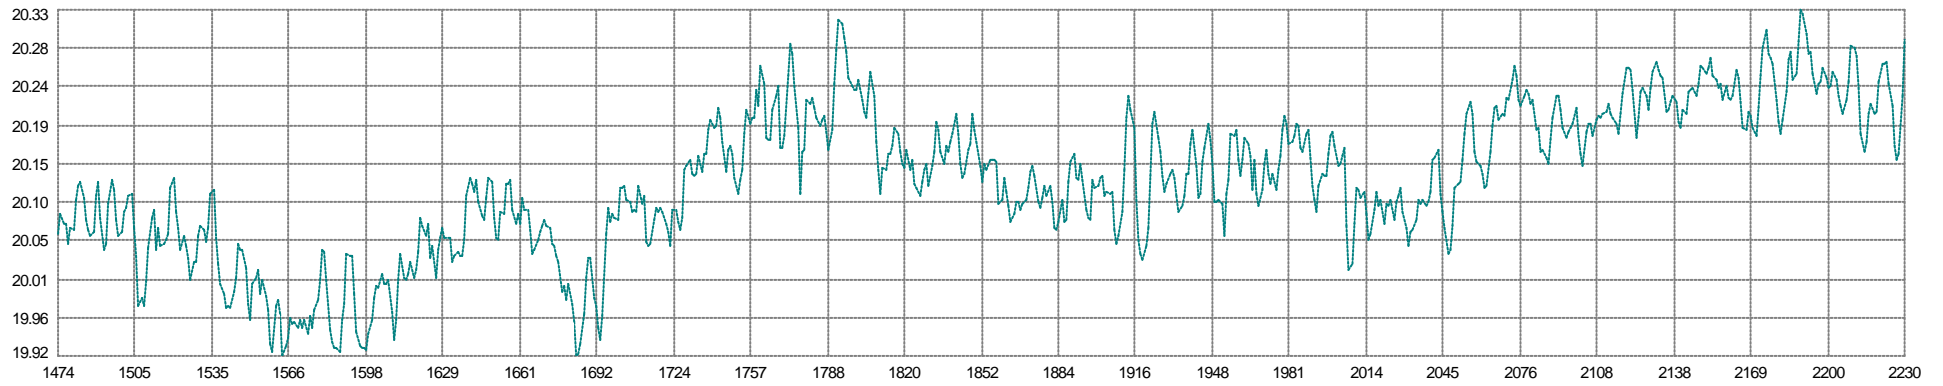

Mean: 9.250sec Min: 8.700 Max: 9.900 SD: 0.217

Mean: 0.070901 Min: 0.027898 Max: 0.238097 SD: 0.033802

Mean: 19.86 Min: 14.00 Max: 20.00 SD: 0.83

Streamer201
Stretch Mean: 0.79m Min: -4.12 Max: 17.68 SD: 2.72

Streamer201
Feather Mean: -2.544° Min: -8.839 Max: 2.048 SD: 2.041

Streamer201
Rotation Mean: 0.17718° Min: -0.39188 Max: 0.33336 SD: 0.10170

77 G1R1 - 79 G1R3
Across Mean: 10.06m Min: 9.84 Max: 10.26 SD: 0.08

79 G1R3 - 81 G1R5
Across Mean: 10.07m Min: 9.90 Max: 10.32 SD: 0.08

77 G1R1 - 81 G1R5
Across Mean: 20.13m Min: 19.92 Max: 20.33 SD: 0.09

67 V1G1 - 70 V1G4
Easting Mean: 0.952m Min: 0.858 Max: 1.047 SD: 0.042

67 V1G1 - 70 V1G4
Northing Mean: -1.140m Min: -1.214 Max: -1.055 SD: 0.035

68 V1G2 - 71 V1G5
Easting Mean: -0.953m Min: -1.049 Max: -0.858 SD: 0.043

76 G1 - 86 S1
Along Mean: 147.2m Min: 144.8 Max: 148.6 SD: 0.6