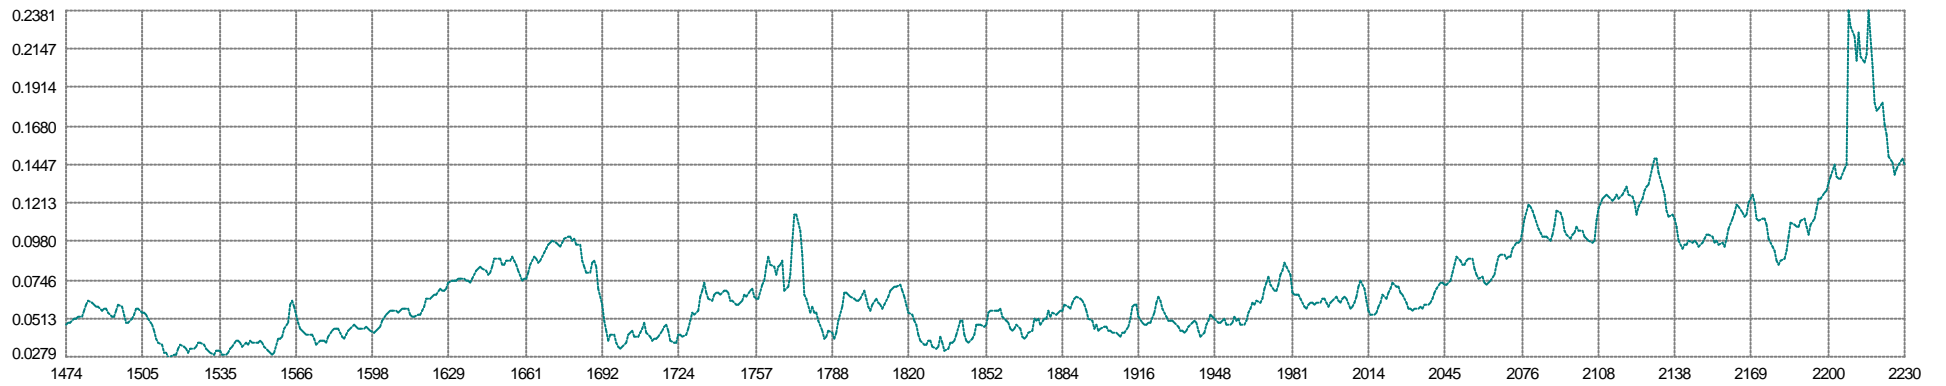

Mean: 9.250sec Min: 8.700 Max: 9.900 SD: 0.217

Mean: 0.070901 Min: 0.027898 Max: 0.238097 SD: 0.033802

Mean: 19.86 Min: 14.00 Max: 20.00 SD: 0.83

Streamer201
Stretch Mean: 0.79m Min: -4.12 Max: 17.68 SD: 2.72

Streamer201
Feather Mean: -2.544° Min: -8.839 Max: 2.048 SD: 2.041

Streamer201
Rotation Mean: 0.17718° Min: -0.39188 Max: 0.33336 SD: 0.10170

77 G1R1 - 79 G1R3
Across Mean: 10.06m Min: 9.84 Max: 10.26 SD: 0.08

79 G1R3 - 81 G1R5
Across Mean: 10.07m Min: 9.90 Max: 10.32 SD: 0.08

77 G1R1 - 81 G1R5
Across Mean: 20.13m Min: 19.92 Max: 20.33 SD: 0.09

67 V1G1 - 70 V1G4
Easting Mean: 0.952m Min: 0.858 Max: 1.047 SD: 0.042

67 V1G1 - 70 V1G4
Northing Mean: -1.140m Min: -1.214 Max: -1.055 SD: 0.035

68 V1G2 - 71 V1G5
Easting Mean: -0.953m Min: -1.049 Max: -0.858 SD: 0.043

76 G1 - 86 S1
Along Mean: 147.2m Min: 144.8 Max: 148.6 SD: 0.6