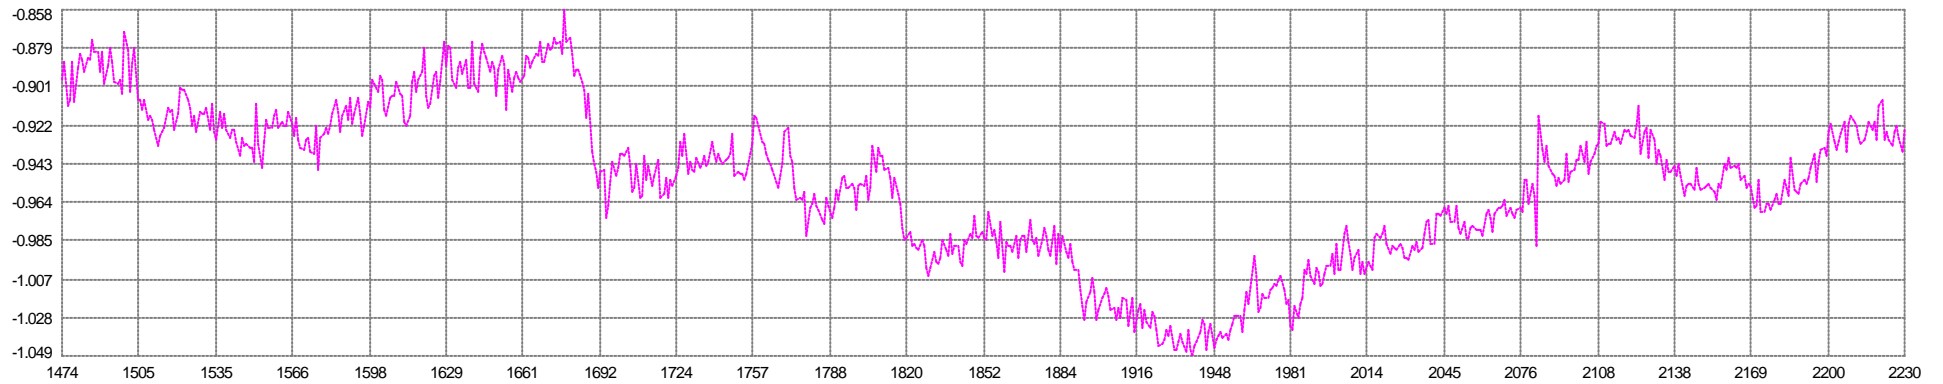

Streamer201
Feather Mean: -2.544° Min: -8.839 Max: 2.048 SD: 2.041

Streamer201
Rotation Mean: 0.17718° Min: -0.39188 Max: 0.33336 SD: 0.10170

77 G1R1 - 79 G1R3
Across Mean: 10.06m Min: 9.84 Max: 10.26 SD: 0.08

79 G1R3 - 81 G1R5
Across Mean: 10.07m Min: 9.90 Max: 10.32 SD: 0.08

77 G1R1 - 81 G1R5
Across Mean: 20.13m Min: 19.92 Max: 20.33 SD: 0.09

67 V1G1 - 70 V1G4
Easting Mean: 0.952m Min: 0.858 Max: 1.047 SD: 0.042

67 V1G1 - 70 V1G4
Northing Mean: -1.140m Min: -1.214 Max: -1.055 SD: 0.035

68 V1G2 - 71 V1G5
Easting Mean: -0.953m Min: -1.049 Max: -0.858 SD: 0.043

76 G1 - 86 S1
Along Mean: 147.2m Min: 144.8 Max: 148.6 SD: 0.6

0 Simrad 12Khz (P)
Raw Mean: -346.3m Min: -638.6 Max: -189.3 SD: 99.4