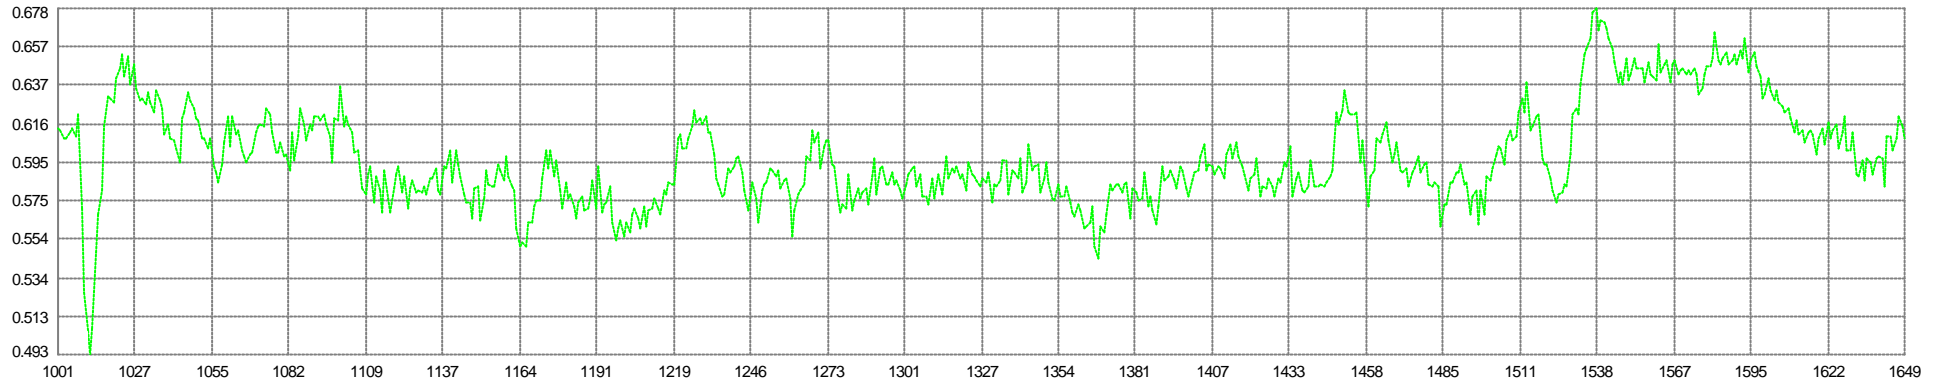

67 V1G1 - 70 V1G4  
Easting Mean: -1.360m Min: -1.402 Max: -1.323 SD: 0.012

67 V1G1 - 70 V1G4  
Northing Mean: -0.59802m Min: -0.67738 Max: -0.49222 SD: 0.02592

68 V1G2 - 71 V1G5  
Easting Mean: 1.361m Min: 1.323 Max: 1.403 SD: 0.012

68 V1G2 - 71 V1G5  
■ Northing Mean: 0.59833m Min: 0.49266 Max: 0.67772 SD: 0.02594

67 V1G1 - 69 V1G3  
■ Easting Mean: -1.361m Min: -1.403 Max: -1.323 SD: 0.012

67 V1G1 - 69 V1G3  
■ Northing Mean: -0.59803m Min: -0.67741 Max: -0.49223 SD: 0.02592

76 G1 - 86 S1  
Along Mean: 147.2m Min: 146.4 Max: 148.9 SD: 0.4

0 Simrad 12Khz (P)  
Raw Mean: -137.5m Min: -156.7 Max: -125.6 SD: 6.9