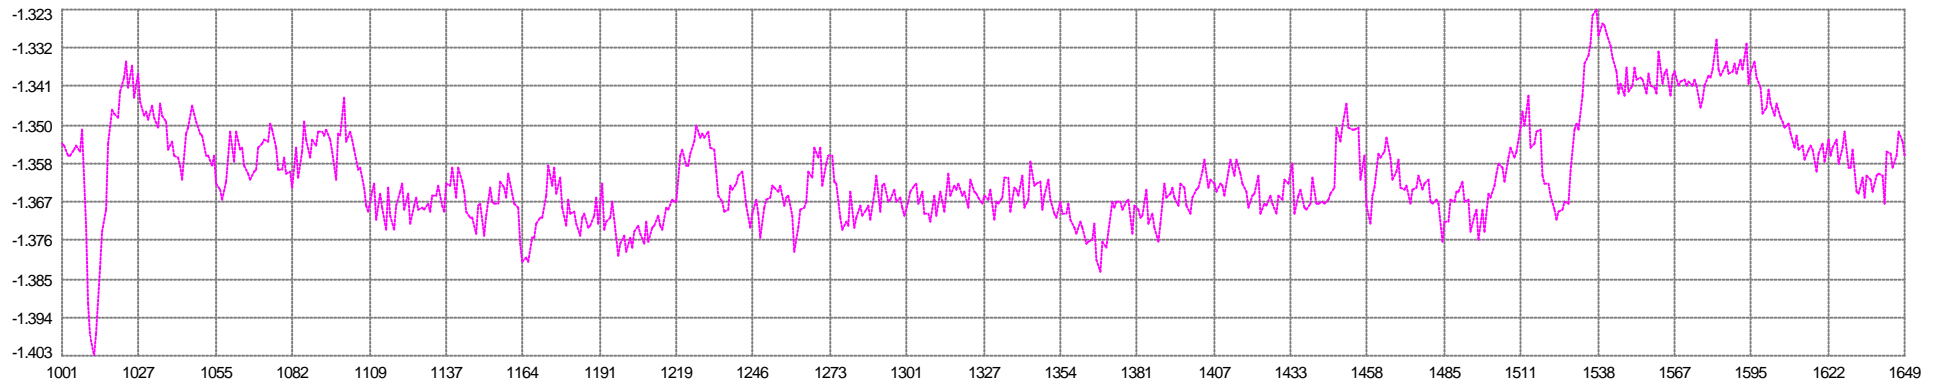

67 V1G1 - 70 V1G4  
Easting Mean: -1.360m Min: -1.402 Max: -1.323 SD: 0.012

67 V1G1 - 70 V1G4  
Northing Mean: -0.59802m Min: -0.67738 Max: -0.49222 SD: 0.02592

68 V1G2 - 71 V1G5  
Easting Mean: 1.361m Min: 1.323 Max: 1.403 SD: 0.012

68 V1G2 - 71 V1G5  
■ Northing Mean: 0.59833m Min: 0.49266 Max: 0.67772 SD: 0.02594

67 V1G1 - 69 V1G3  
■ Easting Mean: -1.361m Min: -1.403 Max: -1.323 SD: 0.012

67 V1G1 - 69 V1G3  
■ Northing Mean: -0.59803m Min: -0.67741 Max: -0.49223 SD: 0.02592

76 G1 - 86 S1  
Along Mean: 147.2m Min: 146.4 Max: 148.9 SD: 0.4

0 Simrad 12Khz (P)  
Raw Mean: -137.5m Min: -156.7 Max: -125.6 SD: 6.9