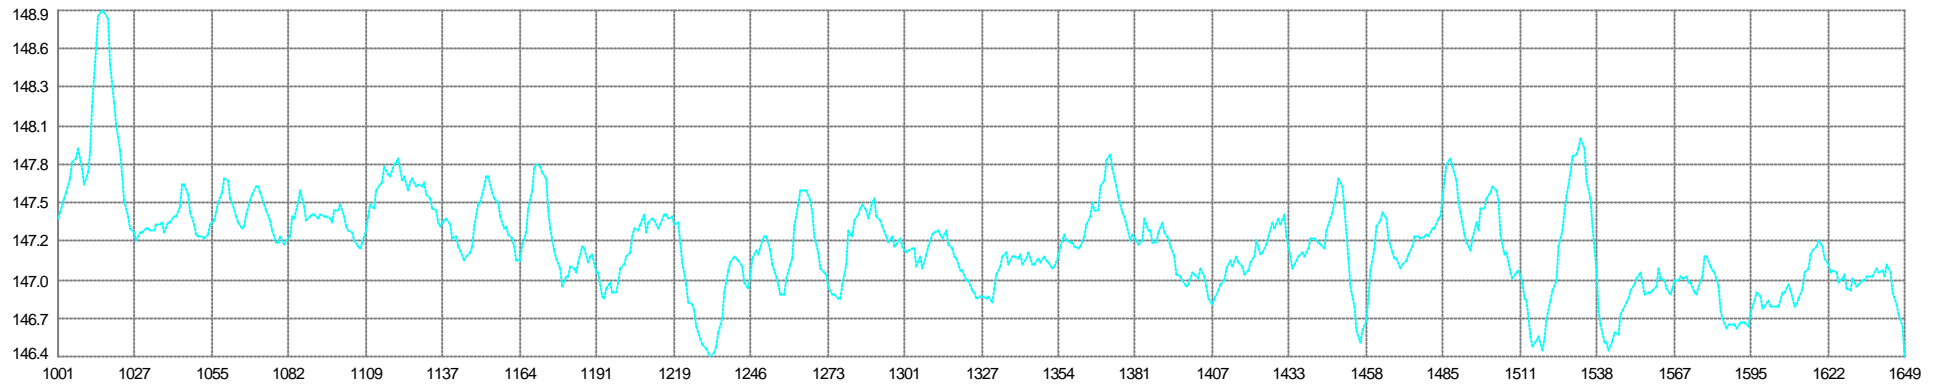

67 V1G1 - 70 V1G4  
Easting Mean: -1.360m Min: -1.402 Max: -1.323 SD: 0.012

67 V1G1 - 70 V1G4  
Northing Mean: -0.59802m Min: -0.67738 Max: -0.49222 SD: 0.02592

68 V1G2 - 71 V1G5  
Easting Mean: 1.361m Min: 1.323 Max: 1.403 SD: 0.012

68 V1G2 - 71 V1G5  
■ Northing Mean: 0.59833m Min: 0.49266 Max: 0.67772 SD: 0.02594

67 V1G1 - 69 V1G3  
■ Easting Mean: -1.361m Min: -1.403 Max: -1.323 SD: 0.012

67 V1G1 - 69 V1G3  
■ Northing Mean: -0.59803m Min: -0.67741 Max: -0.49223 SD: 0.02592

76 G1 - 86 S1  
Along Mean: 147.2m Min: 146.4 Max: 148.9 SD: 0.4

0 Simrad 12Khz (P)  
Raw Mean: -137.5m Min: -156.7 Max: -125.6 SD: 6.9