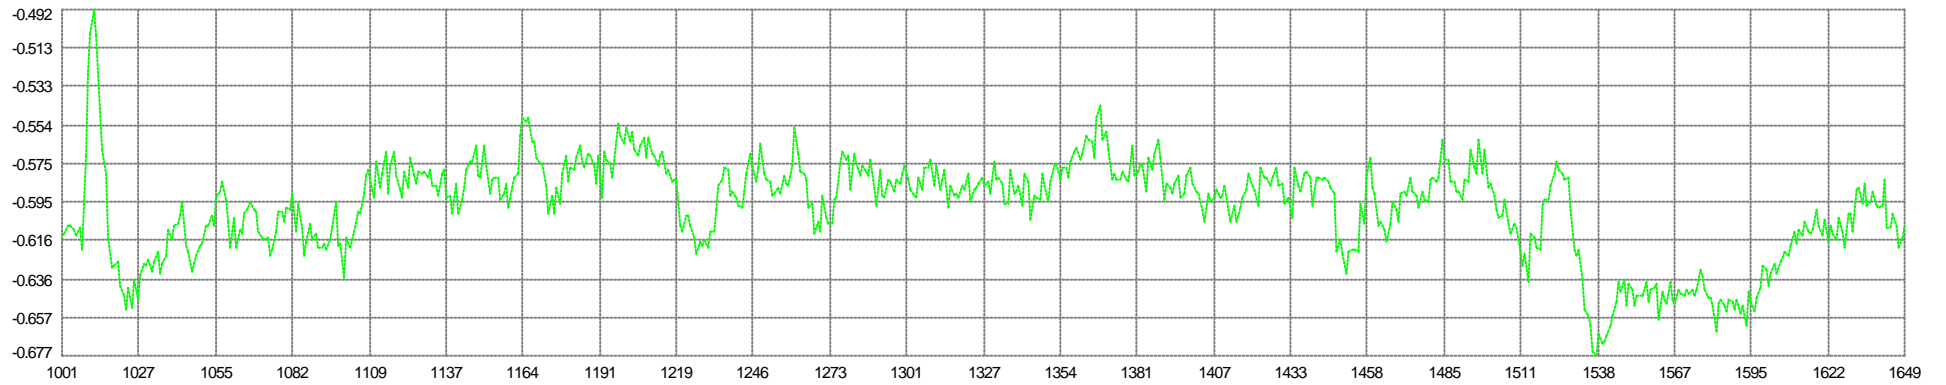

67 V1G1 - 70 V1G4  
Easting Mean: -1.360m Min: -1.402 Max: -1.323 SD: 0.012

67 V1G1 - 70 V1G4  
Northing Mean: -0.59802m Min: -0.67738 Max: -0.49222 SD: 0.02592

68 V1G2 - 71 V1G5  
Easting Mean: 1.361m Min: 1.323 Max: 1.403 SD: 0.012

68 V1G2 - 71 V1G5  
■ Northing Mean: 0.59833m Min: 0.49266 Max: 0.67772 SD: 0.02594

67 V1G1 - 69 V1G3  
■ Easting Mean: -1.361m Min: -1.403 Max: -1.323 SD: 0.012

67 V1G1 - 69 V1G3  
■ Northing Mean: -0.59803m Min: -0.67741 Max: -0.49223 SD: 0.02592

76 G1 - 86 S1  
Along Mean: 147.2m Min: 146.4 Max: 148.9 SD: 0.4

0 Simrad 12Khz (P)  
Raw Mean: -137.5m Min: -156.7 Max: -125.6 SD: 6.9