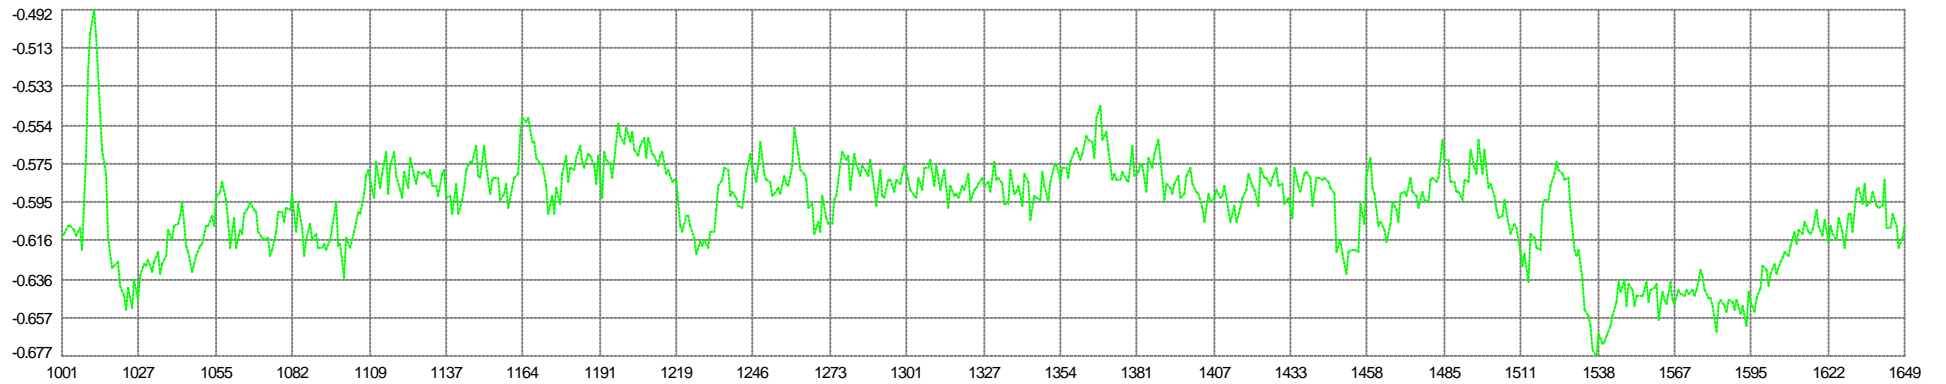

67 V1G1 - 70 V1G4  
Easting Mean: -1.360m Min: -1.402 Max: -1.323 SD: 0.012

67 V1G1 - 70 V1G4  
Northing Mean: -0.59802m Min: -0.67738 Max: -0.49222 SD: 0.02592

68 V1G2 - 71 V1G5  
Easting Mean: 1.361m Min: 1.323 Max: 1.403 SD: 0.012

68 V1G2 - 71 V1G5  
■ Northing Mean: 0.59833m Min: 0.49266 Max: 0.67772 SD: 0.02594

67 V1G1 - 69 V1G3  
■ Easting Mean: -1.361m Min: -1.403 Max: -1.323 SD: 0.012

67 V1G1 - 69 V1G3  
■ Northing Mean: -0.59803m Min: -0.67741 Max: -0.49223 SD: 0.02592

76 G1 - 86 S1  
Along Mean: 147.2m Min: 146.4 Max: 148.9 SD: 0.4

0 Simrad 12Khz (P)  
Raw Mean: -137.5m Min: -156.7 Max: -125.6 SD: 6.9