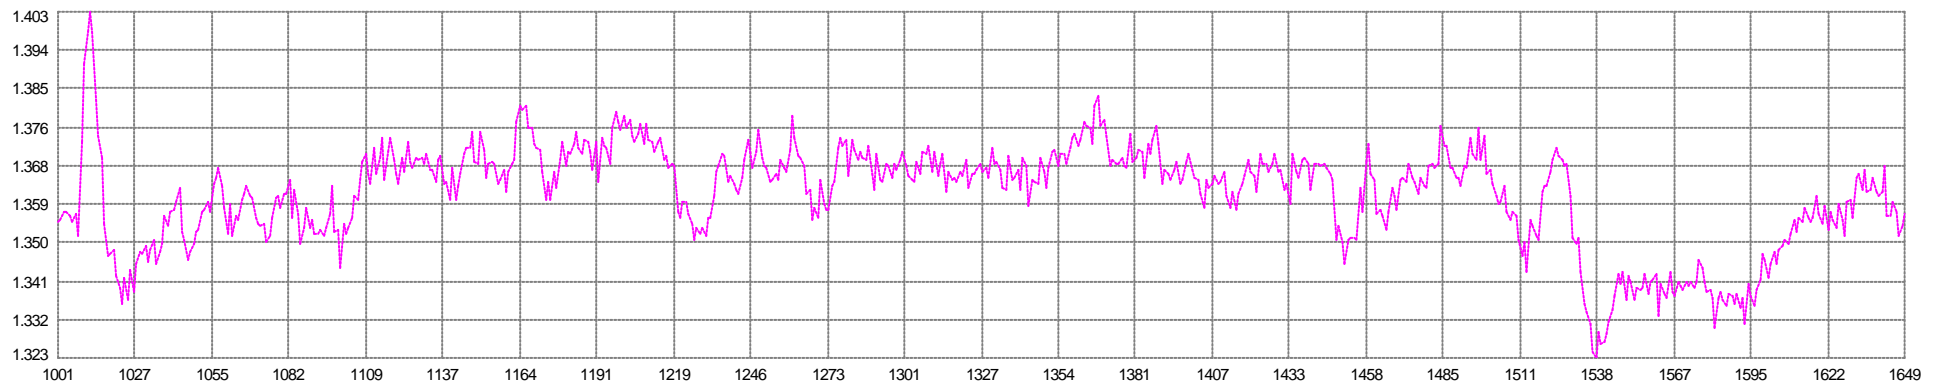

67 V1G1 - 70 V1G4  
Easting Mean: -1.360m Min: -1.402 Max: -1.323 SD: 0.012

67 V1G1 - 70 V1G4  
Northing Mean: -0.59802m Min: -0.67738 Max: -0.49222 SD: 0.02592

68 V1G2 - 71 V1G5  
Easting Mean: 1.361m Min: 1.323 Max: 1.403 SD: 0.012

68 V1G2 - 71 V1G5  
■ Northing Mean: 0.59833m Min: 0.49266 Max: 0.67772 SD: 0.02594

67 V1G1 - 69 V1G3  
■ Easting Mean: -1.361m Min: -1.403 Max: -1.323 SD: 0.012

67 V1G1 - 69 V1G3  
■ Northing Mean: -0.59803m Min: -0.67741 Max: -0.49223 SD: 0.02592

76 G1 - 86 S1  
Along Mean: 147.2m Min: 146.4 Max: 148.9 SD: 0.4

0 Simrad 12Khz (P)  
Raw Mean: -137.5m Min: -156.7 Max: -125.6 SD: 6.9