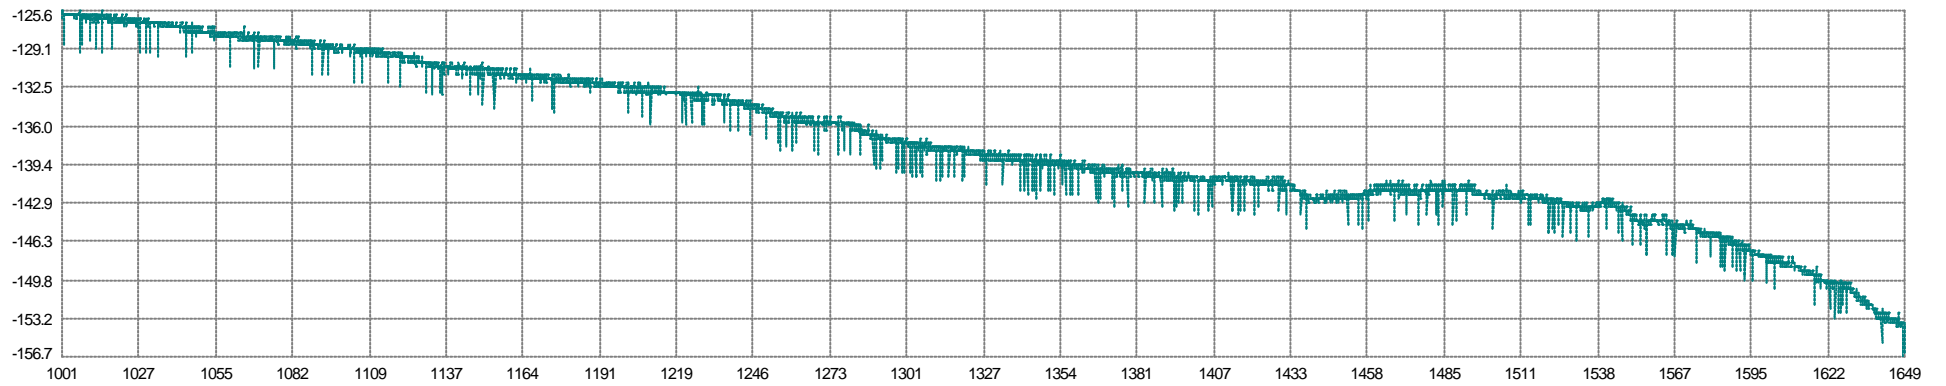

67 V1G1 - 70 V1G4  
Easting Mean: -1.360m Min: -1.402 Max: -1.323 SD: 0.012

67 V1G1 - 70 V1G4  
Northing Mean: -0.59802m Min: -0.67738 Max: -0.49222 SD: 0.02592

68 V1G2 - 71 V1G5  
Easting Mean: 1.361m Min: 1.323 Max: 1.403 SD: 0.012

68 V1G2 - 71 V1G5  
■ Northing Mean: 0.59833m Min: 0.49266 Max: 0.67772 SD: 0.02594

67 V1G1 - 69 V1G3  
■ Easting Mean: -1.361m Min: -1.403 Max: -1.323 SD: 0.012

67 V1G1 - 69 V1G3  
■ Northing Mean: -0.59803m Min: -0.67741 Max: -0.49223 SD: 0.02592

76 G1 - 86 S1  
Along Mean: 147.2m Min: 146.4 Max: 148.9 SD: 0.4

0 Simrad 12Khz (P)  
Raw Mean: -137.5m Min: -156.7 Max: -125.6 SD: 6.9