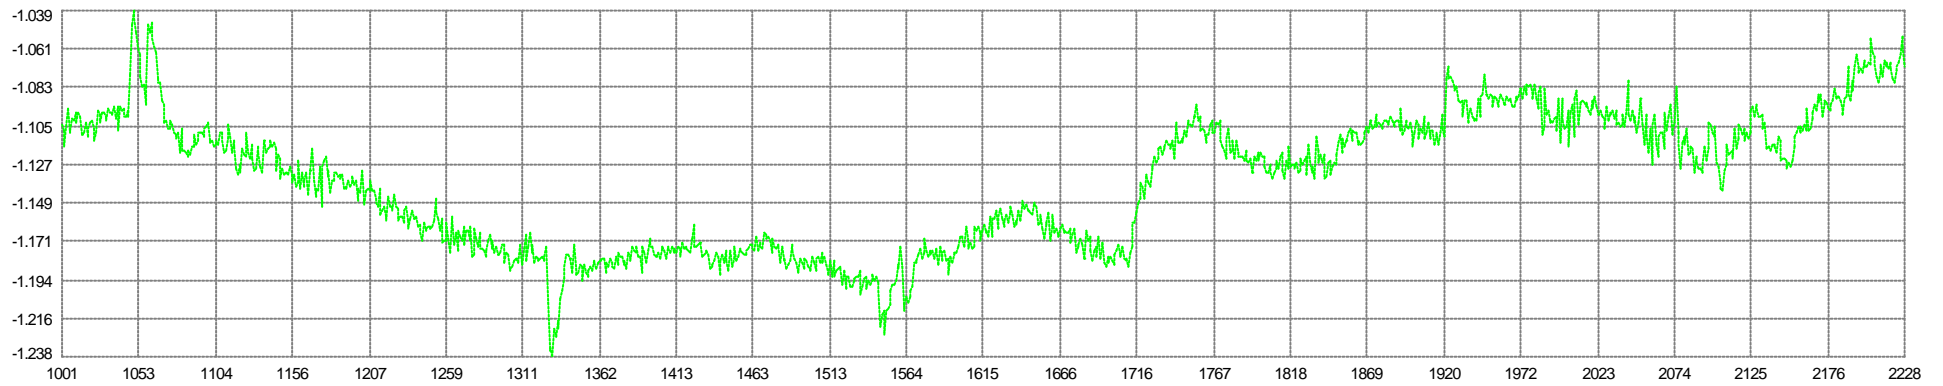

Shot Time (s)
■ Mean: 9.539sec Min: 9.199 Max: 9.902 SD: 0.120

Unit Variance
■ Mean: 0.09207 Min: 0.01496 Max: 0.45362 SD: 0.06999

Degrees Freedom
■ Mean: 20.00 Min: 20.00 Max: 20.00 SD: 0.00

67 V1G1 - 70 V1G4
Easting Mean: 0.956m Min: 0.823 Max: 1.063 SD: 0.046

67 V1G1 - 70 V1G4
Northing Mean: -1.136m Min: -1.238 Max: -1.039 SD: 0.038

68 V1G2 - 71 V1G5
Easting Mean: -0.956m Min: -1.062 Max: -0.822 SD: 0.047

76 G1 - 86 S1
Along Mean: 147.7m Min: 146.2 Max: 149.3 SD: 0.5

0 Simrad 12Khz (P)
Raw Mean: -321.0m Min: -1534.5 Max: -147.1 SD: 269.7