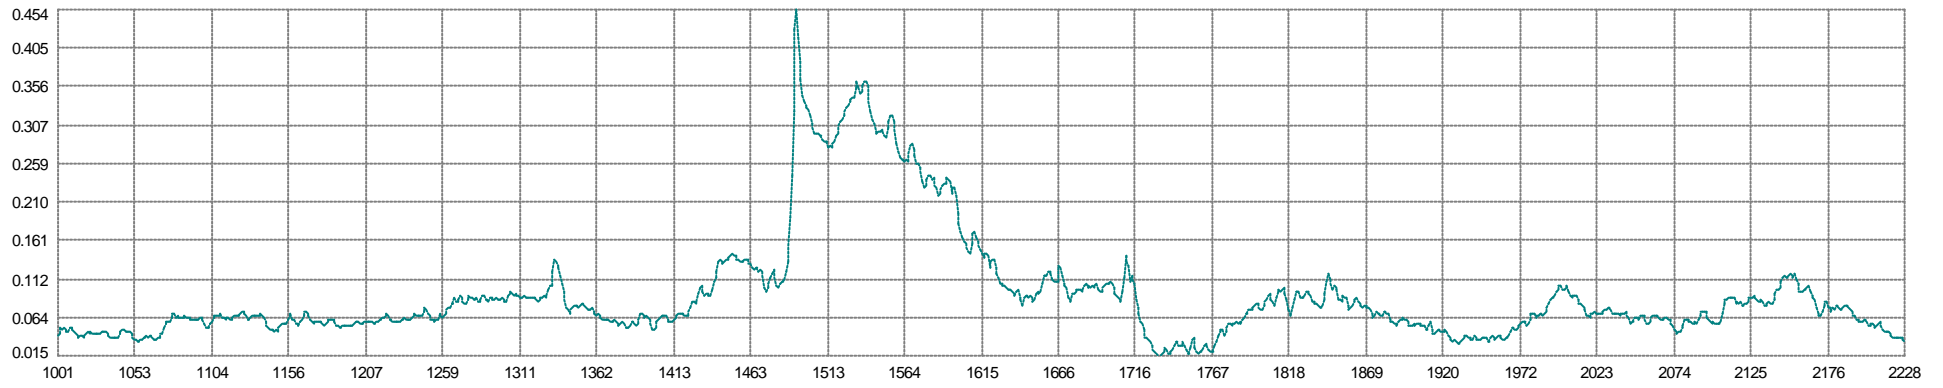

Shot Time (s)
■ Mean: 9.539sec Min: 9.199 Max: 9.902 SD: 0.120

Unit Variance
■ Mean: 0.09207 Min: 0.01496 Max: 0.45362 SD: 0.06999

Degrees Freedom
■ Mean: 20.00 Min: 20.00 Max: 20.00 SD: 0.00

67 V1G1 - 70 V1G4
Easting Mean: 0.956m Min: 0.823 Max: 1.063 SD: 0.046

67 V1G1 - 70 V1G4
Northing Mean: -1.136m Min: -1.238 Max: -1.039 SD: 0.038

68 V1G2 - 71 V1G5
Easting Mean: -0.956m Min: -1.062 Max: -0.822 SD: 0.047

76 G1 - 86 S1
Along Mean: 147.7m Min: 146.2 Max: 149.3 SD: 0.5

0 Simrad 12Khz (P)
Raw Mean: -321.0m Min: -1534.5 Max: -147.1 SD: 269.7