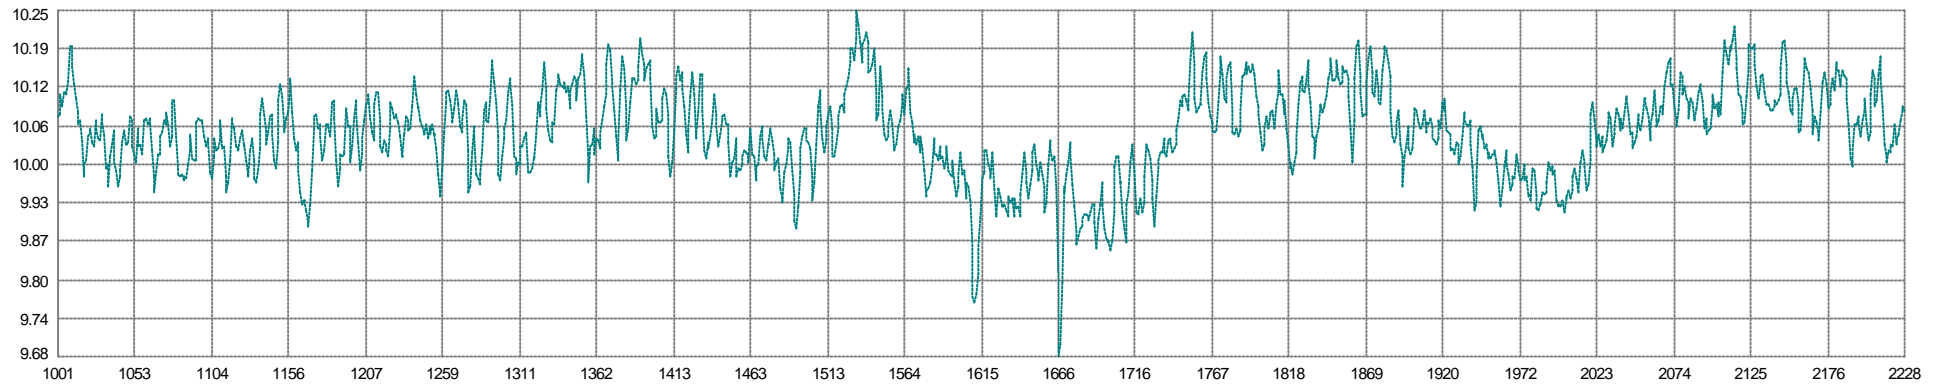

Shot Time (s)
■ Mean: 9.539sec Min: 9.199 Max: 9.902 SD: 0.120

Unit Variance
■ Mean: 0.09207 Min: 0.01496 Max: 0.45362 SD: 0.06999

Degrees Freedom
■ Mean: 20.00 Min: 20.00 Max: 20.00 SD: 0.00

67 V1G1 - 70 V1G4
Easting Mean: 0.956m Min: 0.823 Max: 1.063 SD: 0.046

67 V1G1 - 70 V1G4
Northing Mean: -1.136m Min: -1.238 Max: -1.039 SD: 0.038

68 V1G2 - 71 V1G5
Easting Mean: -0.956m Min: -1.062 Max: -0.822 SD: 0.047

76 G1 - 86 S1
Along Mean: 147.7m Min: 146.2 Max: 149.3 SD: 0.5

0 Simrad 12Khz (P)
Raw Mean: -321.0m Min: -1534.5 Max: -147.1 SD: 269.7