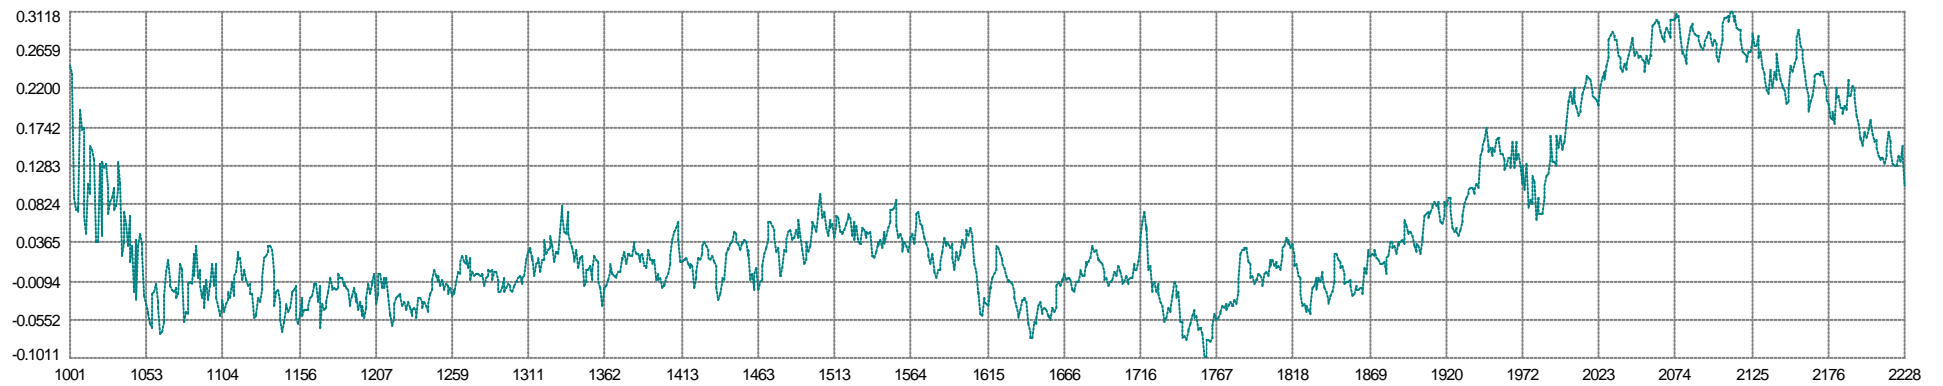

Shot Time (s)
■ Mean: 9.539sec Min: 9.199 Max: 9.902 SD: 0.120

Unit Variance
■ Mean: 0.09207 Min: 0.01496 Max: 0.45362 SD: 0.06999

Degrees Freedom
■ Mean: 20.00 Min: 20.00 Max: 20.00 SD: 0.00

67 V1G1 - 70 V1G4
Easting Mean: 0.956m Min: 0.823 Max: 1.063 SD: 0.046

67 V1G1 - 70 V1G4
Northing Mean: -1.136m Min: -1.238 Max: -1.039 SD: 0.038

68 V1G2 - 71 V1G5
Easting Mean: -0.956m Min: -1.062 Max: -0.822 SD: 0.047

76 G1 - 86 S1
Along Mean: 147.7m Min: 146.2 Max: 149.3 SD: 0.5

0 Simrad 12Khz (P)
Raw Mean: -321.0m Min: -1534.5 Max: -147.1 SD: 269.7