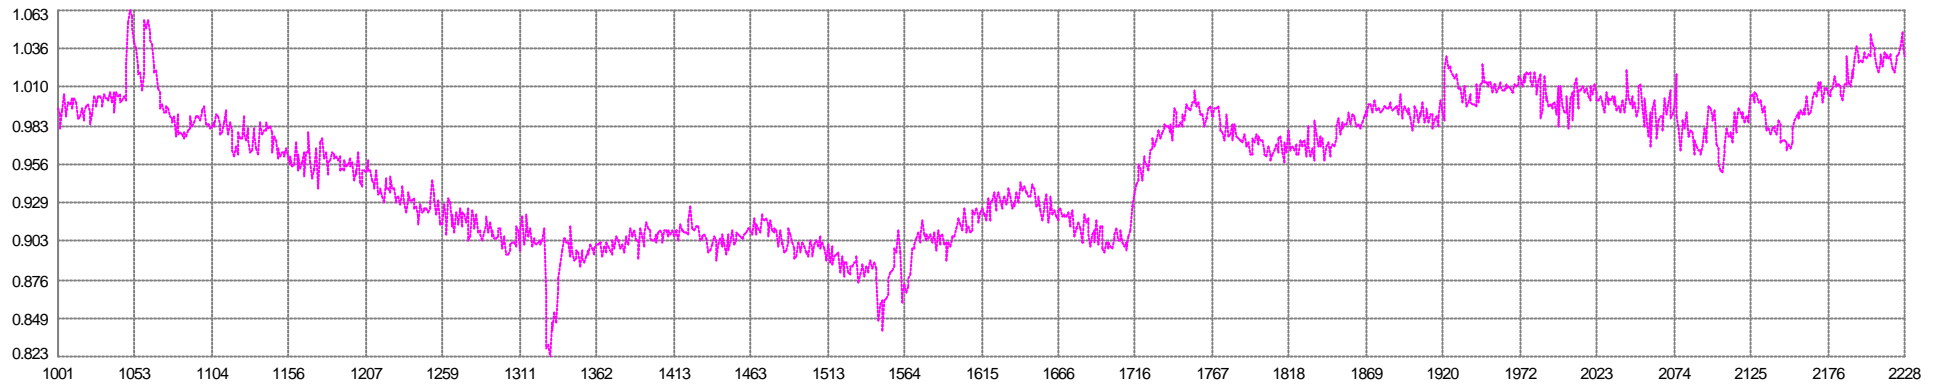

Shot Time (s)
■ Mean: 9.539sec Min: 9.199 Max: 9.902 SD: 0.120

Unit Variance
■ Mean: 0.09207 Min: 0.01496 Max: 0.45362 SD: 0.06999

Degrees Freedom
■ Mean: 20.00 Min: 20.00 Max: 20.00 SD: 0.00

67 V1G1 - 70 V1G4
Easting Mean: 0.956m Min: 0.823 Max: 1.063 SD: 0.046

67 V1G1 - 70 V1G4
Northing Mean: -1.136m Min: -1.238 Max: -1.039 SD: 0.038

68 V1G2 - 71 V1G5
Easting Mean: -0.956m Min: -1.062 Max: -0.822 SD: 0.047

76 G1 - 86 S1
Along Mean: 147.7m Min: 146.2 Max: 149.3 SD: 0.5

0 Simrad 12Khz (P)
Raw Mean: -321.0m Min: -1534.5 Max: -147.1 SD: 269.7