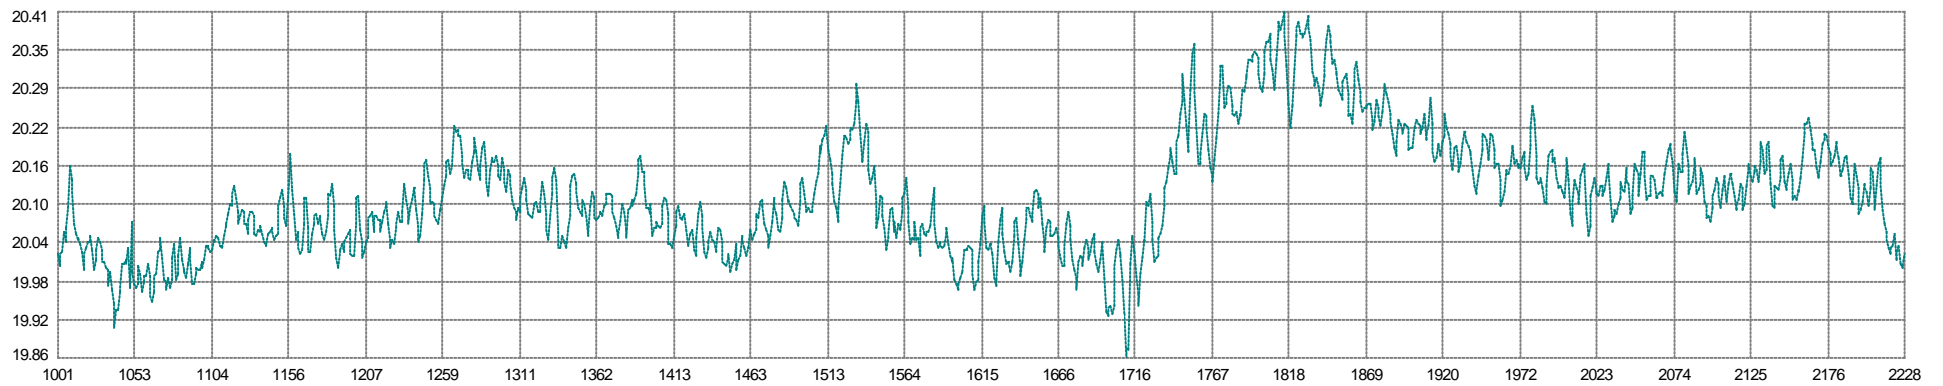

Shot Time (s)
■ Mean: 9.539sec Min: 9.199 Max: 9.902 SD: 0.120

Unit Variance
■ Mean: 0.09207 Min: 0.01496 Max: 0.45362 SD: 0.06999

Degrees Freedom
■ Mean: 20.00 Min: 20.00 Max: 20.00 SD: 0.00

67 V1G1 - 70 V1G4
Easting Mean: 0.956m Min: 0.823 Max: 1.063 SD: 0.046

67 V1G1 - 70 V1G4
Northing Mean: -1.136m Min: -1.238 Max: -1.039 SD: 0.038

68 V1G2 - 71 V1G5
Easting Mean: -0.956m Min: -1.062 Max: -0.822 SD: 0.047

76 G1 - 86 S1
Along Mean: 147.7m Min: 146.2 Max: 149.3 SD: 0.5

0 Simrad 12Khz (P)
Raw Mean: -321.0m Min: -1534.5 Max: -147.1 SD: 269.7