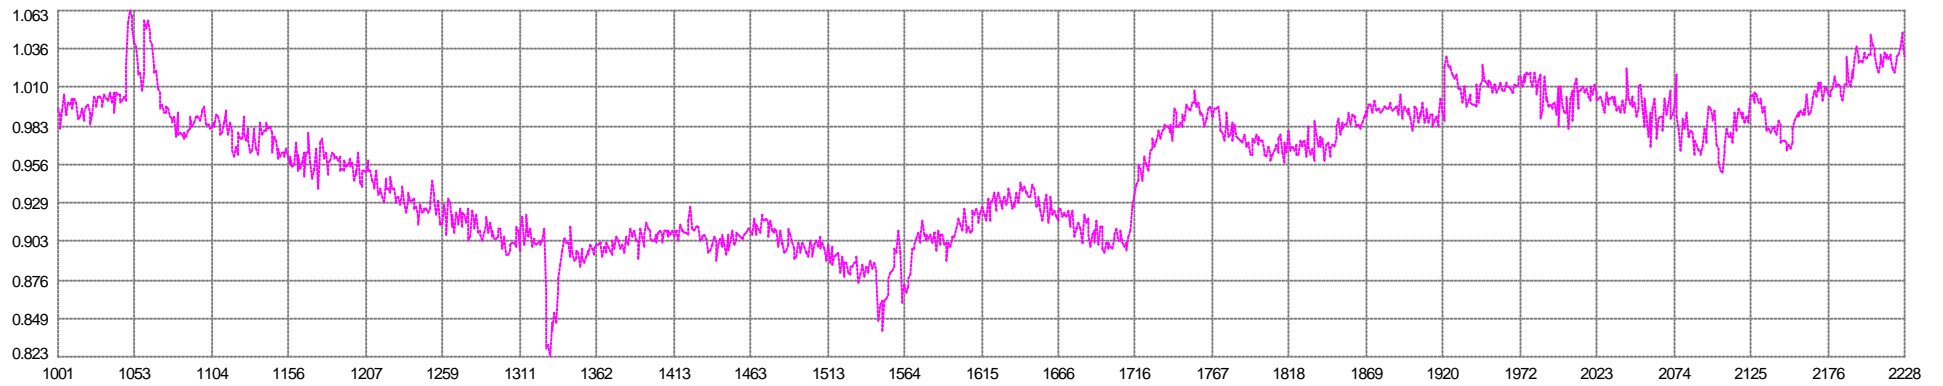

Shot Time (s)
■ Mean: 9.539sec Min: 9.199 Max: 9.902 SD: 0.120

Unit Variance
■ Mean: 0.09207 Min: 0.01496 Max: 0.45362 SD: 0.06999

Degrees Freedom
■ Mean: 20.00 Min: 20.00 Max: 20.00 SD: 0.00

67 V1G1 - 70 V1G4
Easting Mean: 0.956m Min: 0.823 Max: 1.063 SD: 0.046

67 V1G1 - 70 V1G4
Northing Mean: -1.136m Min: -1.238 Max: -1.039 SD: 0.038

68 V1G2 - 71 V1G5
Easting Mean: -0.956m Min: -1.062 Max: -0.822 SD: 0.047

76 G1 - 86 S1
Along Mean: 147.7m Min: 146.2 Max: 149.3 SD: 0.5

0 Simrad 12Khz (P)
Raw Mean: -321.0m Min: -1534.5 Max: -147.1 SD: 269.7