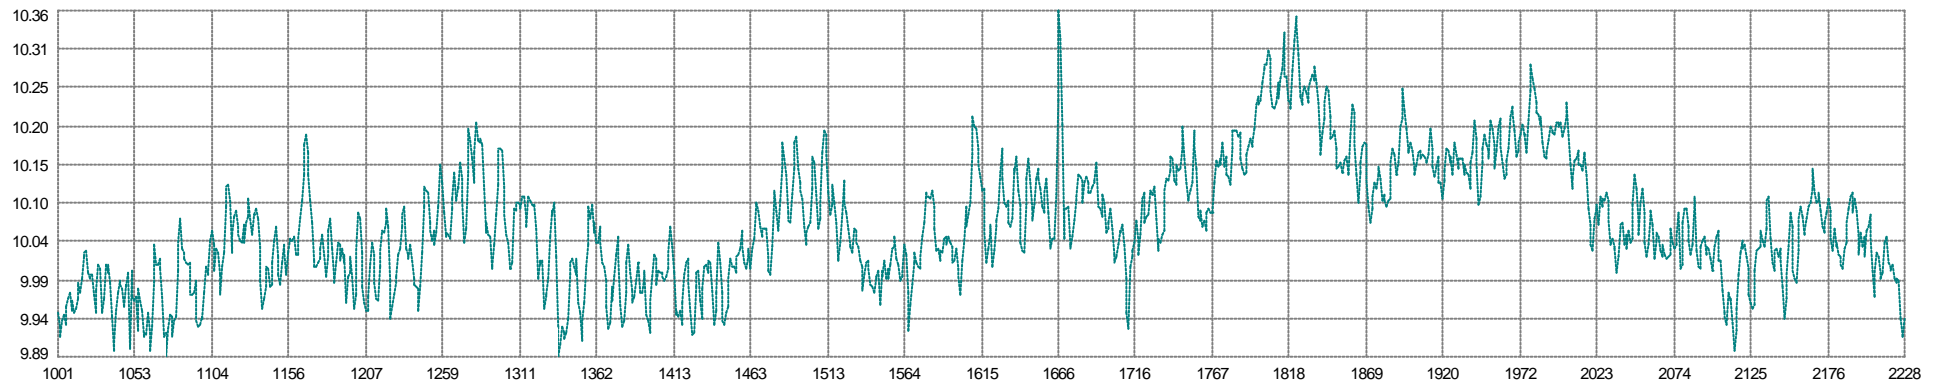

Shot Time (s)
■ Mean: 9.539sec Min: 9.199 Max: 9.902 SD: 0.120

Unit Variance
■ Mean: 0.09207 Min: 0.01496 Max: 0.45362 SD: 0.06999

Degrees Freedom
■ Mean: 20.00 Min: 20.00 Max: 20.00 SD: 0.00

67 V1G1 - 70 V1G4
Easting Mean: 0.956m Min: 0.823 Max: 1.063 SD: 0.046

67 V1G1 - 70 V1G4
Northing Mean: -1.136m Min: -1.238 Max: -1.039 SD: 0.038

68 V1G2 - 71 V1G5
Easting Mean: -0.956m Min: -1.062 Max: -0.822 SD: 0.047

76 G1 - 86 S1
Along Mean: 147.7m Min: 146.2 Max: 149.3 SD: 0.5

0 Simrad 12Khz (P)
Raw Mean: -321.0m Min: -1534.5 Max: -147.1 SD: 269.7