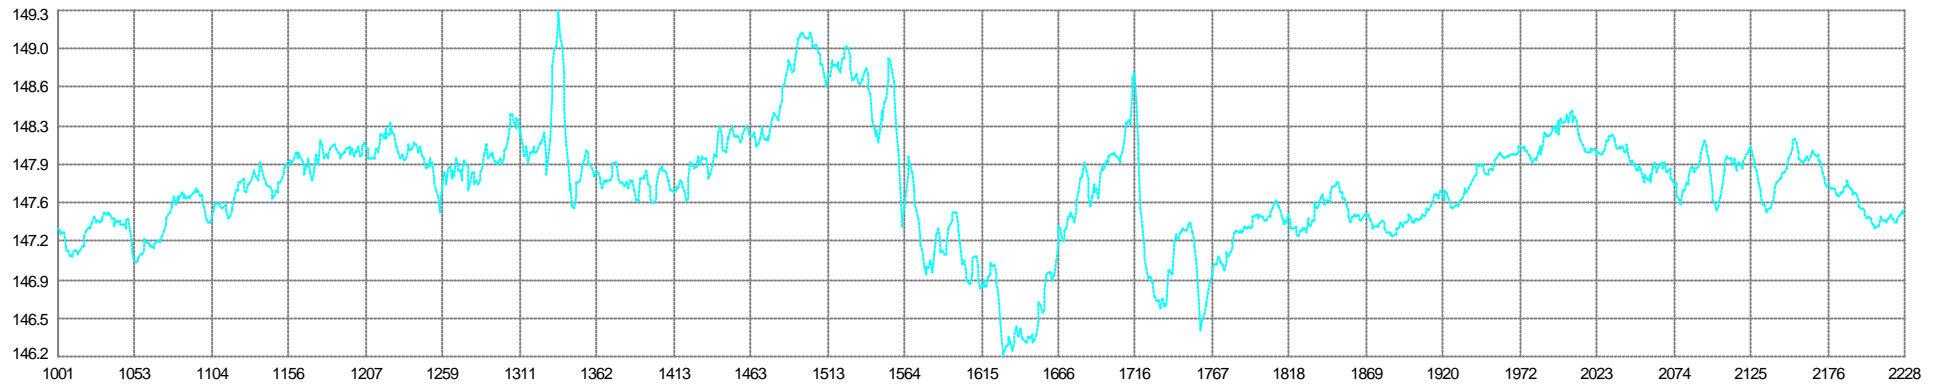

Shot Time (s)
■ Mean: 9.539sec Min: 9.199 Max: 9.902 SD: 0.120

Unit Variance
■ Mean: 0.09207 Min: 0.01496 Max: 0.45362 SD: 0.06999

Degrees Freedom
■ Mean: 20.00 Min: 20.00 Max: 20.00 SD: 0.00

67 V1G1 - 70 V1G4
Easting Mean: 0.956m Min: 0.823 Max: 1.063 SD: 0.046

67 V1G1 - 70 V1G4
Northing Mean: -1.136m Min: -1.238 Max: -1.039 SD: 0.038

68 V1G2 - 71 V1G5
Easting Mean: -0.956m Min: -1.062 Max: -0.822 SD: 0.047

76 G1 - 86 S1
Along Mean: 147.7m Min: 146.2 Max: 149.3 SD: 0.5

0 Simrad 12Khz (P)
Raw Mean: -321.0m Min: -1534.5 Max: -147.1 SD: 269.7