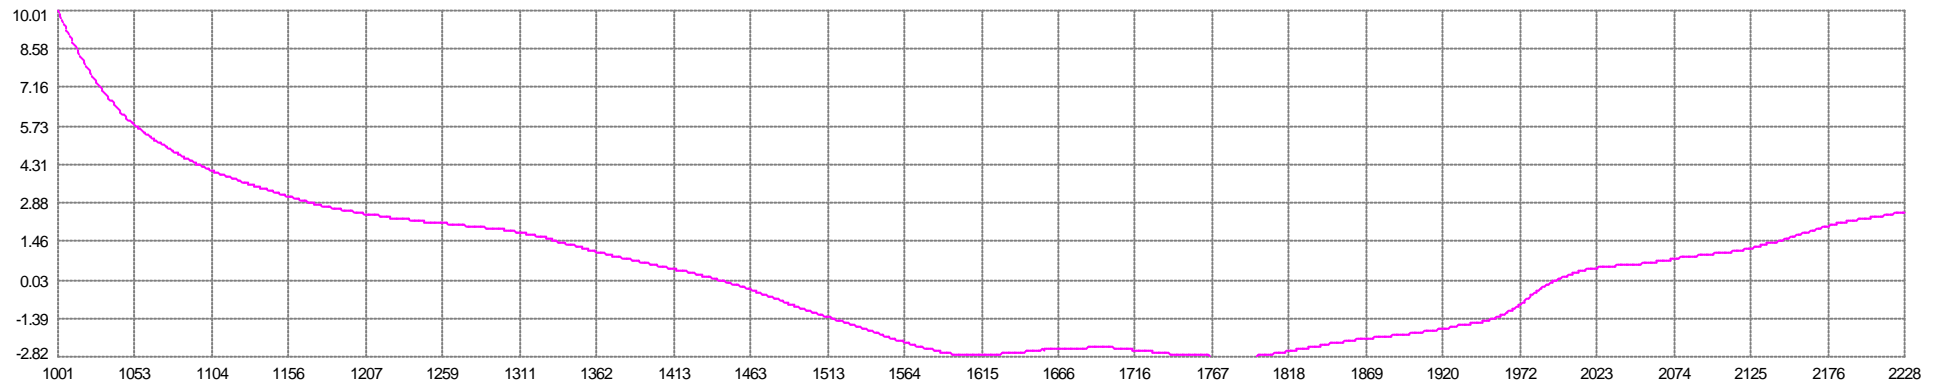

Shot Time (s)
■ Mean: 9.539sec Min: 9.199 Max: 9.902 SD: 0.120

Unit Variance
■ Mean: 0.09207 Min: 0.01496 Max: 0.45362 SD: 0.06999

Degrees Freedom
■ Mean: 20.00 Min: 20.00 Max: 20.00 SD: 0.00

67 V1G1 - 70 V1G4
Easting Mean: 0.956m Min: 0.823 Max: 1.063 SD: 0.046

67 V1G1 - 70 V1G4
Northing Mean: -1.136m Min: -1.238 Max: -1.039 SD: 0.038

68 V1G2 - 71 V1G5
Easting Mean: -0.956m Min: -1.062 Max: -0.822 SD: 0.047

76 G1 - 86 S1
Along Mean: 147.7m Min: 146.2 Max: 149.3 SD: 0.5

0 Simrad 12Khz (P)
Raw Mean: -321.0m Min: -1534.5 Max: -147.1 SD: 269.7