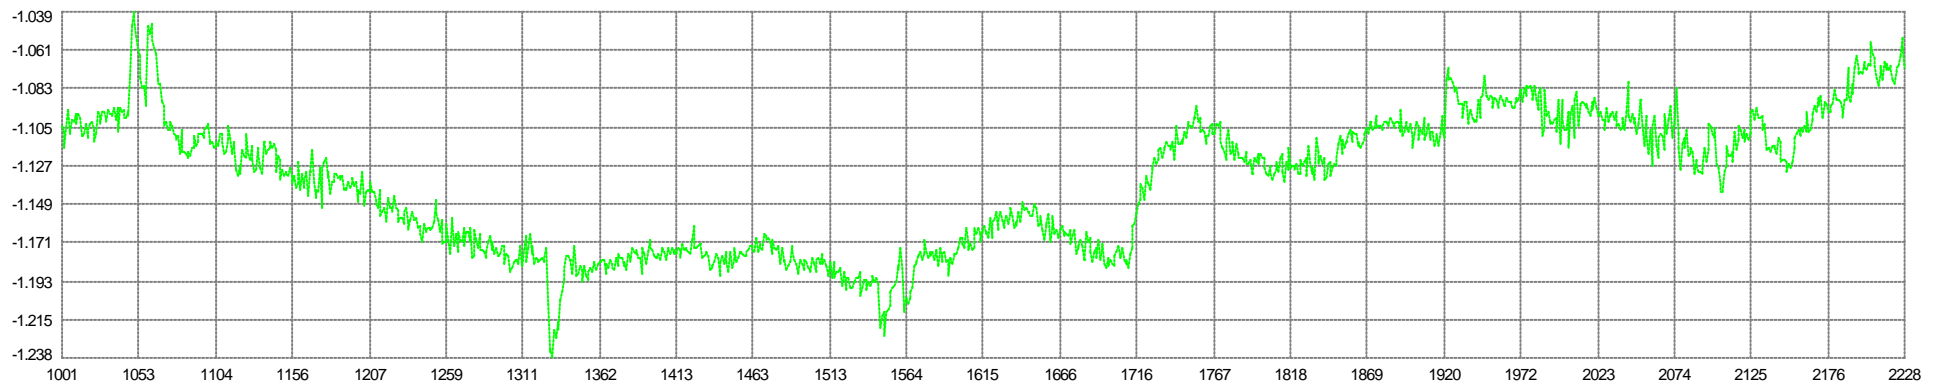

Shot Time (s)
■ Mean: 9.539sec Min: 9.199 Max: 9.902 SD: 0.120

Unit Variance
■ Mean: 0.09207 Min: 0.01496 Max: 0.45362 SD: 0.06999

Degrees Freedom
■ Mean: 20.00 Min: 20.00 Max: 20.00 SD: 0.00

67 V1G1 - 70 V1G4
Easting Mean: 0.956m Min: 0.823 Max: 1.063 SD: 0.046

67 V1G1 - 70 V1G4
Northing Mean: -1.136m Min: -1.238 Max: -1.039 SD: 0.038

68 V1G2 - 71 V1G5
Easting Mean: -0.956m Min: -1.062 Max: -0.822 SD: 0.047

76 G1 - 86 S1
Along Mean: 147.7m Min: 146.2 Max: 149.3 SD: 0.5

0 Simrad 12Khz (P)
Raw Mean: -321.0m Min: -1534.5 Max: -147.1 SD: 269.7