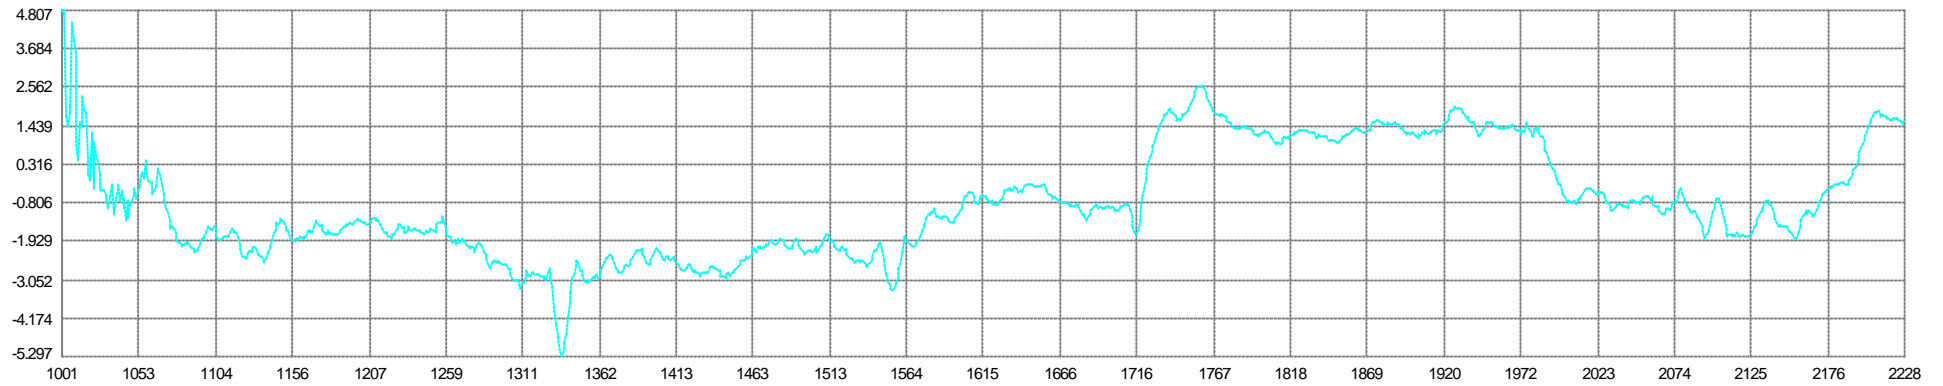

Shot Time (s)
■ Mean: 9.539sec Min: 9.199 Max: 9.902 SD: 0.120

Unit Variance
■ Mean: 0.09207 Min: 0.01496 Max: 0.45362 SD: 0.06999

Degrees Freedom
■ Mean: 20.00 Min: 20.00 Max: 20.00 SD: 0.00

67 V1G1 - 70 V1G4
Easting Mean: 0.956m Min: 0.823 Max: 1.063 SD: 0.046

67 V1G1 - 70 V1G4
Northing Mean: -1.136m Min: -1.238 Max: -1.039 SD: 0.038

68 V1G2 - 71 V1G5
Easting Mean: -0.956m Min: -1.062 Max: -0.822 SD: 0.047

76 G1 - 86 S1
Along Mean: 147.7m Min: 146.2 Max: 149.3 SD: 0.5

0 Simrad 12Khz (P)
Raw Mean: -321.0m Min: -1534.5 Max: -147.1 SD: 269.7