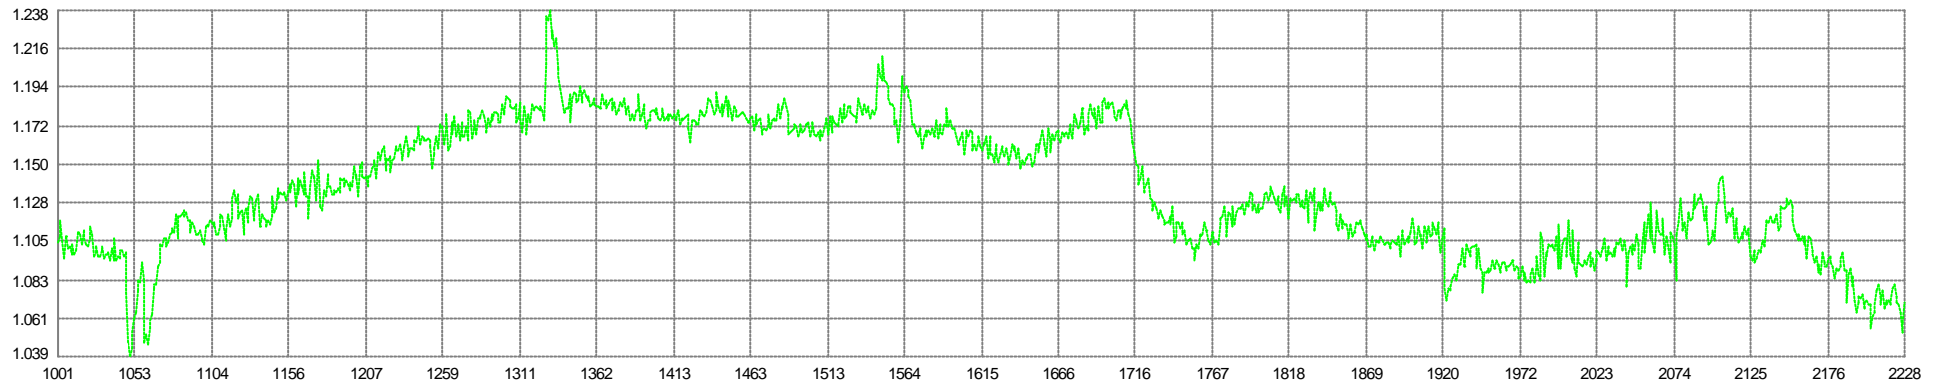

Shot Time (s)
■ Mean: 9.539sec Min: 9.199 Max: 9.902 SD: 0.120

Unit Variance
■ Mean: 0.09207 Min: 0.01496 Max: 0.45362 SD: 0.06999

Degrees Freedom
■ Mean: 20.00 Min: 20.00 Max: 20.00 SD: 0.00

67 V1G1 - 70 V1G4
Easting Mean: 0.956m Min: 0.823 Max: 1.063 SD: 0.046

67 V1G1 - 70 V1G4
Northing Mean: -1.136m Min: -1.238 Max: -1.039 SD: 0.038

68 V1G2 - 71 V1G5
Easting Mean: -0.956m Min: -1.062 Max: -0.822 SD: 0.047

76 G1 - 86 S1
Along Mean: 147.7m Min: 146.2 Max: 149.3 SD: 0.5

0 Simrad 12Khz (P)
Raw Mean: -321.0m Min: -1534.5 Max: -147.1 SD: 269.7