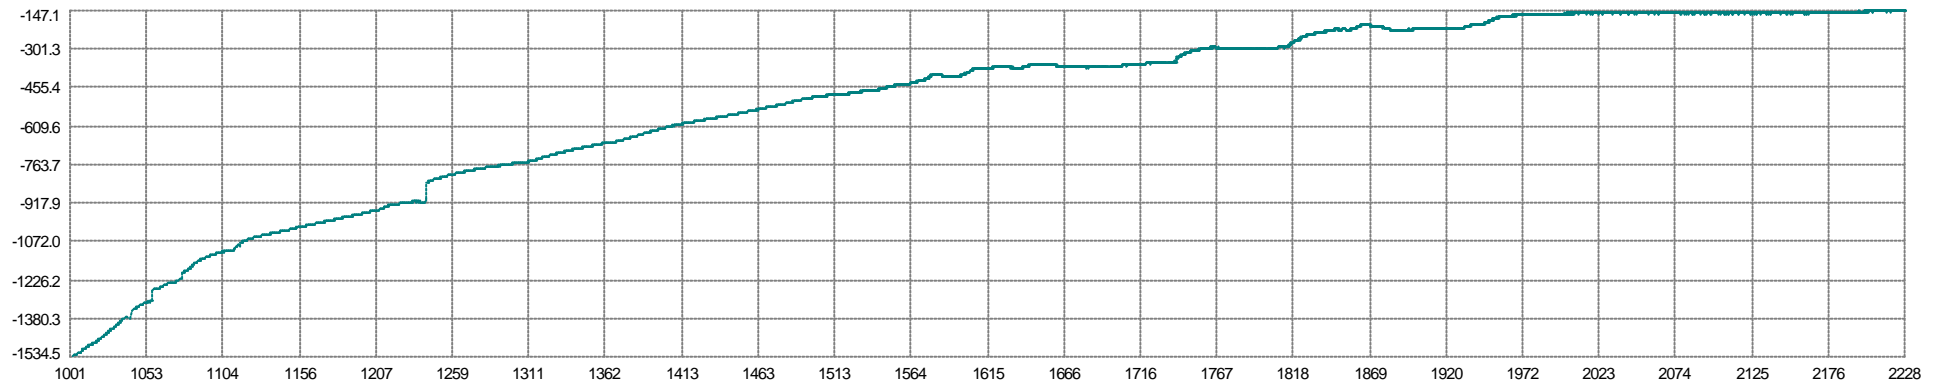

Shot Time (s)
■ Mean: 9.539sec Min: 9.199 Max: 9.902 SD: 0.120

Unit Variance
■ Mean: 0.09207 Min: 0.01496 Max: 0.45362 SD: 0.06999

Degrees Freedom
■ Mean: 20.00 Min: 20.00 Max: 20.00 SD: 0.00

67 V1G1 - 70 V1G4
Easting Mean: 0.956m Min: 0.823 Max: 1.063 SD: 0.046

67 V1G1 - 70 V1G4
Northing Mean: -1.136m Min: -1.238 Max: -1.039 SD: 0.038

68 V1G2 - 71 V1G5
Easting Mean: -0.956m Min: -1.062 Max: -0.822 SD: 0.047

76 G1 - 86 S1
Along Mean: 147.7m Min: 146.2 Max: 149.3 SD: 0.5

0 Simrad 12Khz (P)
Raw Mean: -321.0m Min: -1534.5 Max: -147.1 SD: 269.7