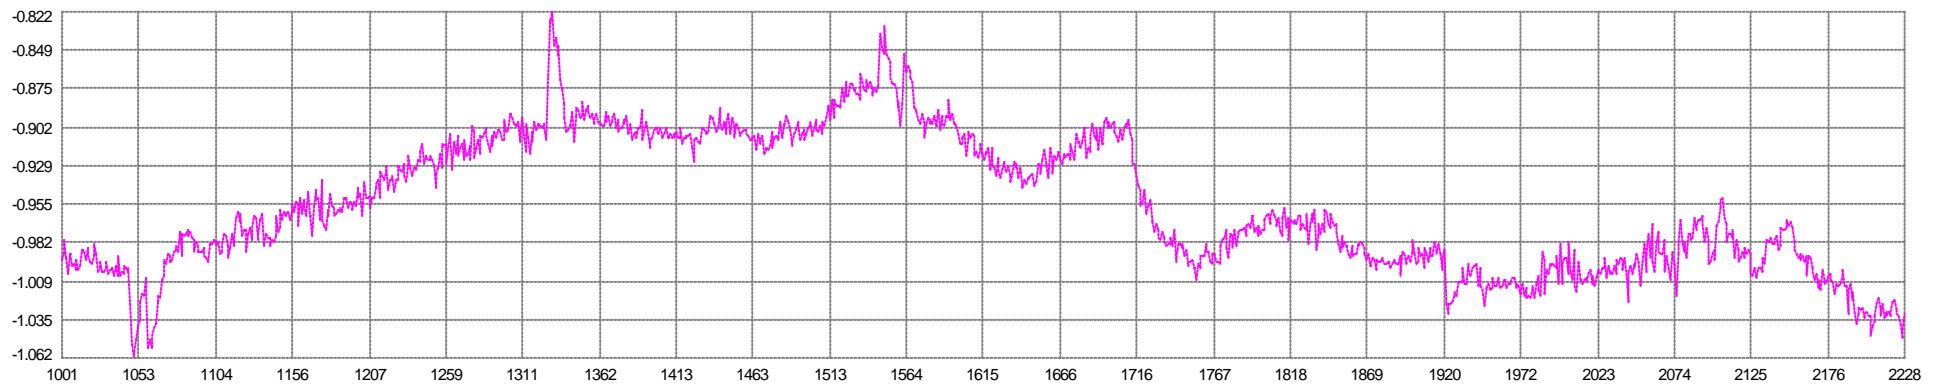

Shot Time (s)
■ Mean: 9.539sec Min: 9.199 Max: 9.902 SD: 0.120

Unit Variance
■ Mean: 0.09207 Min: 0.01496 Max: 0.45362 SD: 0.06999

Degrees Freedom
■ Mean: 20.00 Min: 20.00 Max: 20.00 SD: 0.00

67 V1G1 - 70 V1G4
Easting Mean: 0.956m Min: 0.823 Max: 1.063 SD: 0.046

67 V1G1 - 70 V1G4
Northing Mean: -1.136m Min: -1.238 Max: -1.039 SD: 0.038

68 V1G2 - 71 V1G5
Easting Mean: -0.956m Min: -1.062 Max: -0.822 SD: 0.047

76 G1 - 86 S1
Along Mean: 147.7m Min: 146.2 Max: 149.3 SD: 0.5

0 Simrad 12Khz (P)
Raw Mean: -321.0m Min: -1534.5 Max: -147.1 SD: 269.7