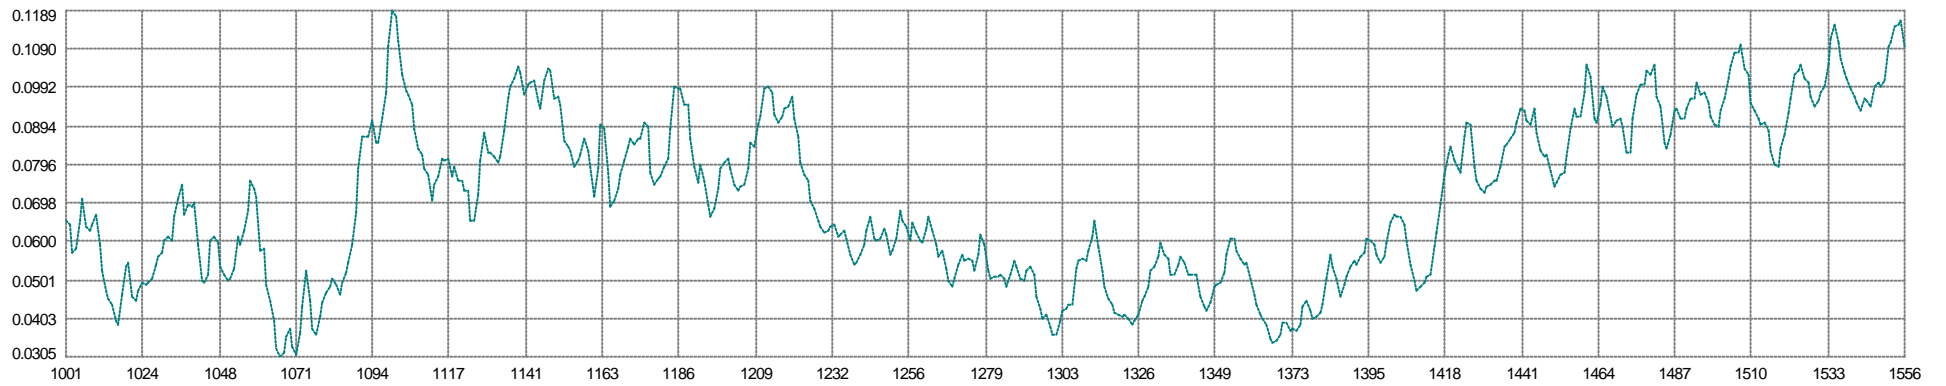

Shot Time (s)
Mean: 9.631sec Min: 9.398 Max: 9.902 SD: 0.111

Unit Variance
Mean: 0.070915 Min: 0.030518 Max: 0.118855 SD: 0.021005

Degrees Freedom
Mean: 20.00 Min: 20.00 Max: 20.00 SD: 0.00

Streamer201
Stretch Mean: -0.462m Min: -3.254 Max: 1.854 SD: 0.946

Streamer201
Feather Mean: 0.135° Min: -1.214 Max: 3.003 SD: 1.041

Streamer201
Rotation Mean: 0.18754° Min: -0.06702 Max: 0.35015 SD: 0.10318

67 V1G1 - 70 V1G4
Easting Mean: 0.912m Min: 0.815 Max: 1.015 SD: 0.028

67 V1G1 - 70 V1G4
Northing Mean: -1.173m Min: -1.243 Max: -1.085 SD: 0.022

68 V1G2 - 71 V1G5
Easting Mean: -0.911m Min: -1.015 Max: -0.815 SD: 0.028

68 V1G2 - 71 V1G5
■ Northing Mean: 1.174m Min: 1.086 Max: 1.243 SD: 0.022

67 V1G1 - 69 V1G3
■ Easting Mean: 0.912m Min: 0.815 Max: 1.015 SD: 0.028

67 V1G1 - 69 V1G3
■ Northing Mean: -1.173m Min: -1.243 Max: -1.085 SD: 0.022