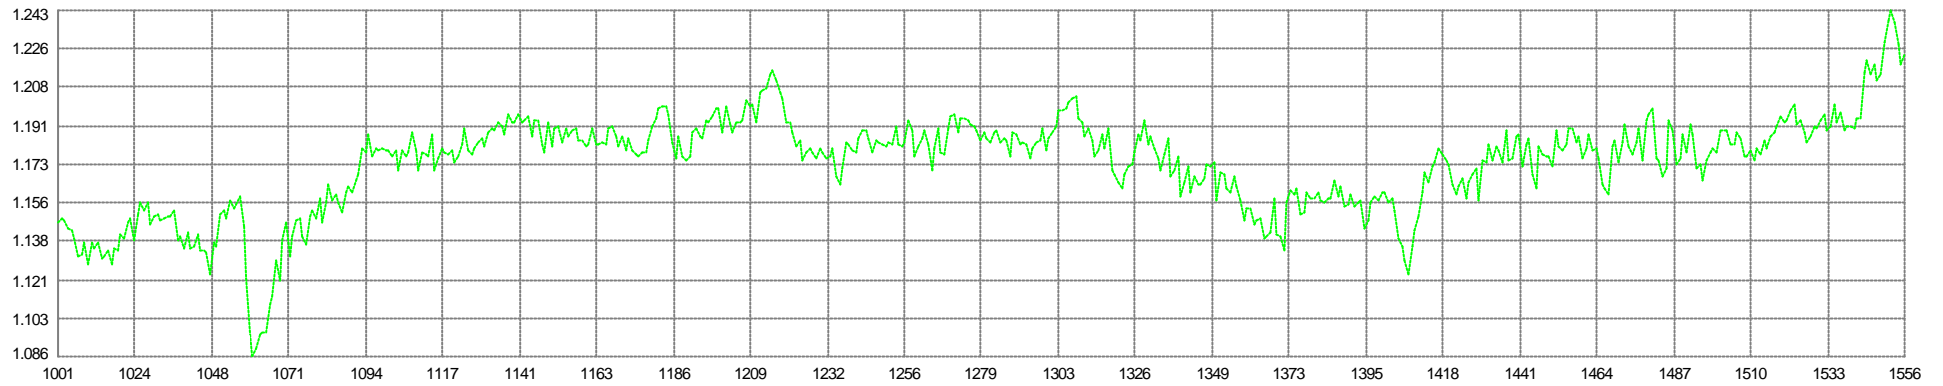

Shot Time (s)
Mean: 9.631sec Min: 9.398 Max: 9.902 SD: 0.111

Unit Variance
Mean: 0.070915 Min: 0.030518 Max: 0.118855 SD: 0.021005

Degrees Freedom
Mean: 20.00 Min: 20.00 Max: 20.00 SD: 0.00

Streamer201
Stretch Mean: -0.462m Min: -3.254 Max: 1.854 SD: 0.946

Streamer201
Feather Mean: 0.135° Min: -1.214 Max: 3.003 SD: 1.041

Streamer201
Rotation Mean: 0.18754° Min: -0.06702 Max: 0.35015 SD: 0.10318

67 V1G1 - 70 V1G4
Easting Mean: 0.912m Min: 0.815 Max: 1.015 SD: 0.028

67 V1G1 - 70 V1G4
Northing Mean: -1.173m Min: -1.243 Max: -1.085 SD: 0.022

68 V1G2 - 71 V1G5
Easting Mean: -0.911m Min: -1.015 Max: -0.815 SD: 0.028

68 V1G2 - 71 V1G5
■ Northing Mean: 1.174m Min: 1.086 Max: 1.243 SD: 0.022

67 V1G1 - 69 V1G3
■ Easting Mean: 0.912m Min: 0.815 Max: 1.015 SD: 0.028

67 V1G1 - 69 V1G3
■ Northing Mean: -1.173m Min: -1.243 Max: -1.085 SD: 0.022