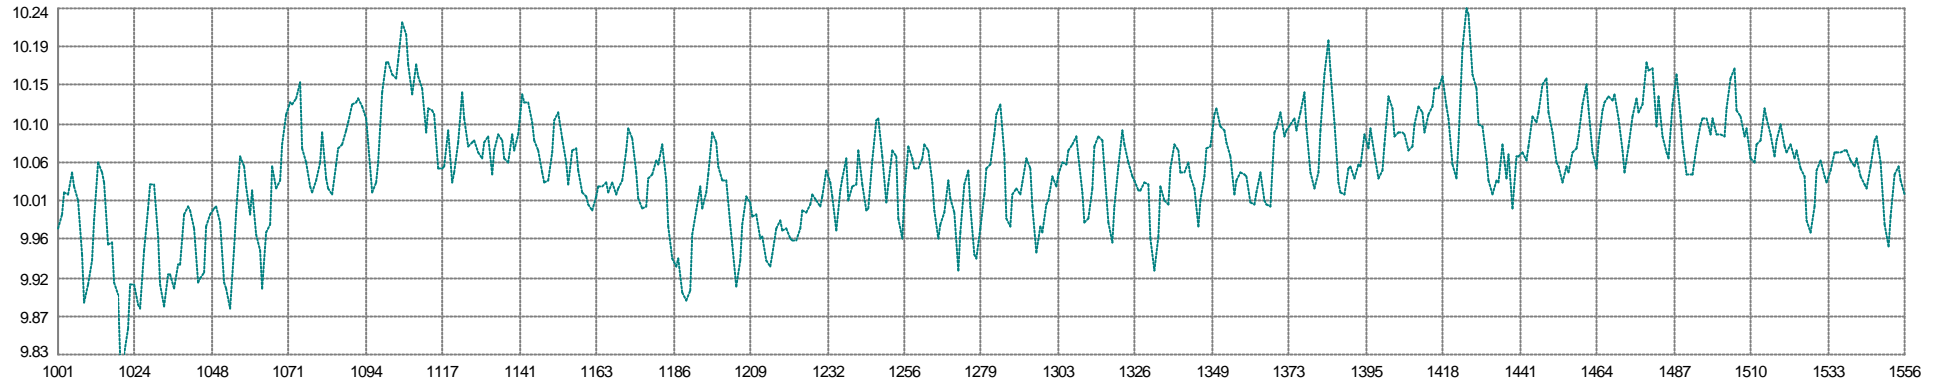

Shot Time (s)
Mean: 9.631sec Min: 9.398 Max: 9.902 SD: 0.111

Unit Variance
Mean: 0.070915 Min: 0.030518 Max: 0.118855 SD: 0.021005

Degrees Freedom
Mean: 20.00 Min: 20.00 Max: 20.00 SD: 0.00

Streamer201
Stretch Mean: -0.462m Min: -3.254 Max: 1.854 SD: 0.946

Streamer201
Feather Mean: 0.135° Min: -1.214 Max: 3.003 SD: 1.041

Streamer201
Rotation Mean: 0.18754° Min: -0.06702 Max: 0.35015 SD: 0.10318

67 V1G1 - 70 V1G4
Easting Mean: 0.912m Min: 0.815 Max: 1.015 SD: 0.028

67 V1G1 - 70 V1G4
Northing Mean: -1.173m Min: -1.243 Max: -1.085 SD: 0.022

68 V1G2 - 71 V1G5
Easting Mean: -0.911m Min: -1.015 Max: -0.815 SD: 0.028

68 V1G2 - 71 V1G5
■ Northing Mean: 1.174m Min: 1.086 Max: 1.243 SD: 0.022