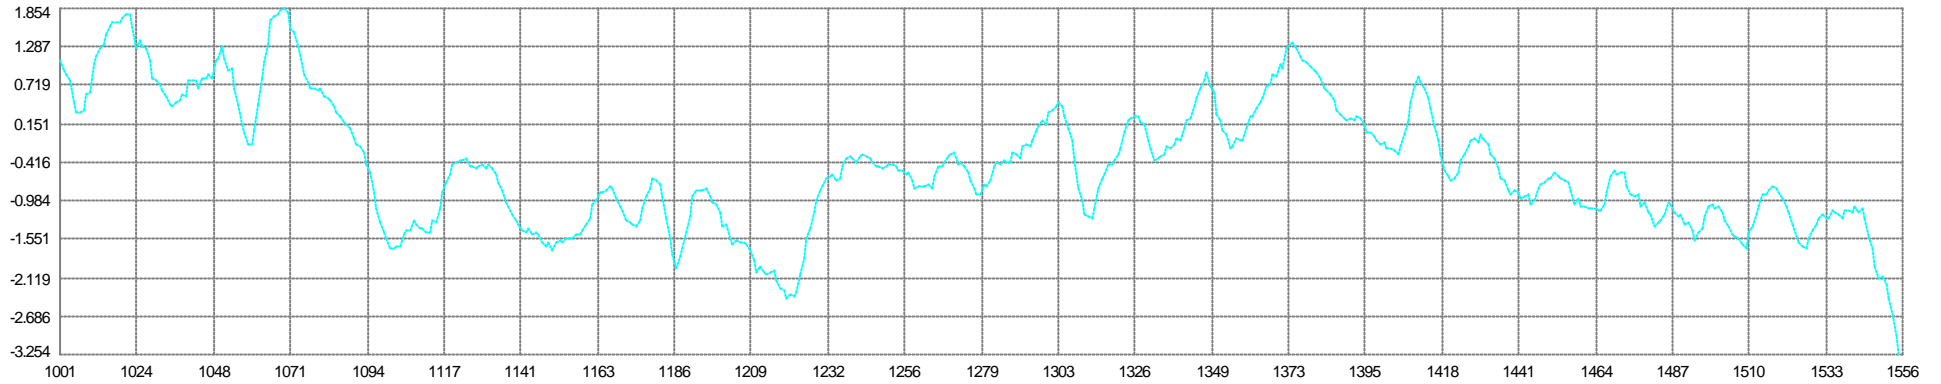

Shot Time (s)
Mean: 9.631sec Min: 9.398 Max: 9.902 SD: 0.111

Unit Variance
Mean: 0.070915 Min: 0.030518 Max: 0.118855 SD: 0.021005

Degrees Freedom
Mean: 20.00 Min: 20.00 Max: 20.00 SD: 0.00

Streamer201
Stretch Mean: -0.462m Min: -3.254 Max: 1.854 SD: 0.946

Streamer201
Feather Mean: 0.135° Min: -1.214 Max: 3.003 SD: 1.041

Streamer201
Rotation Mean: 0.18754° Min: -0.06702 Max: 0.35015 SD: 0.10318

67 V1G1 - 70 V1G4
Easting Mean: 0.912m Min: 0.815 Max: 1.015 SD: 0.028

67 V1G1 - 70 V1G4
Northing Mean: -1.173m Min: -1.243 Max: -1.085 SD: 0.022

68 V1G2 - 71 V1G5
Easting Mean: -0.911m Min: -1.015 Max: -0.815 SD: 0.028

68 V1G2 - 71 V1G5
■ Northing Mean: 1.174m Min: 1.086 Max: 1.243 SD: 0.022

67 V1G1 - 69 V1G3
■ Easting Mean: 0.912m Min: 0.815 Max: 1.015 SD: 0.028

67 V1G1 - 69 V1G3
■ Northing Mean: -1.173m Min: -1.243 Max: -1.085 SD: 0.022