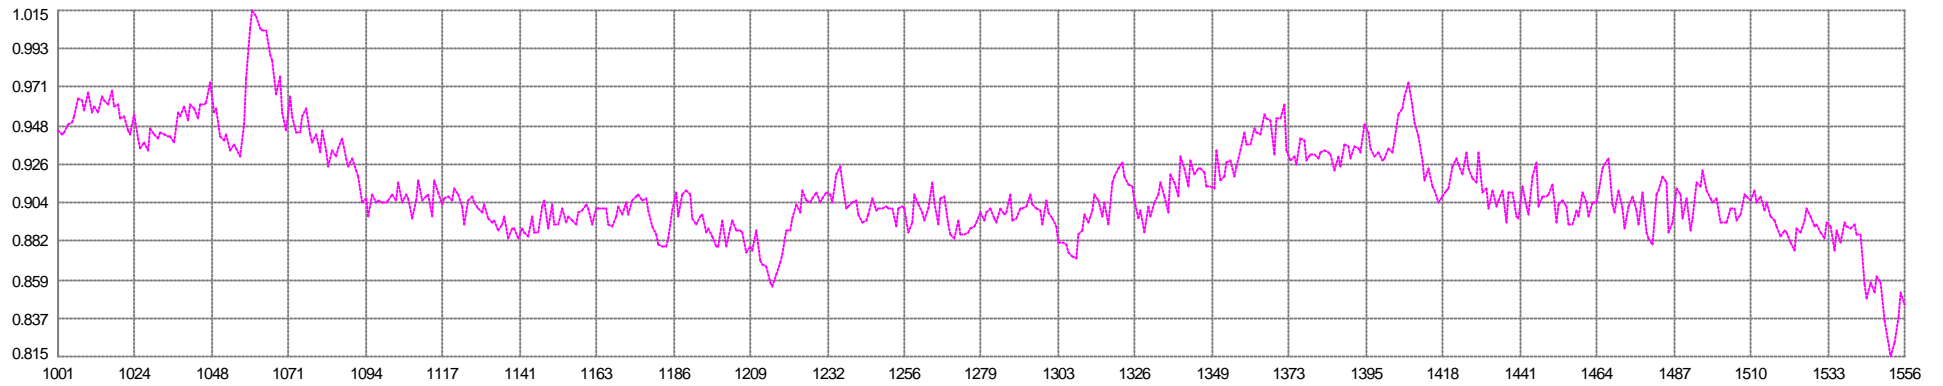

Shot Time (s)
Mean: 9.631sec Min: 9.398 Max: 9.902 SD: 0.111

Unit Variance
Mean: 0.070915 Min: 0.030518 Max: 0.118855 SD: 0.021005

Degrees Freedom
Mean: 20.00 Min: 20.00 Max: 20.00 SD: 0.00

Streamer201
Stretch Mean: -0.462m Min: -3.254 Max: 1.854 SD: 0.946

Streamer201
Feather Mean: 0.135° Min: -1.214 Max: 3.003 SD: 1.041

Streamer201
Rotation Mean: 0.18754° Min: -0.06702 Max: 0.35015 SD: 0.10318

67 V1G1 - 70 V1G4
Easting Mean: 0.912m Min: 0.815 Max: 1.015 SD: 0.028

67 V1G1 - 70 V1G4
Northing Mean: -1.173m Min: -1.243 Max: -1.085 SD: 0.022

68 V1G2 - 71 V1G5
Easting Mean: -0.911m Min: -1.015 Max: -0.815 SD: 0.028

68 V1G2 - 71 V1G5
■ Northing Mean: 1.174m Min: 1.086 Max: 1.243 SD: 0.022

67 V1G1 - 69 V1G3
■ Easting Mean: 0.912m Min: 0.815 Max: 1.015 SD: 0.028

67 V1G1 - 69 V1G3
■ Northing Mean: -1.173m Min: -1.243 Max: -1.085 SD: 0.022