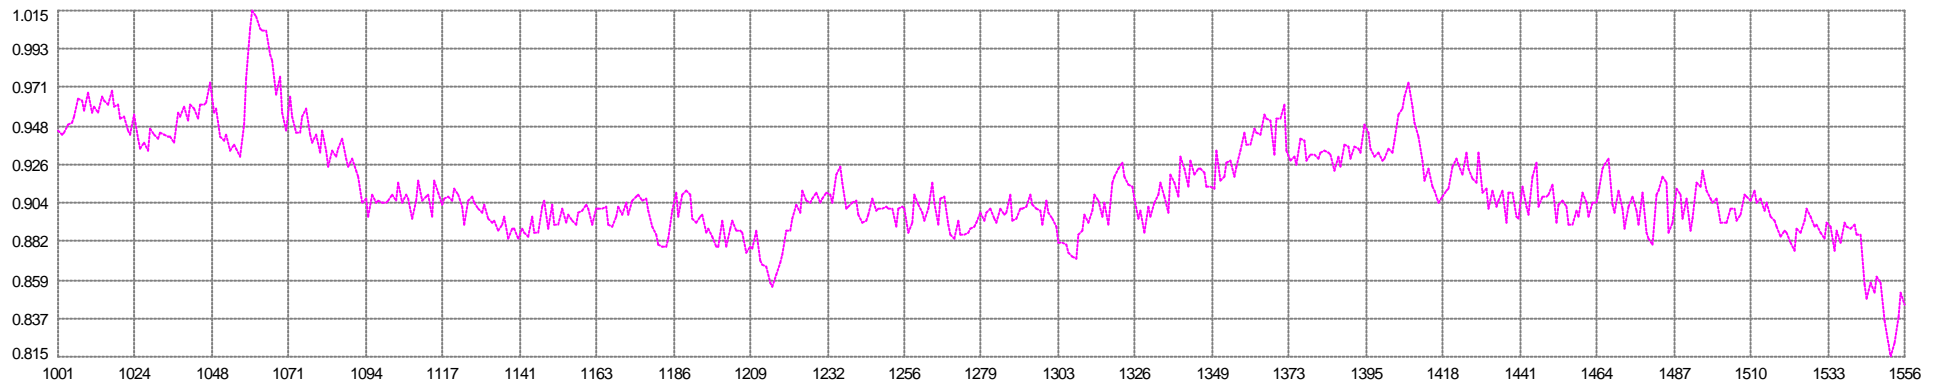

Shot Time (s)
Mean: 9.631sec Min: 9.398 Max: 9.902 SD: 0.111

Unit Variance
Mean: 0.070915 Min: 0.030518 Max: 0.118855 SD: 0.021005

Degrees Freedom
Mean: 20.00 Min: 20.00 Max: 20.00 SD: 0.00

Streamer201
Stretch Mean: -0.462m Min: -3.254 Max: 1.854 SD: 0.946

Streamer201
Feather Mean: 0.135° Min: -1.214 Max: 3.003 SD: 1.041

Streamer201
Rotation Mean: 0.18754° Min: -0.06702 Max: 0.35015 SD: 0.10318

67 V1G1 - 70 V1G4
Easting Mean: 0.912m Min: 0.815 Max: 1.015 SD: 0.028

67 V1G1 - 70 V1G4
Northing Mean: -1.173m Min: -1.243 Max: -1.085 SD: 0.022

68 V1G2 - 71 V1G5
Easting Mean: -0.911m Min: -1.015 Max: -0.815 SD: 0.028

68 V1G2 - 71 V1G5
■ Northing Mean: 1.174m Min: 1.086 Max: 1.243 SD: 0.022

67 V1G1 - 69 V1G3
■ Easting Mean: 0.912m Min: 0.815 Max: 1.015 SD: 0.028

67 V1G1 - 69 V1G3
■ Northing Mean: -1.173m Min: -1.243 Max: -1.085 SD: 0.022