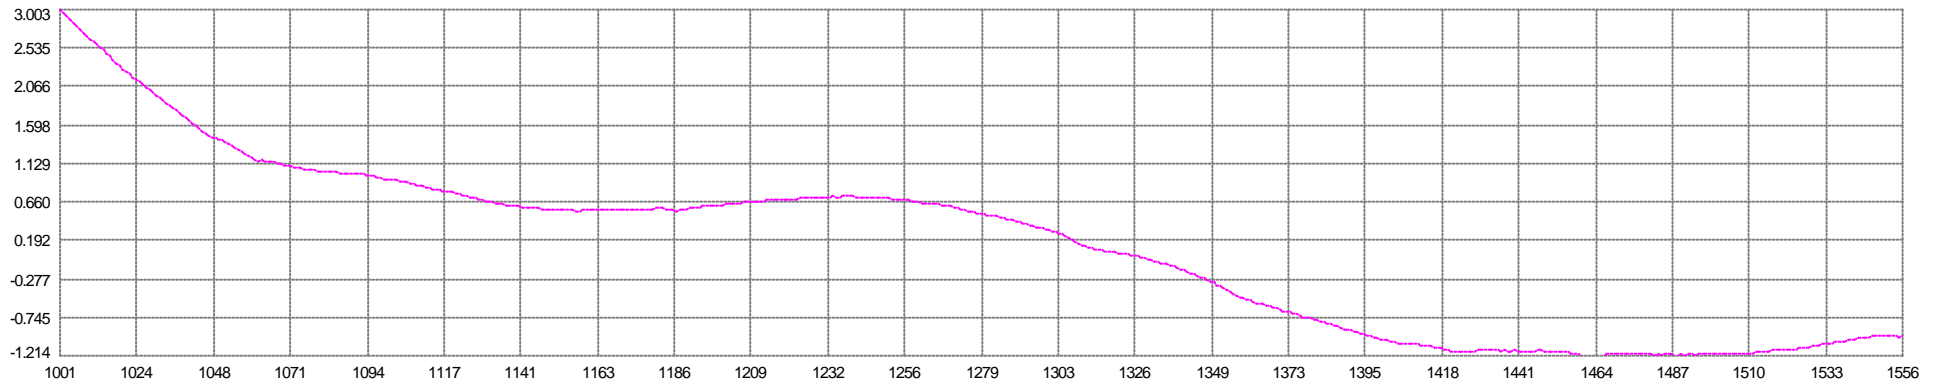

Shot Time (s)
Mean: 9.631sec Min: 9.398 Max: 9.902 SD: 0.111

Unit Variance
Mean: 0.070915 Min: 0.030518 Max: 0.118855 SD: 0.021005

Degrees Freedom
Mean: 20.00 Min: 20.00 Max: 20.00 SD: 0.00

Streamer201
Stretch Mean: -0.462m Min: -3.254 Max: 1.854 SD: 0.946

Streamer201
Feather Mean: 0.135° Min: -1.214 Max: 3.003 SD: 1.041

Streamer201
Rotation Mean: 0.18754° Min: -0.06702 Max: 0.35015 SD: 0.10318

67 V1G1 - 70 V1G4
Easting Mean: 0.912m Min: 0.815 Max: 1.015 SD: 0.028

67 V1G1 - 70 V1G4
Northing Mean: -1.173m Min: -1.243 Max: -1.085 SD: 0.022

68 V1G2 - 71 V1G5
Easting Mean: -0.911m Min: -1.015 Max: -0.815 SD: 0.028

68 V1G2 - 71 V1G5
■ Northing Mean: 1.174m Min: 1.086 Max: 1.243 SD: 0.022

67 V1G1 - 69 V1G3
■ Easting Mean: 0.912m Min: 0.815 Max: 1.015 SD: 0.028

67 V1G1 - 69 V1G3
■ Northing Mean: -1.173m Min: -1.243 Max: -1.085 SD: 0.022