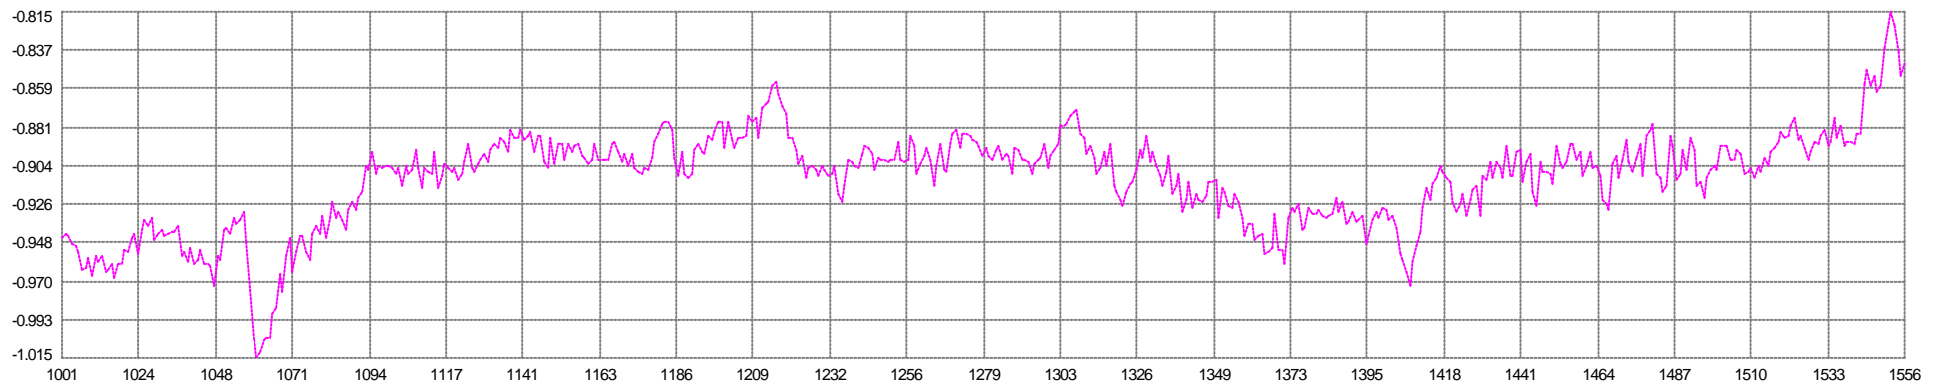

Shot Time (s)
Mean: 9.631sec Min: 9.398 Max: 9.902 SD: 0.111

Unit Variance
Mean: 0.070915 Min: 0.030518 Max: 0.118855 SD: 0.021005

Degrees Freedom
Mean: 20.00 Min: 20.00 Max: 20.00 SD: 0.00

Streamer201
Stretch Mean: -0.462m Min: -3.254 Max: 1.854 SD: 0.946

Streamer201
Feather Mean: 0.135° Min: -1.214 Max: 3.003 SD: 1.041

Streamer201
Rotation Mean: 0.18754° Min: -0.06702 Max: 0.35015 SD: 0.10318

67 V1G1 - 70 V1G4
Easting Mean: 0.912m Min: 0.815 Max: 1.015 SD: 0.028

67 V1G1 - 70 V1G4
Northing Mean: -1.173m Min: -1.243 Max: -1.085 SD: 0.022

68 V1G2 - 71 V1G5
Easting Mean: -0.911m Min: -1.015 Max: -0.815 SD: 0.028

68 V1G2 - 71 V1G5
■ Northing Mean: 1.174m Min: 1.086 Max: 1.243 SD: 0.022

67 V1G1 - 69 V1G3
■ Easting Mean: 0.912m Min: 0.815 Max: 1.015 SD: 0.028

67 V1G1 - 69 V1G3
■ Northing Mean: -1.173m Min: -1.243 Max: -1.085 SD: 0.022