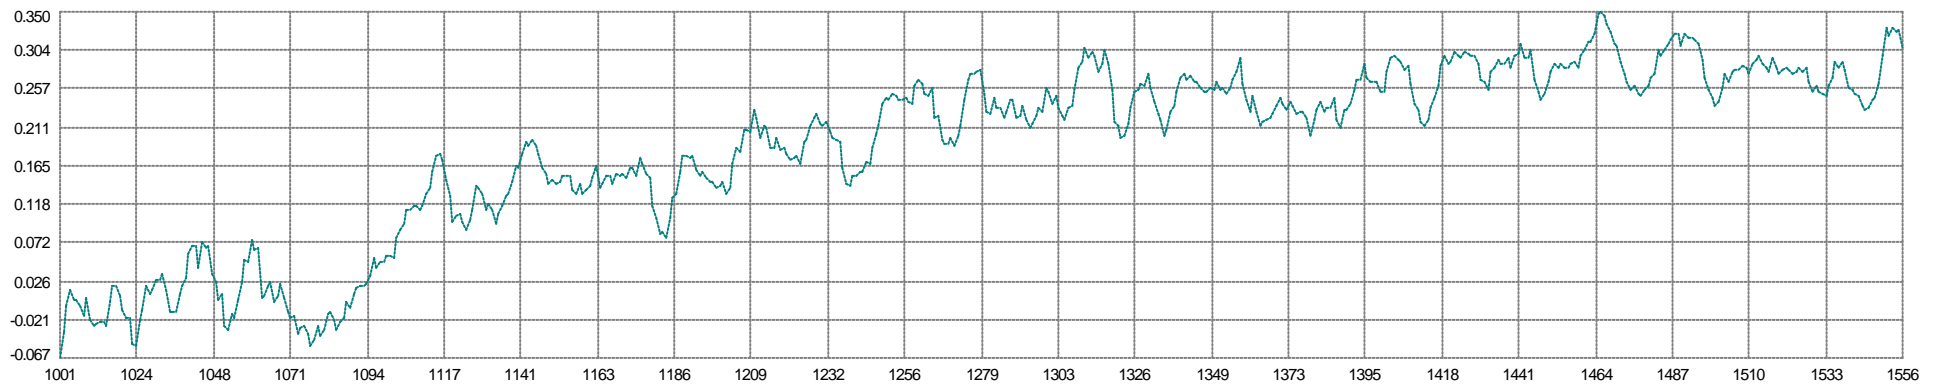

Shot Time (s)
Mean: 9.631sec Min: 9.398 Max: 9.902 SD: 0.111

Unit Variance
Mean: 0.070915 Min: 0.030518 Max: 0.118855 SD: 0.021005

Degrees Freedom
Mean: 20.00 Min: 20.00 Max: 20.00 SD: 0.00

Streamer201
Stretch Mean: -0.462m Min: -3.254 Max: 1.854 SD: 0.946

Streamer201
Feather Mean: 0.135° Min: -1.214 Max: 3.003 SD: 1.041

Streamer201
Rotation Mean: 0.18754° Min: -0.06702 Max: 0.35015 SD: 0.10318

67 V1G1 - 70 V1G4
Easting Mean: 0.912m Min: 0.815 Max: 1.015 SD: 0.028

67 V1G1 - 70 V1G4
Northing Mean: -1.173m Min: -1.243 Max: -1.085 SD: 0.022

68 V1G2 - 71 V1G5
Easting Mean: -0.911m Min: -1.015 Max: -0.815 SD: 0.028

68 V1G2 - 71 V1G5
■ Northing Mean: 1.174m Min: 1.086 Max: 1.243 SD: 0.022

67 V1G1 - 69 V1G3
■ Easting Mean: 0.912m Min: 0.815 Max: 1.015 SD: 0.028

67 V1G1 - 69 V1G3
■ Northing Mean: -1.173m Min: -1.243 Max: -1.085 SD: 0.022