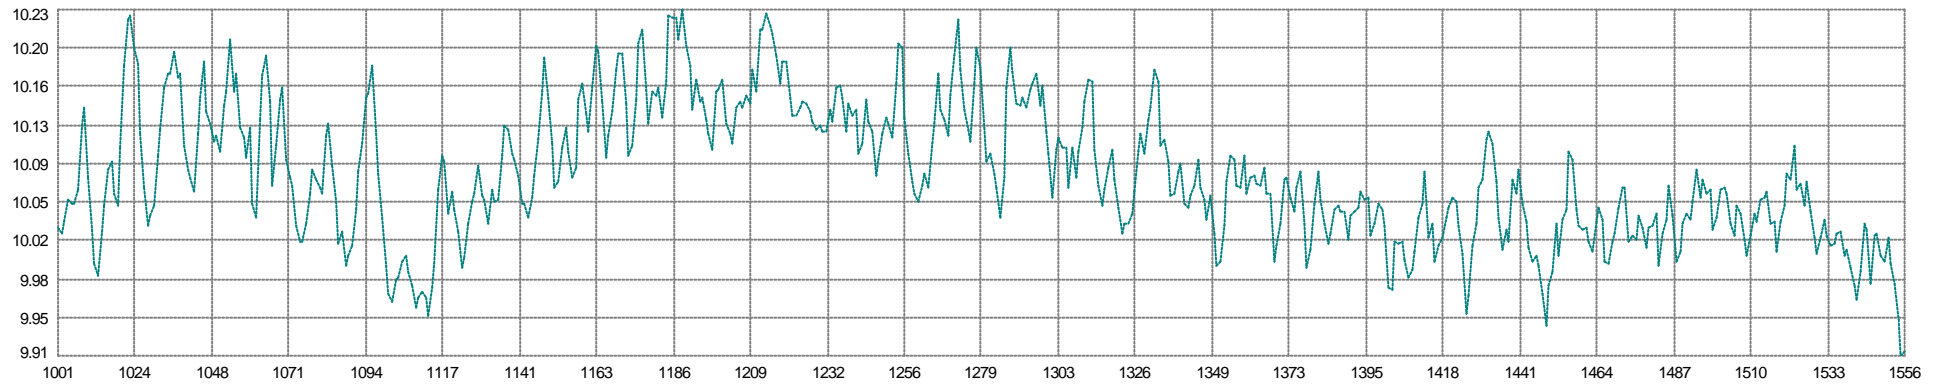

Shot Time (s)
Mean: 9.631sec Min: 9.398 Max: 9.902 SD: 0.111

Unit Variance
Mean: 0.070915 Min: 0.030518 Max: 0.118855 SD: 0.021005

Degrees Freedom
Mean: 20.00 Min: 20.00 Max: 20.00 SD: 0.00

Streamer201
Stretch Mean: -0.462m Min: -3.254 Max: 1.854 SD: 0.946

Streamer201
Feather Mean: 0.135° Min: -1.214 Max: 3.003 SD: 1.041

Streamer201
Rotation Mean: 0.18754° Min: -0.06702 Max: 0.35015 SD: 0.10318

67 V1G1 - 70 V1G4
Easting Mean: 0.912m Min: 0.815 Max: 1.015 SD: 0.028

67 V1G1 - 70 V1G4
Northing Mean: -1.173m Min: -1.243 Max: -1.085 SD: 0.022

68 V1G2 - 71 V1G5
Easting Mean: -0.911m Min: -1.015 Max: -0.815 SD: 0.028

68 V1G2 - 71 V1G5
■ Northing Mean: 1.174m Min: 1.086 Max: 1.243 SD: 0.022