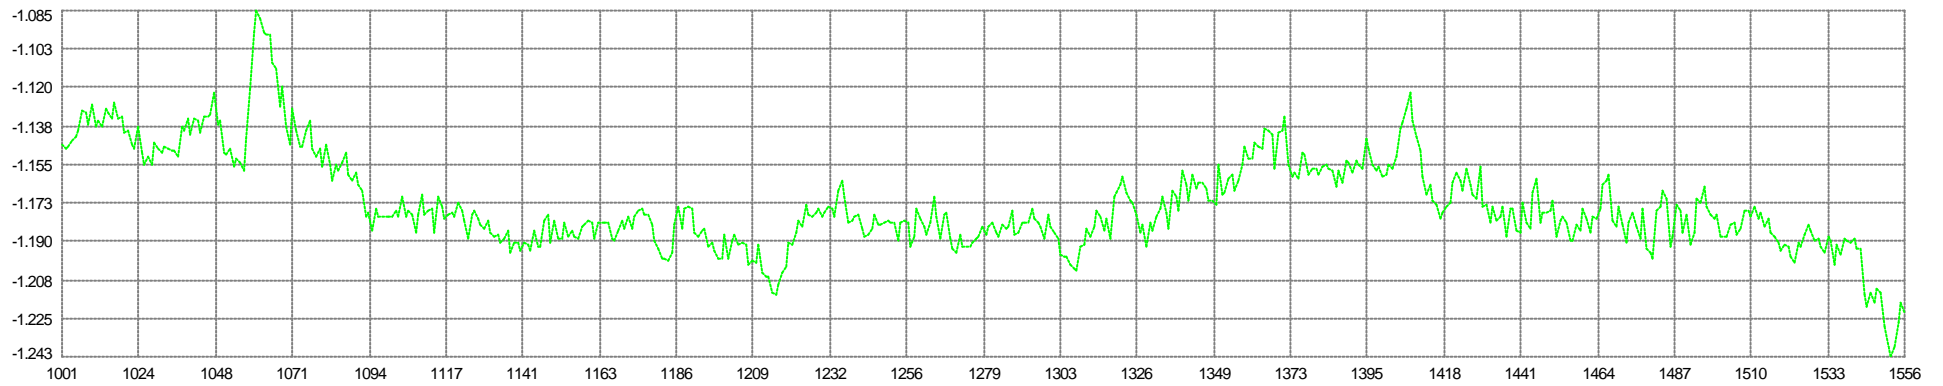

Shot Time (s)
Mean: 9.631sec Min: 9.398 Max: 9.902 SD: 0.111

Unit Variance
Mean: 0.070915 Min: 0.030518 Max: 0.118855 SD: 0.021005

Degrees Freedom
Mean: 20.00 Min: 20.00 Max: 20.00 SD: 0.00

Streamer201
Stretch Mean: -0.462m Min: -3.254 Max: 1.854 SD: 0.946

Streamer201
Feather Mean: 0.135° Min: -1.214 Max: 3.003 SD: 1.041

Streamer201
Rotation Mean: 0.18754° Min: -0.06702 Max: 0.35015 SD: 0.10318

67 V1G1 - 70 V1G4
Easting Mean: 0.912m Min: 0.815 Max: 1.015 SD: 0.028

67 V1G1 - 70 V1G4
Northing Mean: -1.173m Min: -1.243 Max: -1.085 SD: 0.022

68 V1G2 - 71 V1G5
Easting Mean: -0.911m Min: -1.015 Max: -0.815 SD: 0.028

68 V1G2 - 71 V1G5
■ Northing Mean: 1.174m Min: 1.086 Max: 1.243 SD: 0.022

67 V1G1 - 69 V1G3
■ Easting Mean: 0.912m Min: 0.815 Max: 1.015 SD: 0.028

67 V1G1 - 69 V1G3
■ Northing Mean: -1.173m Min: -1.243 Max: -1.085 SD: 0.022