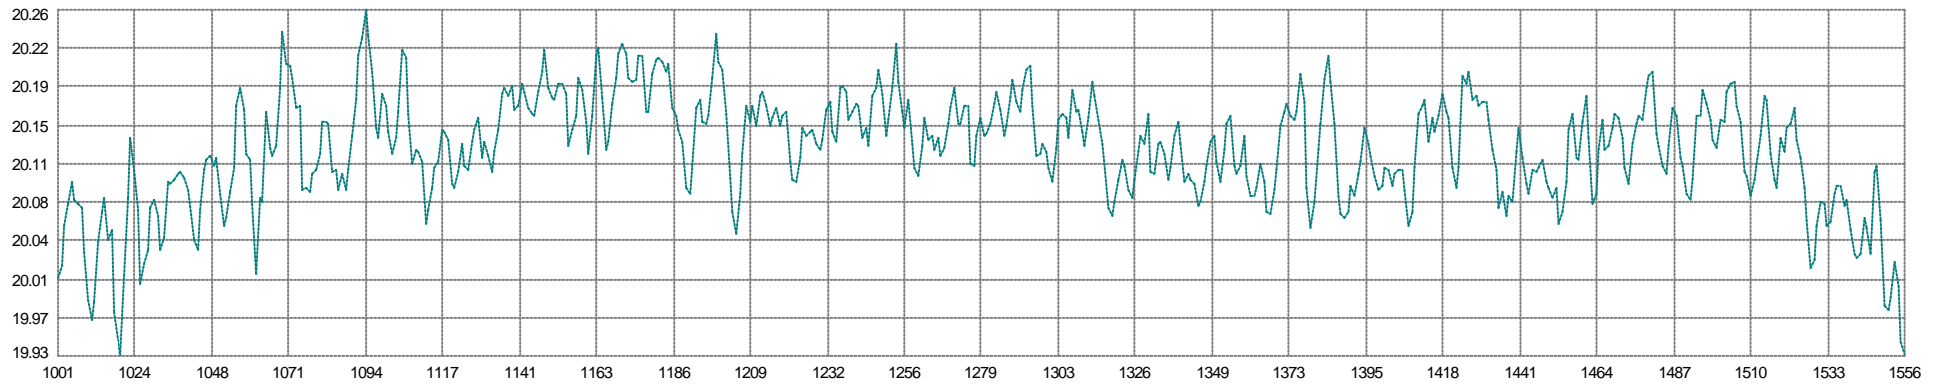

Shot Time (s)
Mean: 9.631sec Min: 9.398 Max: 9.902 SD: 0.111

Unit Variance
Mean: 0.070915 Min: 0.030518 Max: 0.118855 SD: 0.021005

Degrees Freedom
Mean: 20.00 Min: 20.00 Max: 20.00 SD: 0.00

Streamer201
Stretch Mean: -0.462m Min: -3.254 Max: 1.854 SD: 0.946

Streamer201
Feather Mean: 0.135° Min: -1.214 Max: 3.003 SD: 1.041

Streamer201
Rotation Mean: 0.18754° Min: -0.06702 Max: 0.35015 SD: 0.10318

67 V1G1 - 70 V1G4
Easting Mean: 0.912m Min: 0.815 Max: 1.015 SD: 0.028

67 V1G1 - 70 V1G4
Northing Mean: -1.173m Min: -1.243 Max: -1.085 SD: 0.022

68 V1G2 - 71 V1G5
Easting Mean: -0.911m Min: -1.015 Max: -0.815 SD: 0.028

68 V1G2 - 71 V1G5
■ Northing Mean: 1.174m Min: 1.086 Max: 1.243 SD: 0.022