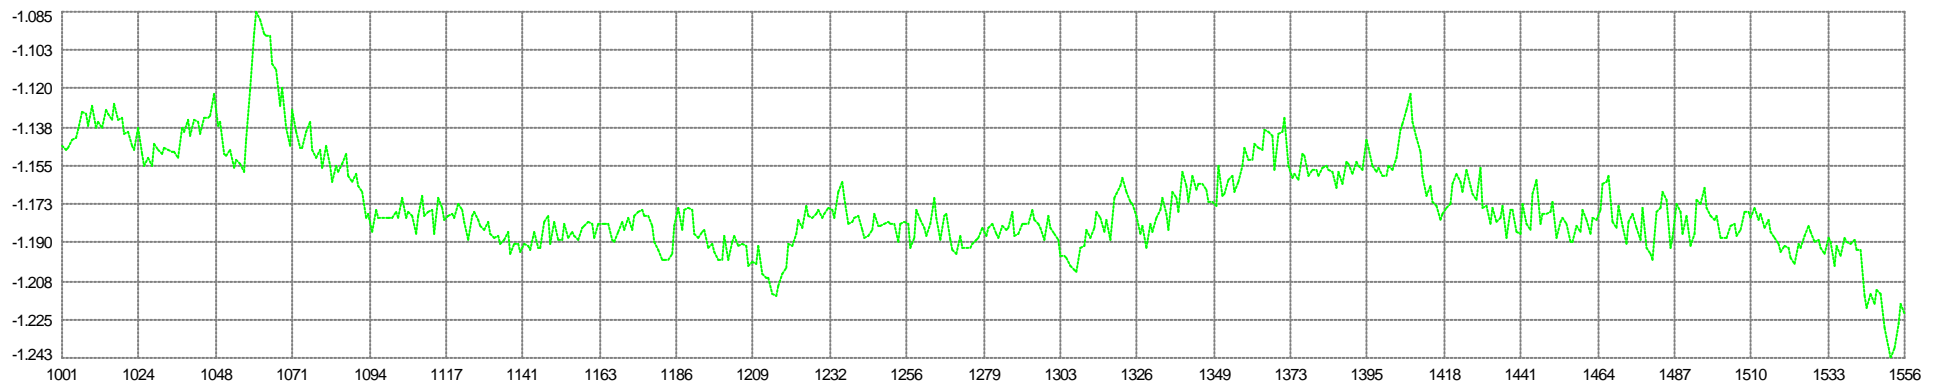

Streamer201
Feather Mean: 0.135° Min: -1.214 Max: 3.003 SD: 1.041

Streamer201
Rotation Mean: 0.18754° Min: -0.06702 Max: 0.35015 SD: 0.10318

67 V1G1 - 70 V1G4
Easting Mean: 0.912m Min: 0.815 Max: 1.015 SD: 0.028

67 V1G1 - 70 V1G4
Northing Mean: -1.173m Min: -1.243 Max: -1.085 SD: 0.022

68 V1G2 - 71 V1G5
Easting Mean: -0.911m Min: -1.015 Max: -0.815 SD: 0.028

68 V1G2 - 71 V1G5
■ Northing Mean: 1.174m Min: 1.086 Max: 1.243 SD: 0.022

67 V1G1 - 69 V1G3
■ Easting Mean: 0.912m Min: 0.815 Max: 1.015 SD: 0.028

67 V1G1 - 69 V1G3
■ Northing Mean: -1.173m Min: -1.243 Max: -1.085 SD: 0.022