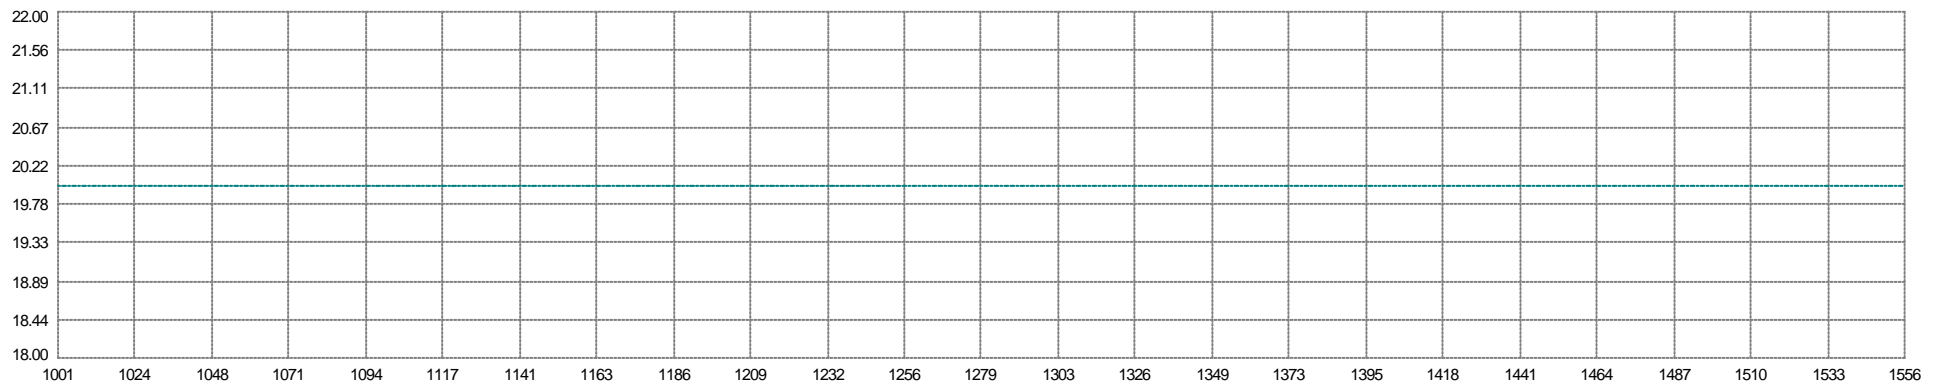

Shot Time (s)
Mean: 9.631sec Min: 9.398 Max: 9.902 SD: 0.111

Unit Variance
Mean: 0.070915 Min: 0.030518 Max: 0.118855 SD: 0.021005

Degrees Freedom
Mean: 20.00 Min: 20.00 Max: 20.00 SD: 0.00

Streamer201
Stretch Mean: -0.462m Min: -3.254 Max: 1.854 SD: 0.946

Streamer201
Feather Mean: 0.135° Min: -1.214 Max: 3.003 SD: 1.041

Streamer201
Rotation Mean: 0.18754° Min: -0.06702 Max: 0.35015 SD: 0.10318

67 V1G1 - 70 V1G4
Easting Mean: 0.912m Min: 0.815 Max: 1.015 SD: 0.028

67 V1G1 - 70 V1G4
Northing Mean: -1.173m Min: -1.243 Max: -1.085 SD: 0.022

68 V1G2 - 71 V1G5
Easting Mean: -0.911m Min: -1.015 Max: -0.815 SD: 0.028

68 V1G2 - 71 V1G5
■ Northing Mean: 1.174m Min: 1.086 Max: 1.243 SD: 0.022

67 V1G1 - 69 V1G3
■ Easting Mean: 0.912m Min: 0.815 Max: 1.015 SD: 0.028

67 V1G1 - 69 V1G3
■ Northing Mean: -1.173m Min: -1.243 Max: -1.085 SD: 0.022