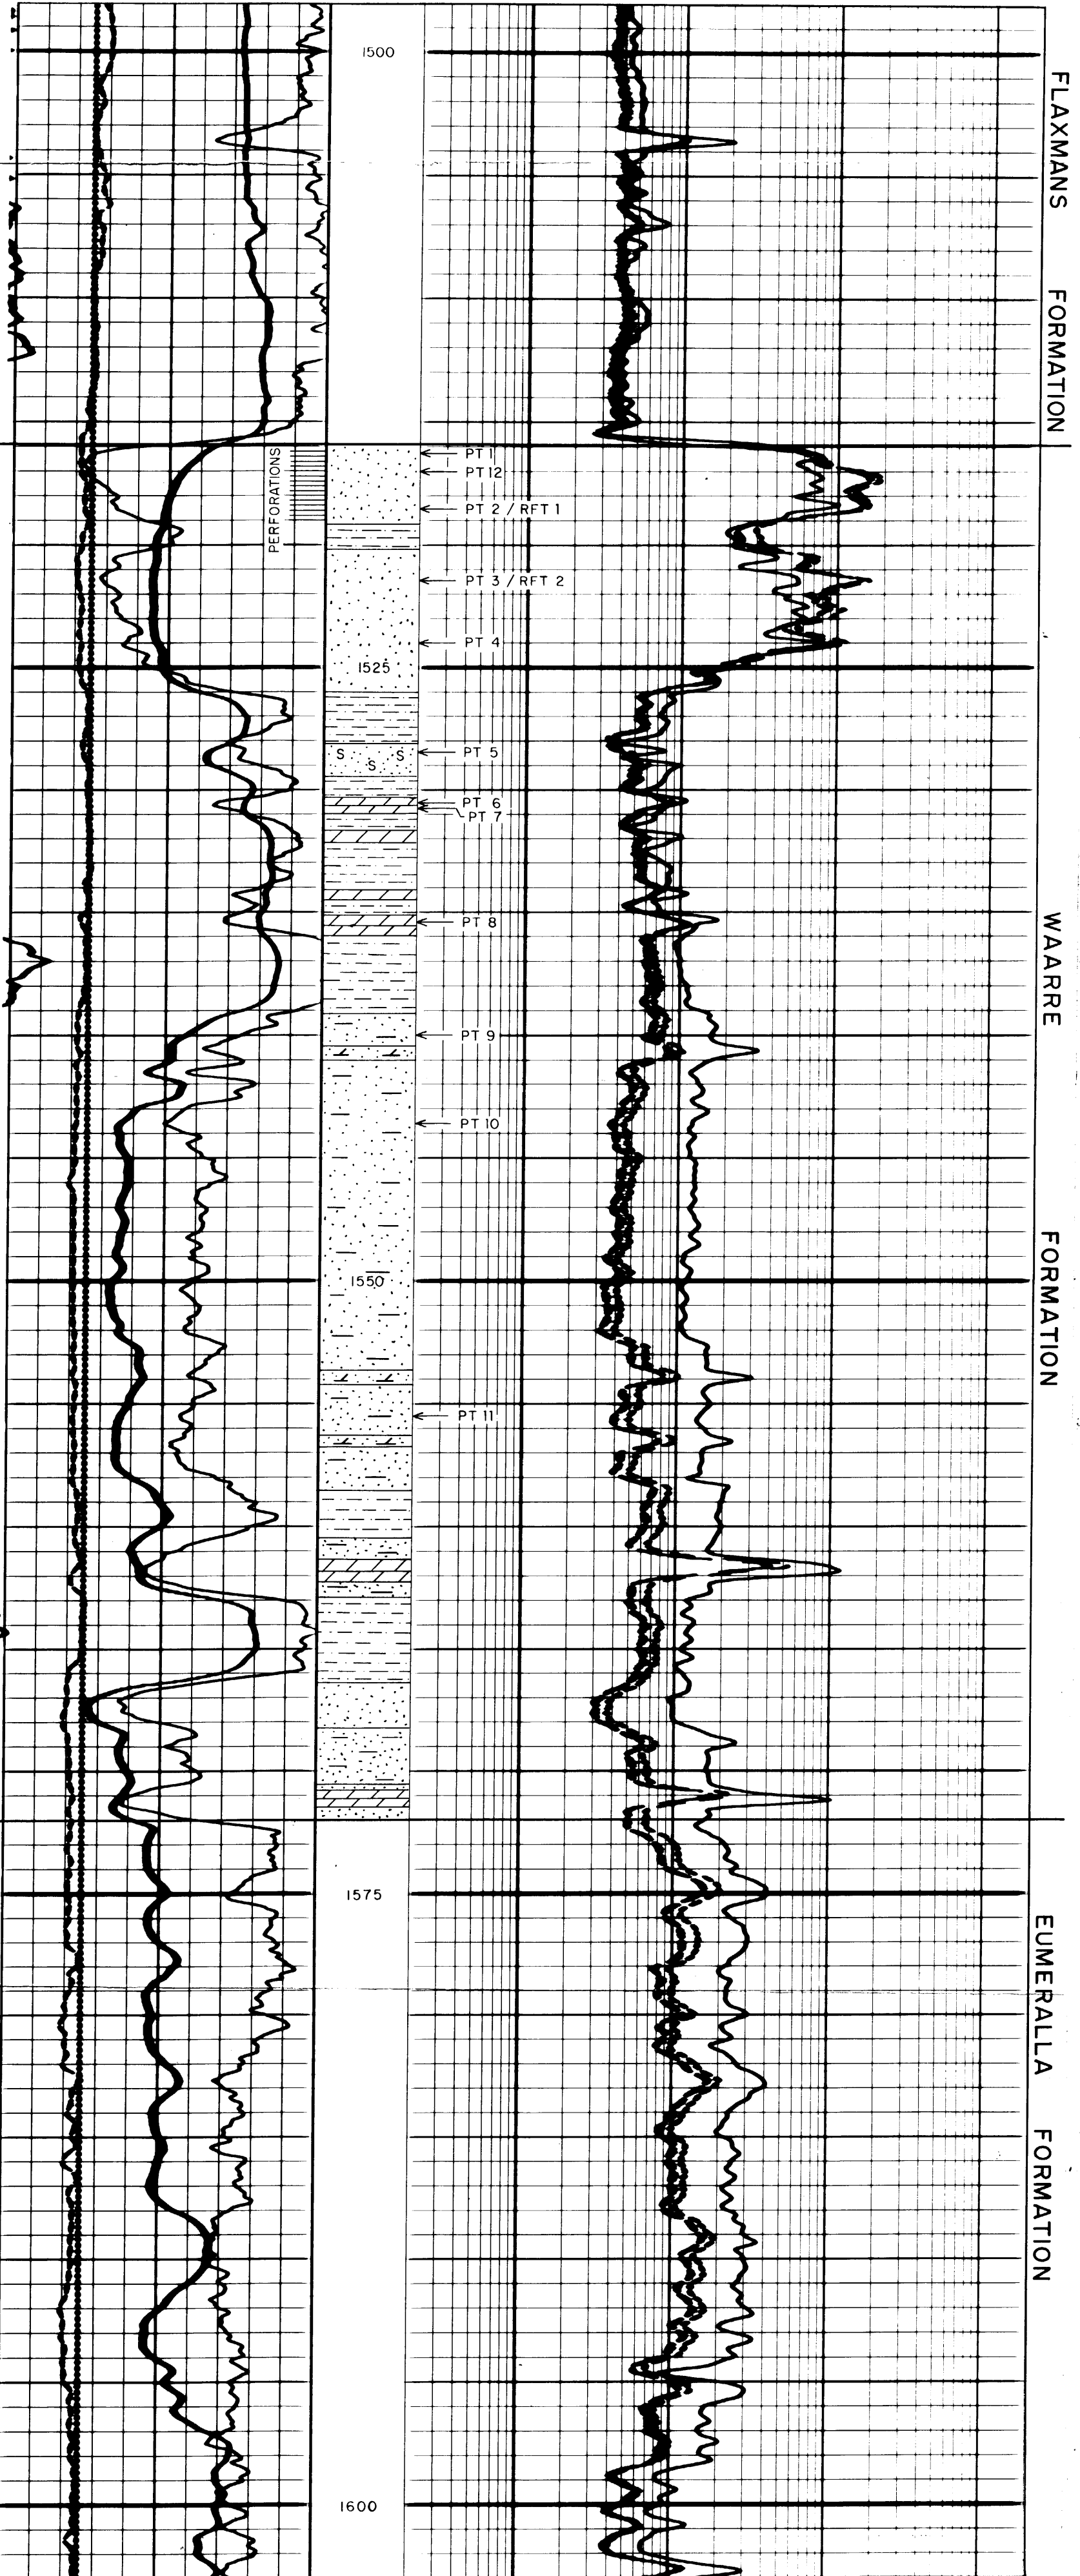

C 73071 SEPT 76

LITHOLOGIES

- 1 [Pattern]
- 2 [Pattern]
- 3 [Pattern]
- 4 [Pattern]
- 5 [Pattern]
- 6 [Pattern]

NOTE: Refer to text for description.

LEGEND

- RFT Repeat Formation Test
- PT Pressure Test Only

WALLABY CREEK 1
INTERPRETIVE
LITHOLOGY
OF WAARRE FM.

Scale 1:200

Figure 5