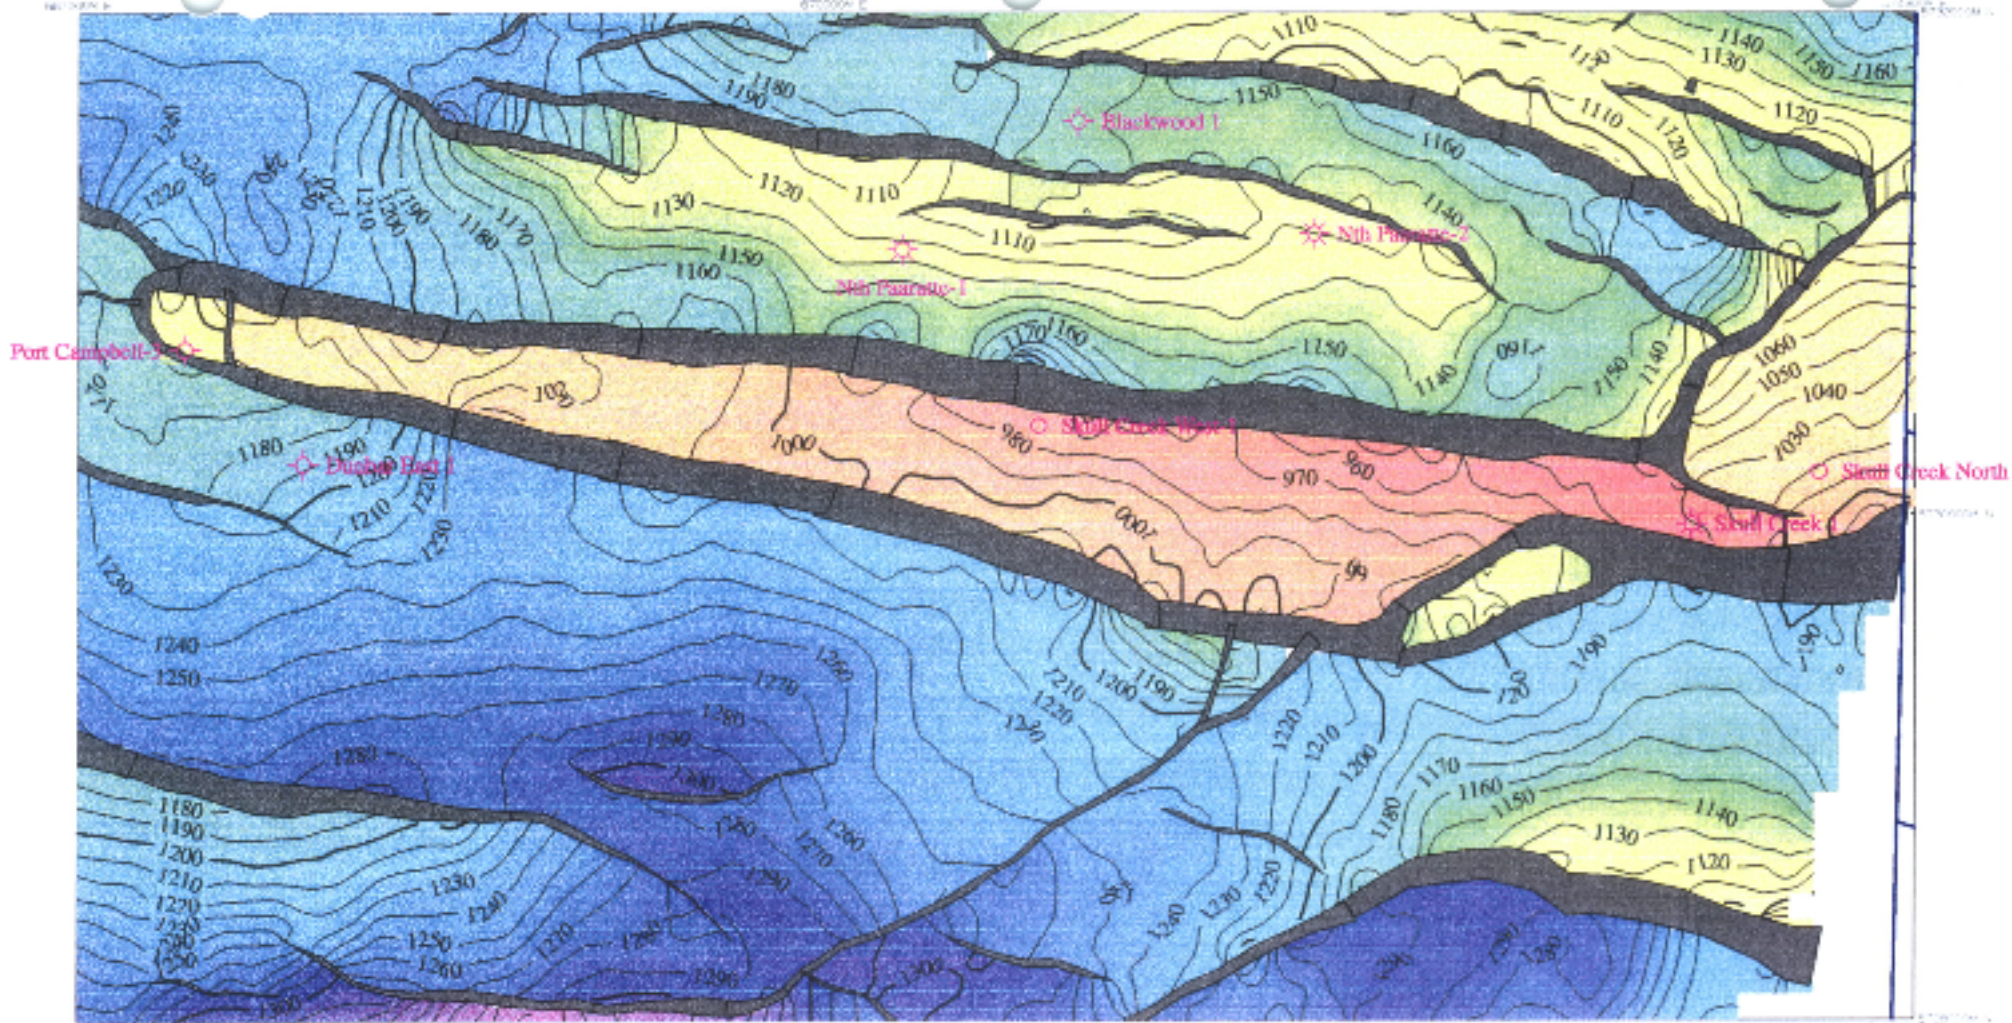

# SKULL CREEK-1

DEPT. NAT. RES & ENV

PE907570

**CULTUS PETROLEUM N.L.**

7711  
Geop. Sect., Victoria

TWT Structure On Top Waurn Pm  
POST DRILL MAP  
SKULL CREEK 1

Scale: 1:50,000	Date: 08/01/97
Drawn: 10/98	Checked: 11/98
Revised: 12/98	Drawn: 12/98
Checked: 12/98	Drawn: 12/98
Checked: 12/98	Drawn: 12/98

FIGURE 5

FIGURE-5