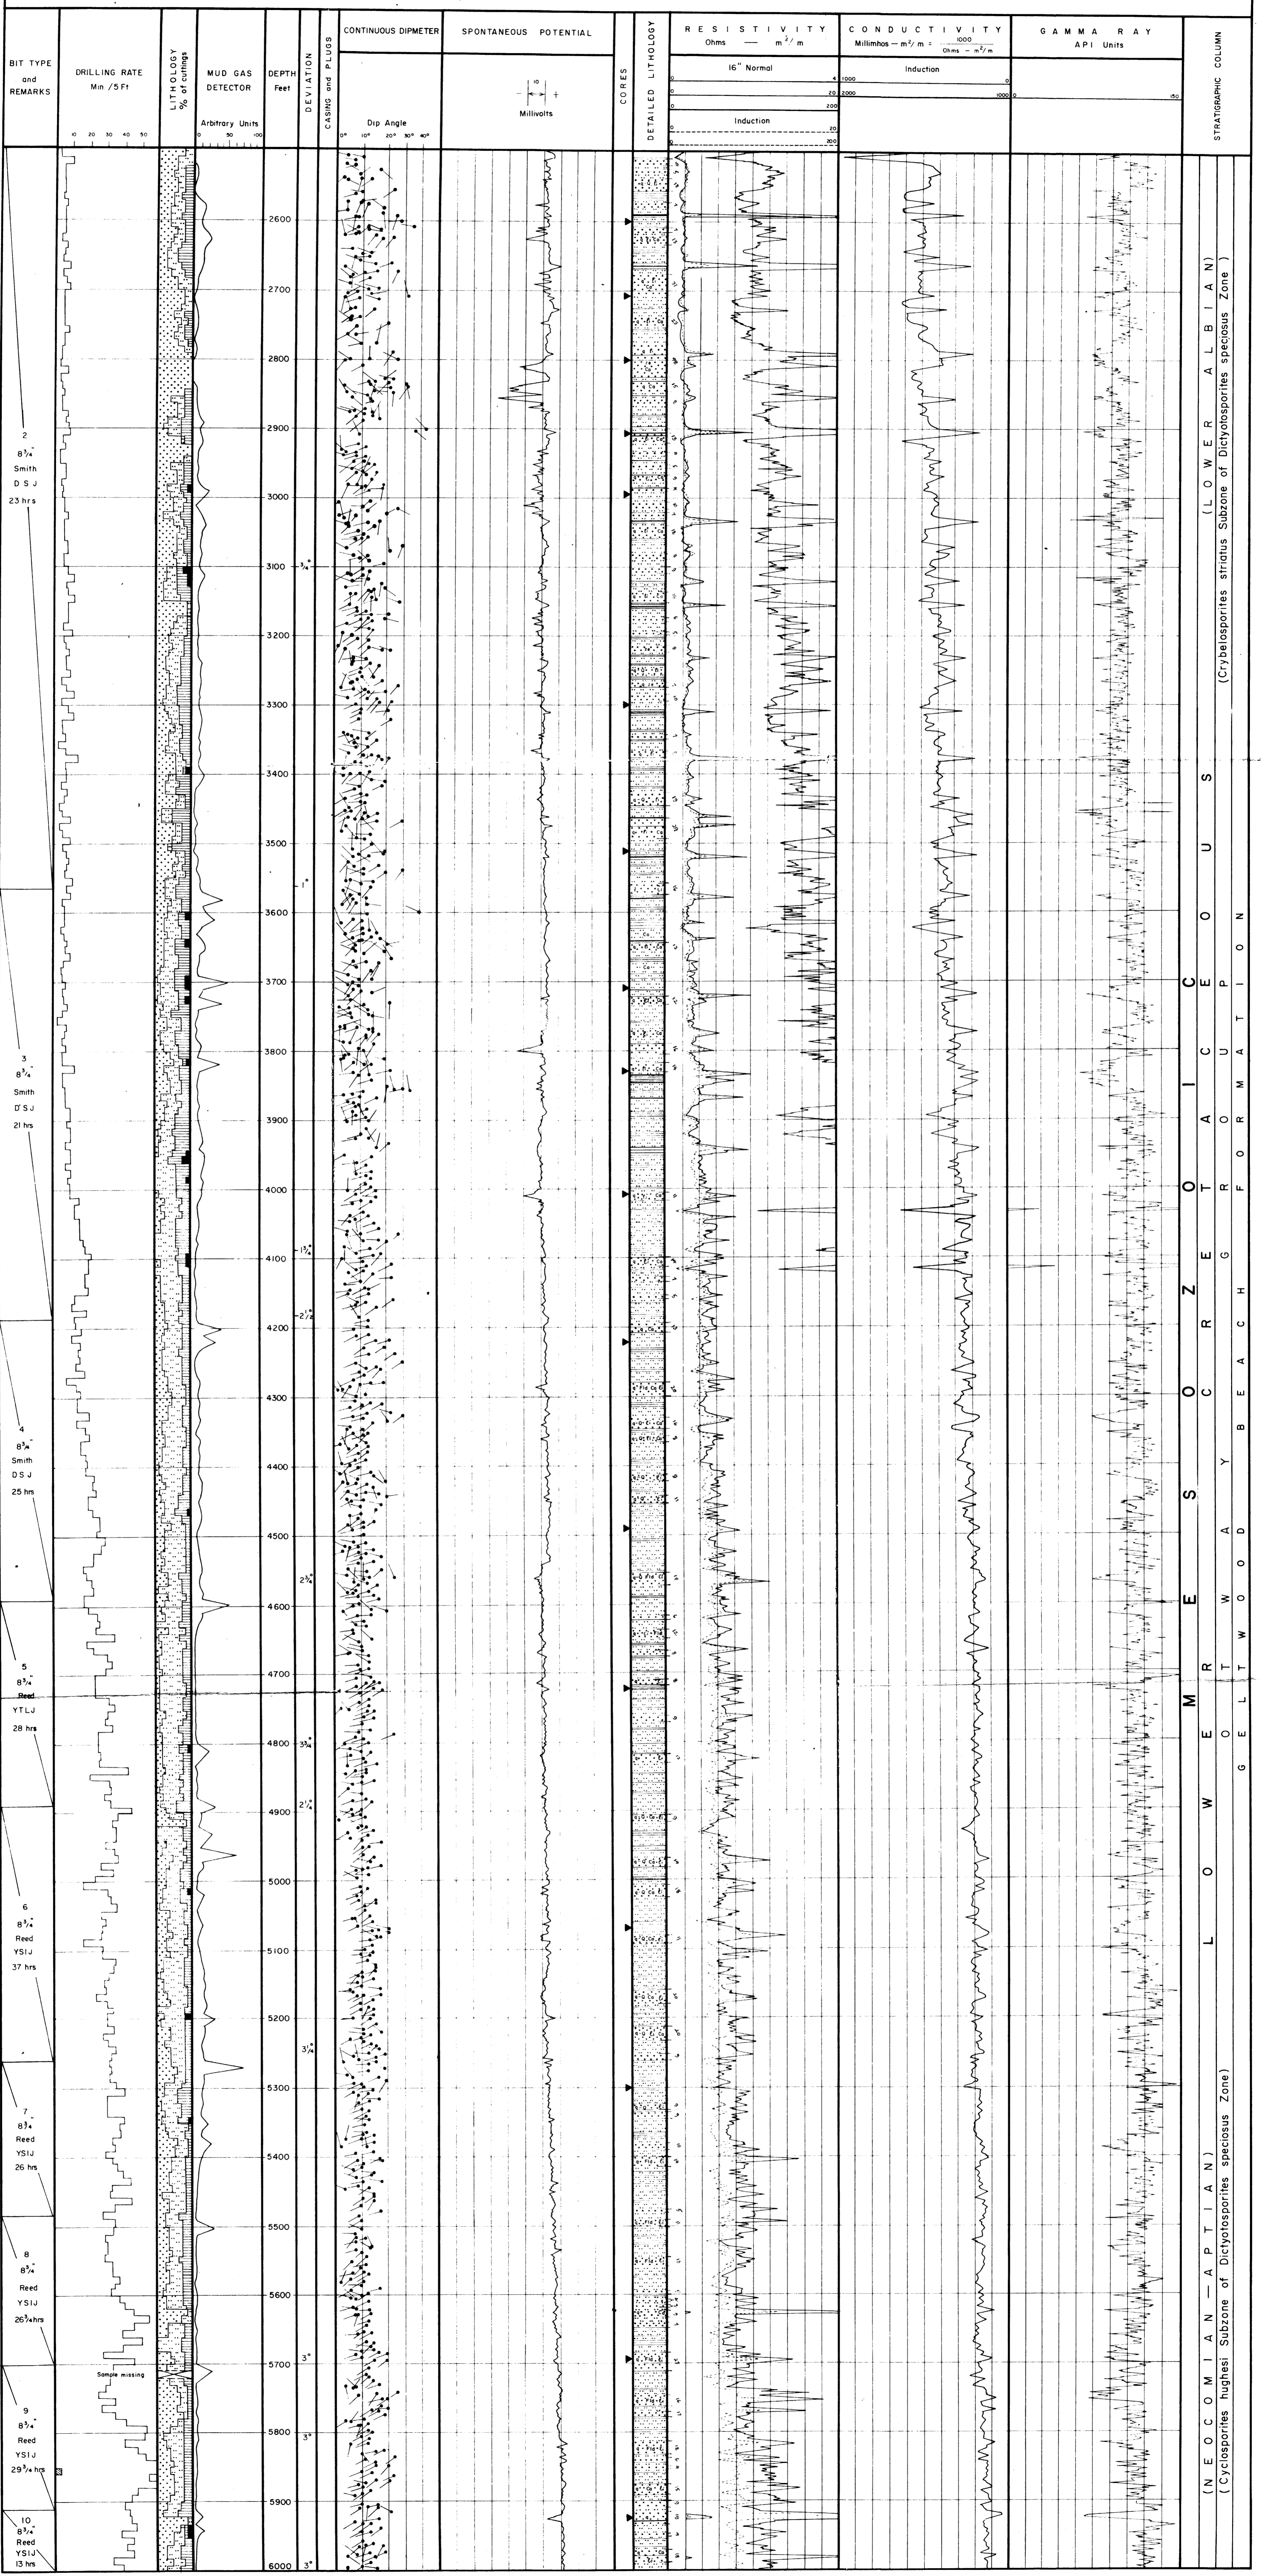

COMPOSITE WELL LOG PURRUMBETE No.1

(N E O C O M I A N - A P T I A N)
 (Cyclosporites 'hughesi' Subzone of Dictyosporites speciosus Zone)
 (L O W E R A L B I A N)
 (Crybelosporites striatus Subzone of Dictyosporites speciosus Zone)