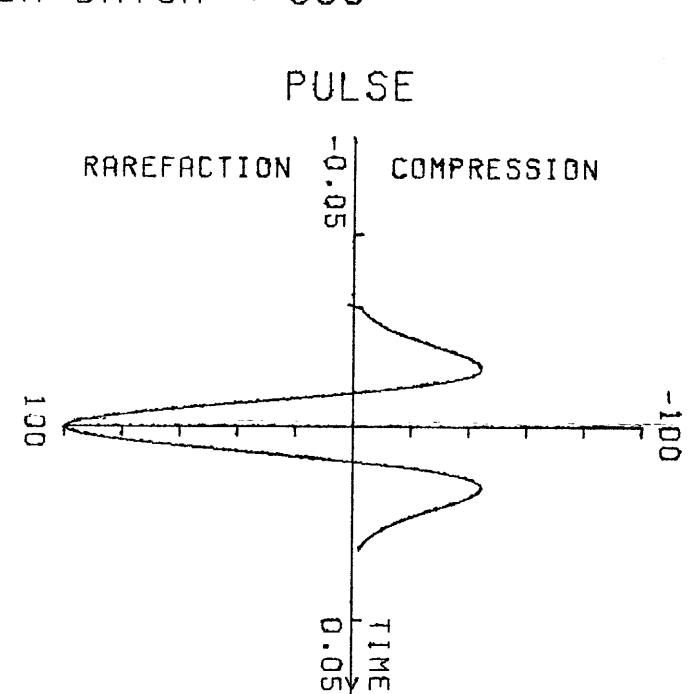

**ESSO AUSTRALIA LIMITED**

WIRRAH-2  
 FOR REX  
 STARTING BLOCK NUMBER 1  
 ENDING BLOCK NUMBER 999  
 PEN. NUMBER 1  
 SCALE FACTOR 1.000  
 PLOT PRIORITY 1  
 PULSE NO 1 TYPE-2 FREQ=25.00

DETAILED PLOT

LINEAR TIME PLOT UNITS=METRIC FEB. 10, 1984 10.46 AM  
 LOG DATUM ELEV. = 21 (DEPTH REF.)  
 AREA DATUM ELEV. = 0  
 CHECK SHOT DATUM ELEV.= 0  
 VELOCITY FROM CHECK SHOT TO AREA DATUM = 300

WIRRAH-2  
 PULSE NO 1 TYPE-2 FREQ=25.00 CYCLE BREADTH=31.19  
 TIME OVERLAY FEB. 10, 1984 10.46 AM