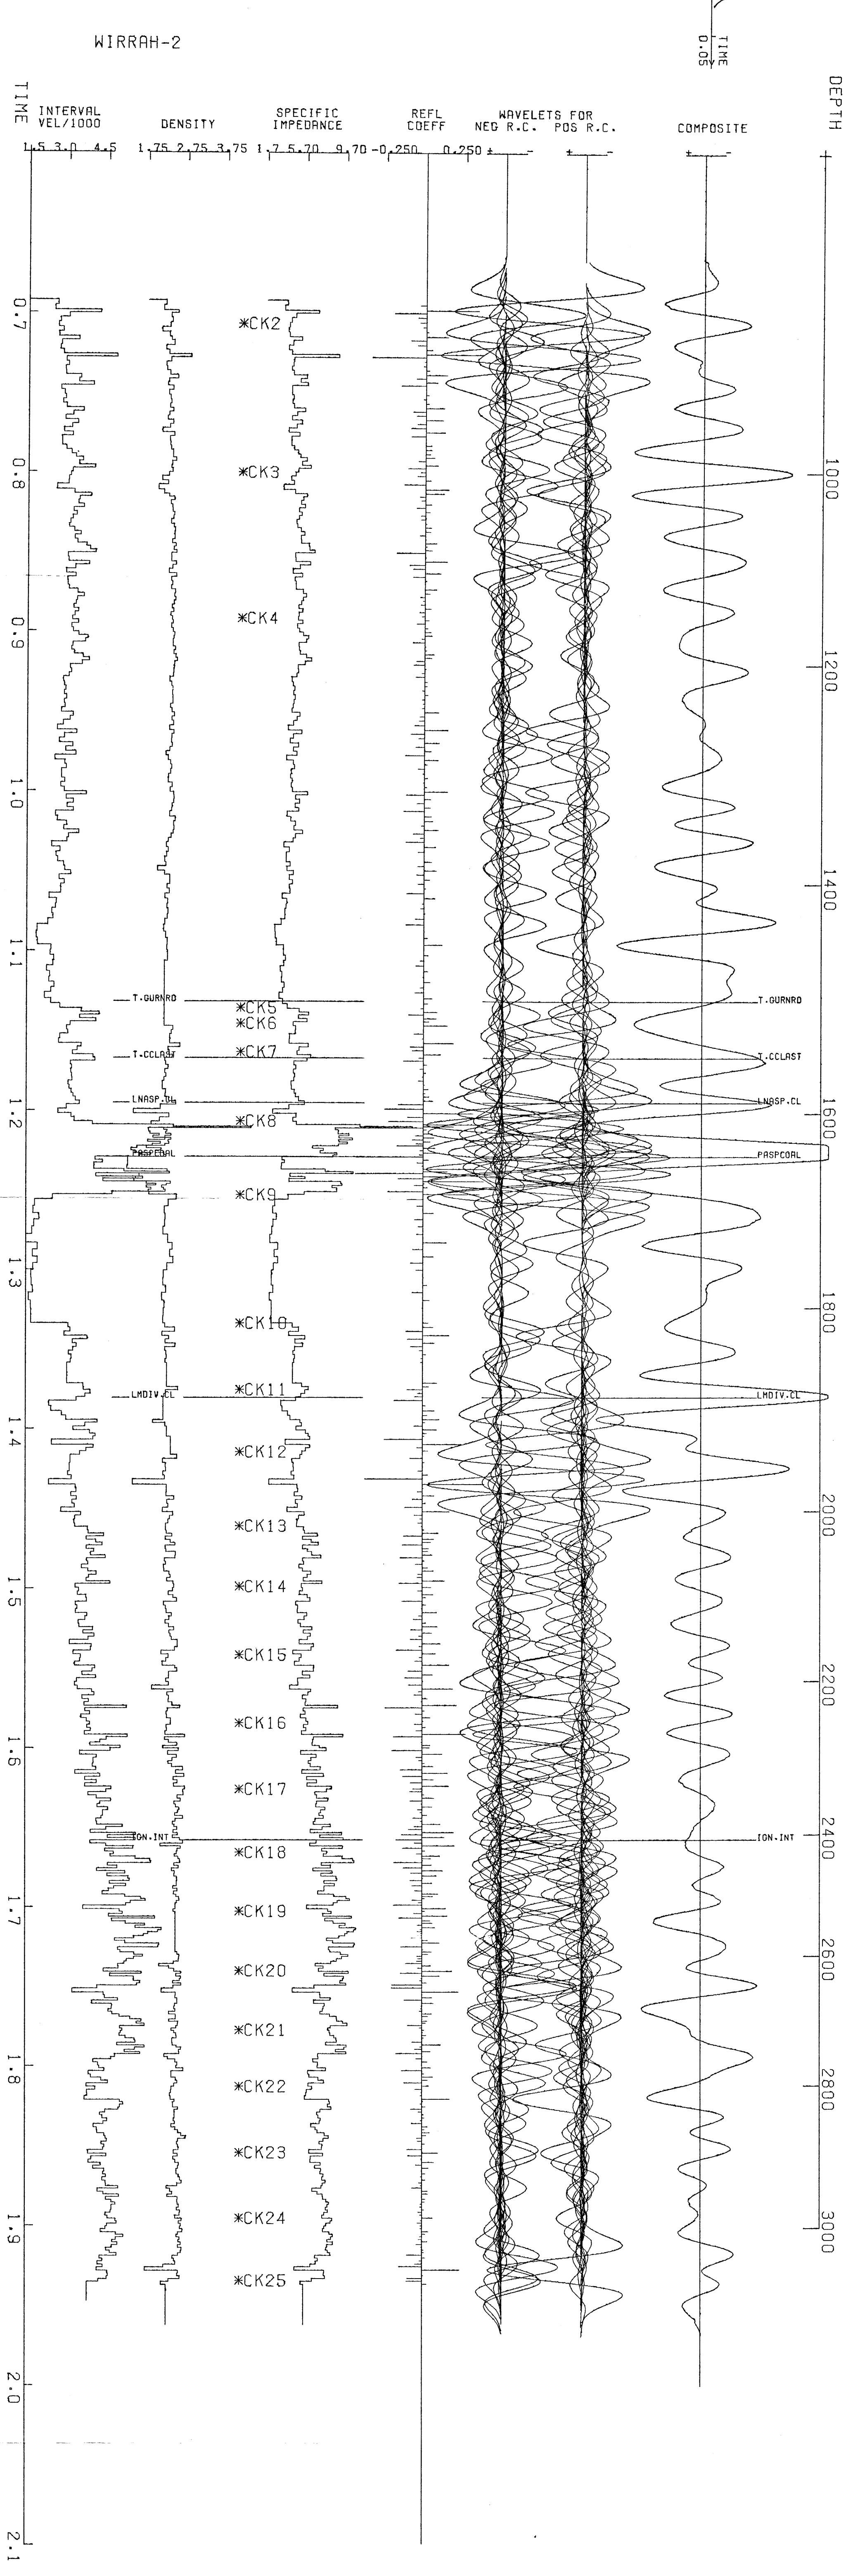

**ESSO AUSTRALIA LIMITED**

WIRRAH-2  
 FOR REX  
 STARTING BLOCK NUMBER 1  
 ENDING BLOCK NUMBER 999  
 PEN. NUMBER 1  
 SCALE FACTOR 1.000  
 PLOT PRIORITY 1  
 PULSE NO 1 TYPE-2 FREQ=25.00

DETAILED PLOT

LINEAR TIME PLOT UNITS=METRIC FEB. 10, 1984 10.46 AM  
 LOG DATUM ELEV. = 21 (DEPTH REF.)  
 AREA DATUM ELEV. = 0  
 CHECK SHOT DATUM ELEV.= 0  
 VELOCITY FROM CHECK SHOT TO AREA DATUM = 300

WIRRAH-2  
 PULSE NO 1 TYPE-2 FREQ=25.00 CYCLE BREADTH=31.19  
 TIME OVERLAY FEB. 10, 1984 10.46 AM