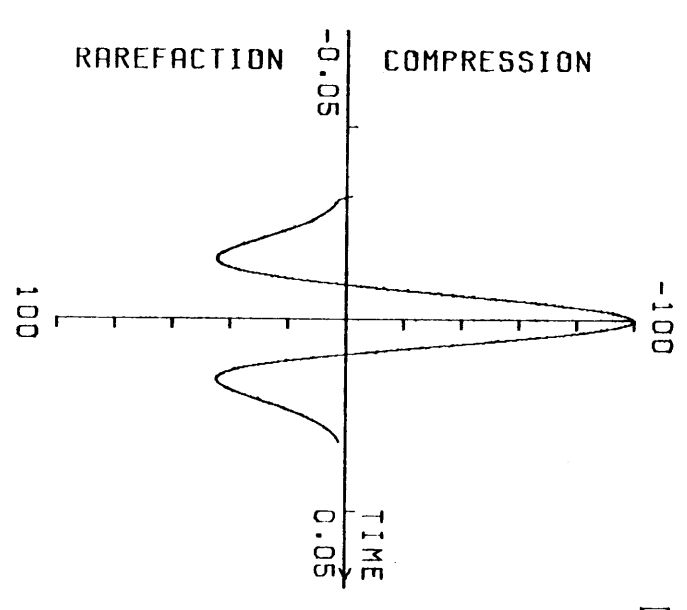

# PILOTFISH-1A

PULSEL NO 1 TYPE-2 FREQ=25.00 CYCLE BREADTH=31.19  
 LINEAR TIME PLOT UNITS=METRIC JAN. 28, 1983 8.09 AM  
 LOG DATUM ELEV. = 21 (DEPTH REF.)  
 AREA DATUM ELEV. = 0  
 CHECK SHOT DATUM ELEV.= 0  
 VELOCITY FROM CHECK SHOT TO AREA DATUM = 300

WELL COMPLETION REPORT VOL. II

PILOTFISH  
 PULSE NO 1 TYPE=2 FREQ=25.00 CYCLE BREADTH=31.19  
 TIME OVERLAY JAN. 28, 1983 8.10 AM