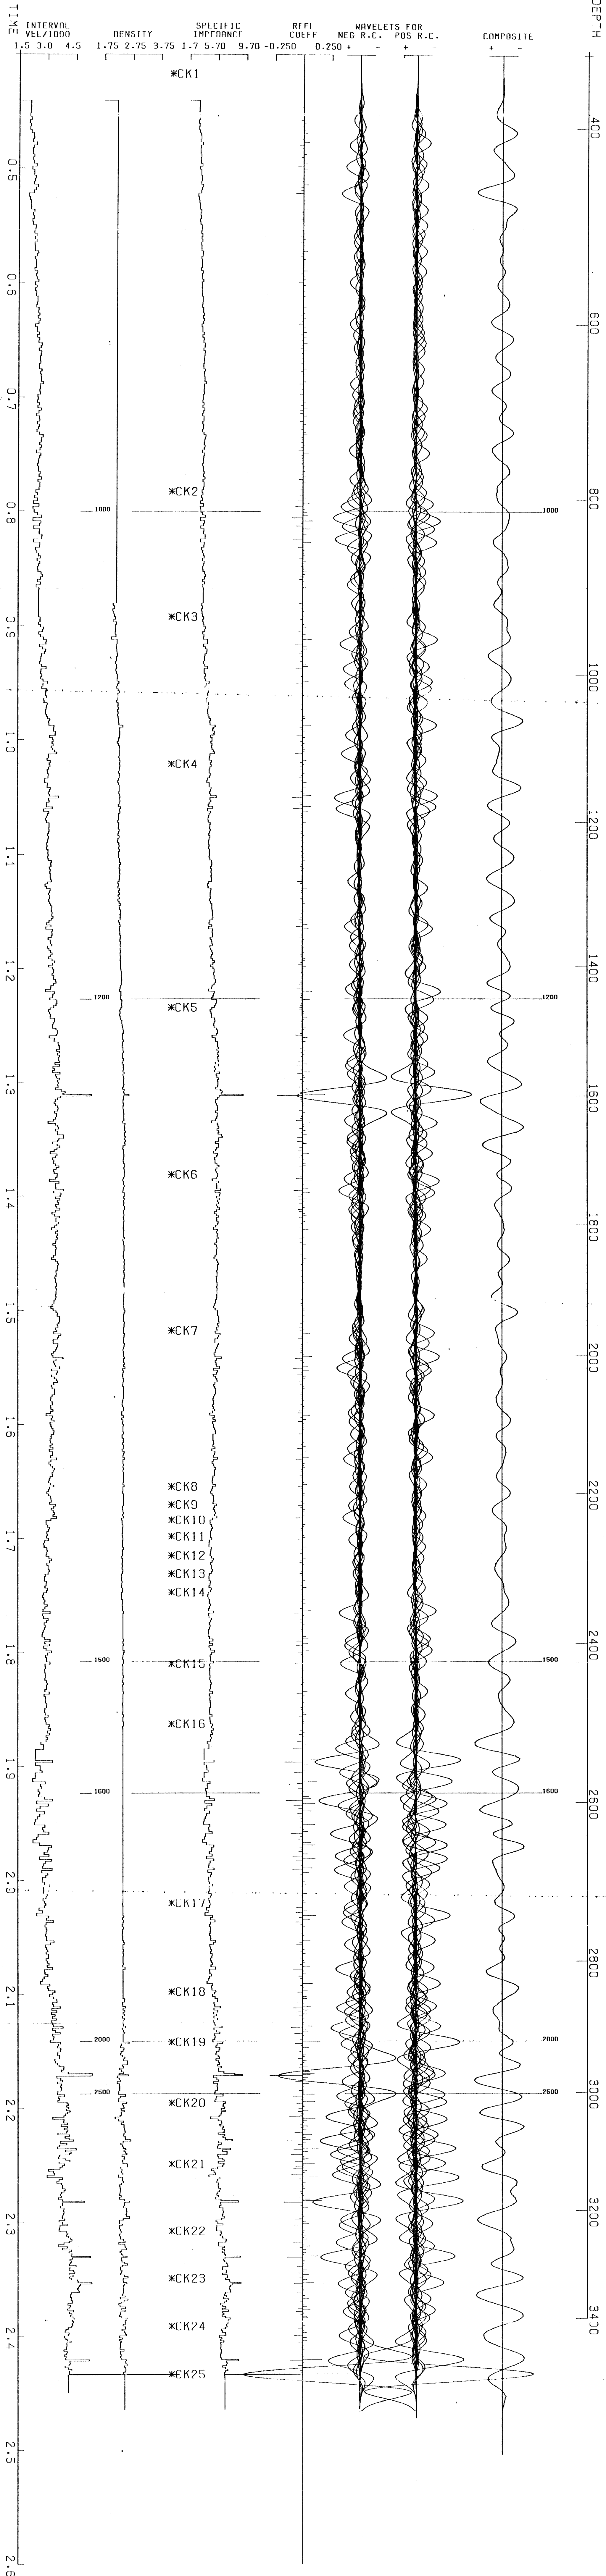

# PILOTFISH-1A

PULSEL NO 1 TYPE-2 FREQ=25.00 CYCLE BREADTH=31.19  
 LINEAR TIME PLOT UNITS=METRIC JAN. 28, 1983 8.09 AM  
 LOG DATUM ELEV. = 21 (DEPTH REF.)  
 AREA DATUM ELEV. = 0  
 CHECK SHOT DATUM ELEV.= 0  
 VELOCITY FROM CHECK SHOT TO AREA DATUM = 300

WELL COMPLETION REPORT VOL. II

PILOTFISH  
 PULSE NO 1 TYPE=2 FREQ=25.00 CYCLE BREADTH=31.19  
 TIME OVERLAY JAN. 28, 1983 8.10 AM