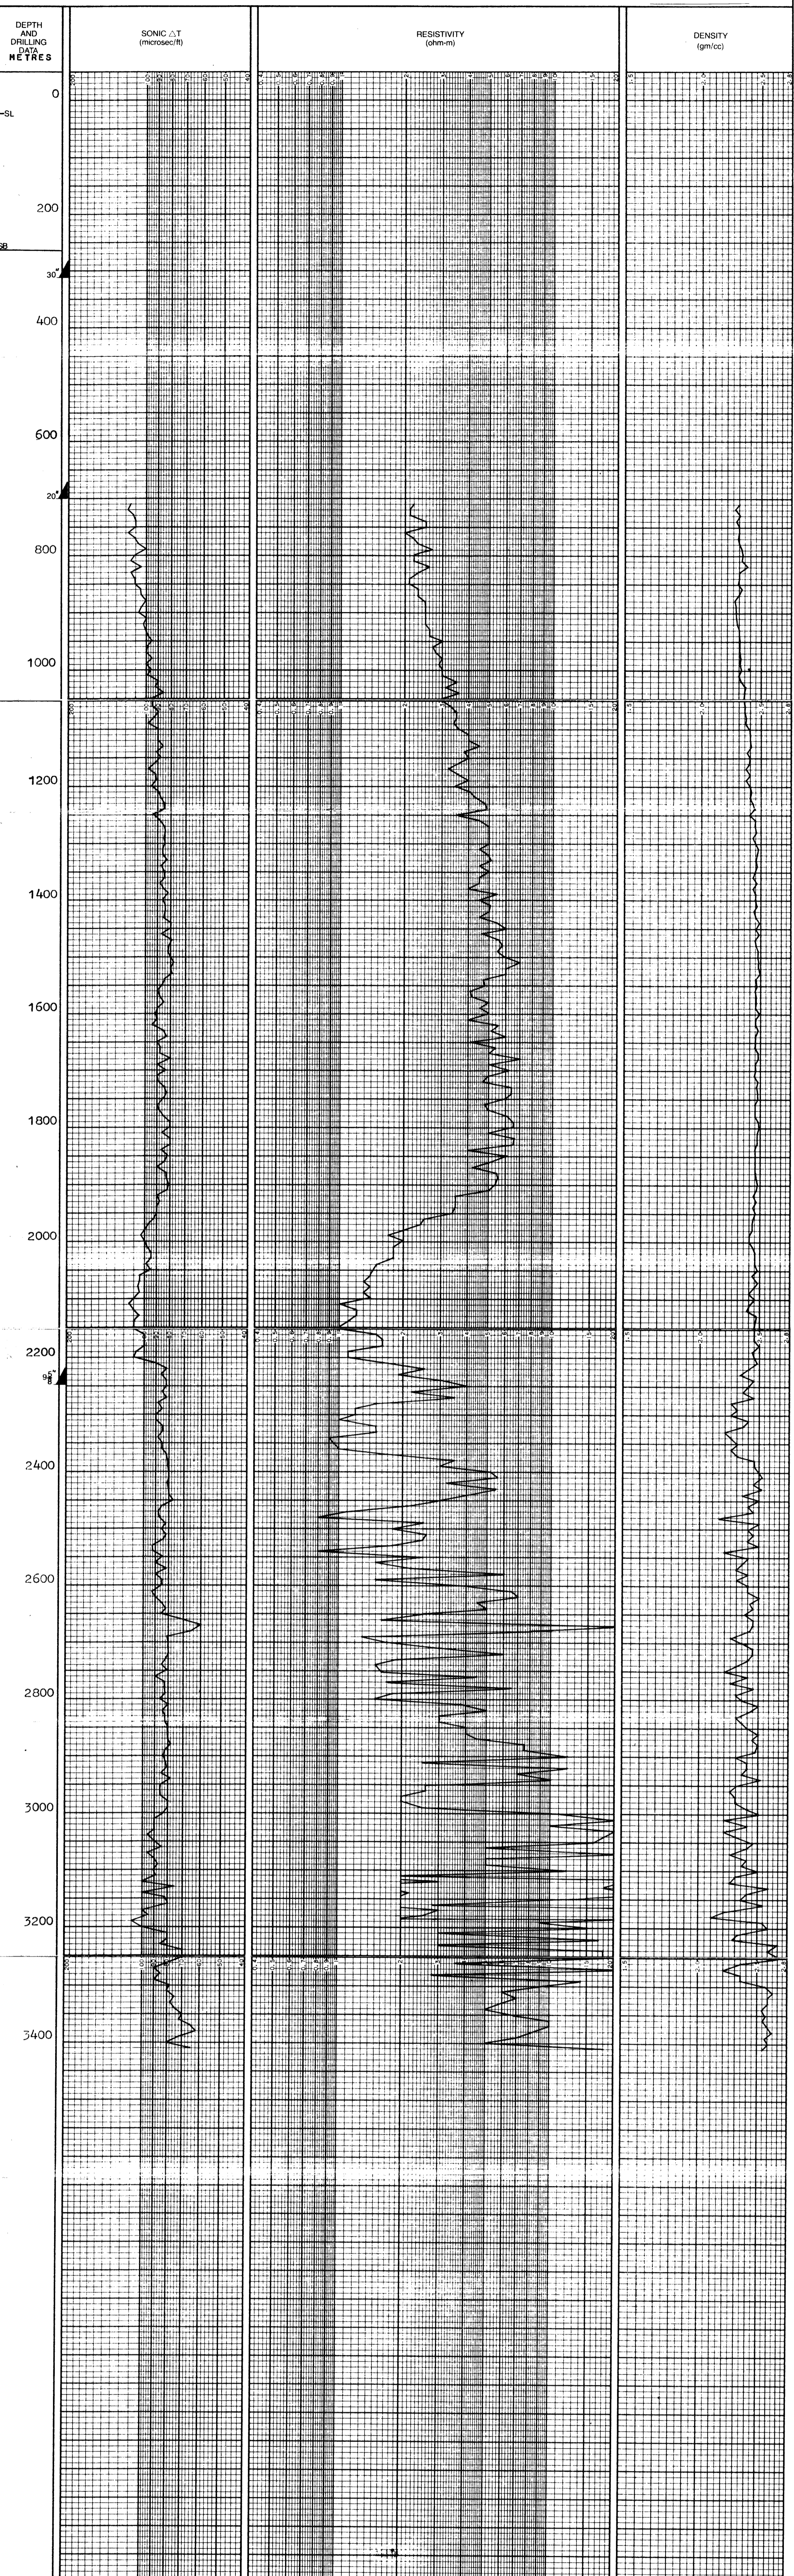

WIRELINE DATA PRESSURE LOG

DEPT. NAT. RES & ENV
PE602289

Report