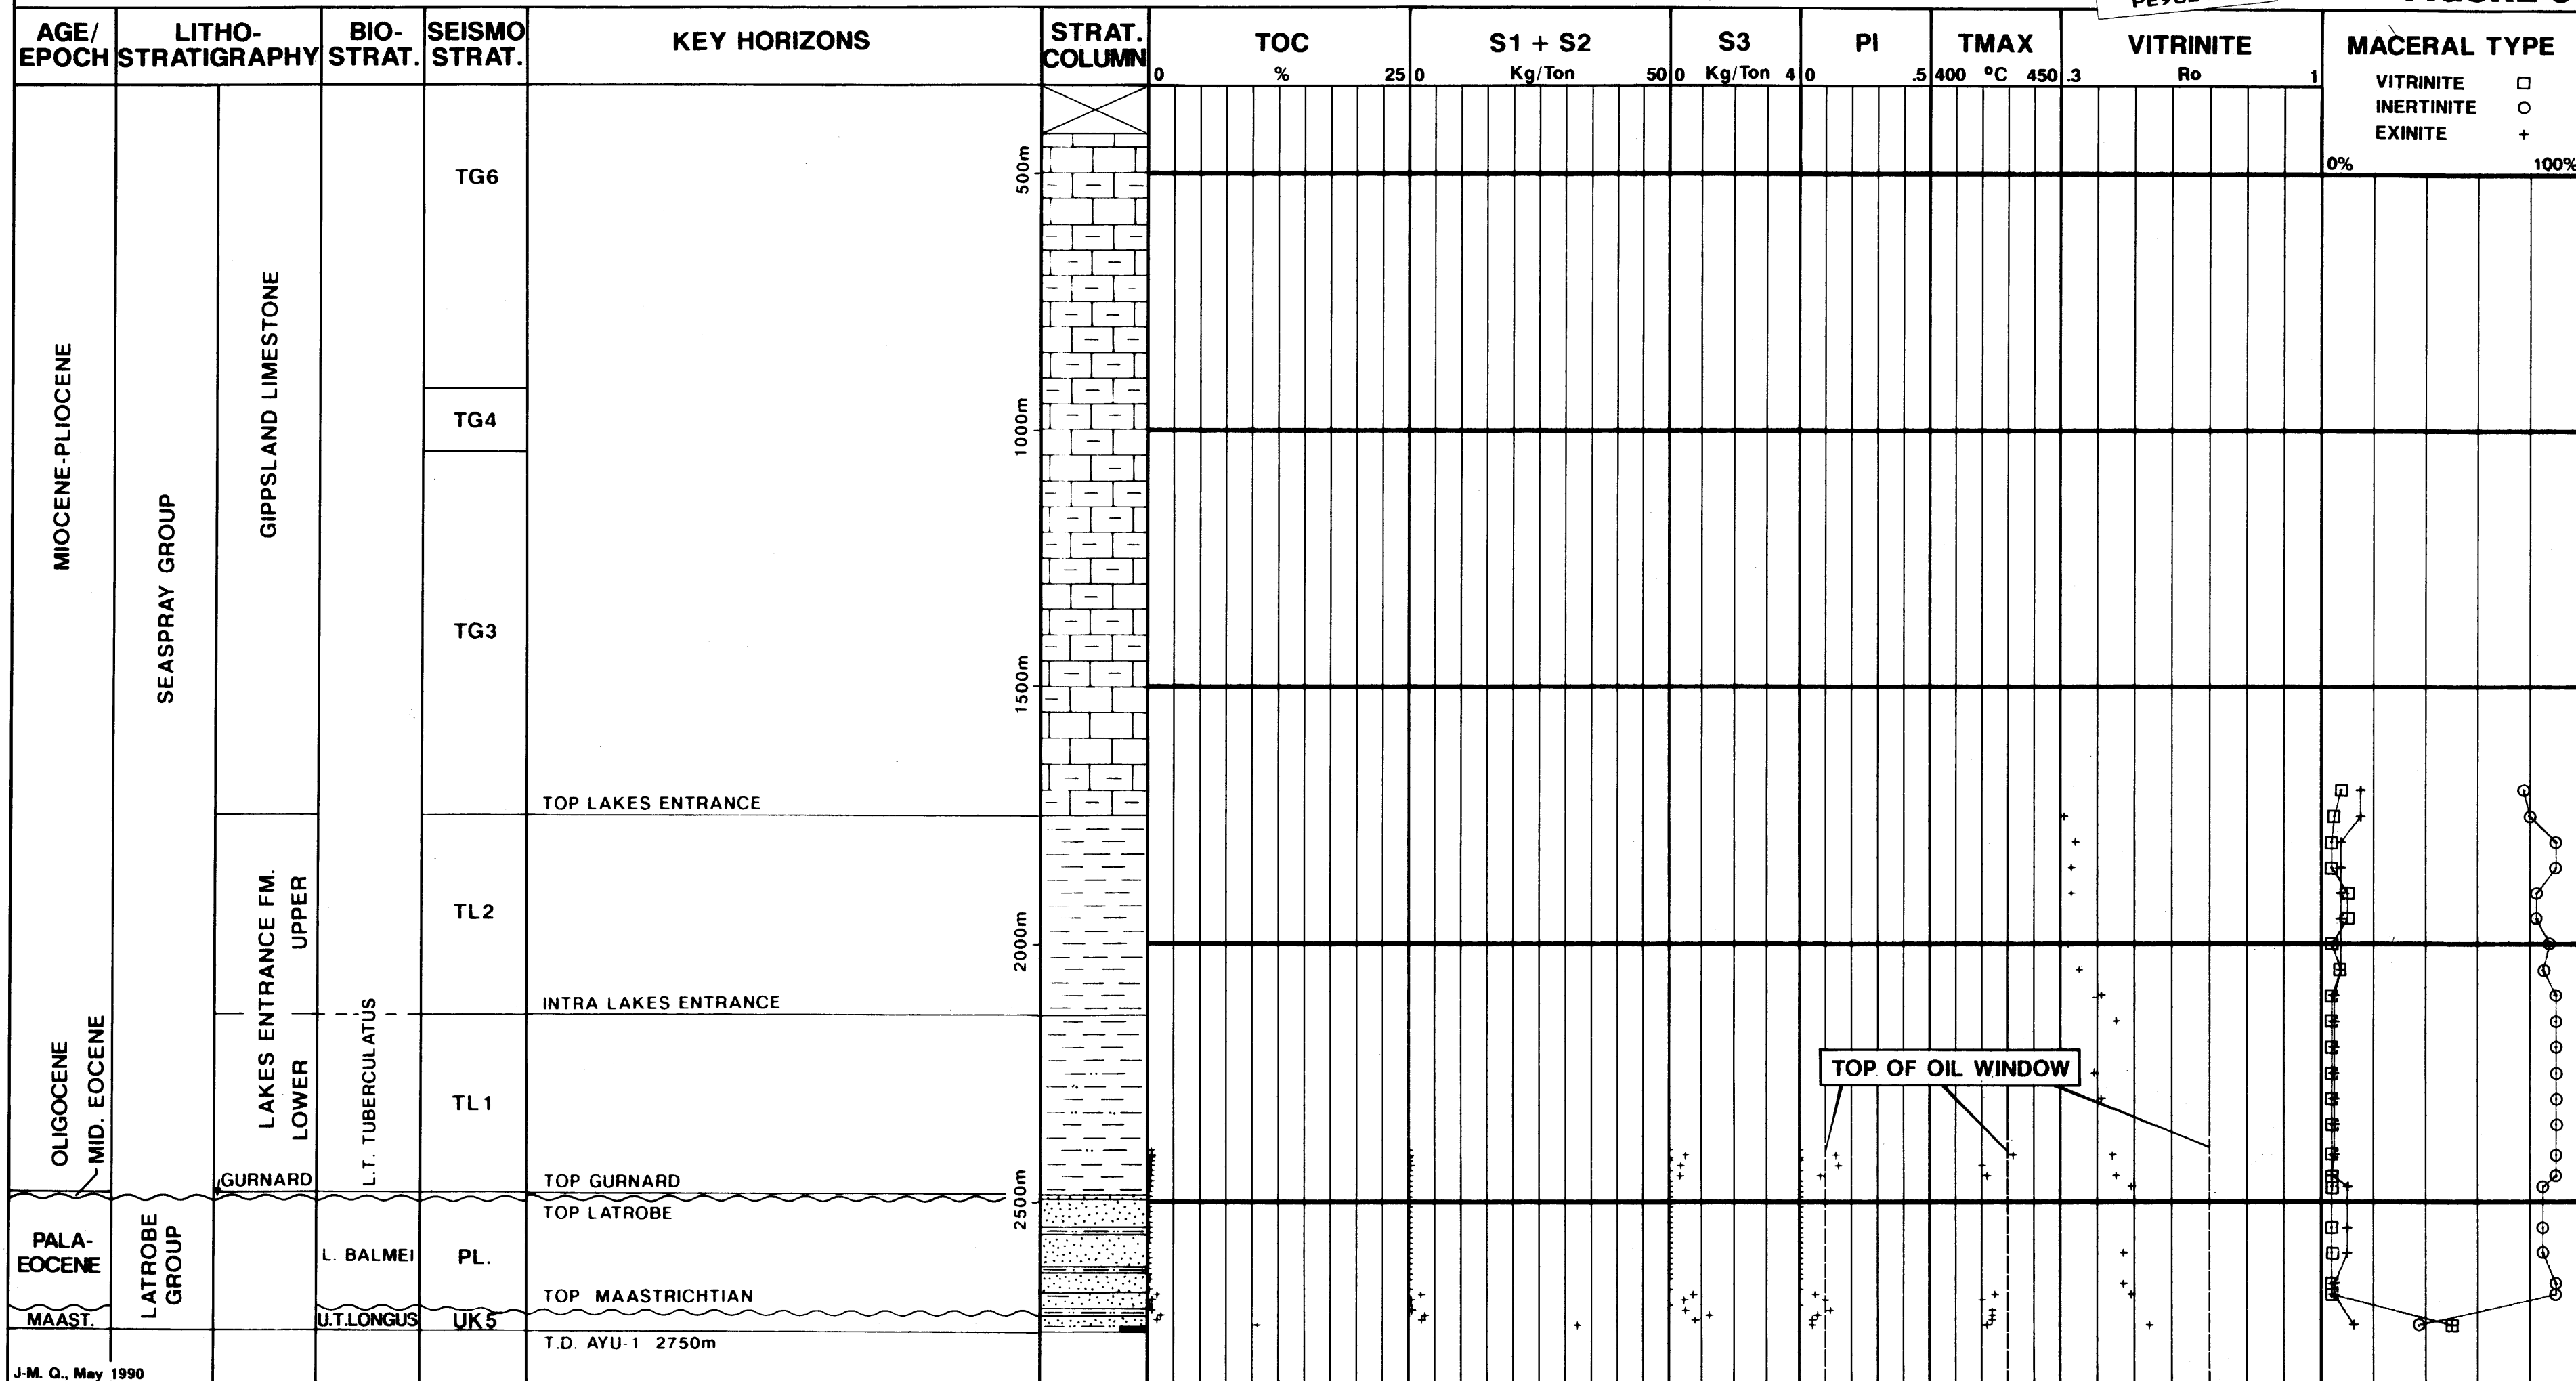

# AYU-1 STRATIGRAPHY AND PYROLYSIS DATA

## FIGURE 3

TOP OF OIL WINDOW