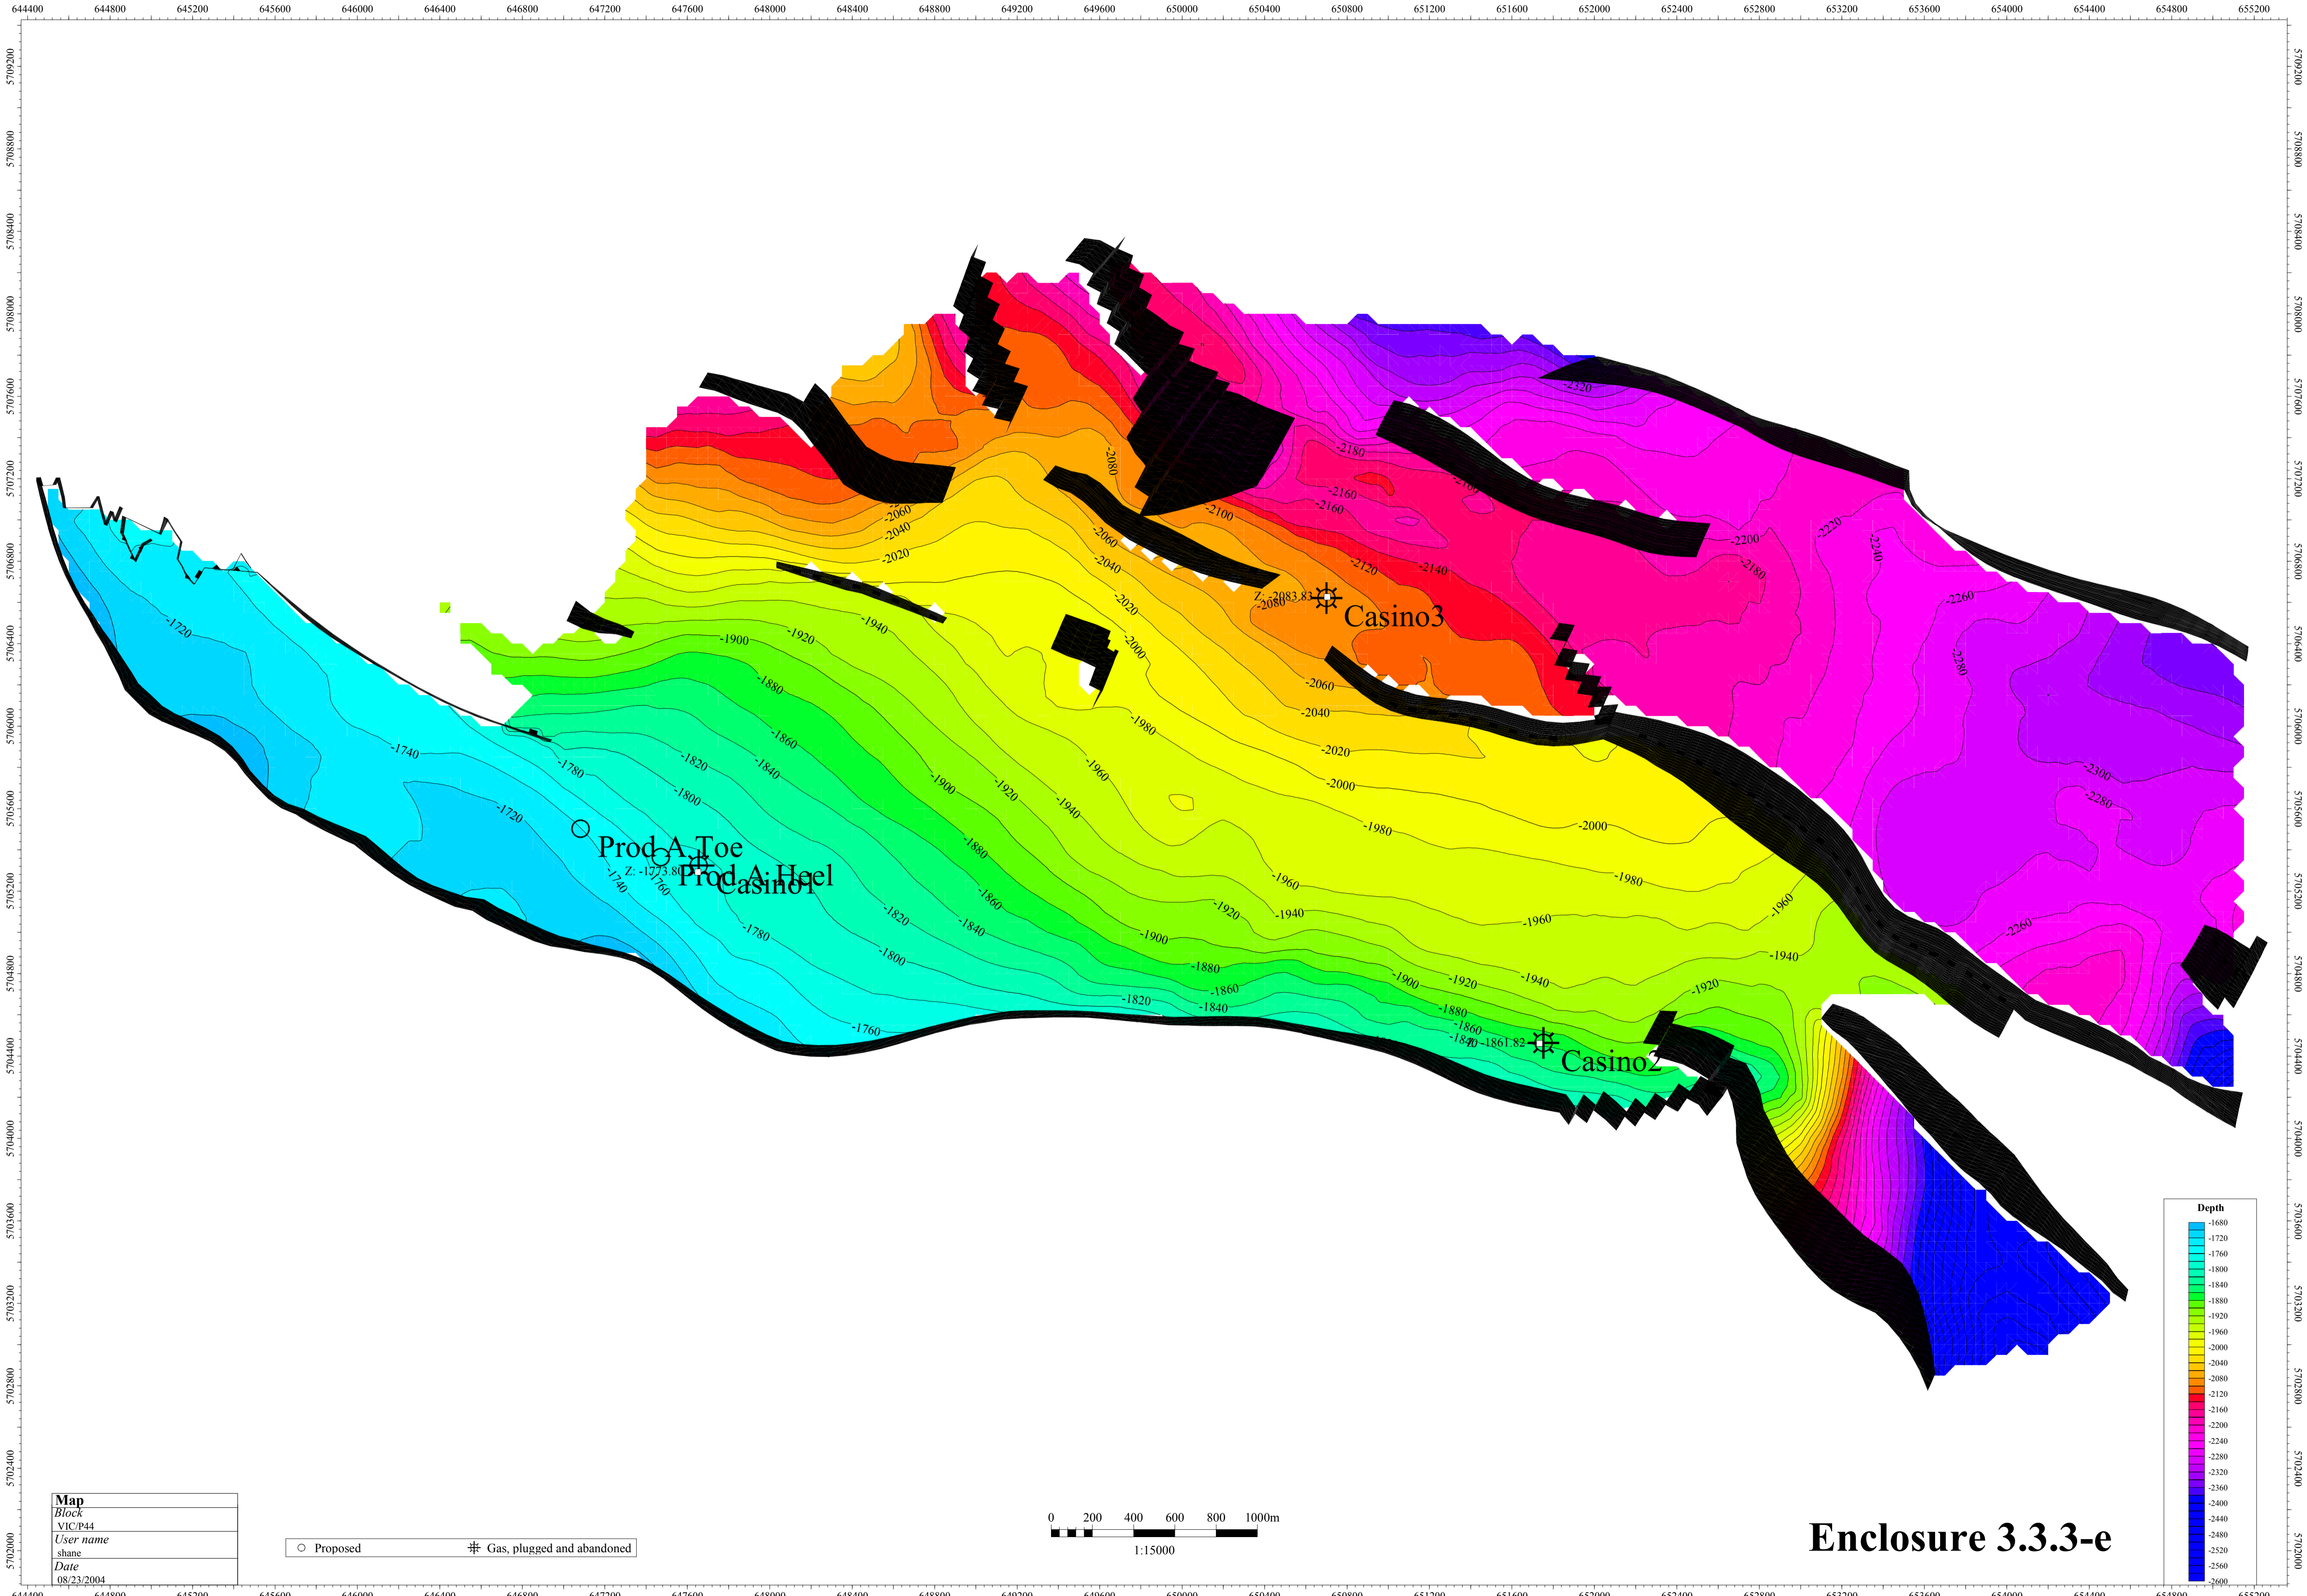

Base Waarre A - Depth Sub Sea

| Map |
|------------|
| Block |
| VIC/P44 |
| User name |
| shane |
| Date |
| 08/23/2004 |

○ Proposed † Gas, plugged and abandoned

0 200 400 600 800 1000m
1:15000

Enclosure 3.3.3-e