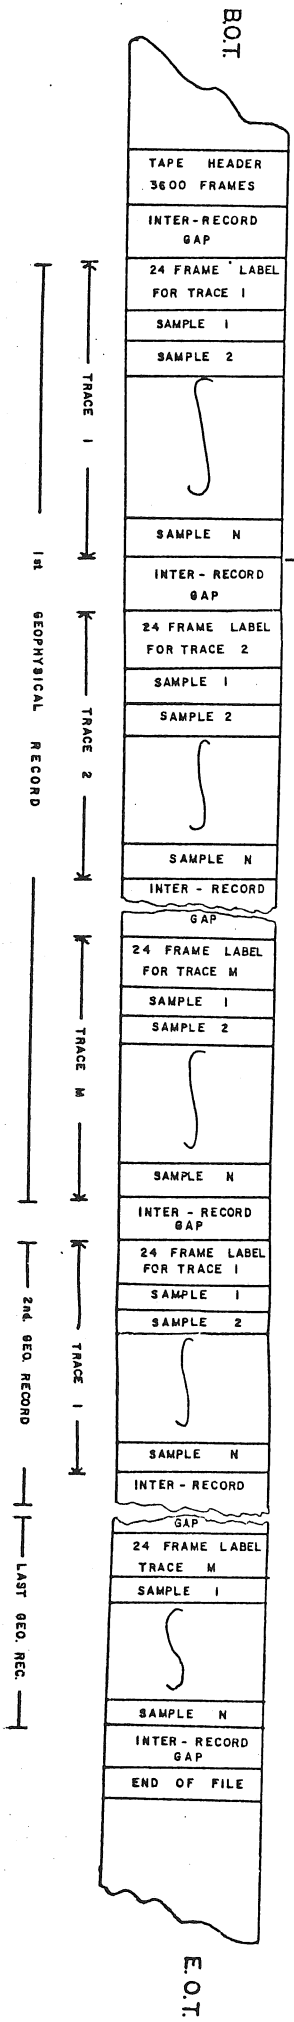

PE009072

RAY 3300/1700 DE-MULTIPLIED TAPE  
 16 BIT BINARY WORD  
 9 TRACK - IBM COMPATIBLE

SEE NOTE 1

BIT CONFIGURATION

NOTE 1: 3300 PROCESSED DATA CONTAINS A 52 BYTE TRAILER LABEL AT THE END OF EACH TRACE

TAPE HEADER: HEADER IS MIXED BINARY AND ESCDIC. TWO ESCDIC CHARACTERS/WORD. ONE ESCDIC CHARACTER/FRAME.

DATA: BITS IN THE INDICATED POSITIONS REPRESENT THE INDICATED POWERS OF 2 - BINARY RECORDING. HIGH ORDER BIT IS A SIGN BIT. DATA IS RECORDED IN 2'S COMPLEMENT, ODD PARITY.