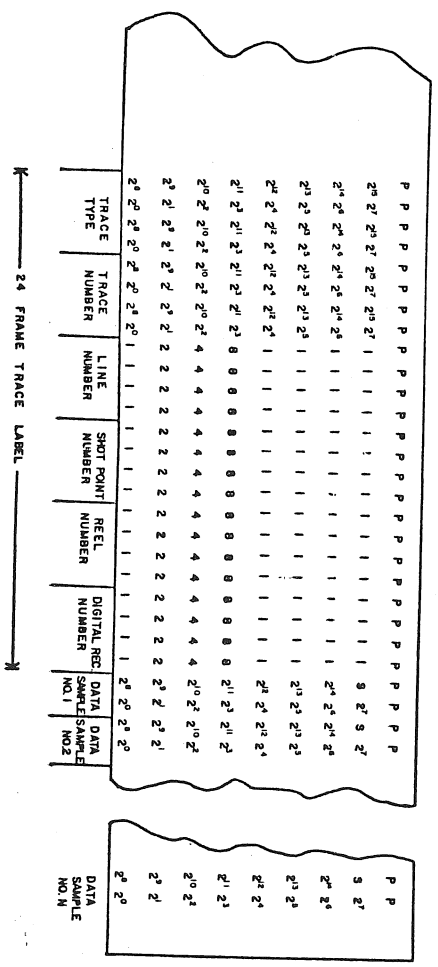

PE009072

RAY 3300/1700 DE-MULTIPLIED TAPE  
 16 BIT BINARY WORD  
 9 TRACK - IBM COMPATIBLE

SEE NOTE 1

BIT CONFIGURATION

NOTE 1: 3300 PROCESSED DATA CONTAINS A 52 BYTE TRAILER LABEL AT THE END OF EACH TRACE

TAPE HEADER: HEADER IS MIXED BINARY AND ESCDIC. TWO ESCDIC CHARACTERS/WORD. ONE ESCDIC CHARACTER/FRAME.

DATA: BITS IN THE INDICATED POSITIONS REPRESENT THE INDICATED POWERS OF 2 - BINARY RECORDING. HIGH ORDER BIT IS A SIGN BIT. DATA IS RECORDED IN 2'S COMPLEMENT, ODD PARITY.