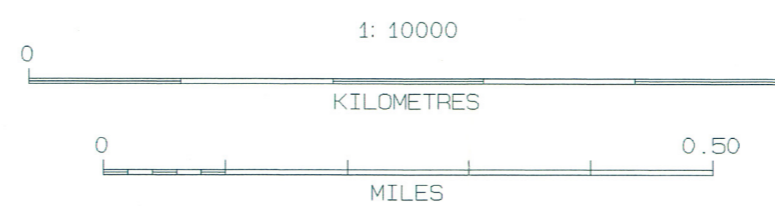

TREGONY

UNIVERSAL TRANSVERSE MERCATOR PROJECTION
AUSTRALIAN NATIONAL SPHEROID
CENTRAL MERIDIAN 141 00 00 E
MAPSHEET DATUM: "AG84"

Santos

Belfast-Waarre
Time Interval Map
M.Majedi
OCT. 99

Date: June 19, 2000	Author:	PROJECT:
Client: Santos	Drawn:	2
Datum: AUSTRALIAN NATIONAL	Scale:	