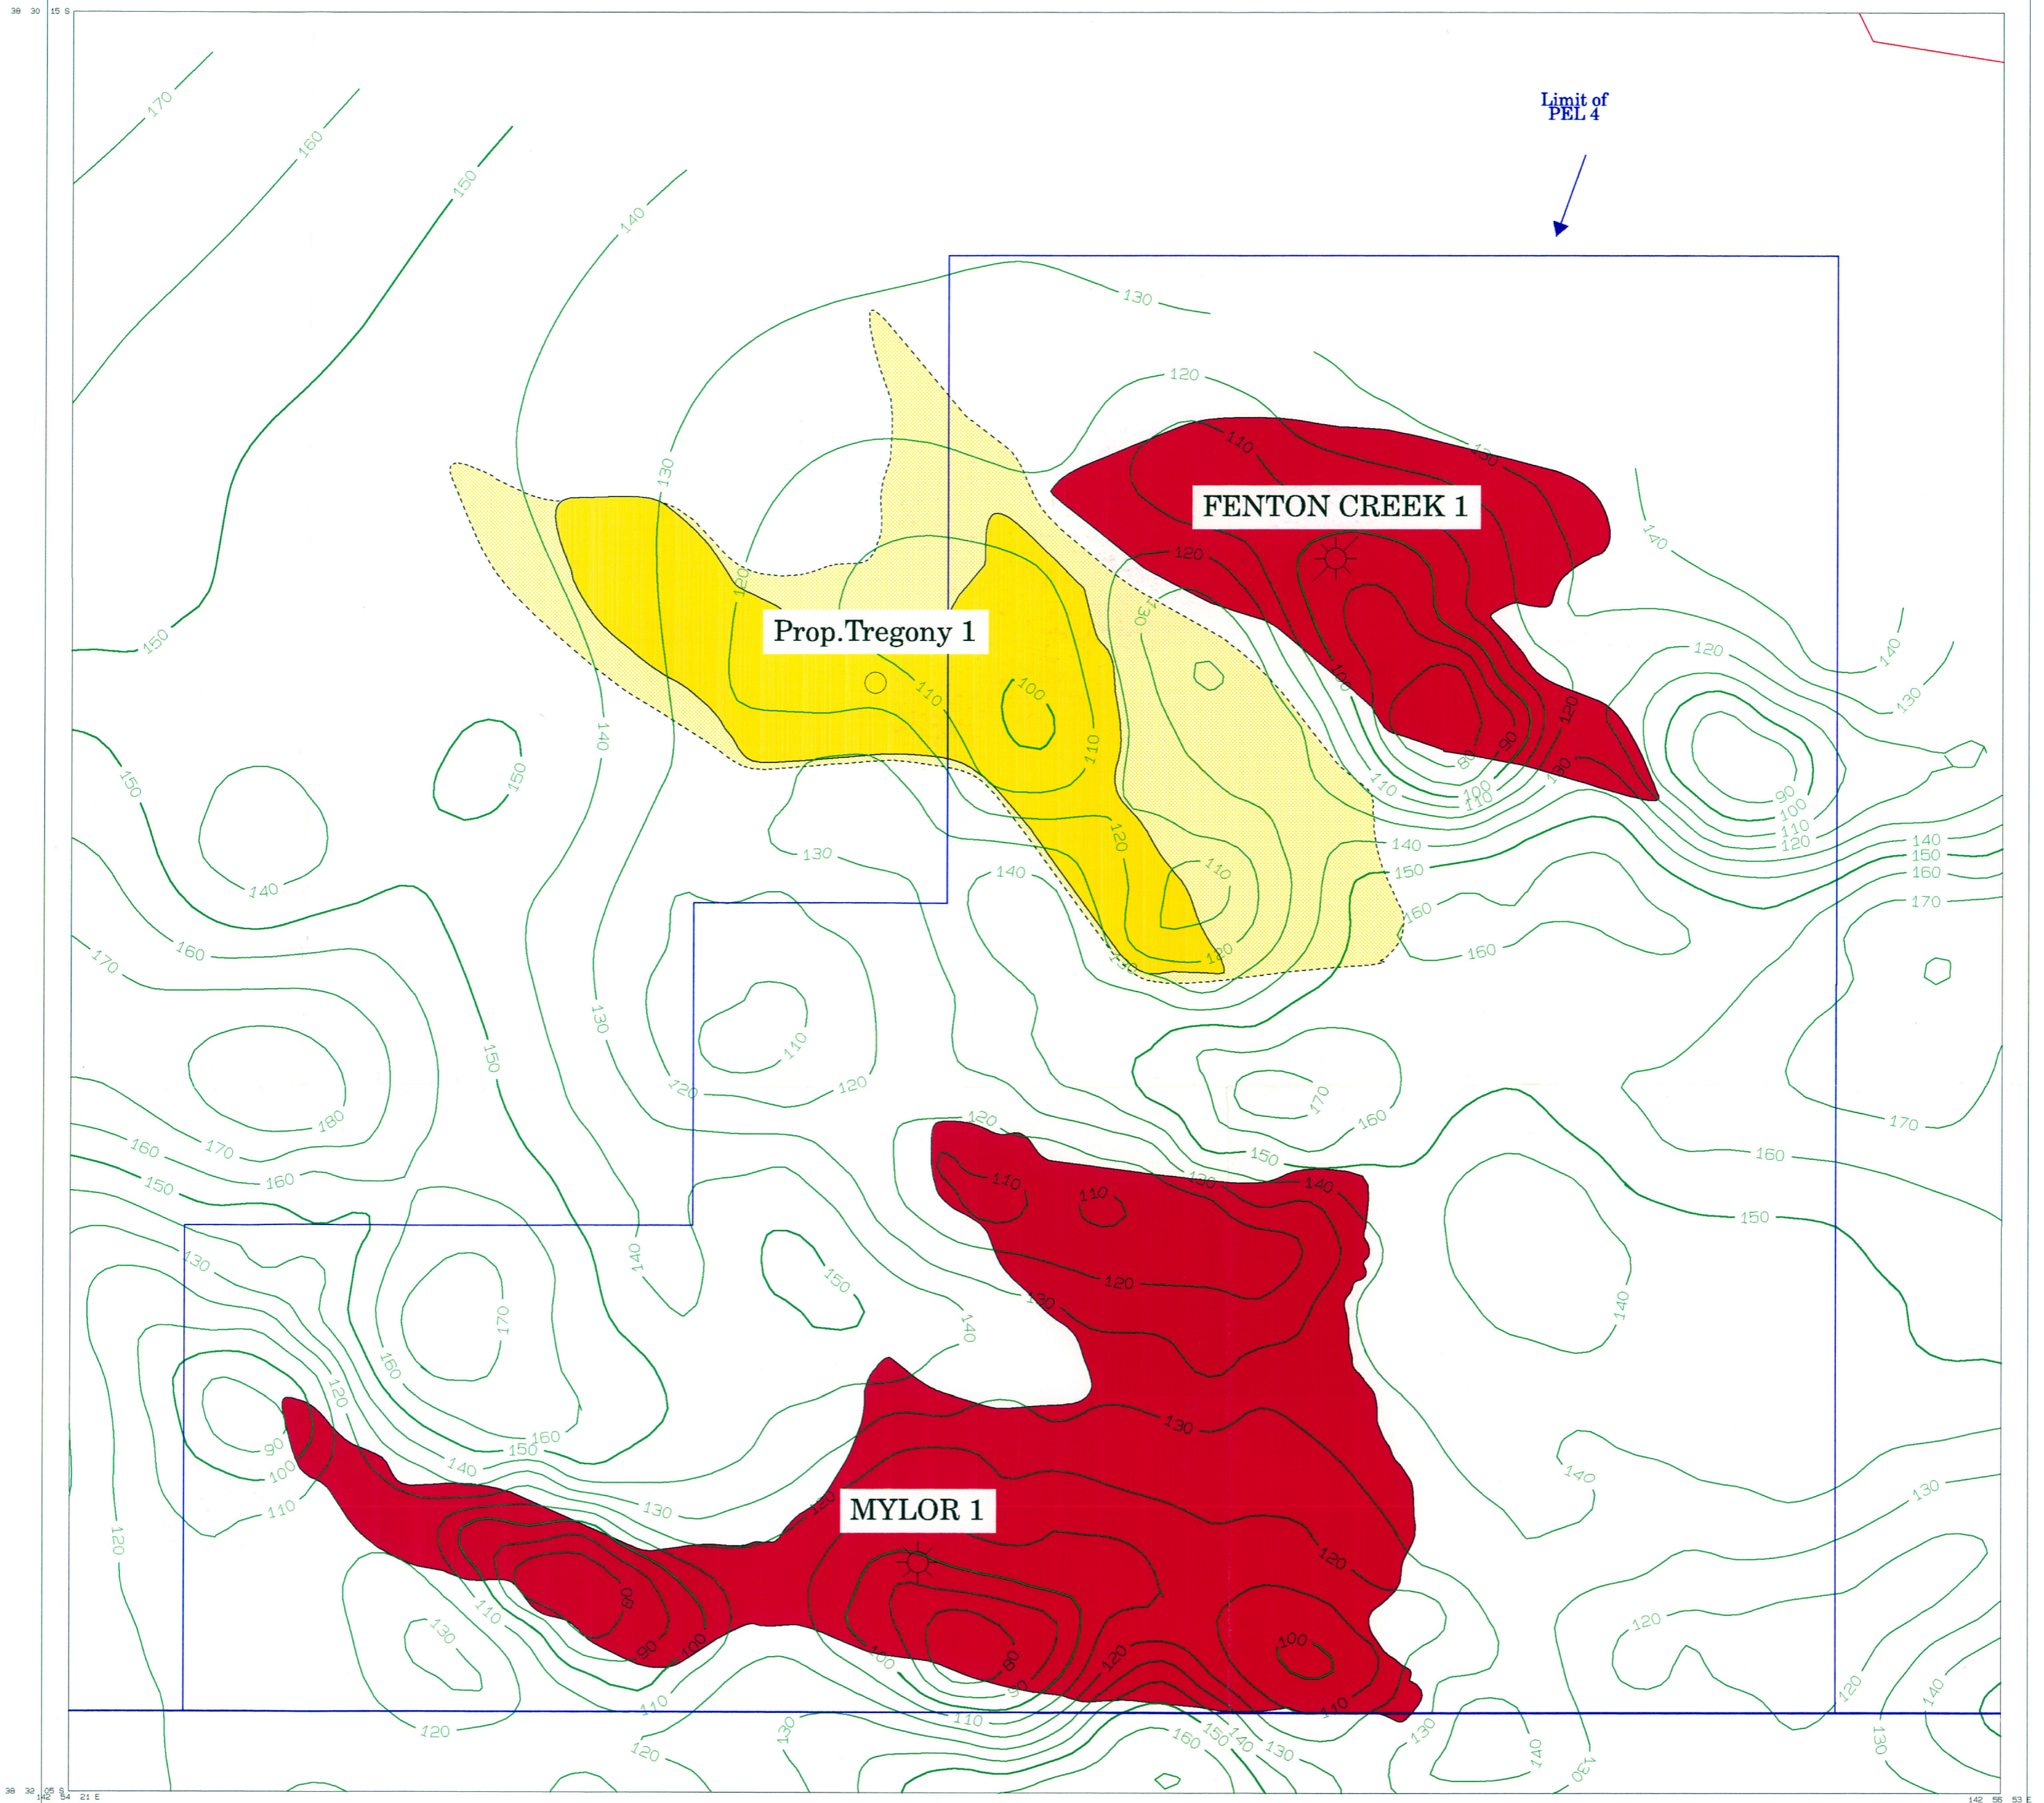

TREGONY

UNIVERSAL TRANSVERSE MERCATOR PROJECTION
AUSTRALIAN NATIONAL SPHEROID
CENTRAL MERIDIAN 141 00 00 E
MAPSHEET DATUM: "AG84"

Santos

Belfast-Waarre
Time Interval Map
M.Majedi
OCT. 99

Date: June 19, 2000	Author:	PROJECT:
Client: Santos	Drawn:	2
Datum: AUSTRALIAN NATIONAL	Scale:	

DEPT. NAT. RES & ENV
PE909130