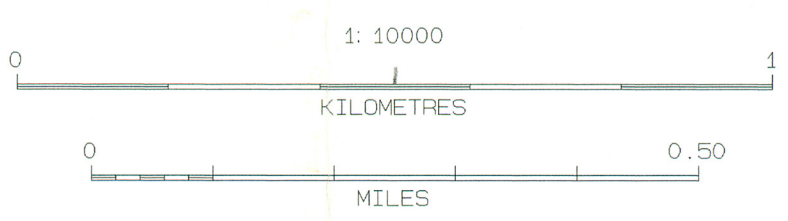

TREGONY

UNIVERSAL TRANSVERSE MERCATOR PROJECTION
 AUSTRALIAN NATIONAL SPHEROID
 CENTRAL MERIDIAN 141 00 00 E
 MAPSHEET DATUM: "AGDB4"

Santos

Near Top Waarre Sand
 Time Map
 M.Majedi
 Feb. 2000

Tregony - 1