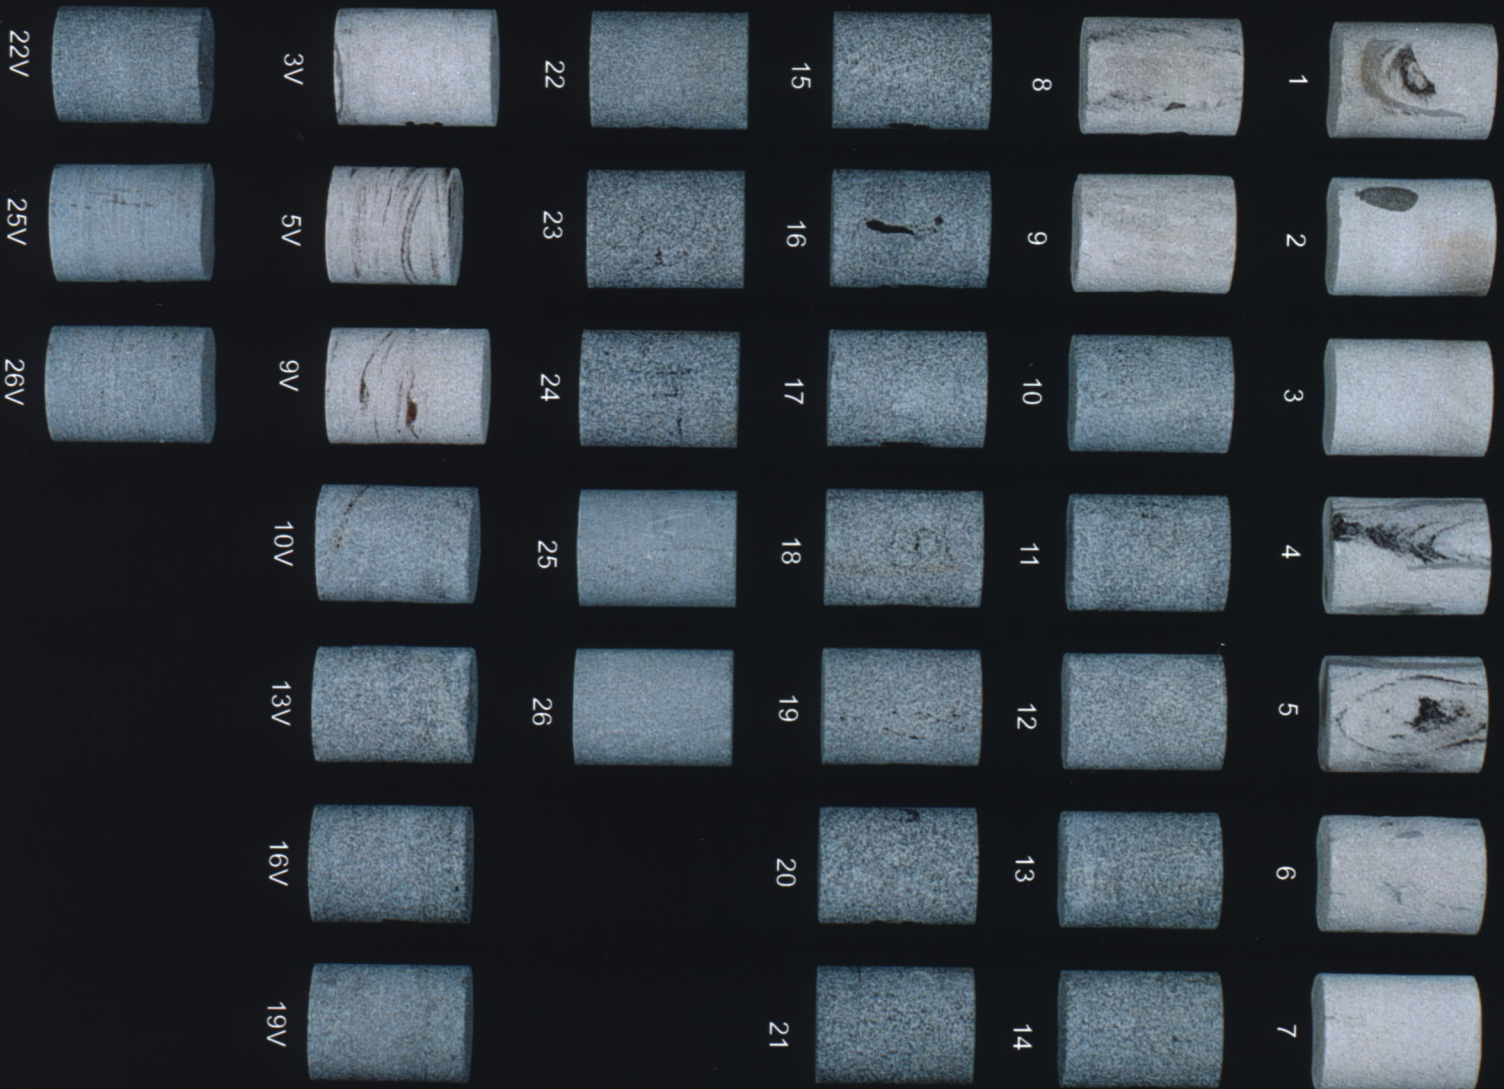

SKULL CREEK WEST No.1

DEPT. NAT. RES & ENV

PE907592

GREY SCALE

COLOUR REFERENCE