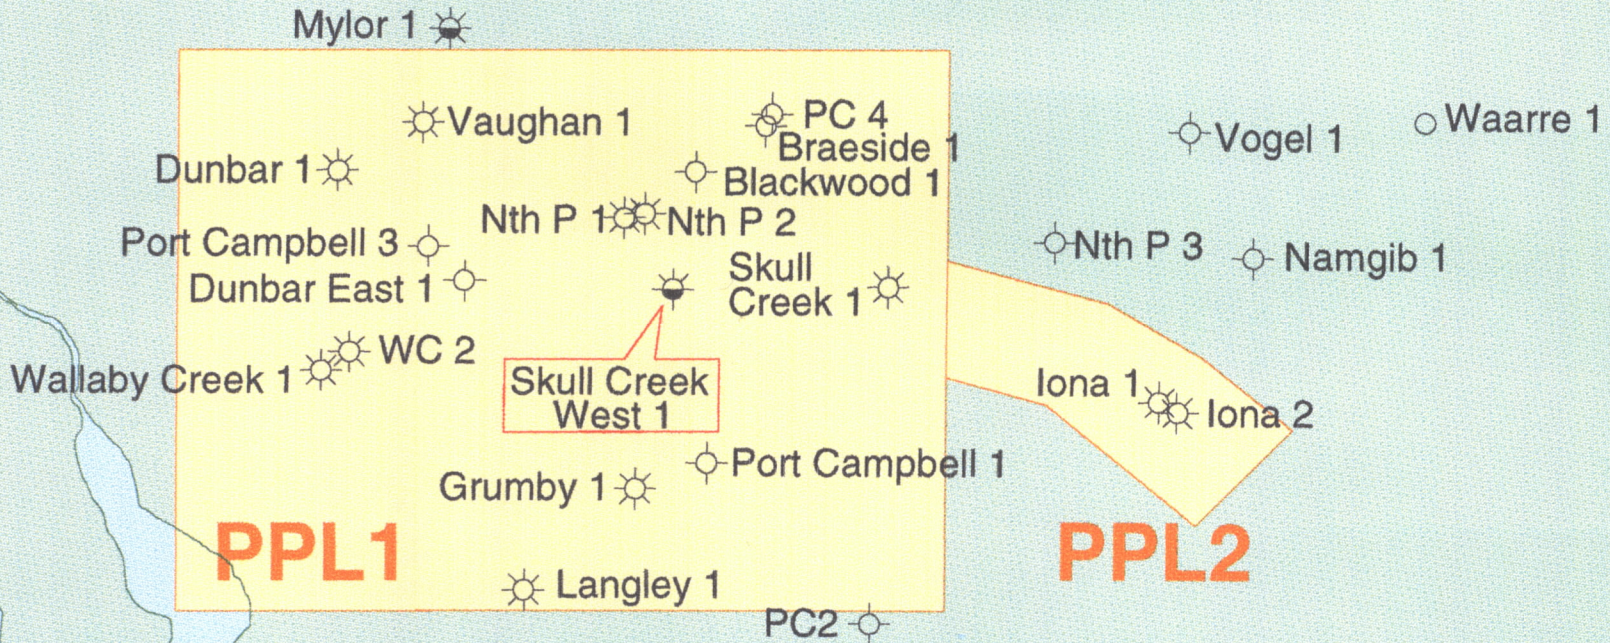

LEGEND

-  Gas well with oil show
-  Dry hole
-  Gas well
-  Well with gas and oil shows

0 km 5  
AGD66

ONSHORE OTWAY BASIN - VICTORIA

PPL1 & PPL2

WELL LOCATION MAP

DEPT. NAT. RES & ENV

PE907573

PEP108

FIGURE 1