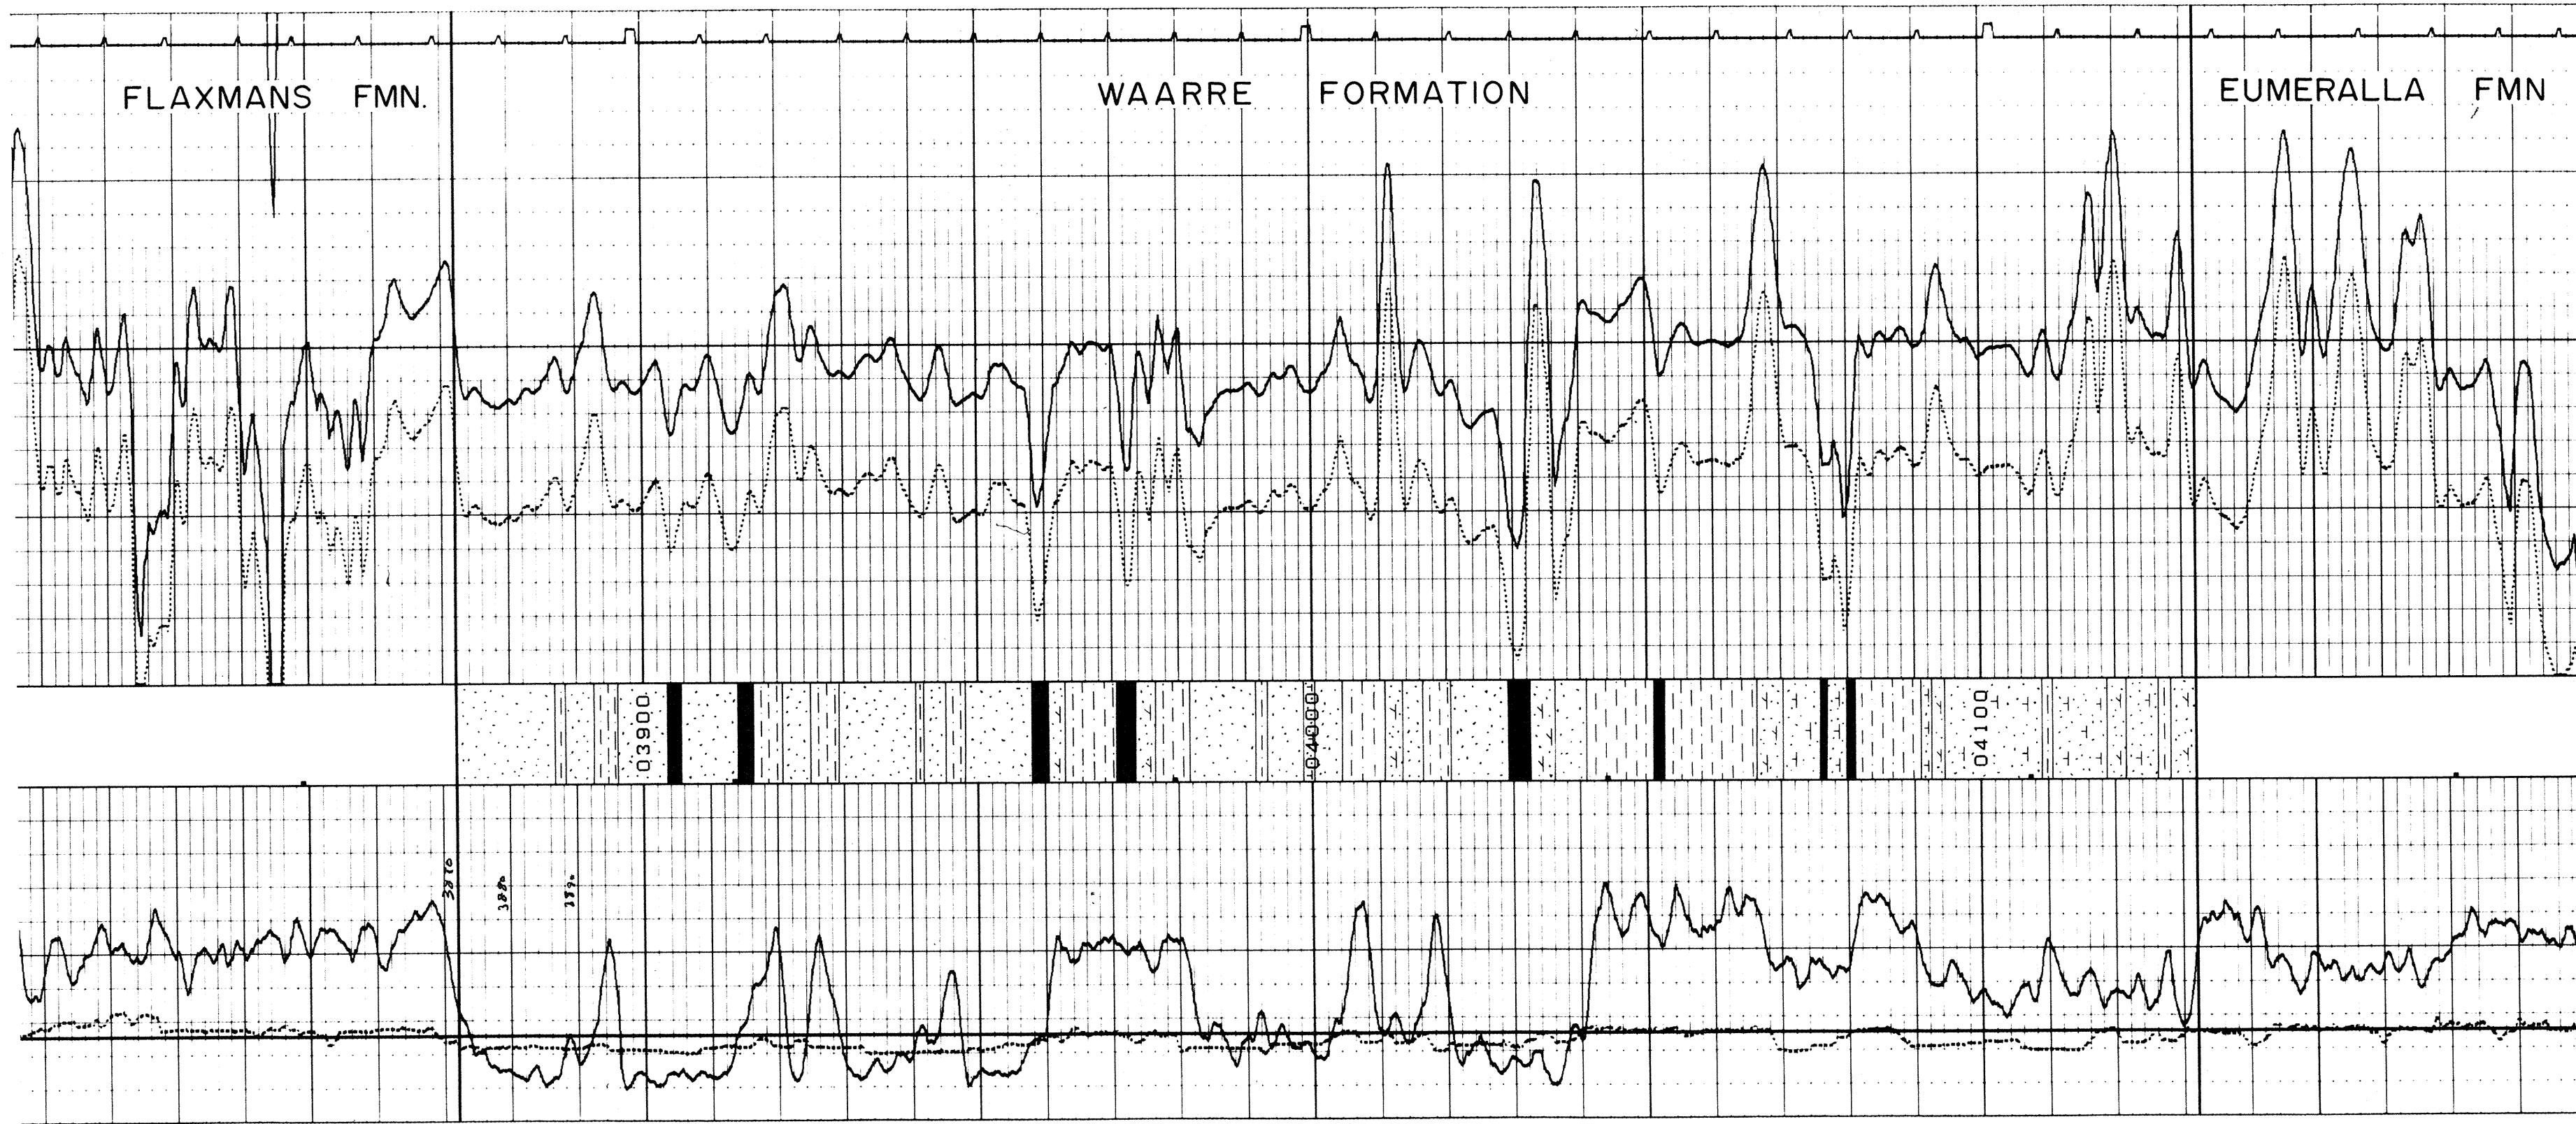

B.H.C. SONIC LOG

GO International

LITHOLOGIES

- 1 [Pattern 1]
- 2 [Pattern 2]
- 3 [Pattern 3]
- 4 [Pattern 4]
- 5 [Pattern 5]

NOTE: Refer to text for description.

NORTH PAARATTE-3
INTERPRETIVE LITHOLOGY OF WAARRE FMN.

SCALE : 5" = 100'

FIGURE 6