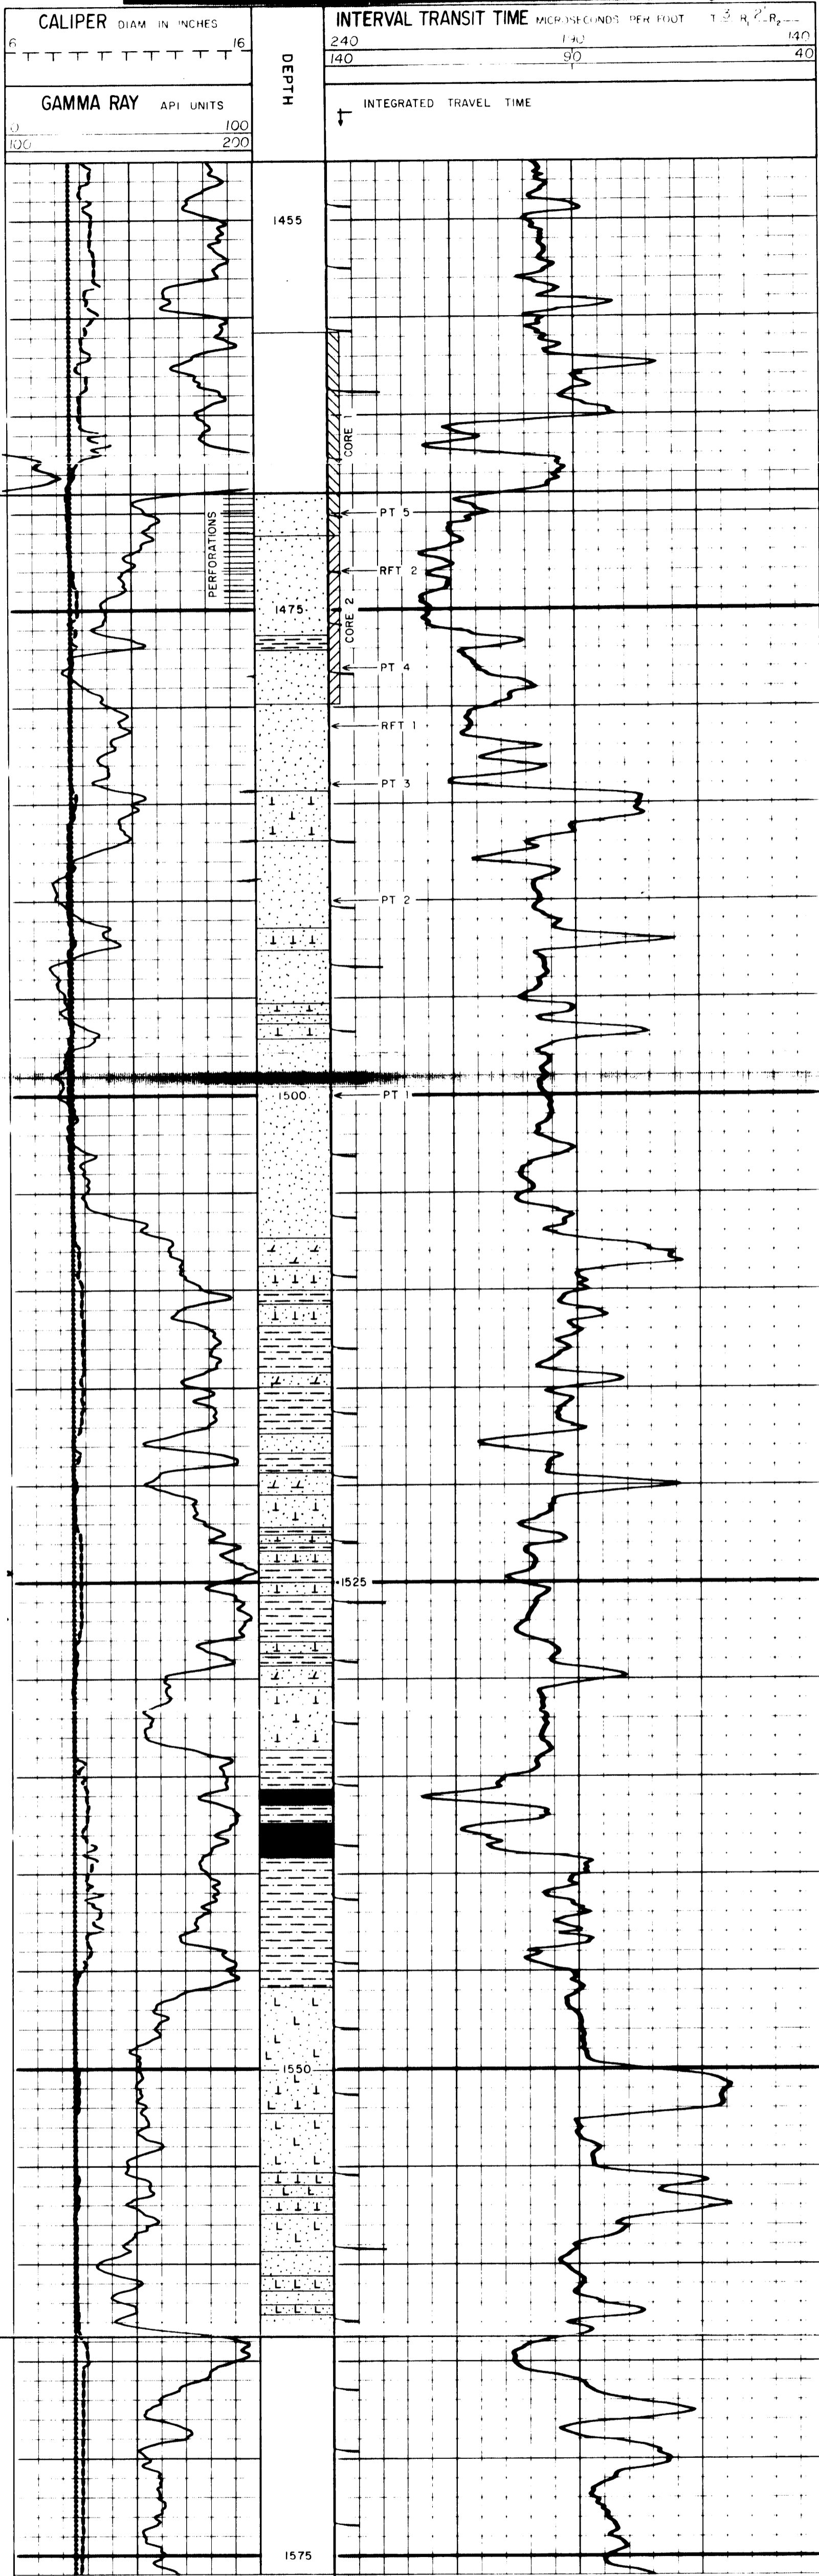

BOREHOLE COMPENSATED SONIC LOG

FLAXMANS FORMATION

WAARRE FORMATION

EUMERALLA FM

LITHOLOGIES

- 1 [Pattern]
- 2 [Pattern]
- 3 [Pattern]
- 4 [Pattern]
- 5 [Pattern]
- 6 [Pattern]

NOTE Refer to text for description

LEGEND

- RFT Repeat Formation Test
- PT Pressure Test Only

NORTH PAARATTE 2
INTERPRETIVE LITHOLOGY OF WAARRE FM.

Scale 1:200

Figure 5