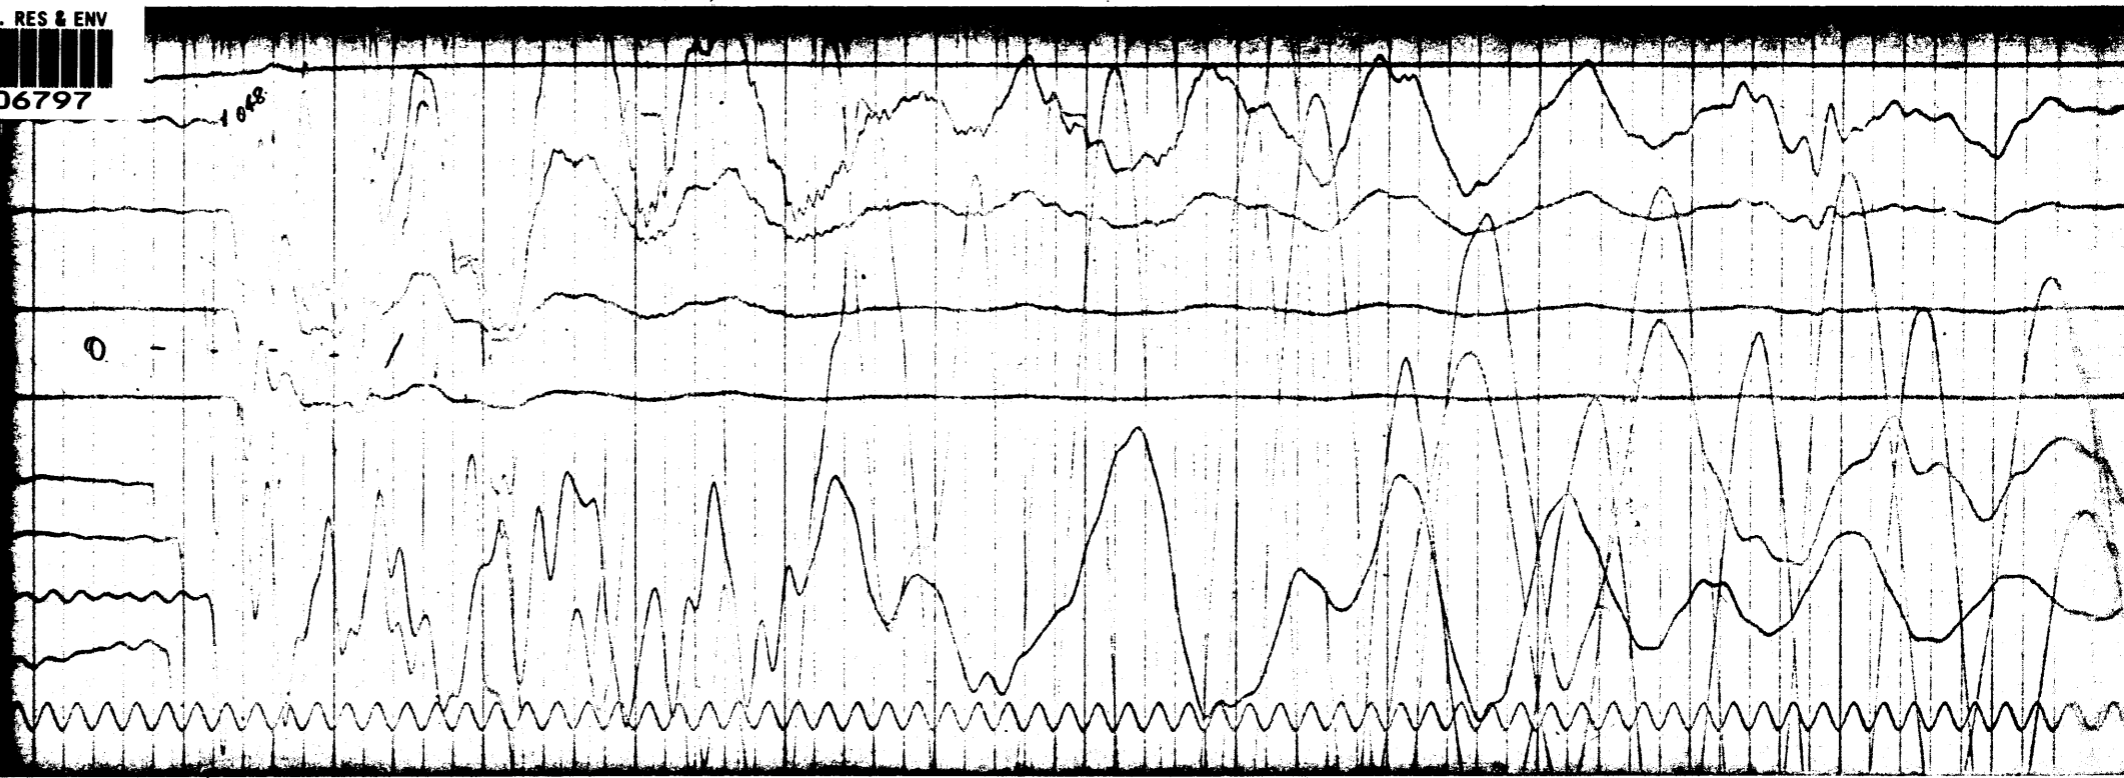

VELOCITY SURVEY

DEPT. NAT. RES & ENV

FOR: BEACH PETROLEUM 1

PE906797

NAME: NORTH PAARATTE NO. 1

RECORD NO. 2

ELEV. K.B. 315'

DEPTH BELOW K.B. 311'

ENERGY SOURCE Dyn.

SHOT DEPTH 2'

CHARGE SIZE 1/4 st.

ATTENUATION -25

OFFSET 16 m.

Velocity Data, Brisbane

VELOCITY SURVEY

FOR: BEACH PETROLEUM N.L.

NAME: NORTH PAARATTE NO. 1

RECORD NO. 3

ELEV. K.B. 315'

DEPTH BELOW K.B. 311'

ENERGY SOURCE Dyn.

SHOT DEPTH 2'

CHARGE SIZE 1-3/4 st.

ATTENUATION -25

OFFSET 52 m.

Velocity Data, Brisbane