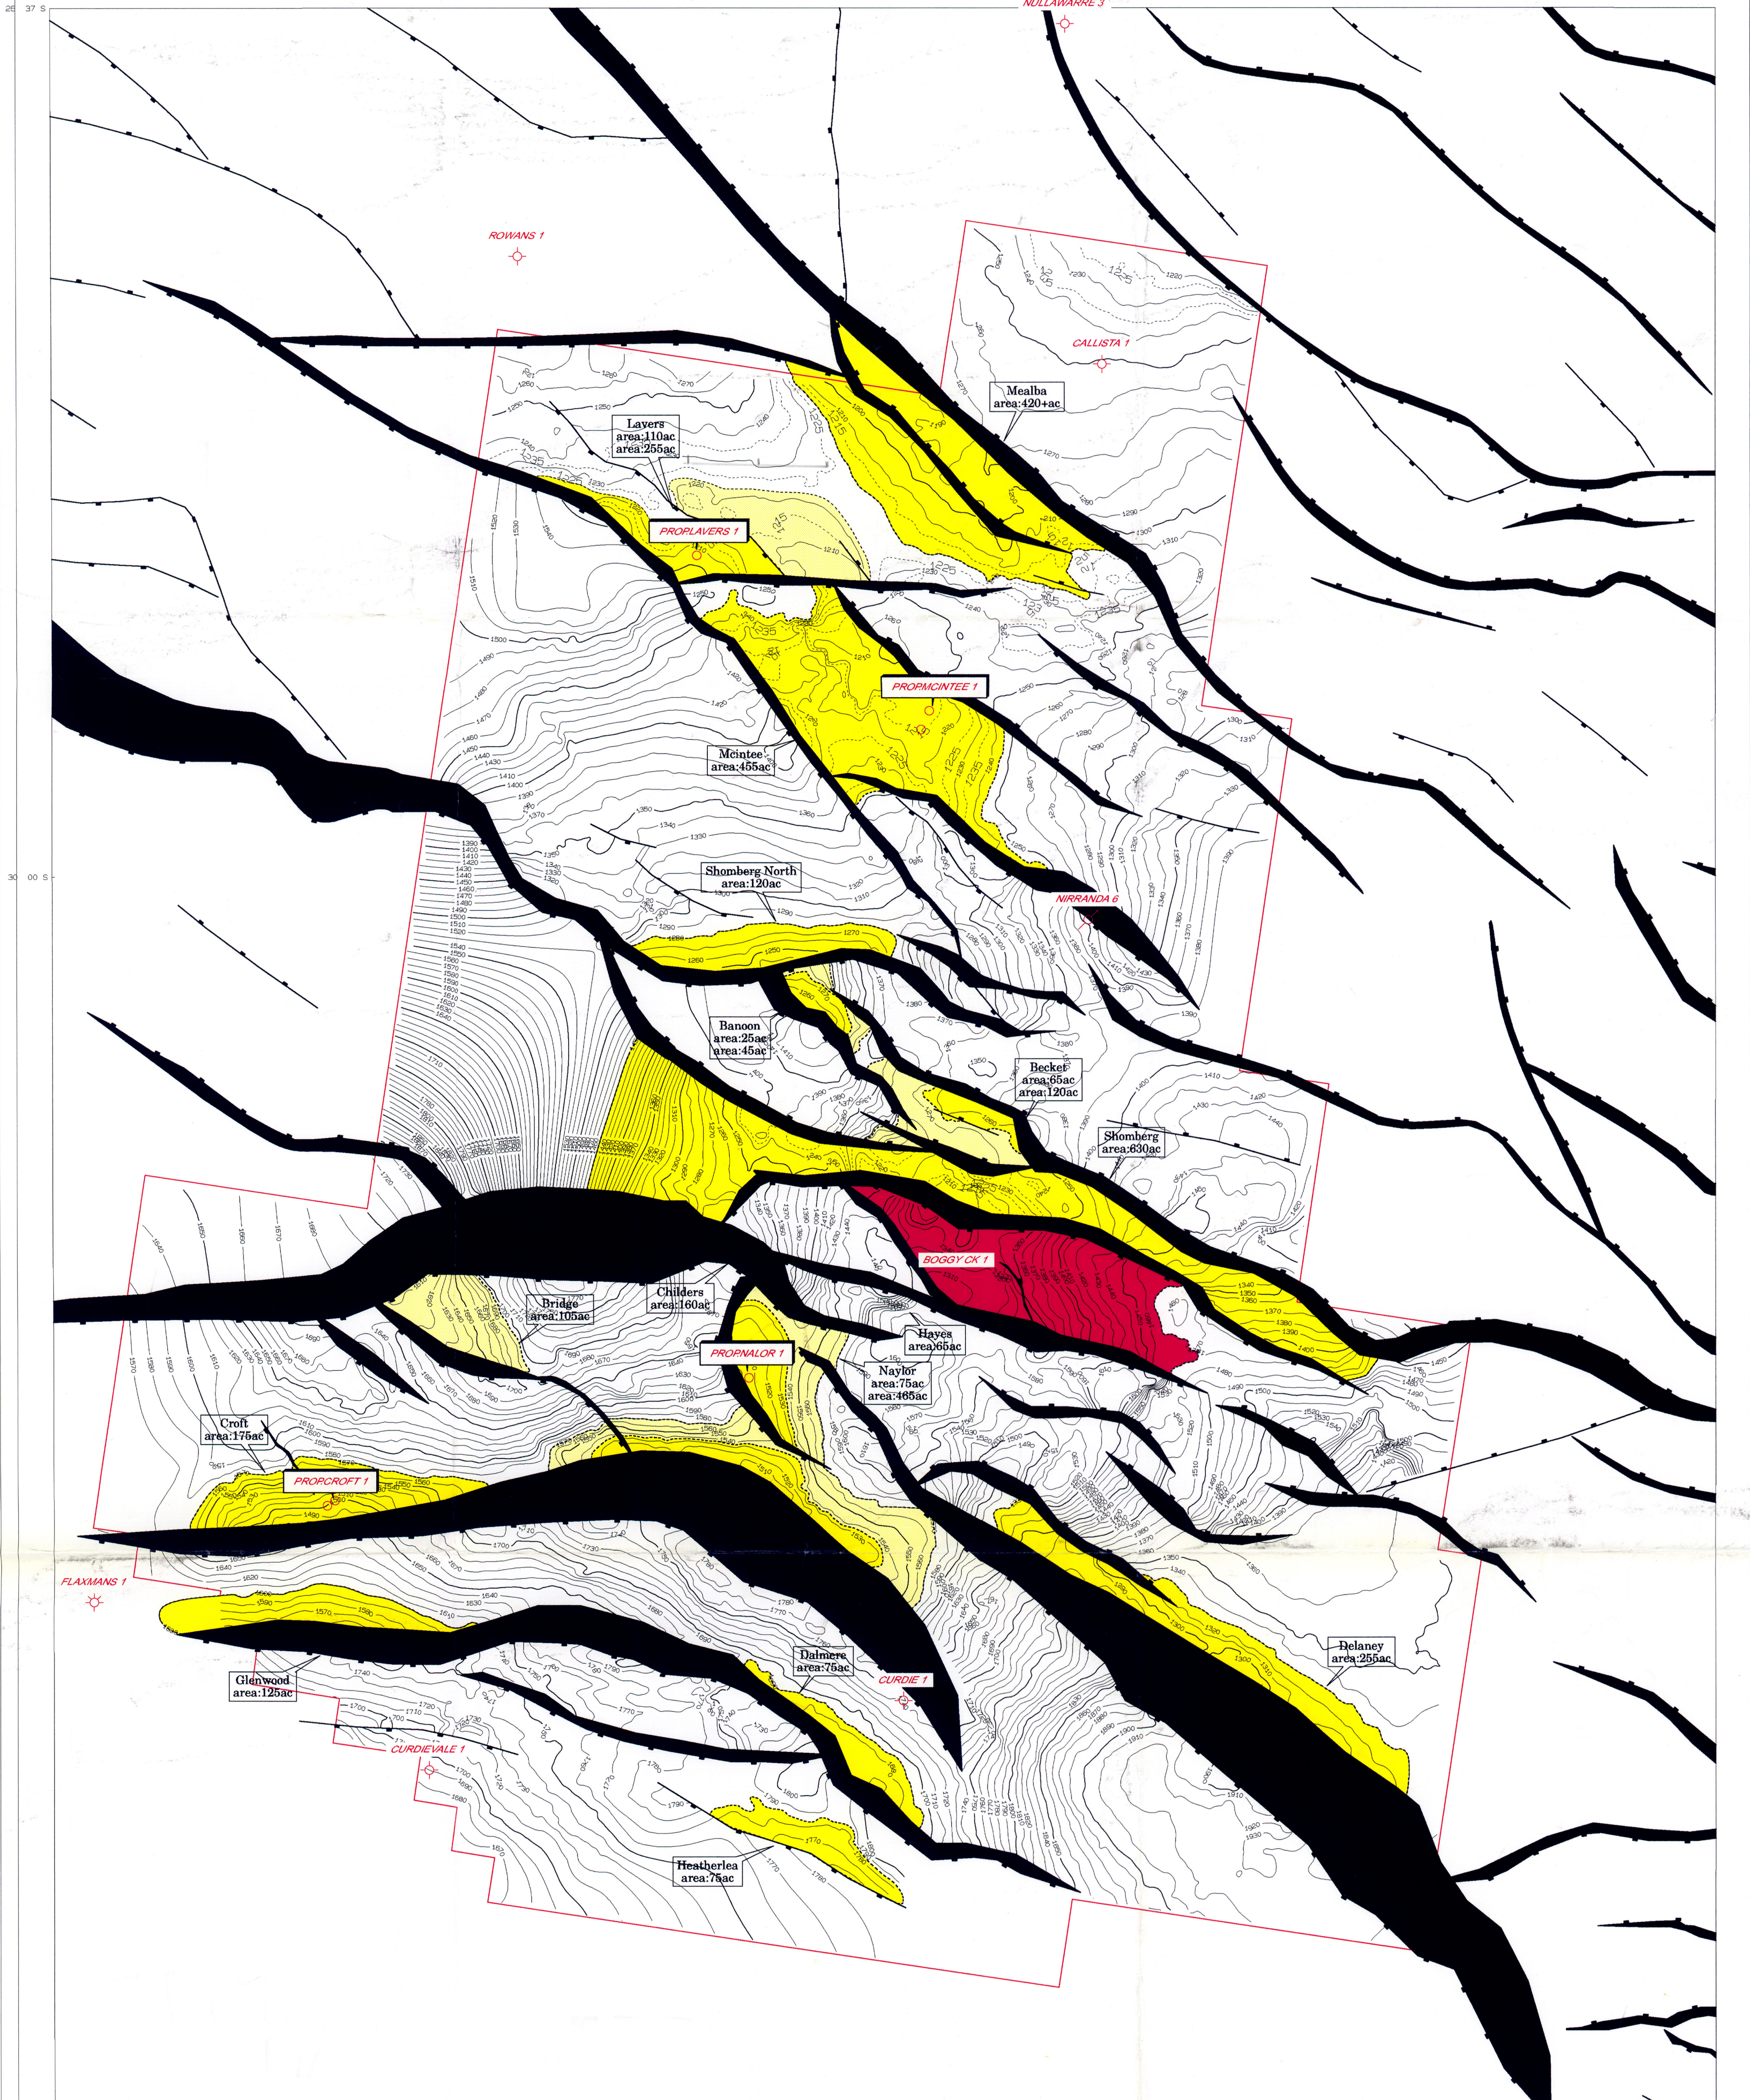

CURDIE VALE 3d AREA

NULLAWARRE 3

Santos

Near Top Waarre Sand
Nov. 2000
M.Majedi
(Horizon: cv_war_pk)

LAVERS-1 Box ENCL. 1

Date: February 3, 2001	Author:	ENCL.
Client: Santos	Drafted:	
Title: AUSTRALIAN NATIONAL	File No.: