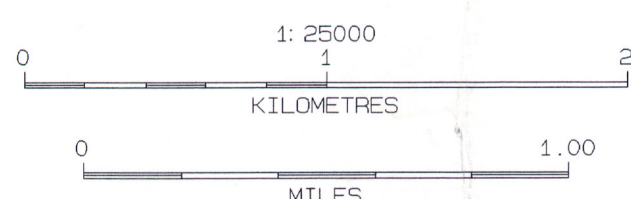

CURDIE VALE 3d AREA

NULLAWARRE 3

Santos

Near Top Waarre Sand
Nov. 2000
M.Majedi
(Horizon: cv_war_pk)

LAVERS-1 Box ENCL. 1

Date: February 3, 2001	Author:	ENCL.
Client: Santos	Drafted:	
Title: AUSTRALIAN NATIONAL	File No.: