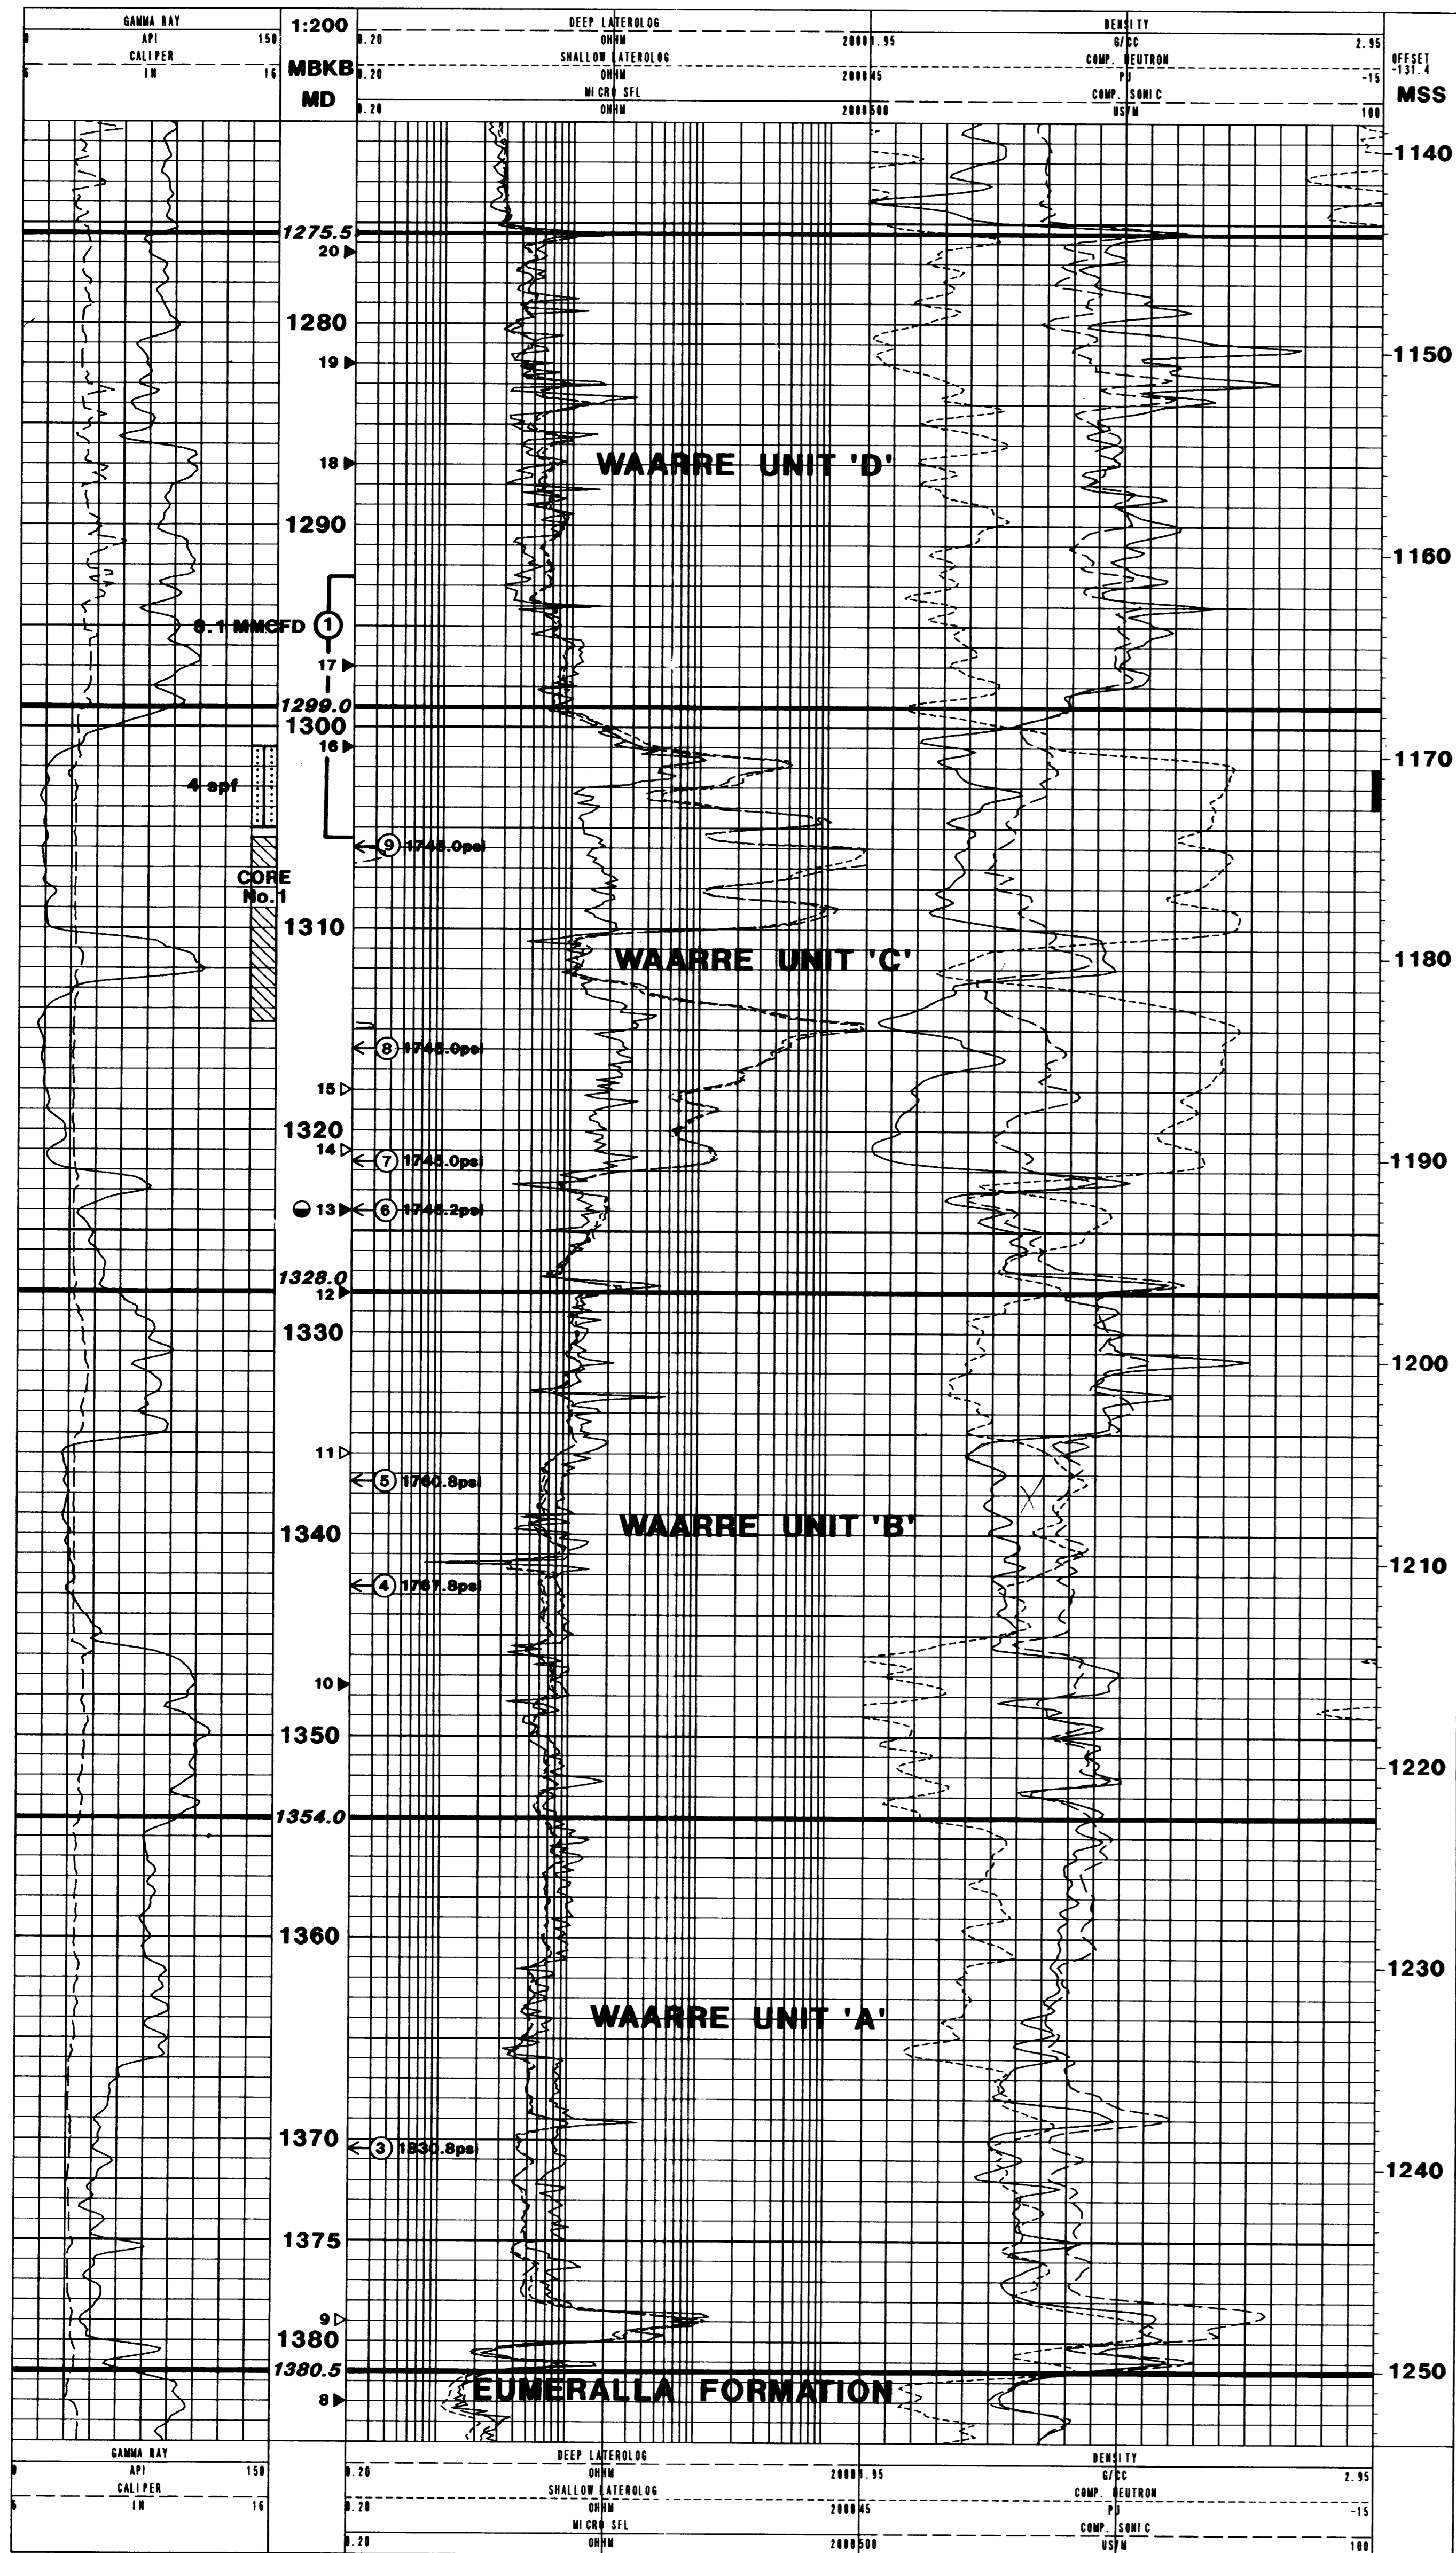

# IONA No.2

DEPT. NAT. RES. & ENV.  
PE907687

VERTICAL SCALE 1 : 200

- LEGEND**
- RFT / SFT POINTS
  - ◀ ◁ SIDEWALL CORES (no recovery)
  - ▨ PERFORATED ZONE

- ① DST No.
  - ▬ Poor
  - ▬ Fair
  - ▬ Good
- SHOWS