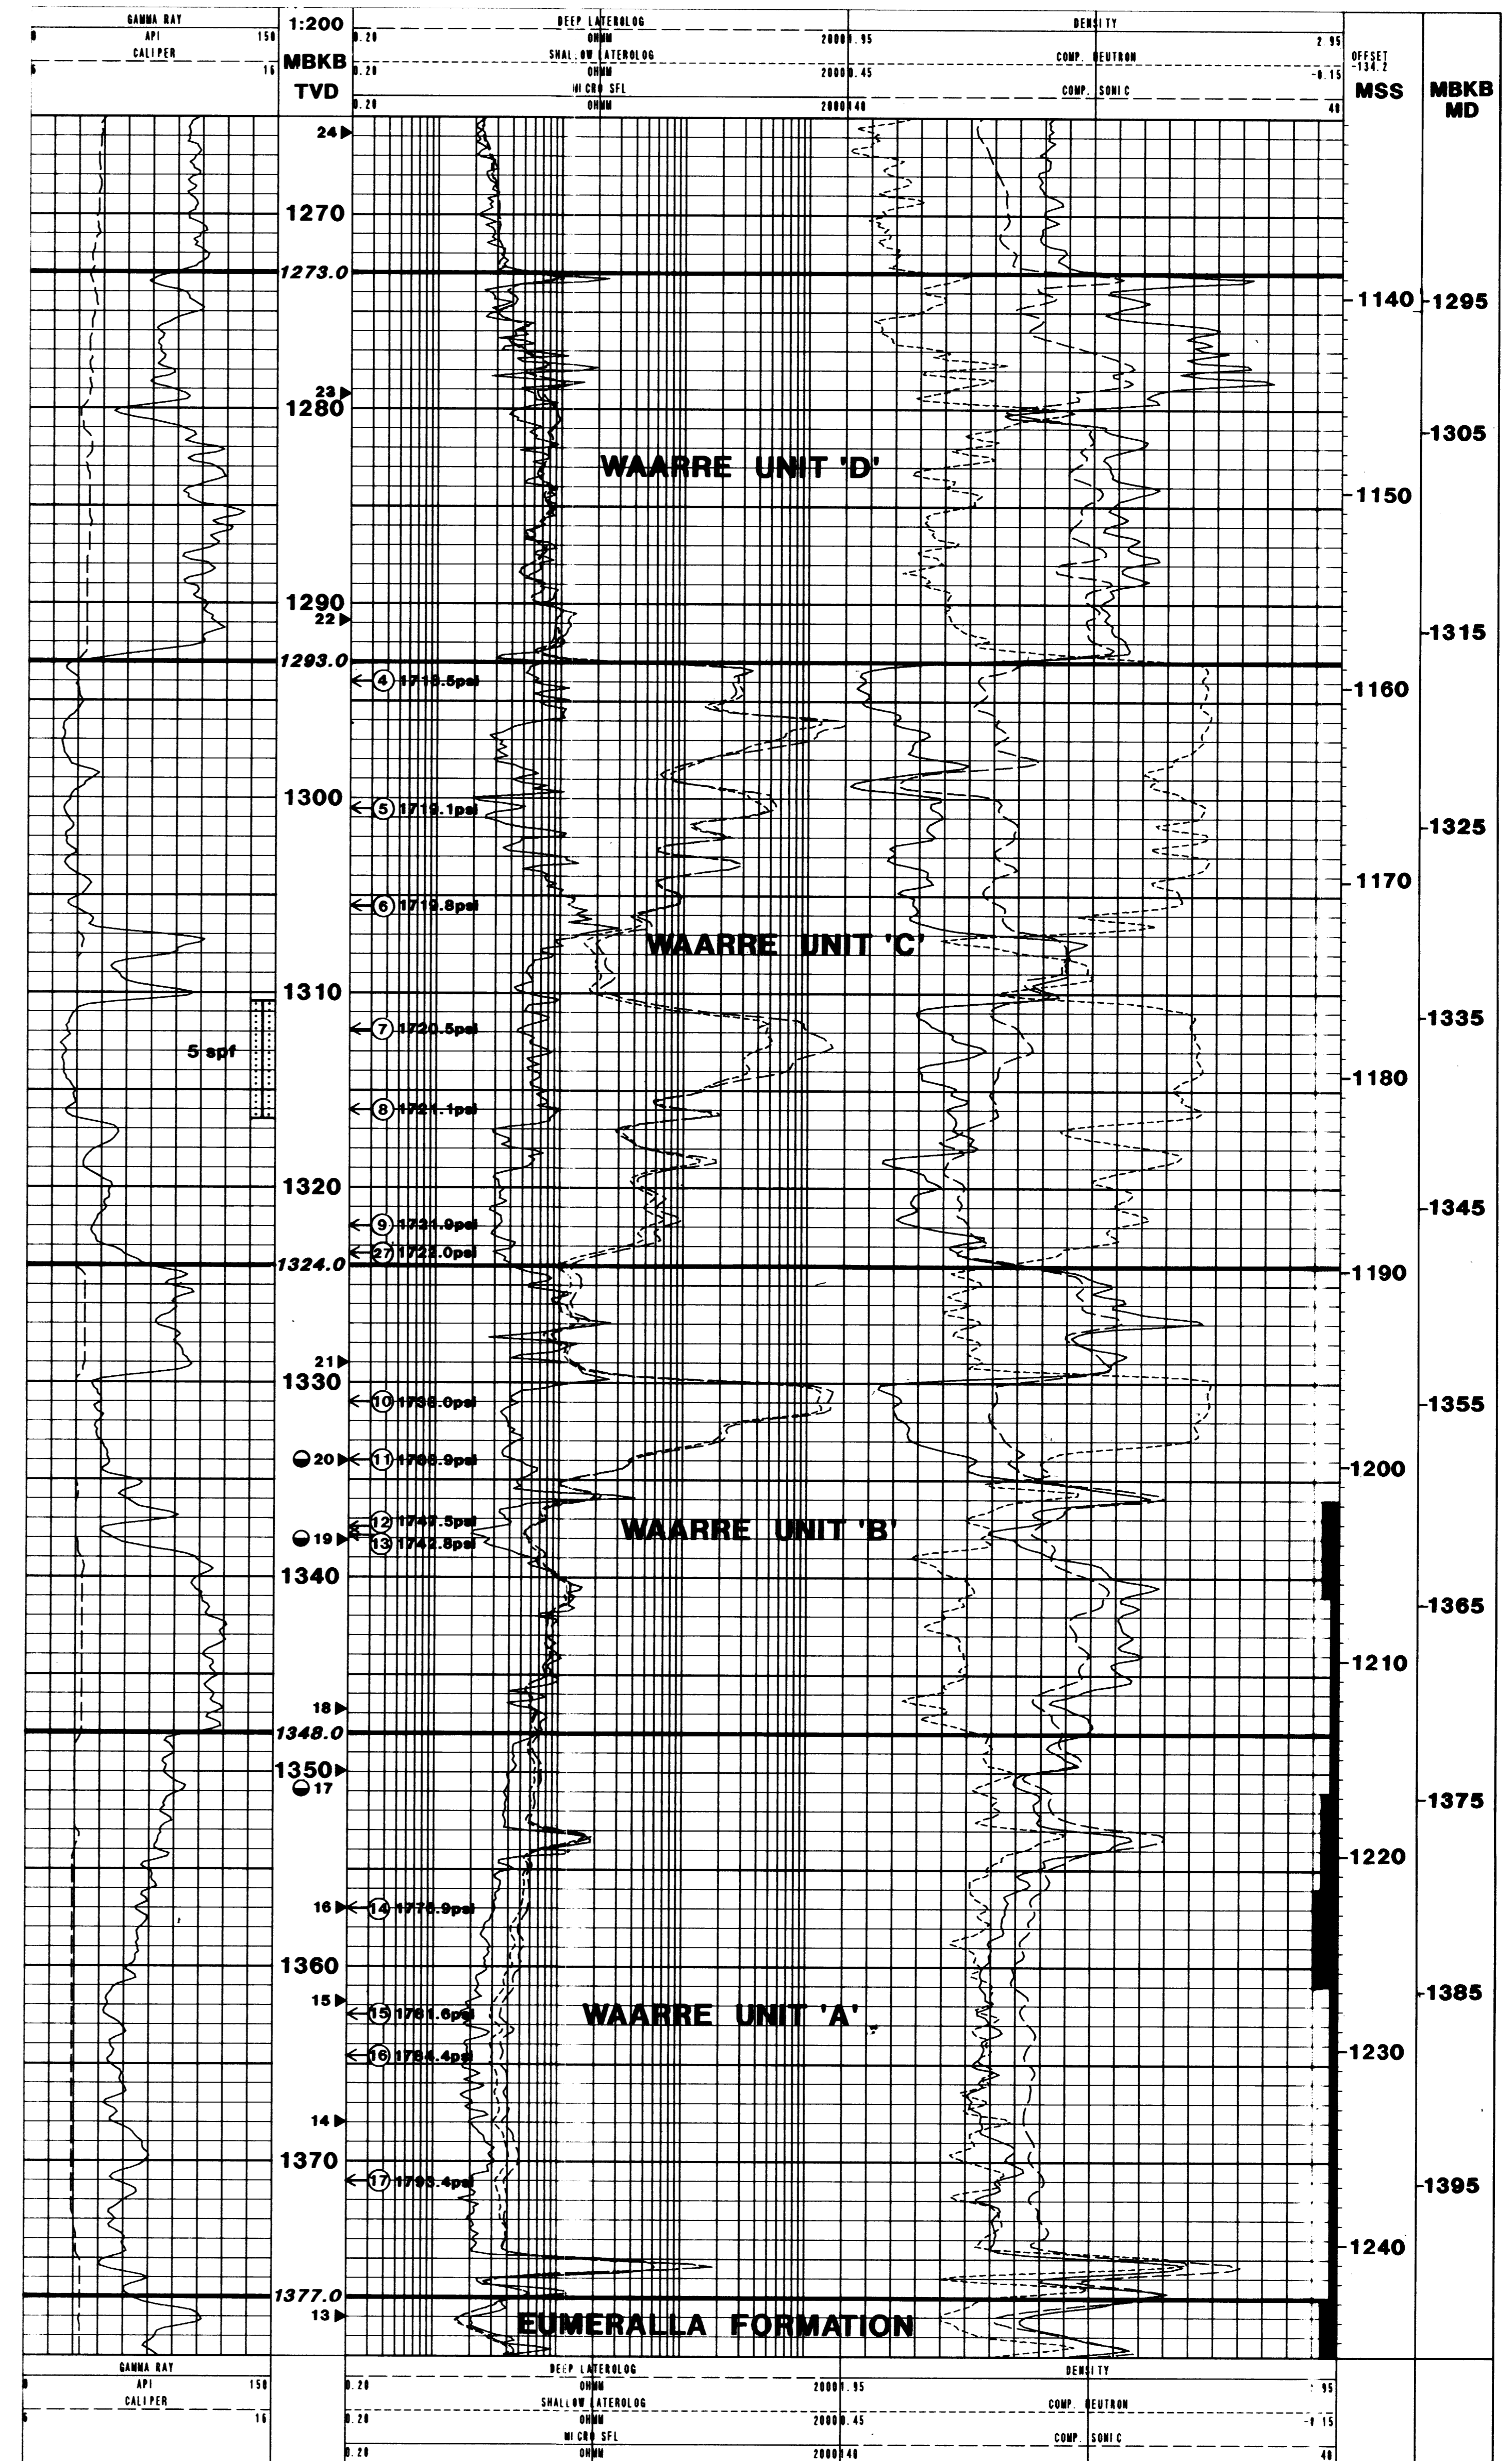

# IONA No.2

DEPT. NAT. RES. & ENV.  
PE907687

VERTICAL SCALE 1 : 200

- LEGEND**
- RFT / SFT POINTS
  - ◀ ◁ SIDEWALL CORES (no recovery)
  - ▨ PERFORATED ZONE

- ① DST No.
  - ▬ Poor
  - ▬ Fair
  - ▬ Good
- SHOWS