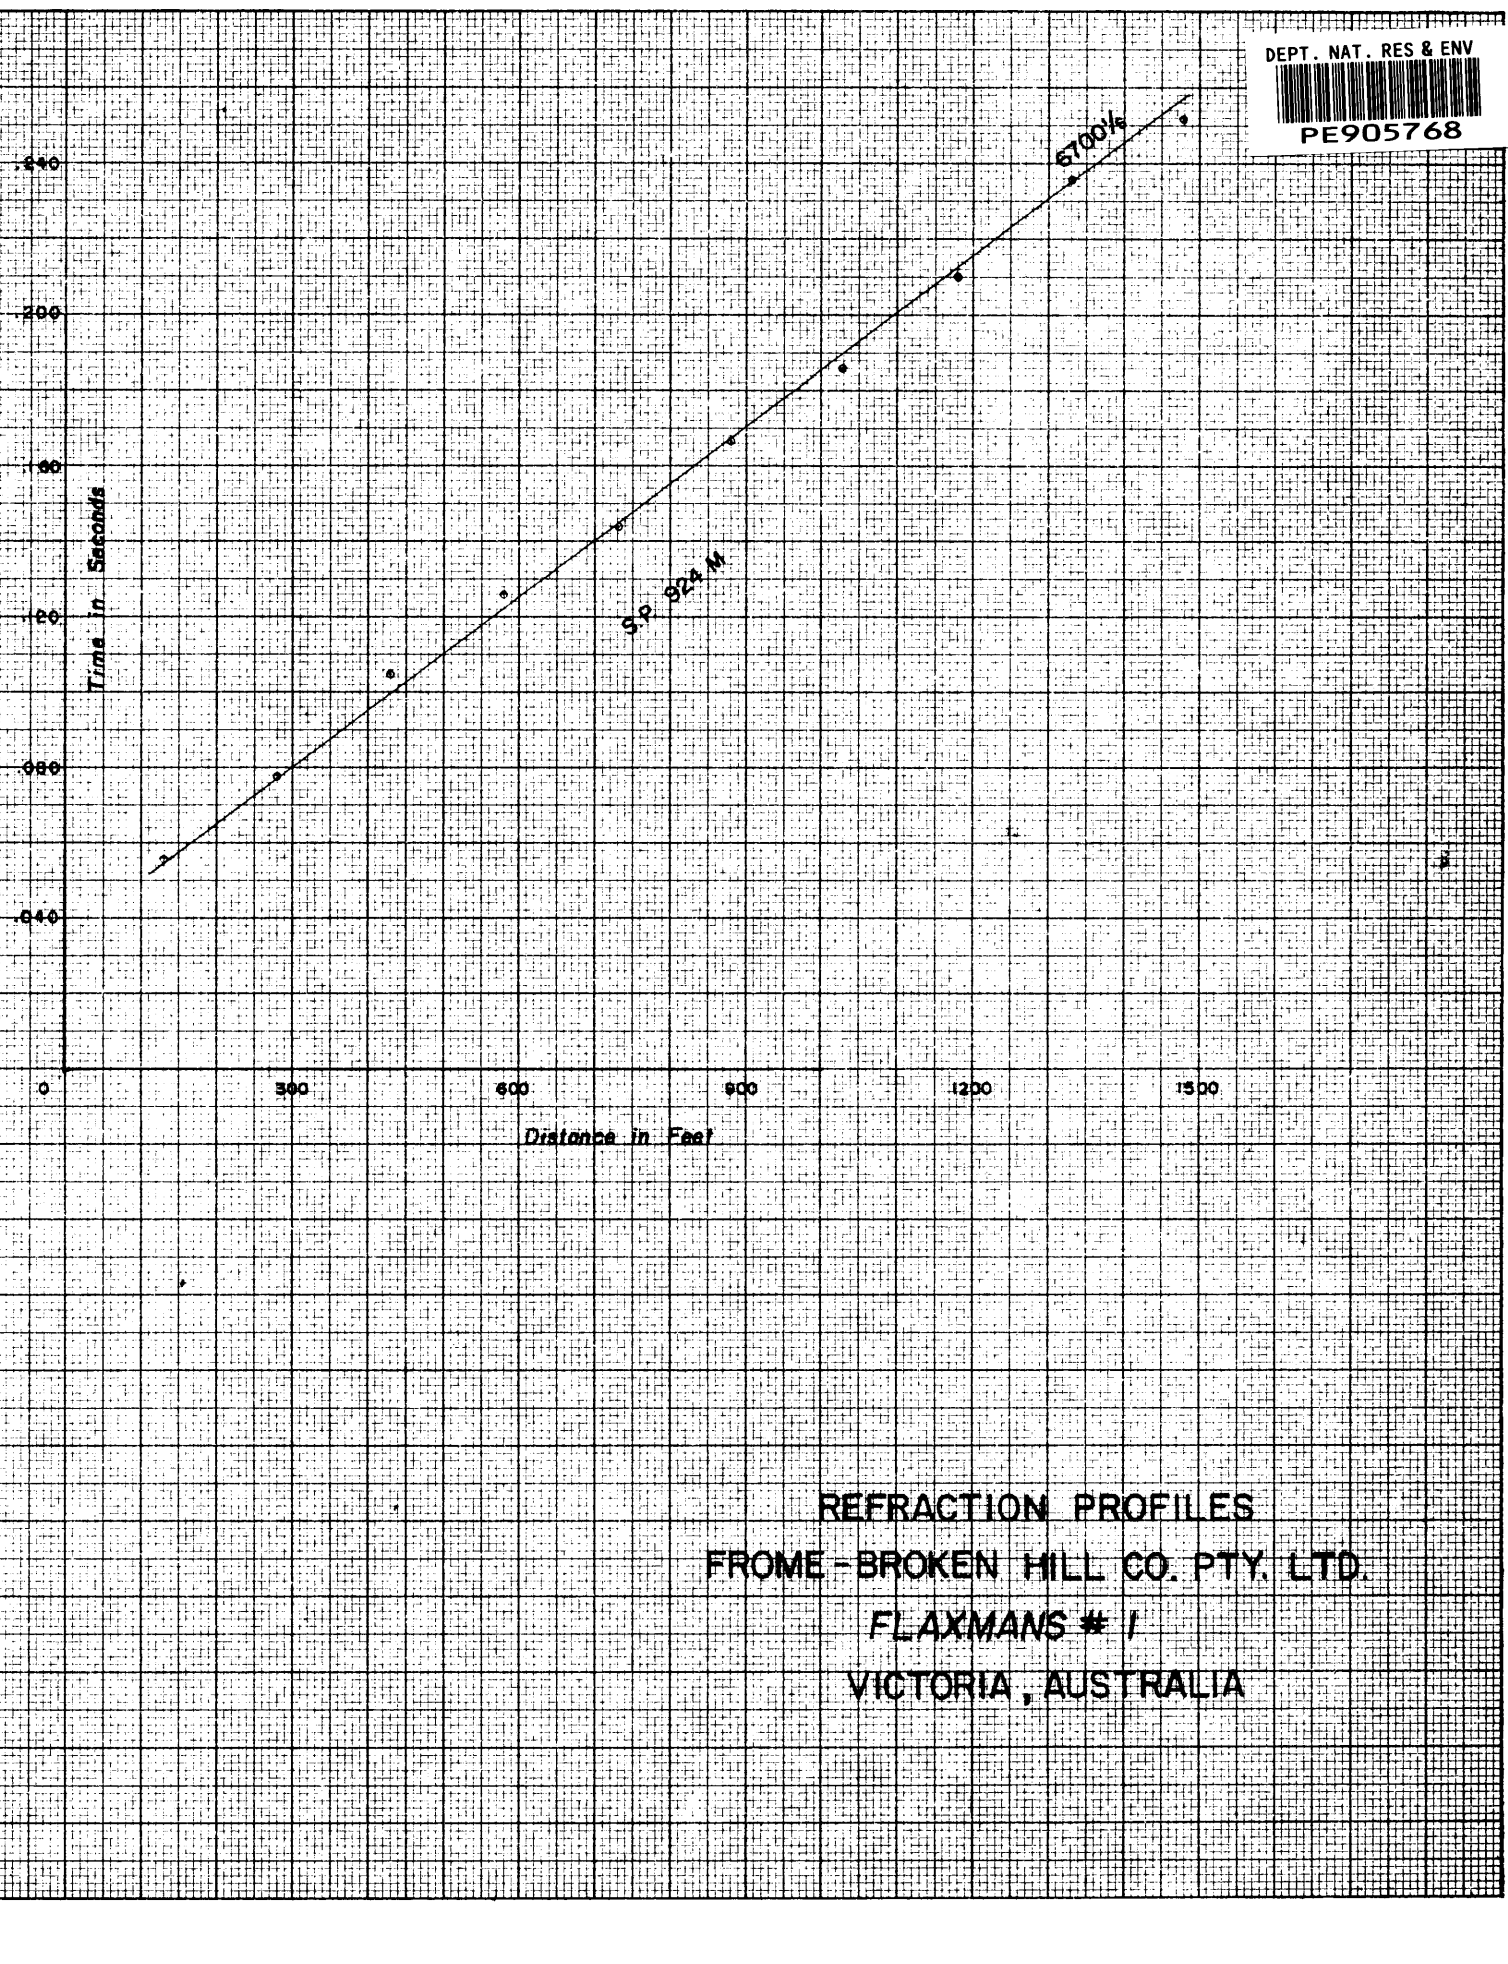

K
M
KEULLET & EBER CO.
10 X 10 TO THE CM.
MODEL N. 2 A
328-147

REFRACTION PROFILES
FROME - BROKEN HILL CO. PTY. LTD.
FLAXMANS # 1
VICTORIA, AUSTRALIA