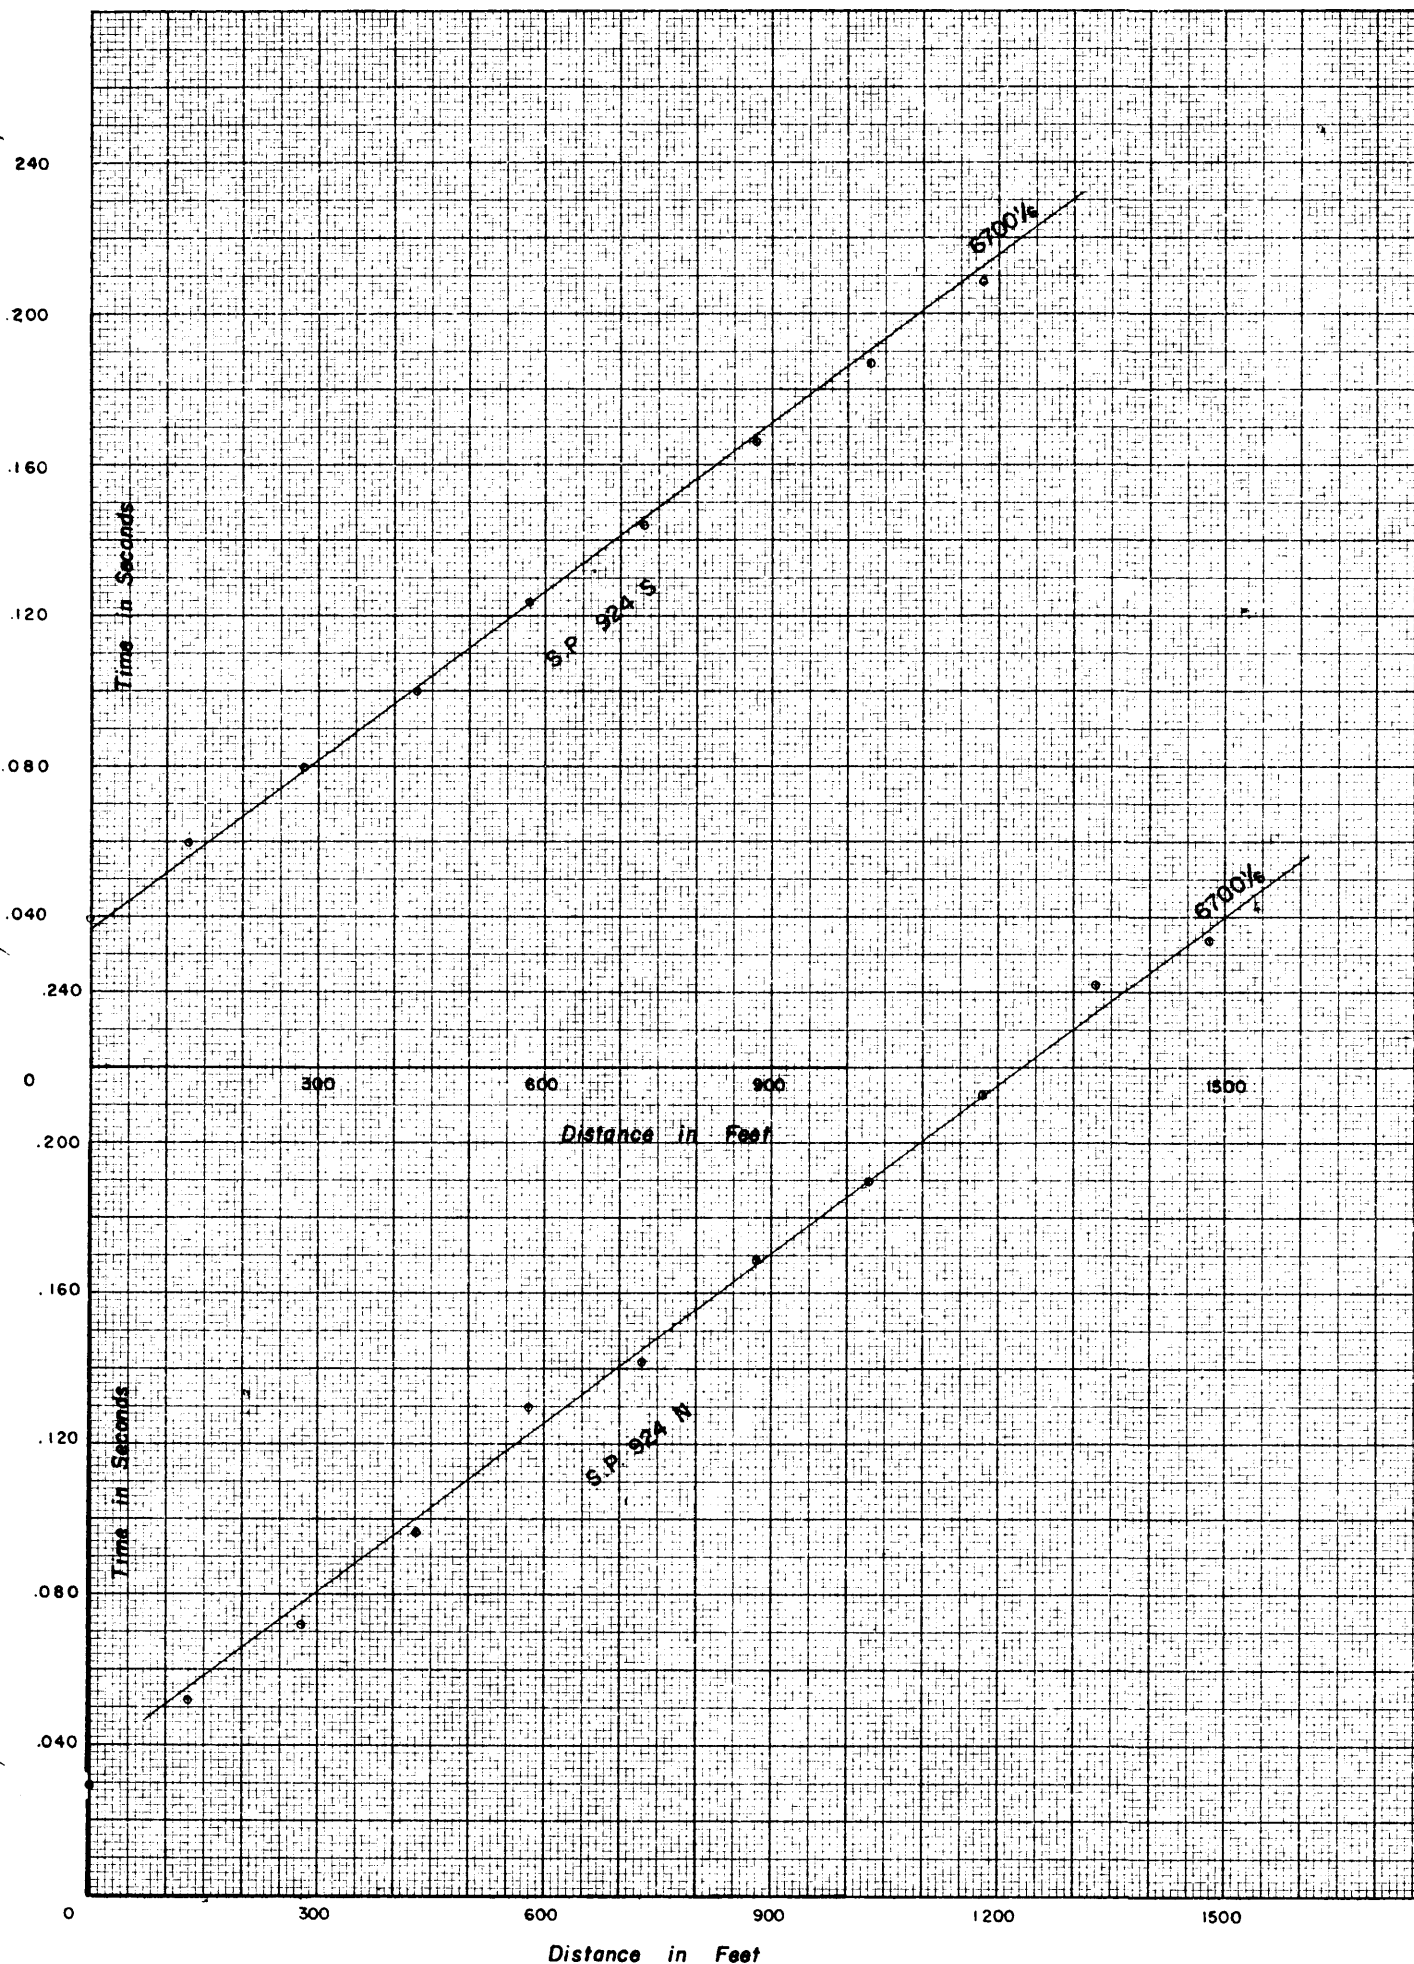

K
M
KEULLET & EBER CO.
10 X 10 TO THE CM.
MODEL N. 2 A
328-147

REFRACTION PROFILES
FROME - BROKEN HILL CO. PTY. LTD.
FLAXMANS # 1
VICTORIA, AUSTRALIA