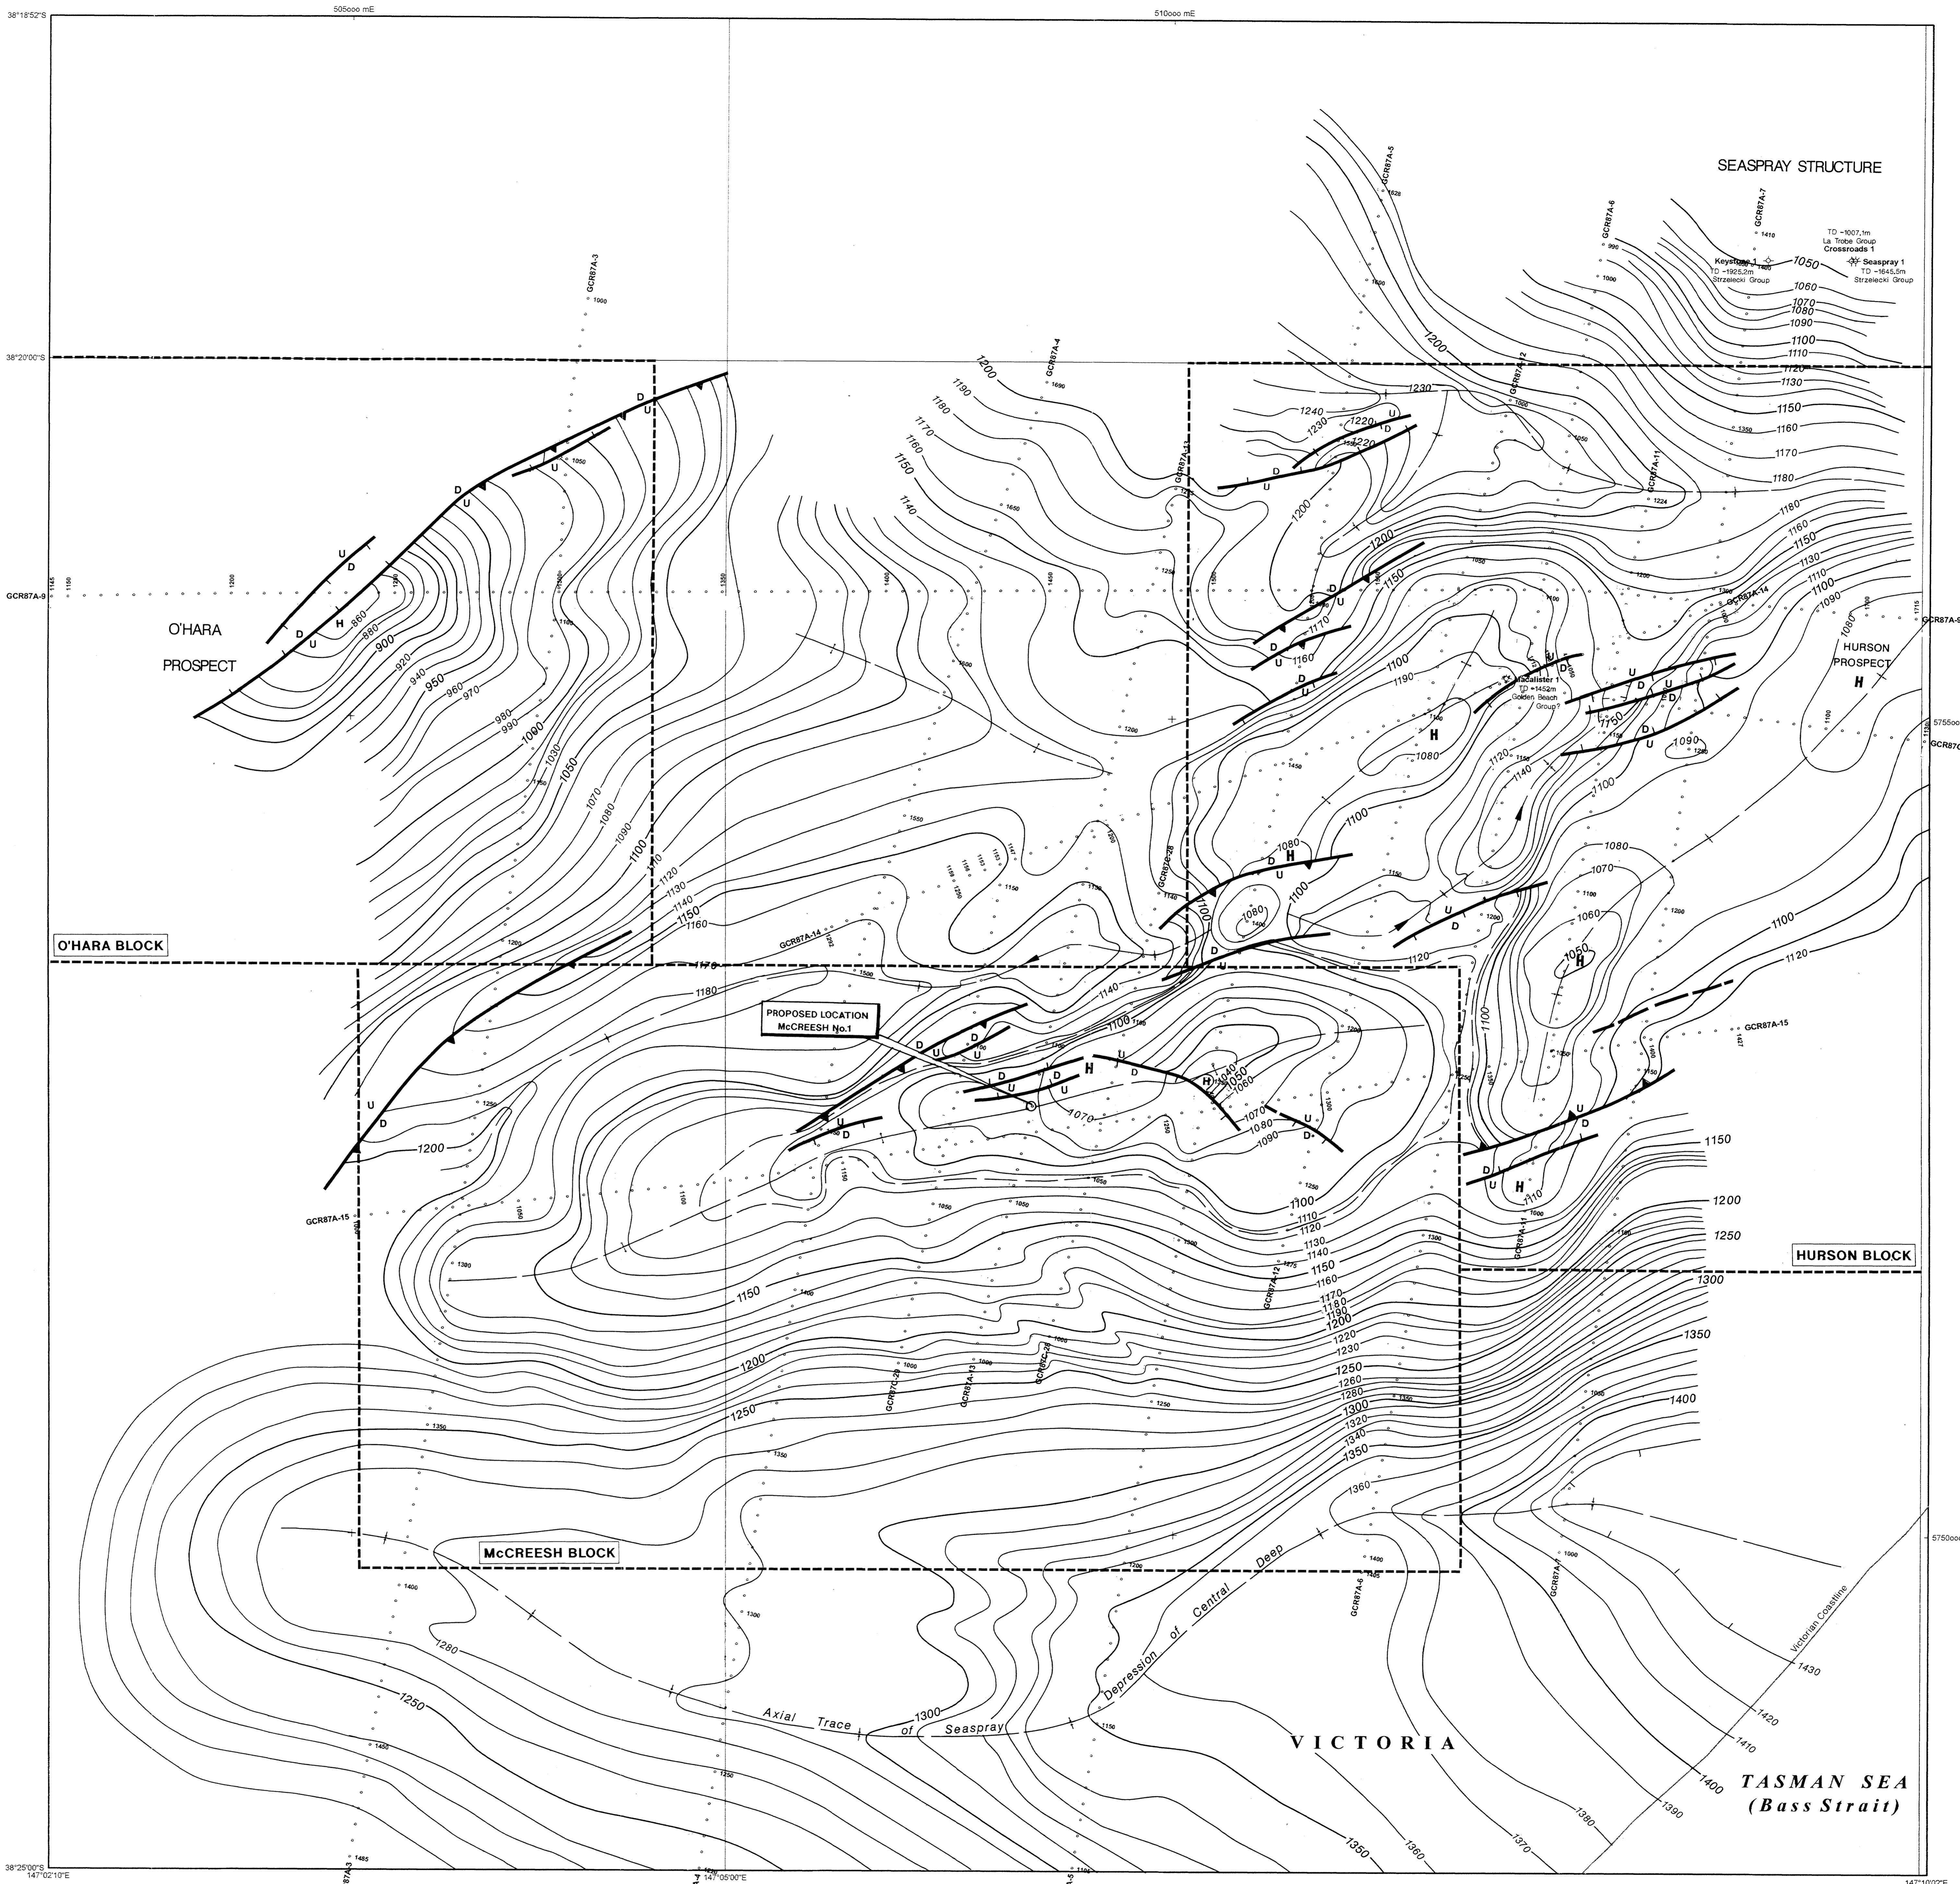

McCREESH PROSPECT

- LEGEND**
- Normal Fault
 - Reverse Fault
 - Axial trace of Syncline
 - Axial Trace of Anticline

ROMA PETROLEUM N.L.
 PEP 137 VICTORIA
 ONSHORE GIPPSLAND BASIN
 McCREESH PROSPECT
 TWO WAY TIME STRUCTURE MAP
 LOWER INTRA LATROBE
 SEISMIC MARKER

Author: R.A.Meany Date: Sept 1997
 Drawn: Oil on Film C.I. 10 msec