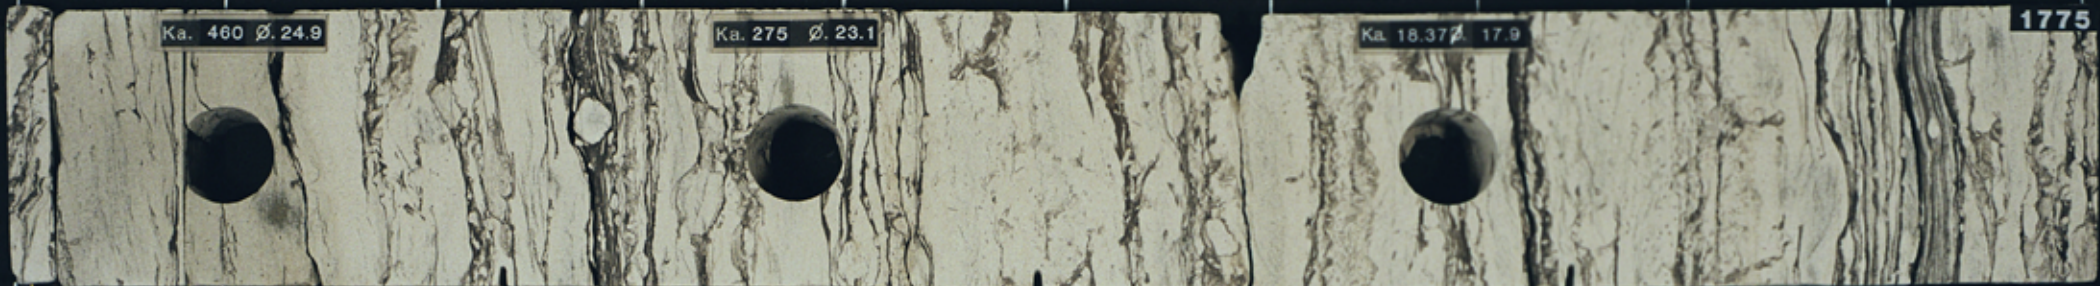

SANTOS. CASINO # 2. 1763 TO 1782.3 M

WAARRE fm  
CHALLENGER  
GEOLOGICAL SERVICE  
EXP. 4

a 1 2 3 4 5 6 m 8 LAB USE ONLY

CORE. 1

1775

1776

1777

1778