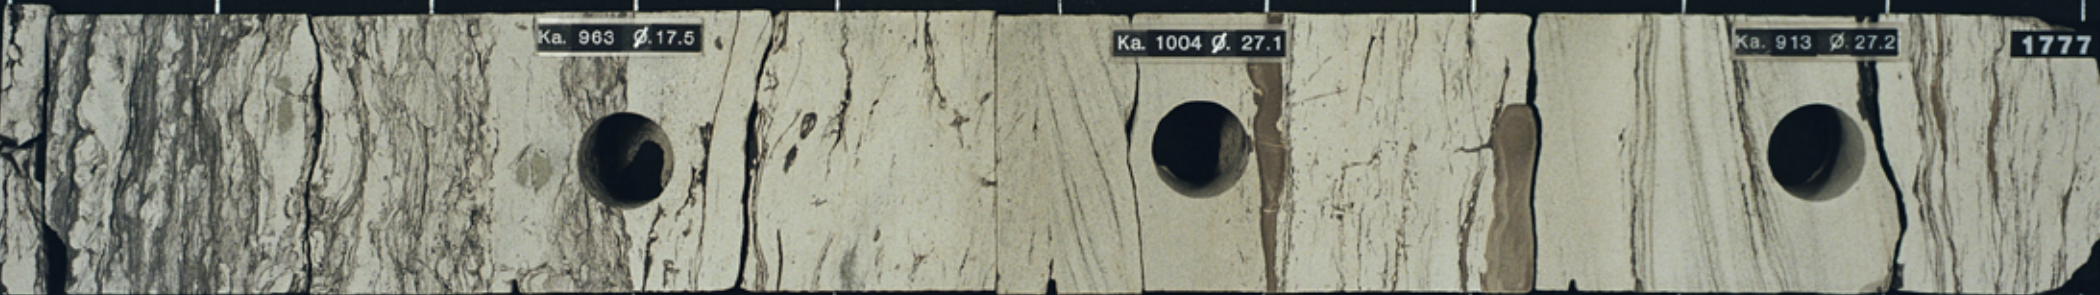

SANTOS. CASINO # 2. 1763 TO 1782.3 M

WAARRE fm  
CHALLENGER  
GEOLOGICAL SERVICE  
EXP. 4

a 1 2 3 4 5 6 m 8 LAB USE ONLY

CORE. 1

1775

1776

1777

1778