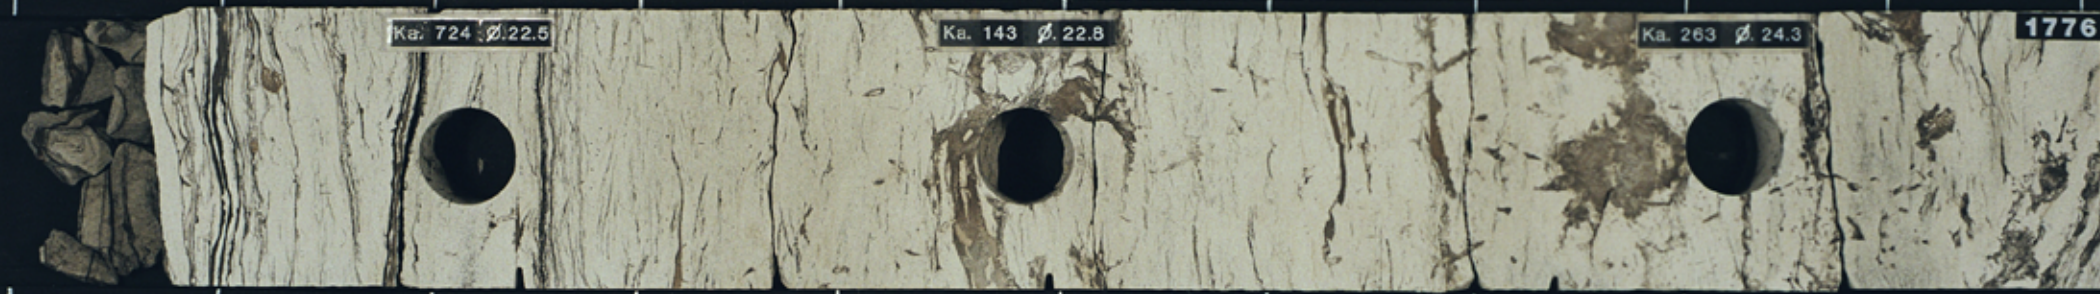

SANTOS. CASINO # 2. 1763 TO 1782.3 M

WAARRE fm  
CHALLENGER  
GEOLOGICAL SERVICE  
EXP. 4

a 1 2 3 4 5 6 m 8 LAB USE ONLY

CORE. 1

1775

1776

1777

1778