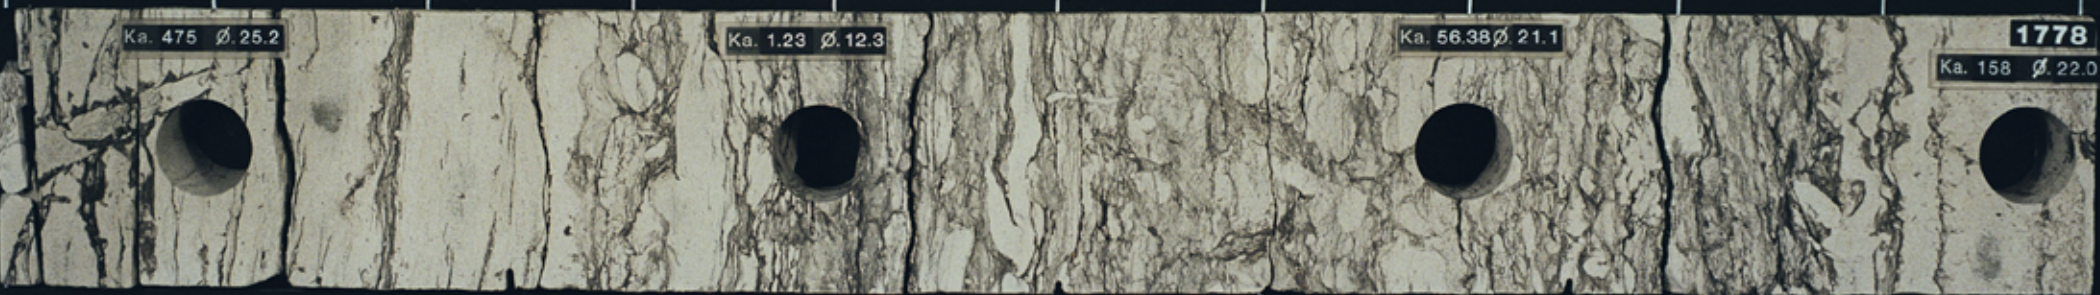

SANTOS. CASINO # 2. 1763 TO 1782.3 M

WAARRE fm  
CHALLENGER  
GEOLOGICAL SERVICE  
EXP. 4

a 1 2 3 4 5 6 m 8 LAB USE ONLY

CORE. 1

1775

1776

1777

1778