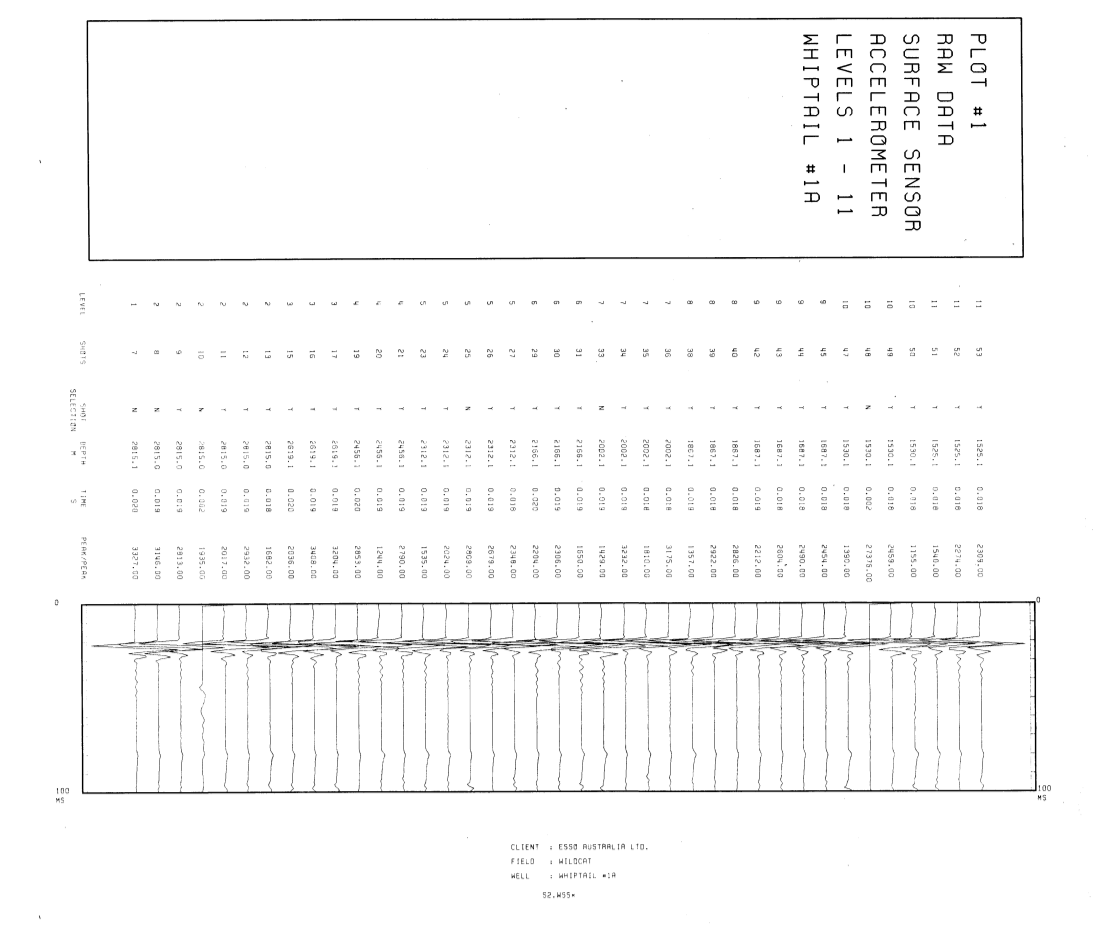

ESSEX AUSTRALIA LTD
WILDCAT
WHPAIL #1A

RAM AND STACKED
SHOTS
VELOCITY CHECK SHOT SURVEY

ESSEX AUSTRALIA LTD
WILDCAT
WHPAIL #1A

OUTER CENTER
500 UNIT
SUDBORO
MASSACHUSETTS

DATE REFERENCE SURVEY
11-OCT-85

CLIENT : ESSEX AUSTRALIA LTD.
FIELD : WILDCAT
WELL : WHPAIL #1A

Table with columns: DEPTH (m), VELOCITY (m/sec), TIME (sec), etc. for Plot #1.

COMPANY ESSEX AUSTRALIA LTD.
WELL WILDCAT
FIELD WHPAIL #1A
COUNTRY AUSTRALIA

Schlumberger