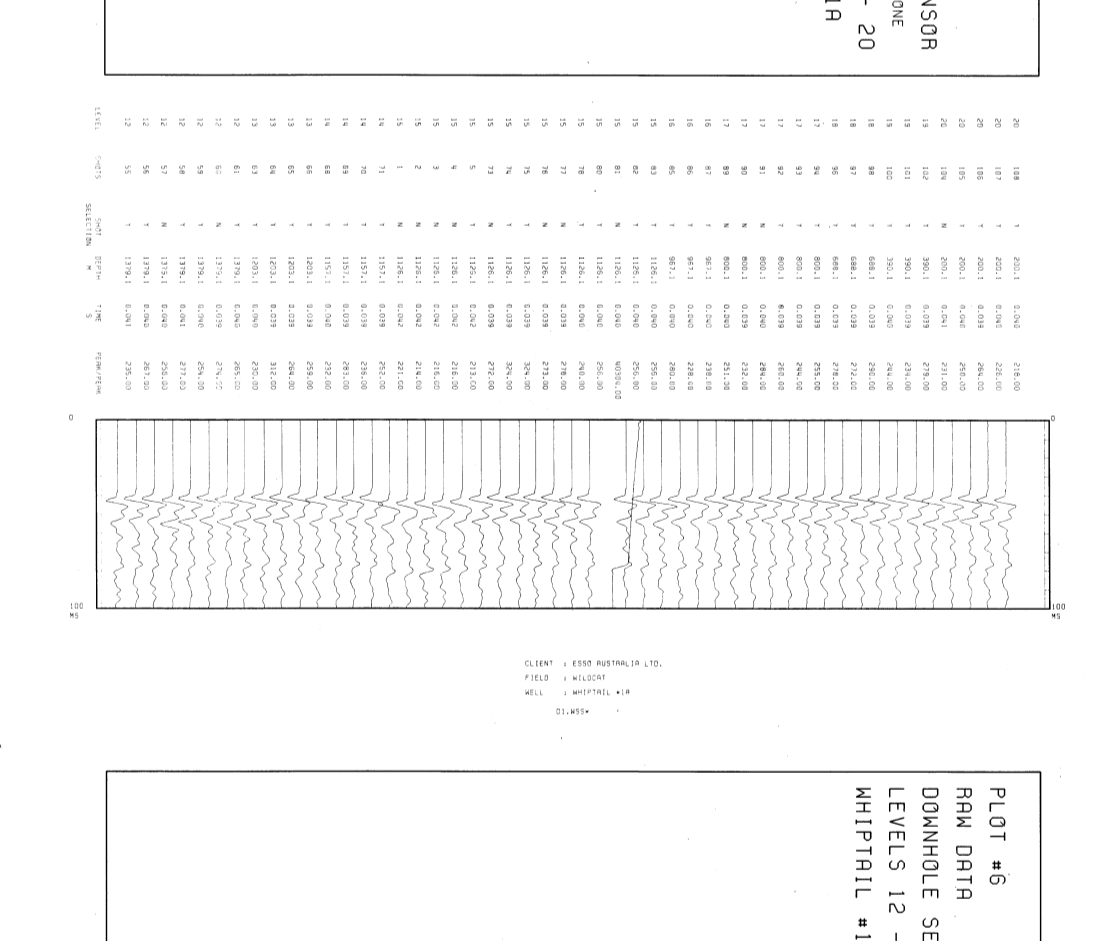

ESSEX AUSTRALIA LTD
WILDCAT
WHPAIL #1A

RAM AND STACKED
SHOTS
VELOCITY CHECK SHOT SURVEY

ESSEX AUSTRALIA LTD
WILDCAT
WHPAIL #1A

OUTER CENTER
500 UNIT
SUDBORO
MASSACHUSETTS

DATE REFERENCE SURVEY
11-OCT-85

CLIENT : ESSEX AUSTRALIA LTD.
FIELD : WILDCAT
WELL : WHPAIL #1A

Table with columns: DEPTH (m), VELOCITY (m/sec), TIME (sec), etc. for Plot #1.

COMPANY ESSEX AUSTRALIA LTD.
WELL WILDCAT
FIELD WHPAIL #1A
COUNTRY AUSTRALIA

Schlumberger