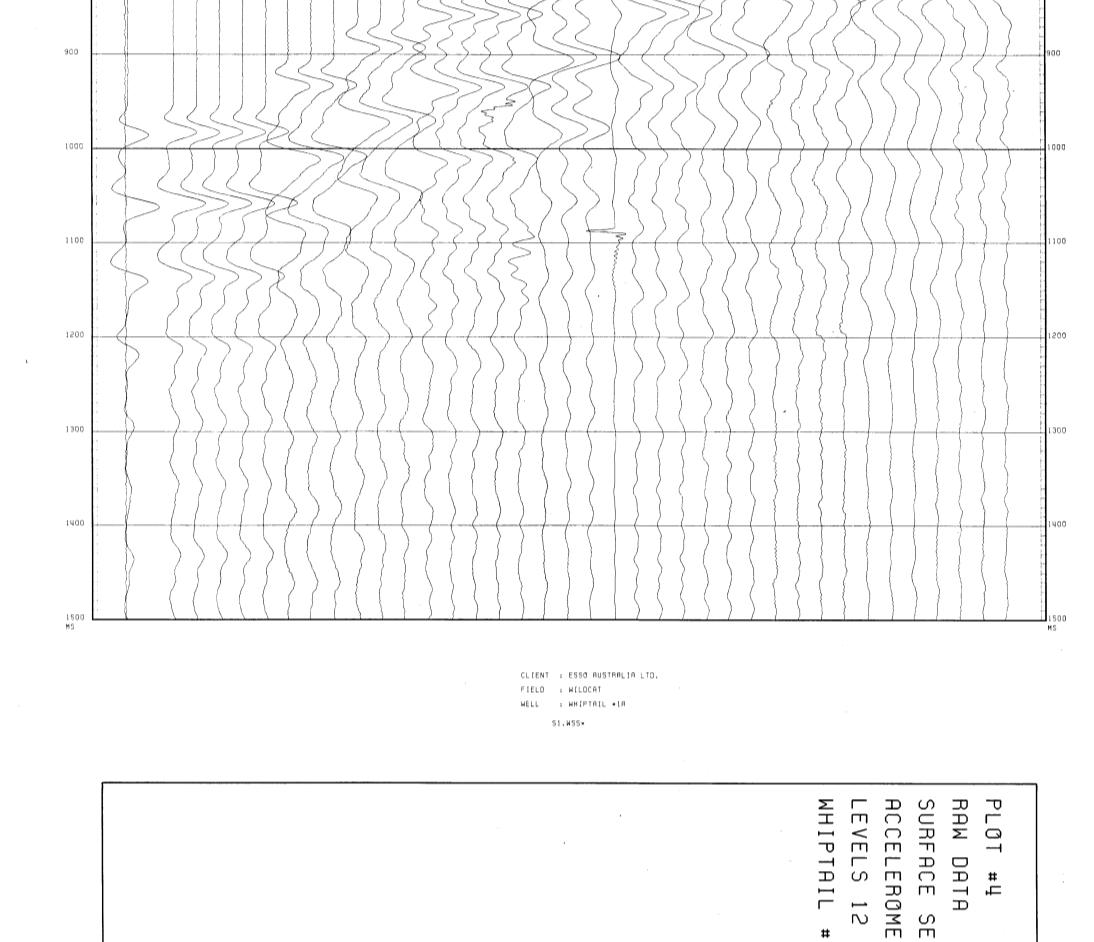

ESSEX AUSTRALIA LTD
WILDCAT
WHPAIL #1A

RAM AND STACKED
SHOTS
VELOCITY CHECK SHOT SURVEY

ESSEX AUSTRALIA LTD
WILDCAT
WHPAIL #1A

OUTER CENTER
500 UNIT
SUDBORO
MASSACHUSETTS

DATE REFERENCE SURVEY
11-OCT-85

CLIENT : ESSEX AUSTRALIA LTD.
FIELD : WILDCAT
WELL : WHPAIL #1A

Table with columns: DEPTH (m), VELOCITY (m/sec), TIME (sec), etc. for Plot #1.

COMPANY ESSEX AUSTRALIA LTD.
WELL WILDCAT
FIELD WHPAIL #1A
COUNTRY AUSTRALIA

Schlumberger