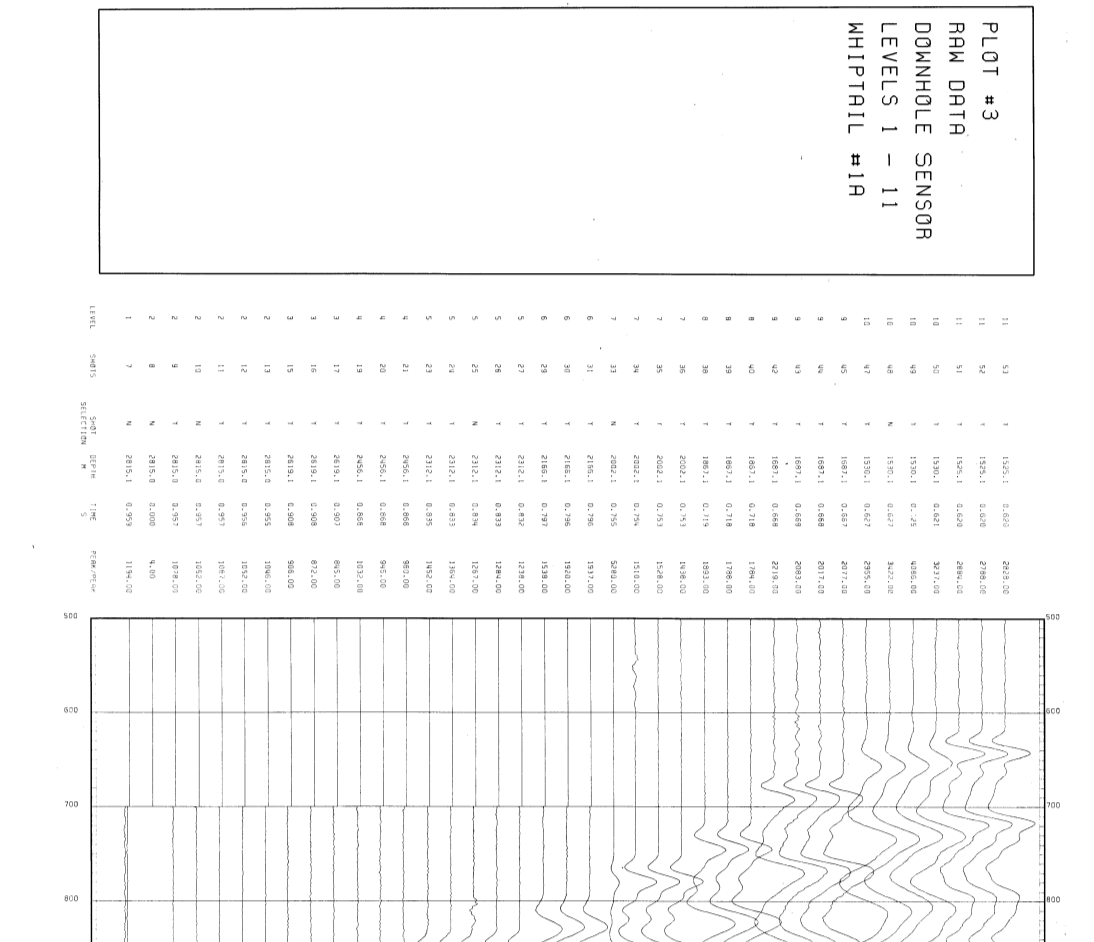

ESSEX AUSTRALIA LTD
WILDCAT
WHPAIL #1A

RAM AND STACKED
SHOTS
VELOCITY CHECK SHOT SURVEY

ESSEX AUSTRALIA LTD
WILDCAT
WHPAIL #1A

OUTER CENTER
500 UNIT
SUDBORO
MASSACHUSETTS

DATE REFERENCE SURVEY
11-OCT-85

CLIENT : ESSEX AUSTRALIA LTD.
FIELD : WILDCAT
WELL : WHPAIL #1A

Table with columns: DEPTH (m), VELOCITY (m/sec), TIME (sec), etc. for Plot #1.

COMPANY ESSEX AUSTRALIA LTD.
WELL WILDCAT
FIELD WHPAIL #1A
COUNTRY AUSTRALIA

Schlumberger