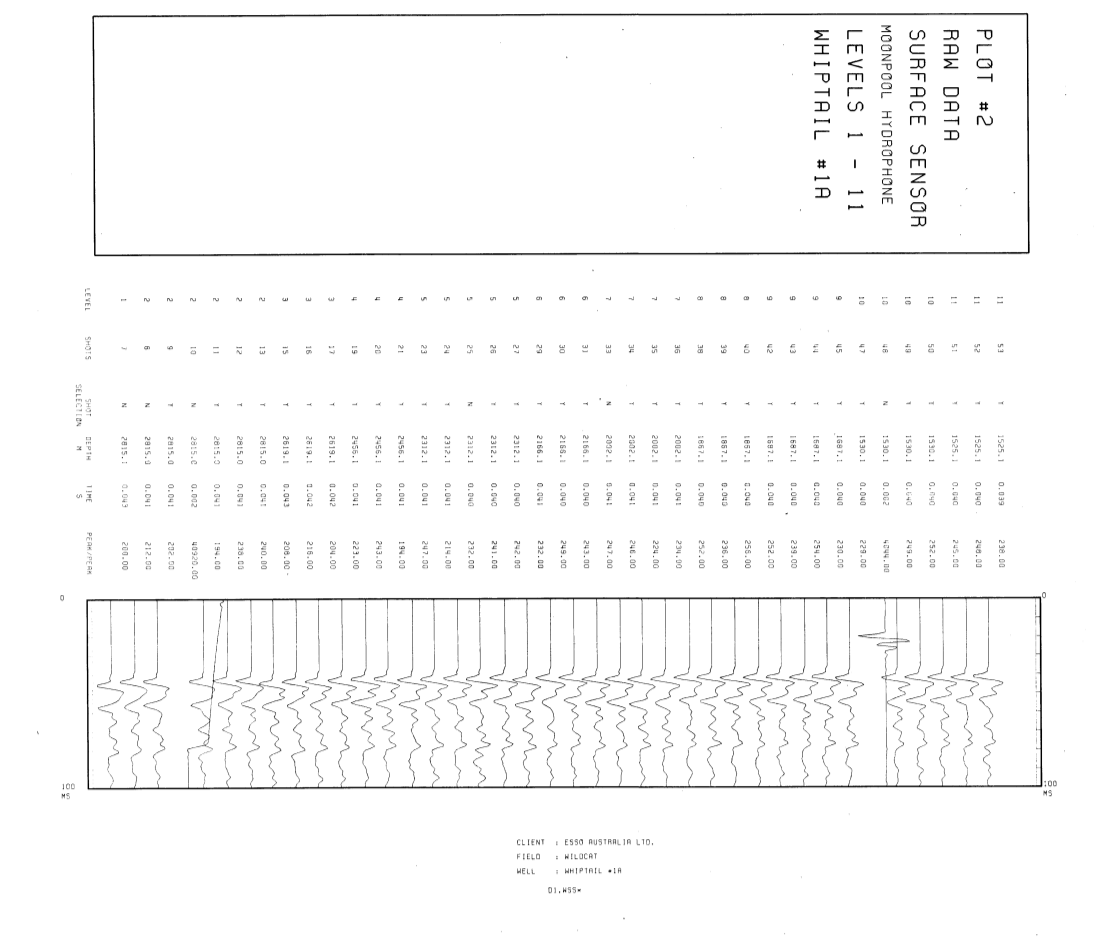

ESSEX AUSTRALIA LTD
WILDCAT
WHPAIL #1A

RAM AND STACKED
SHOTS
VELOCITY CHECK SHOT SURVEY

ESSEX AUSTRALIA LTD
WILDCAT
WHPAIL #1A

OUTER CENTER
500 UNIT
SUDBORO
MASSACHUSETTS

DATE REFERENCE SURVEY
11-OCT-85

CLIENT : ESSEX AUSTRALIA LTD.
FIELD : WILDCAT
WELL : WHPAIL #1A

Table with columns: DEPTH (m), VELOCITY (m/sec), TIME (sec), etc. for Plot #1.

COMPANY ESSEX AUSTRALIA LTD.
WELL WILDCAT
FIELD WHPAIL #1A
COUNTRY AUSTRALIA

Schlumberger