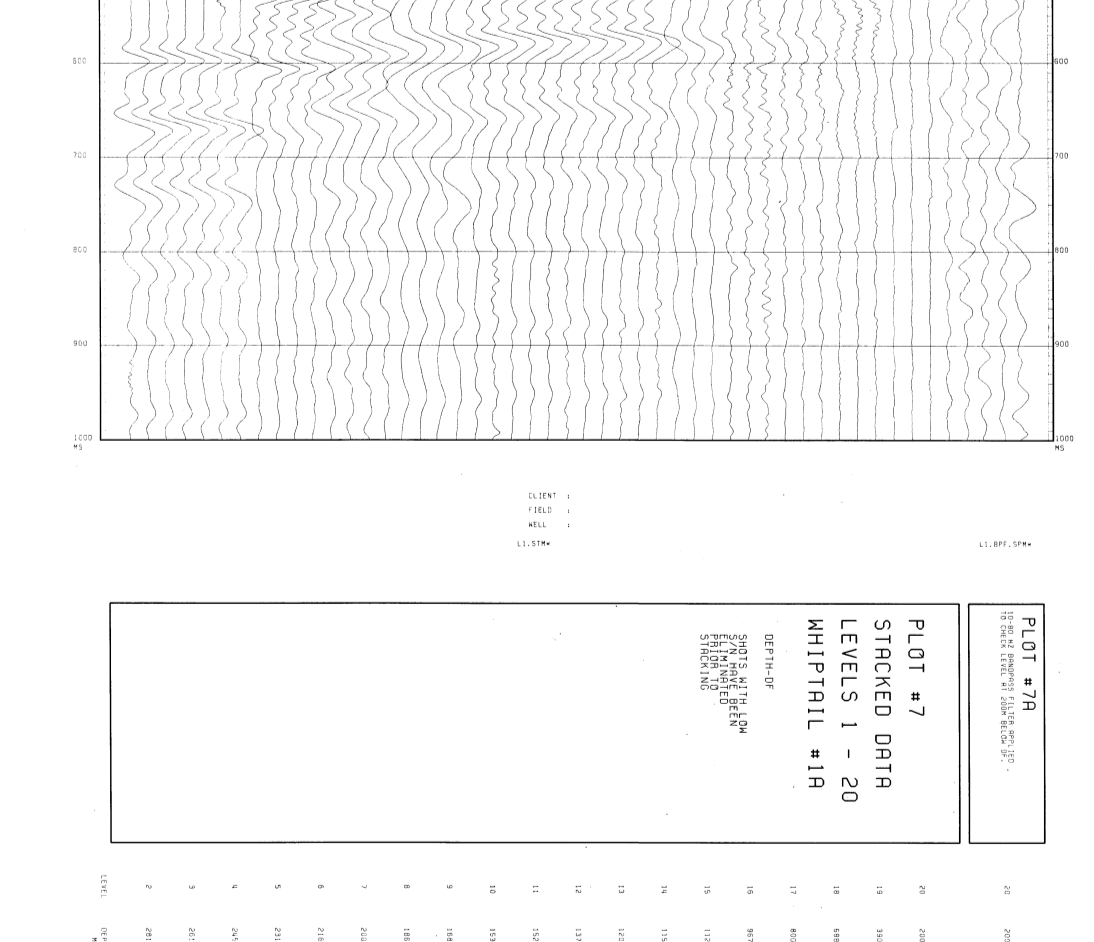

ESSEX AUSTRALIA LTD
WILDCAT
WHPAIL #1A

RAM AND STACKED
SHOTS
VELOCITY CHECK SHOT SURVEY

ESSEX AUSTRALIA LTD
WILDCAT
WHPAIL #1A

OUTER CENTER
500 UNIT
SUDBORO
MASSACHUSETTS

DATE REFERENCE SURVEY
11-OCT-85

CLIENT : ESSEX AUSTRALIA LTD.
FIELD : WILDCAT
WELL : WHPAIL #1A

Table with columns: DEPTH (m), VELOCITY (m/sec), TIME (sec), etc. for Plot #1.

COMPANY ESSEX AUSTRALIA LTD.
WELL WILDCAT
FIELD WHPAIL #1A
COUNTRY AUSTRALIA

Schlumberger