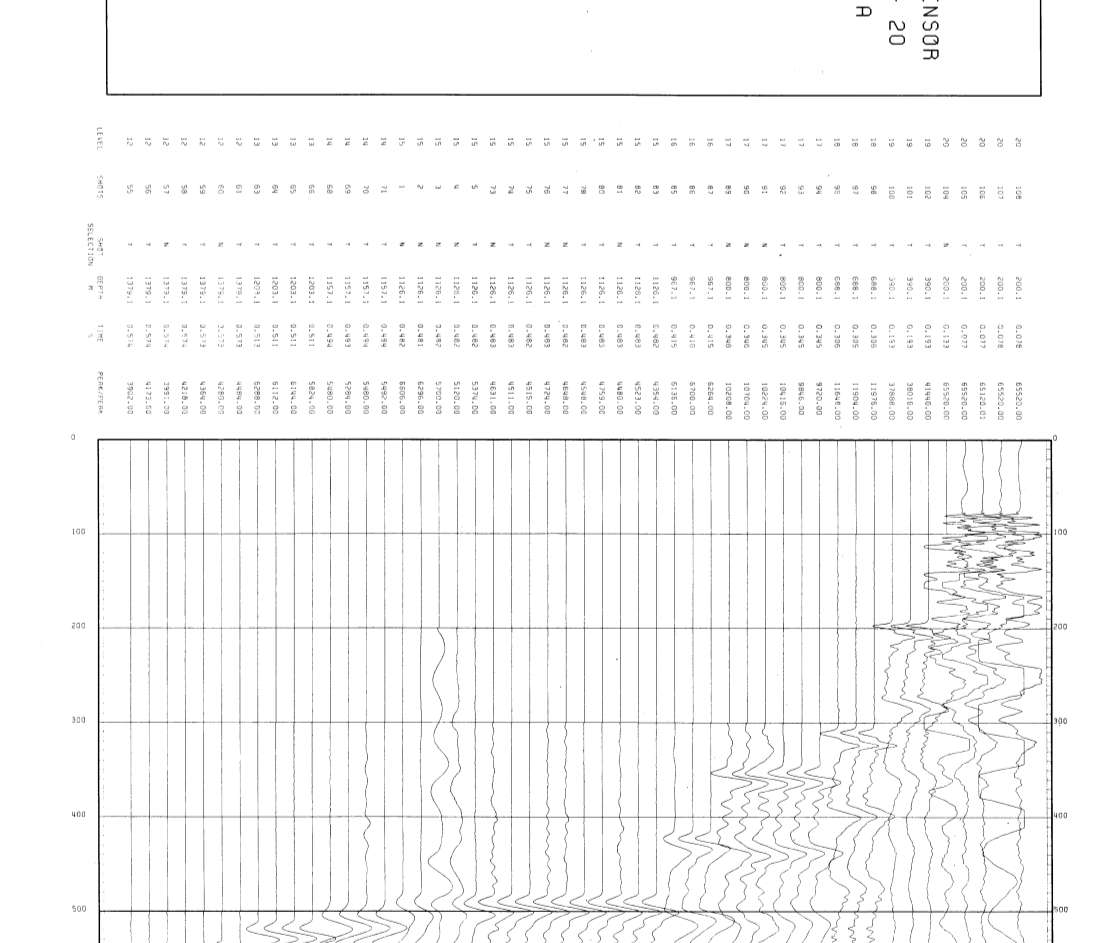

ESSEX AUSTRALIA LTD
WILDCAT
WHPAIL #1A

RAM AND STACKED
SHOTS
VELOCITY CHECK SHOT SURVEY

ESSEX AUSTRALIA LTD
WILDCAT
WHPAIL #1A

OUTER CENTER
500 UNIT
SUDBORO
MASSACHUSETTS

DATE REFERENCE SURVEY
11-OCT-85

CLIENT : ESSEX AUSTRALIA LTD.
FIELD : WILDCAT
WELL : WHPAIL #1A

Table with columns: DEPTH (m), VELOCITY (m/sec), TIME (sec), etc. for Plot #1.

COMPANY ESSEX AUSTRALIA LTD.
WELL WILDCAT
FIELD WHPAIL #1A
COUNTRY AUSTRALIA

Schlumberger