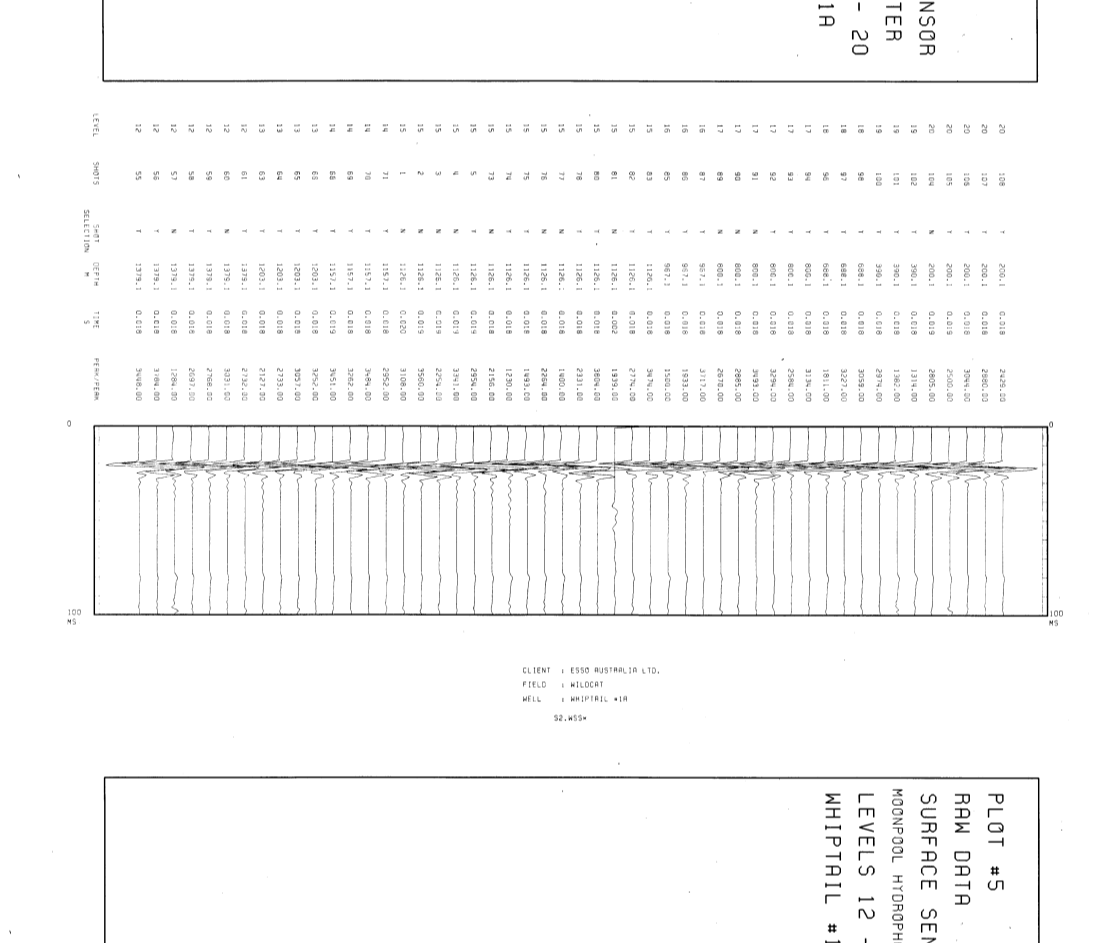

ESSEX AUSTRALIA LTD
WILDCAT
WHPAIL #1A

RAM AND STACKED
SHOTS
VELOCITY CHECK SHOT SURVEY

ESSEX AUSTRALIA LTD
WILDCAT
WHPAIL #1A

OUTER CENTER
500 UNIT
SUDBORO
MASSACHUSETTS

DATE REFERENCE SURVEY
11-OCT-85

CLIENT : ESSEX AUSTRALIA LTD.
FIELD : WILDCAT
WELL : WHPAIL #1A

Table with columns: DEPTH (m), VELOCITY (m/sec), TIME (sec), etc. for Plot #1.

COMPANY ESSEX AUSTRALIA LTD.
WELL WILDCAT
FIELD WHPAIL #1A
COUNTRY AUSTRALIA

Schlumberger