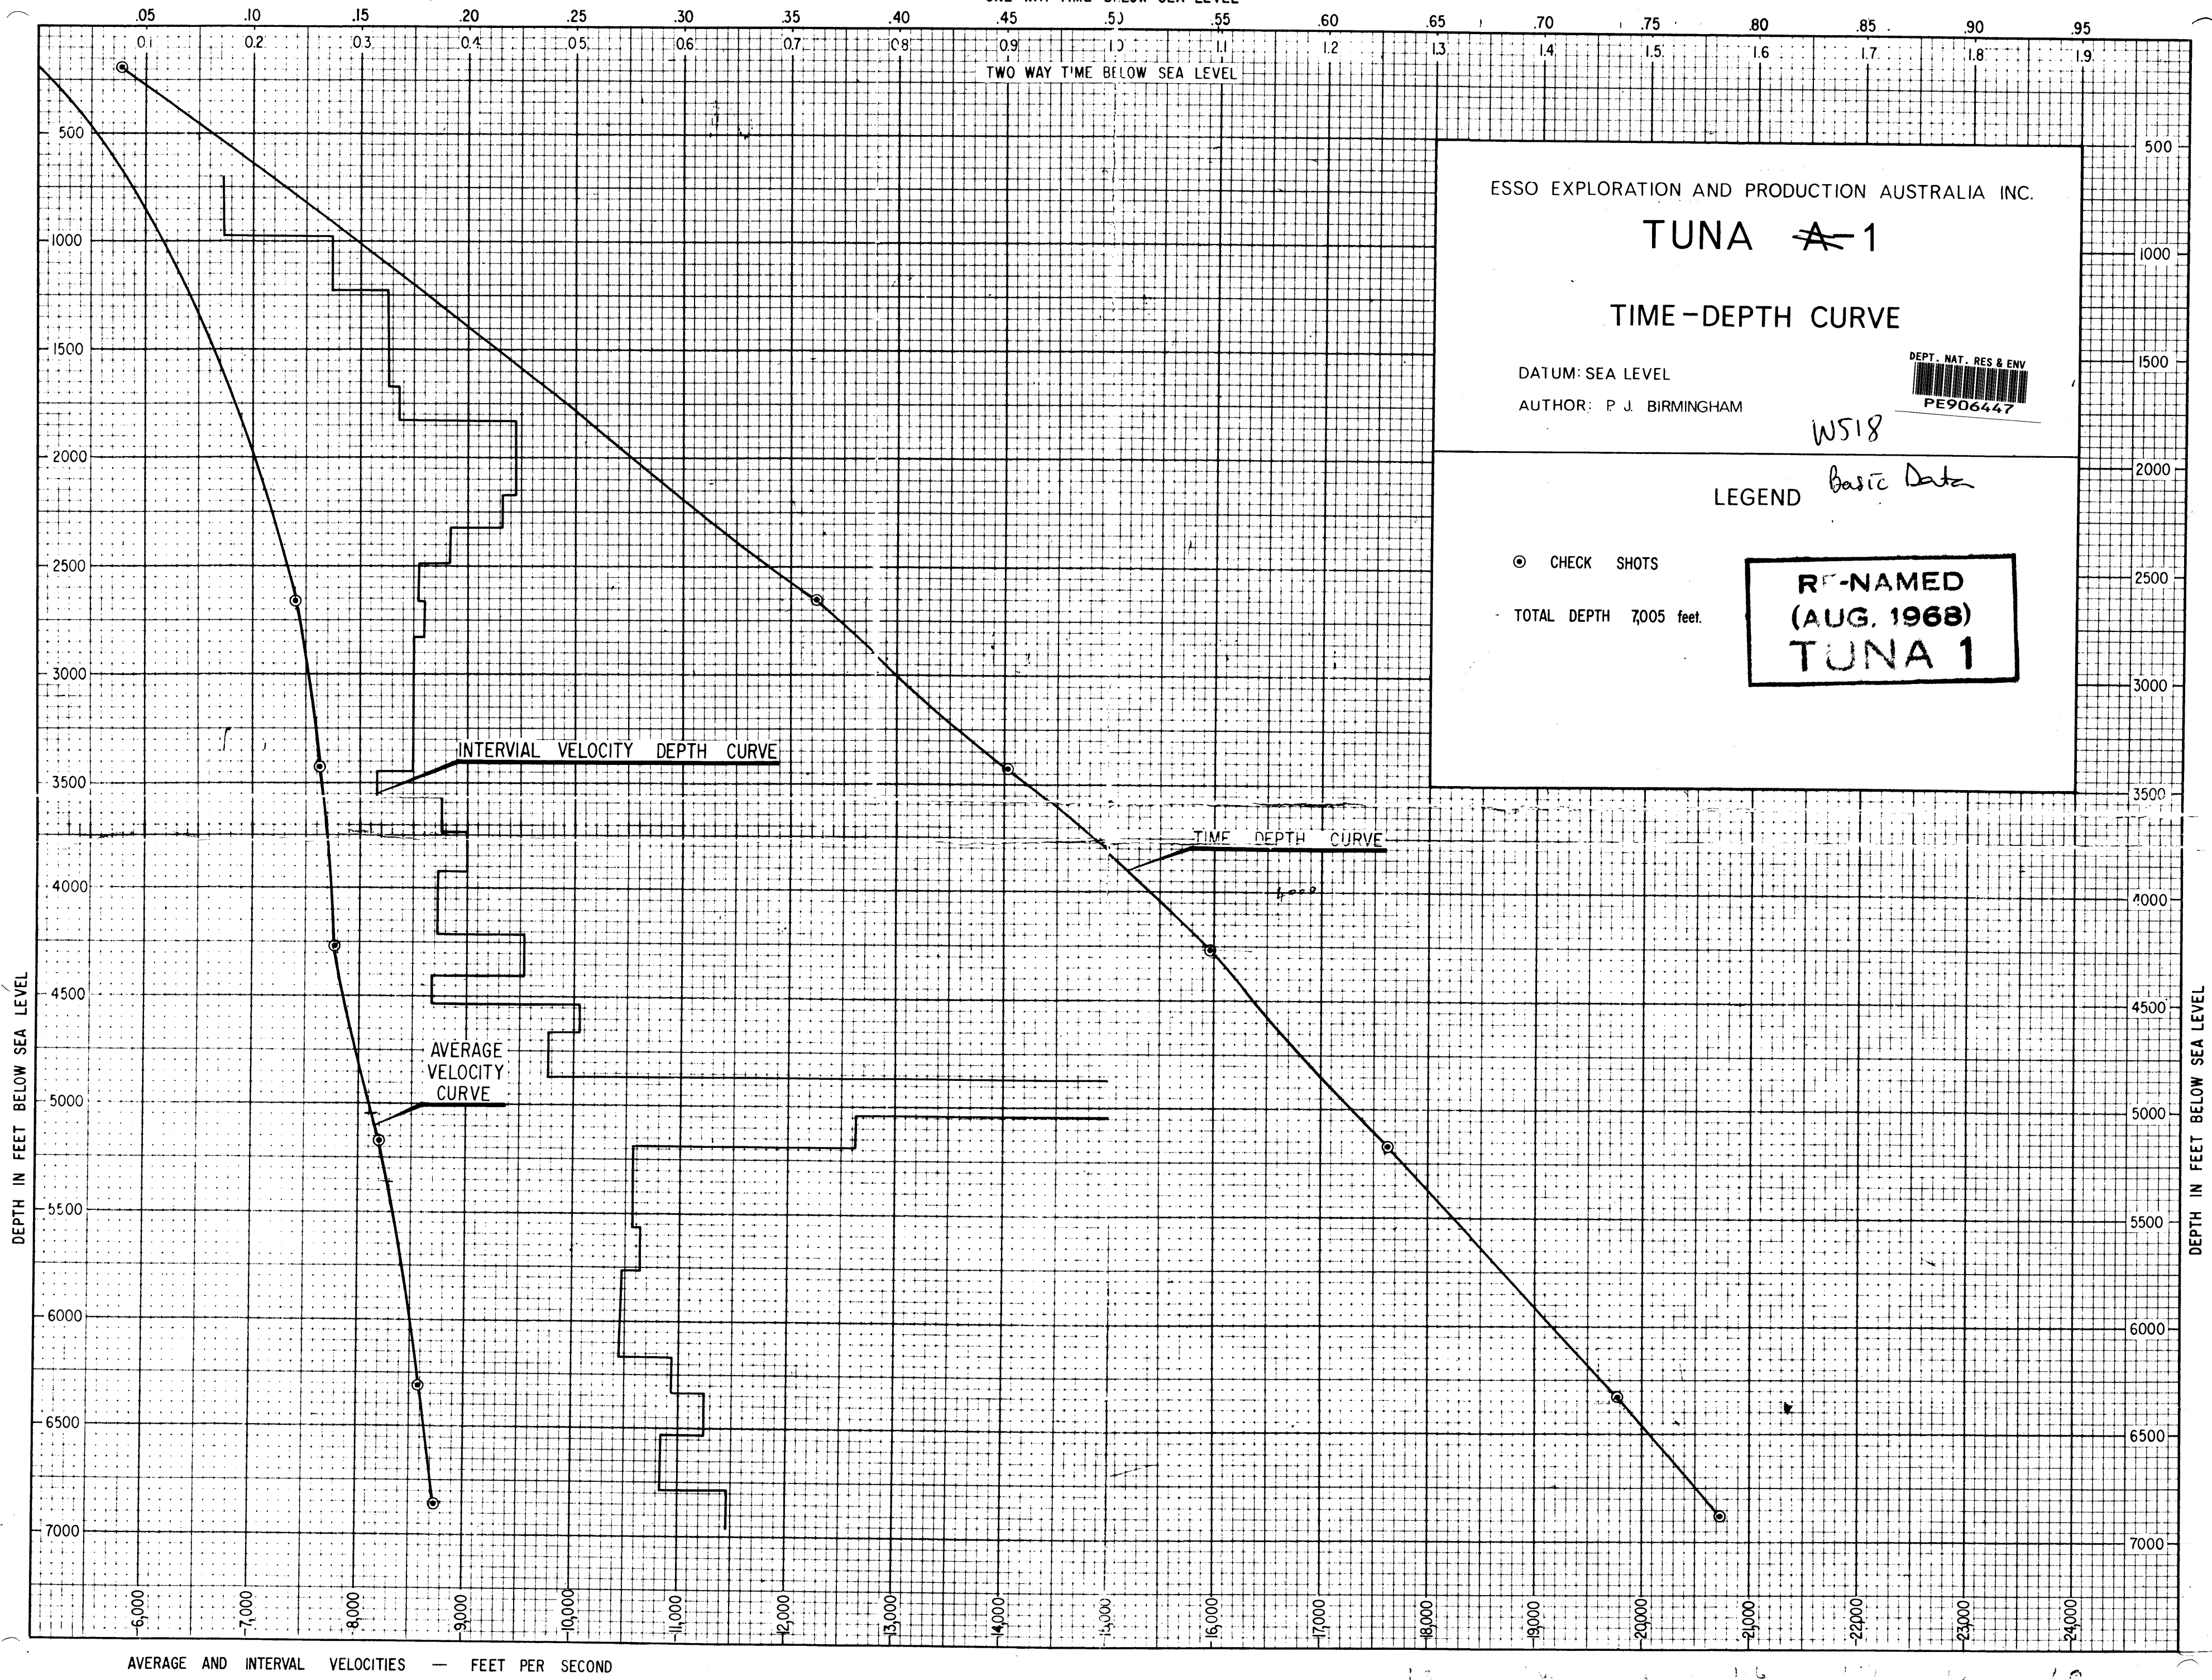

## TIME-DEPTH CURVE

DATUM: SEA LEVEL

AUTHOR: P. J. BIRMINGHAM

WS18

LEGEND *Basic Data*

⊙ CHECK SHOTS

TOTAL DEPTH 7,005 feet.

**RE-NAMED  
(AUG. 1968)  
TUNA 1**