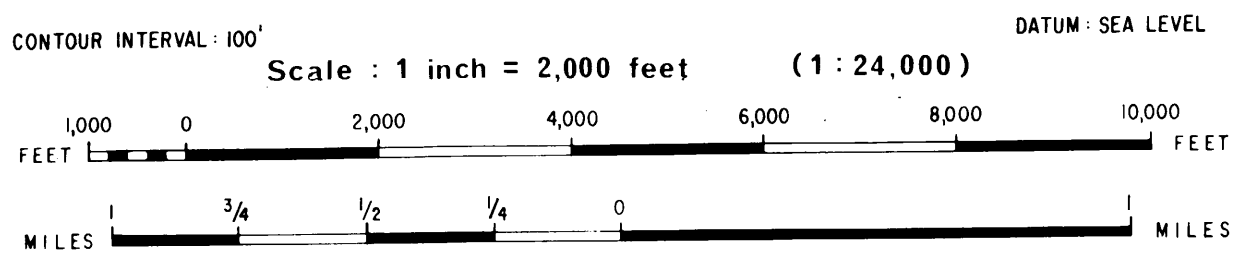

ESSO EXPLORATION AND PRODUCTION AUSTRALIA INC.
TREVALLY PROSPECT
 GIPPSLAND BASIN - VICTORIA

HORIZON-TOP LATROBE DELTA
 (BASE CHANNEL)

AUTHOR: J. E. ALLEN
 TO ACCOMPANY: Authorization to drill Trevally-1
 DATE: DECEMBER, 1969