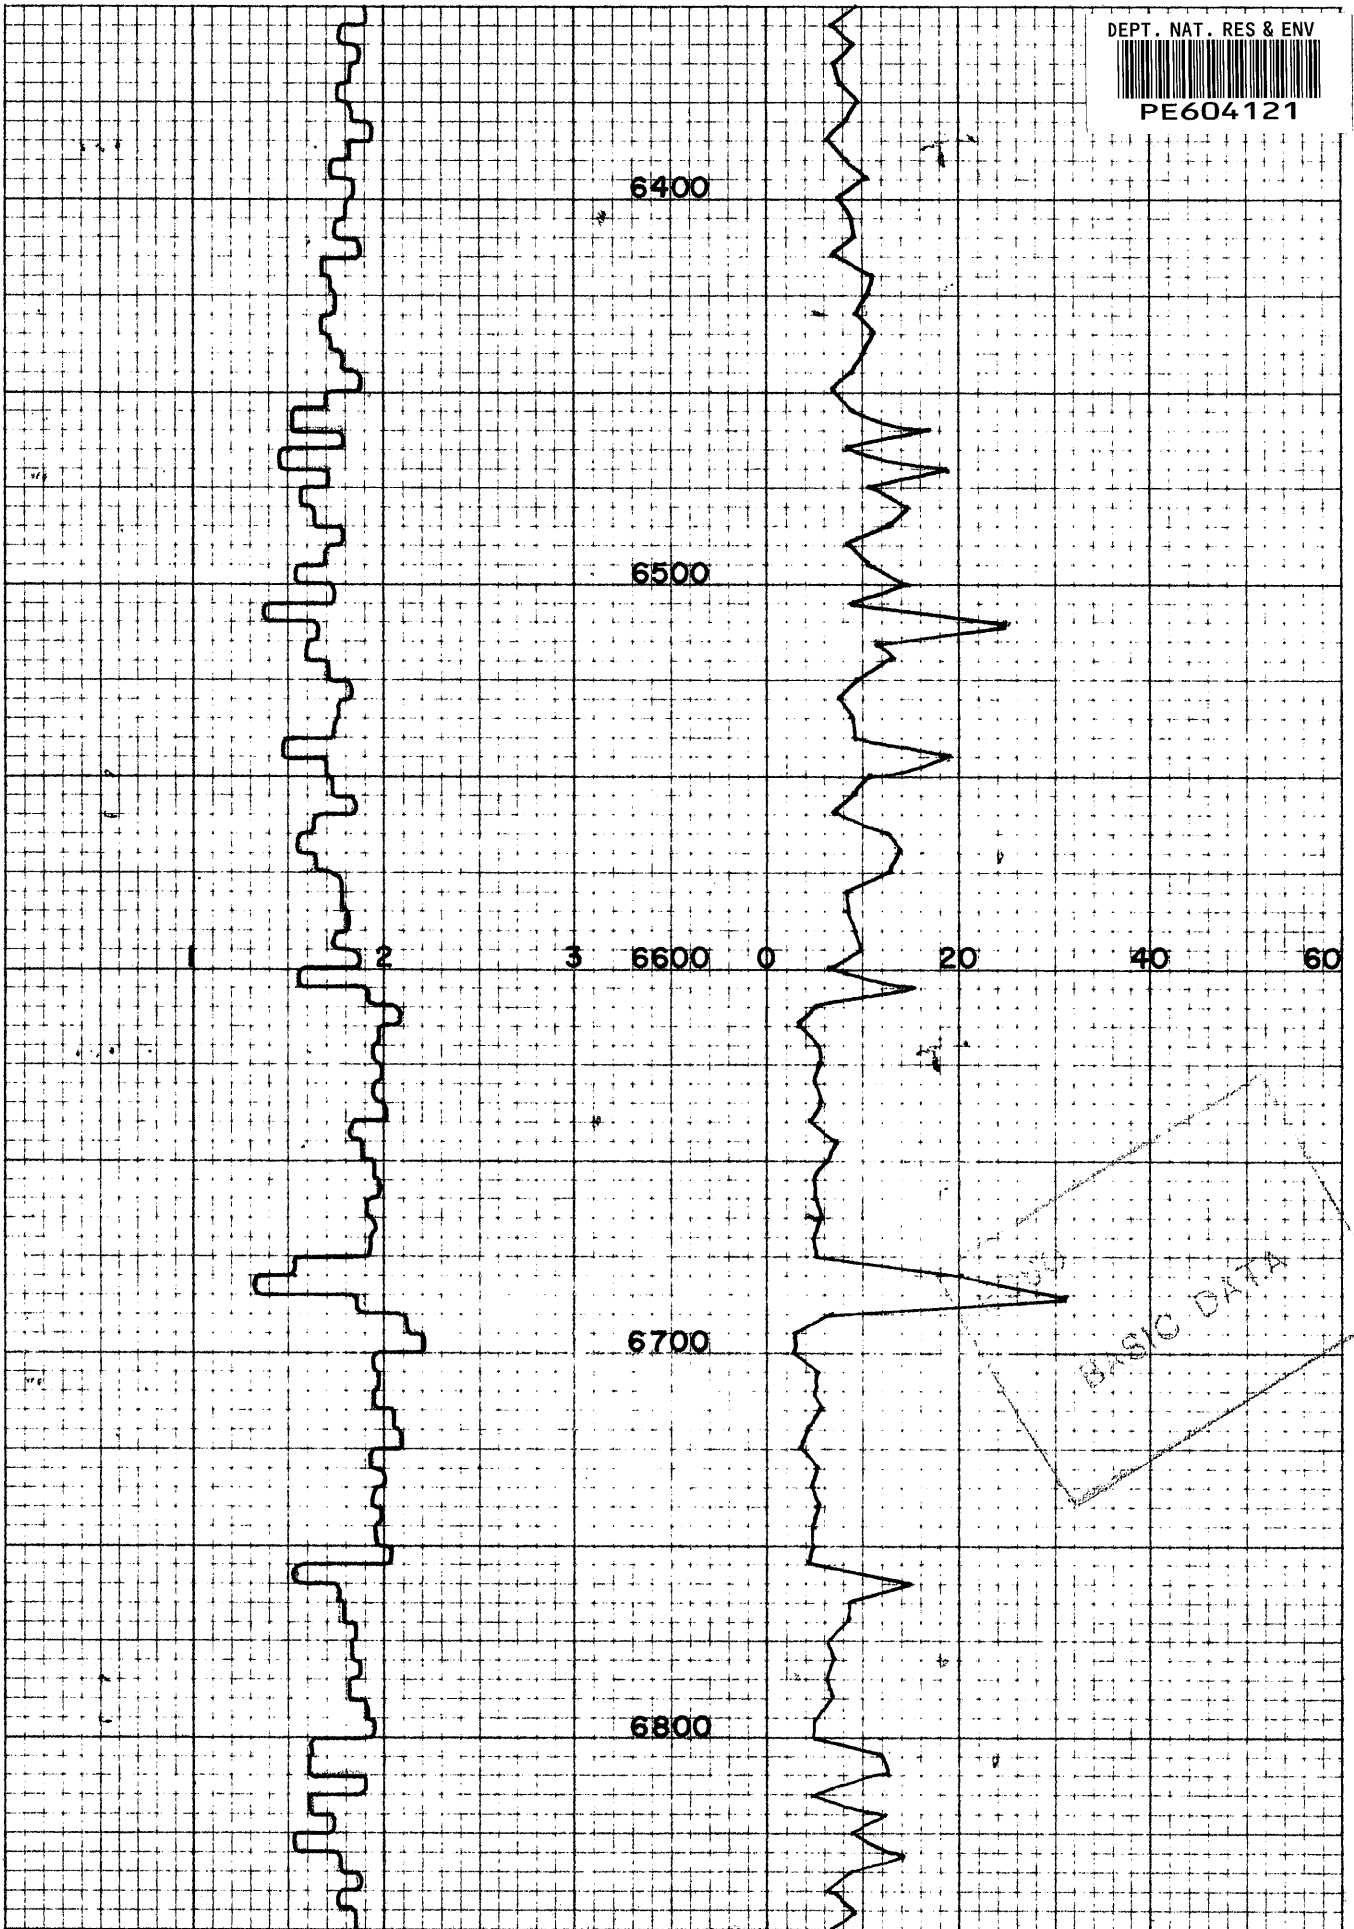

DEPT. NAT. RES & ENV

PE604121

CLEARPRINT PAPER CO. CSR 10 X 10 DIVISIONS PER INCH. 20 X 100 DIVISIONS.

CLEARPRINT PAPER

PRINTED IN U.S.A. ON CLEARPRINT TECHNICAL PAPER NO. 1012