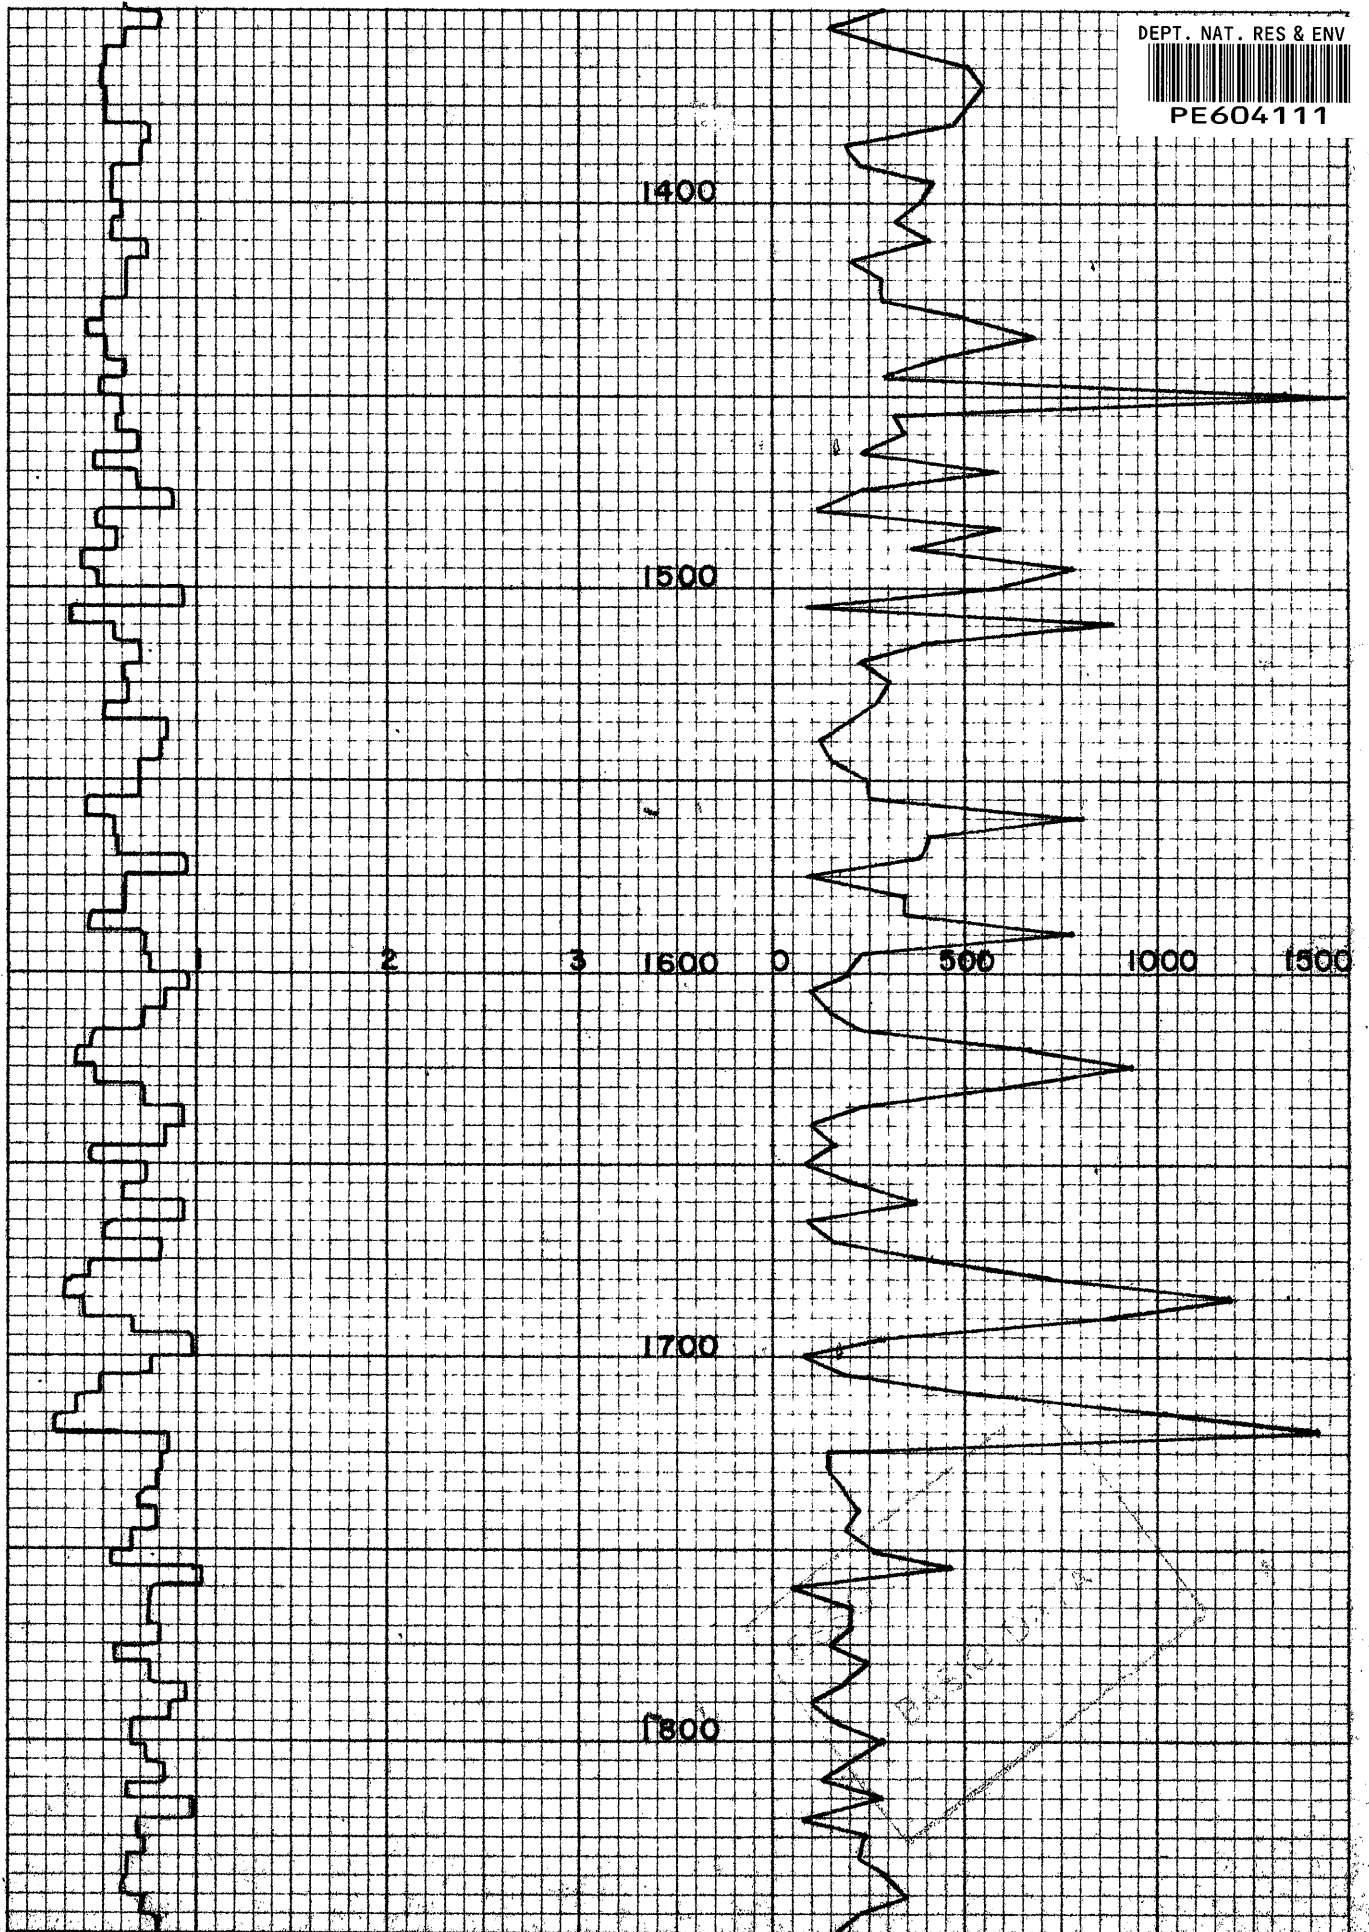

DEPT. NAT. RES & ENV

PE604111

CLEARPRINT PAPER CO. . CS2 10 X 10 DIVISIONS PER INCH. 10 X 100 DIVISIONS.

PRINTED IN U.S.A. ON CLEARPRINT TECHNICAT PAPER NO. 1012