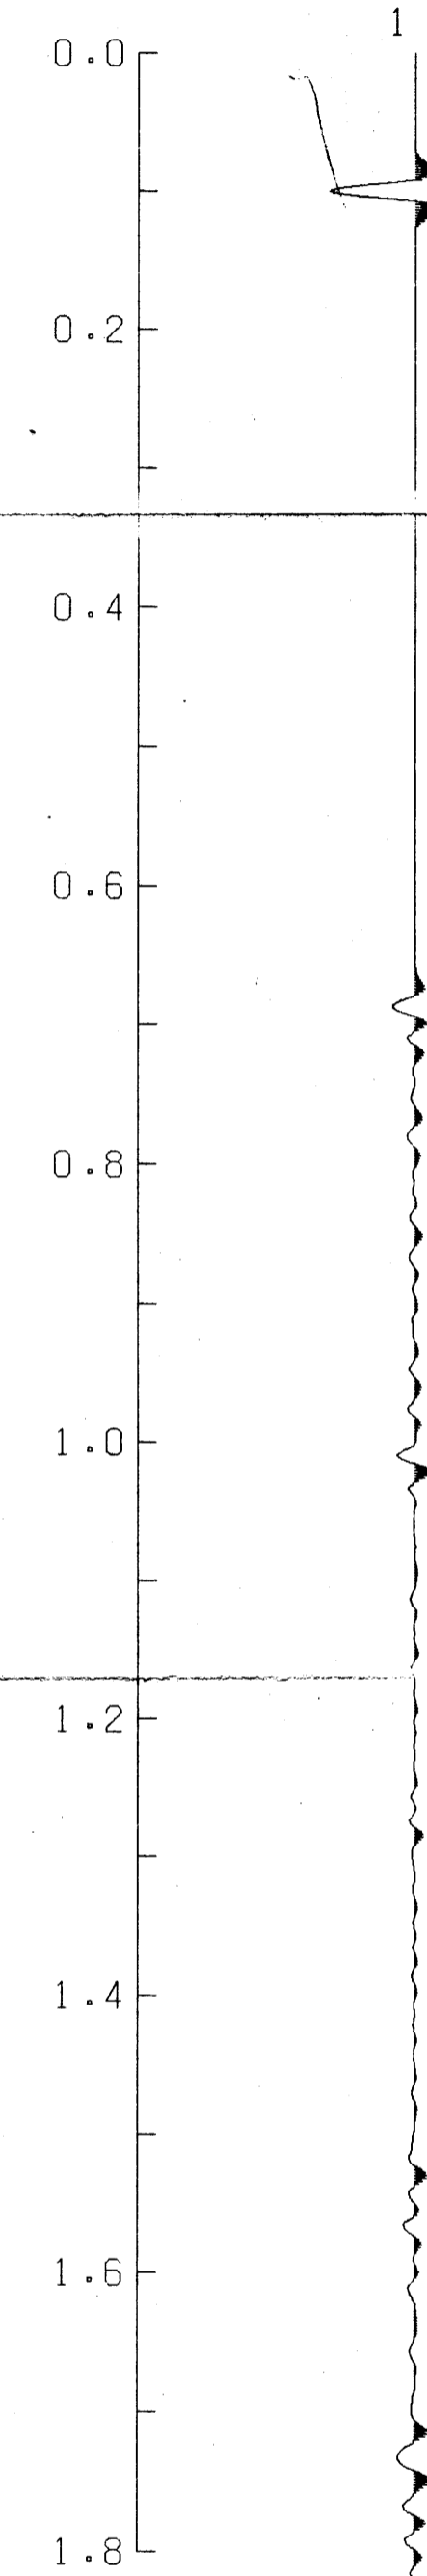

DRUMMER-1

PULSE NO 1 TYPE=2 FREQ=30.00 CYCLE BREADTH=25.99

TIME OVERLAY

OCT. 23, 1985 8.36 AM

SECONDS

EDITED & FILTERED SONIC DENSITY