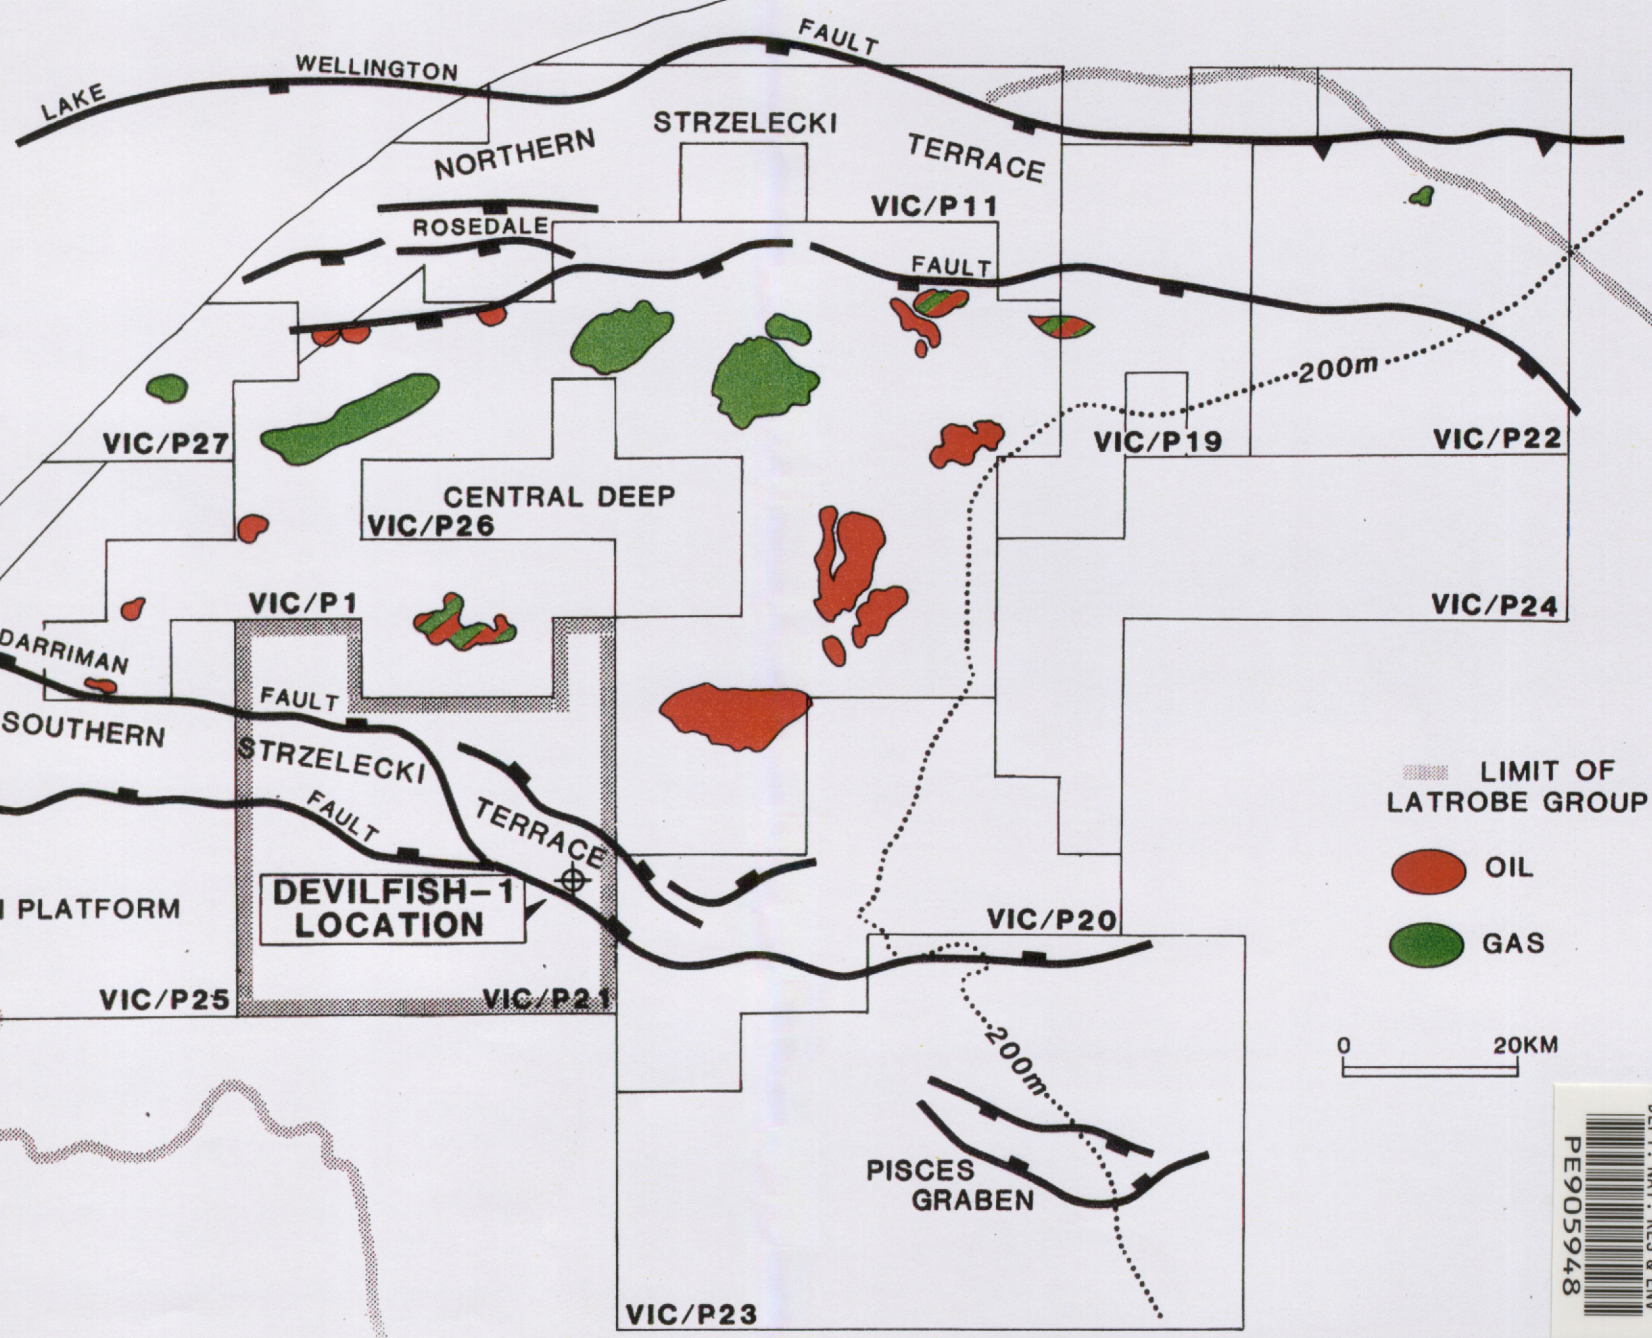

LOCATION MAP - DEVILFISH-1

GIPPSLAND BASIN

VICTORIA

- LIMIT OF LATROBE GROUP
- OIL
- GAS

0 20KM