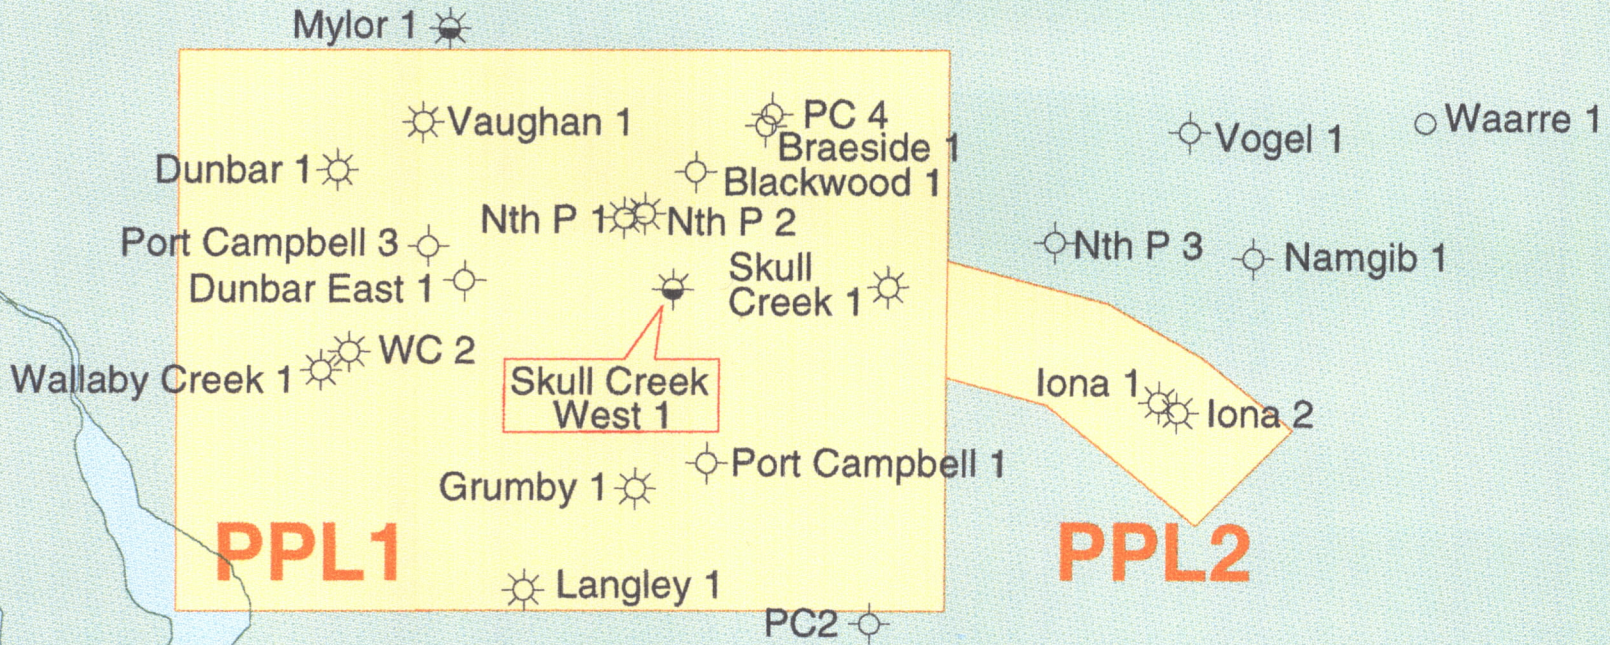

LEGEND

- ☀ Gas well with oil show
- Dry hole
- ☀ Gas well
- ☀ Well with gas and oil shows

0 km 5
AGD66

CULTUS PETROLEUM NL
ONSHORE OTWAY BASIN - VICTORIA
PPL1 & PPL2
WELL LOCATION MAP

DEPT. NAT. RES & ENV

PE907573

PEP108

FIGURE 1