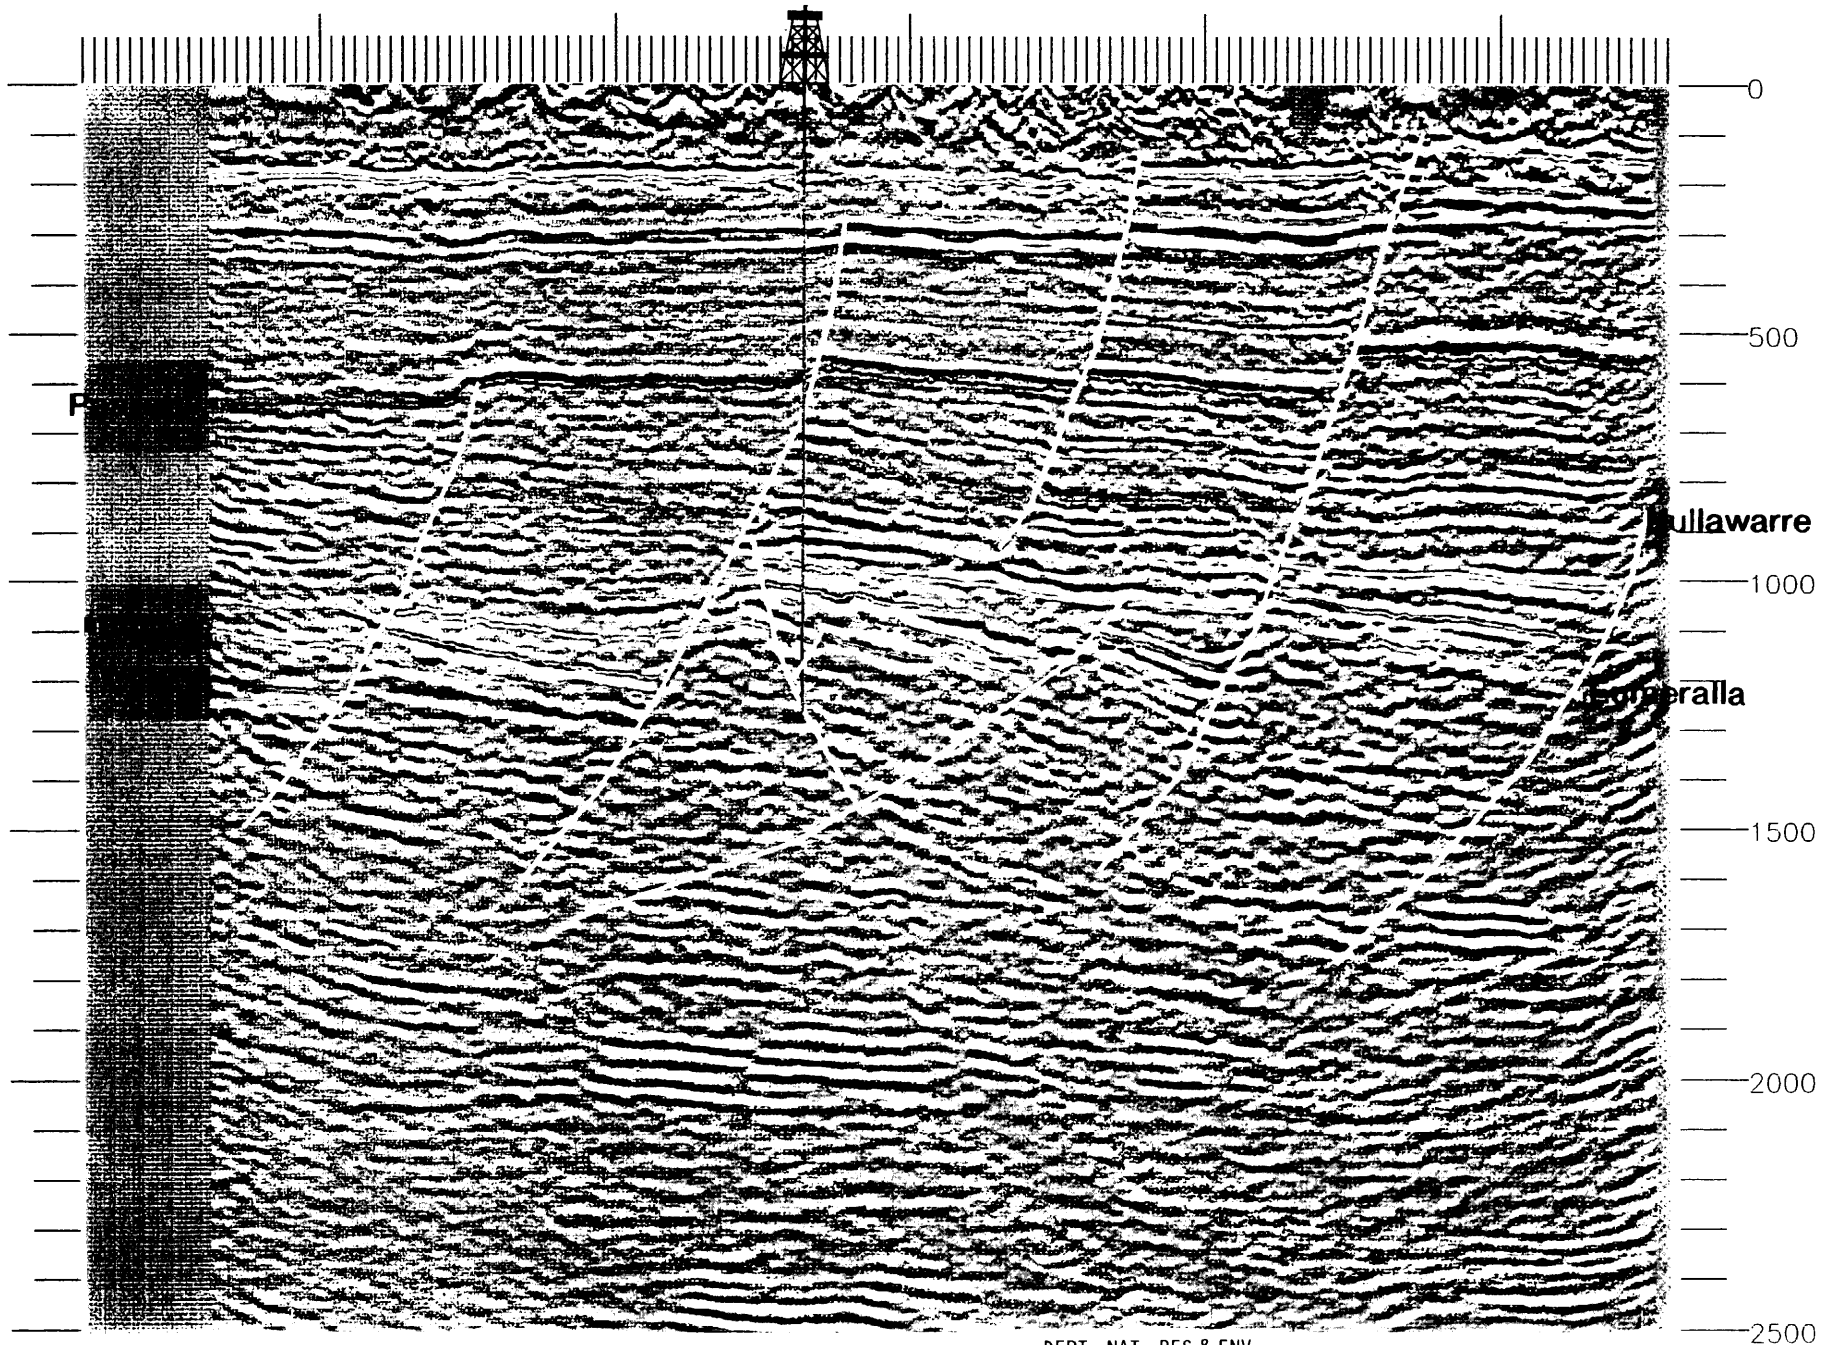

Skull Creek North-1

w3d0801.3dv

1175m

DEPT. NAT. RES & ENV

PE907686

Figure 6