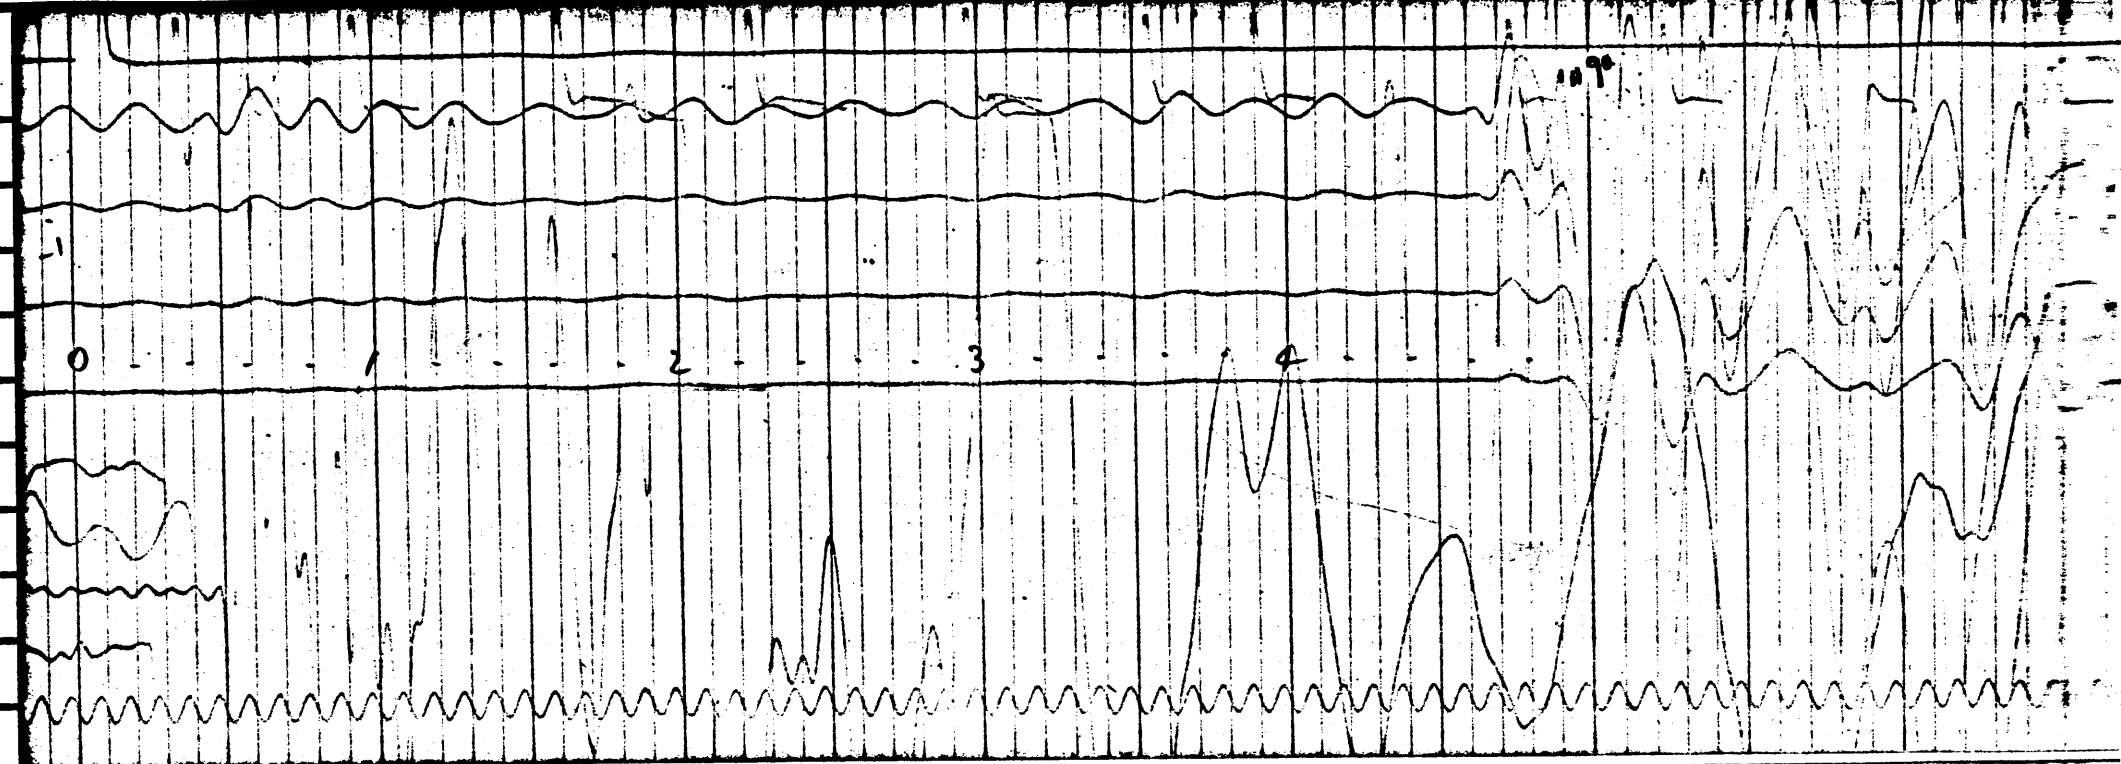

# VELOCITY SURVEY

FOR: BEACH PETROLEUM N.L.

NAME: NORTH PAARATTE NO. 1

RECORD NO. 20

ELEV. K.B. 315'

DEPTH BELOW K.B. 3606'

ENERGY SOURCE Dyn.

SHOT DEPTH 2'

CHARGE SIZE 1 st.

ATTENUATION -15

OFFSET 36 m.

Velocity Data, Brisbane

# VELOCITY SURVEY

FOR: BEACH PETROLEUM N.L.

NAME: NORTH PAARATTE NO. 1

RECORD NO. 21

ELEV. K.B. 315'

DEPTH BELOW K.B. 2195'

ENERGY SOURCE Dyn.

SHOT DEPTH 2'