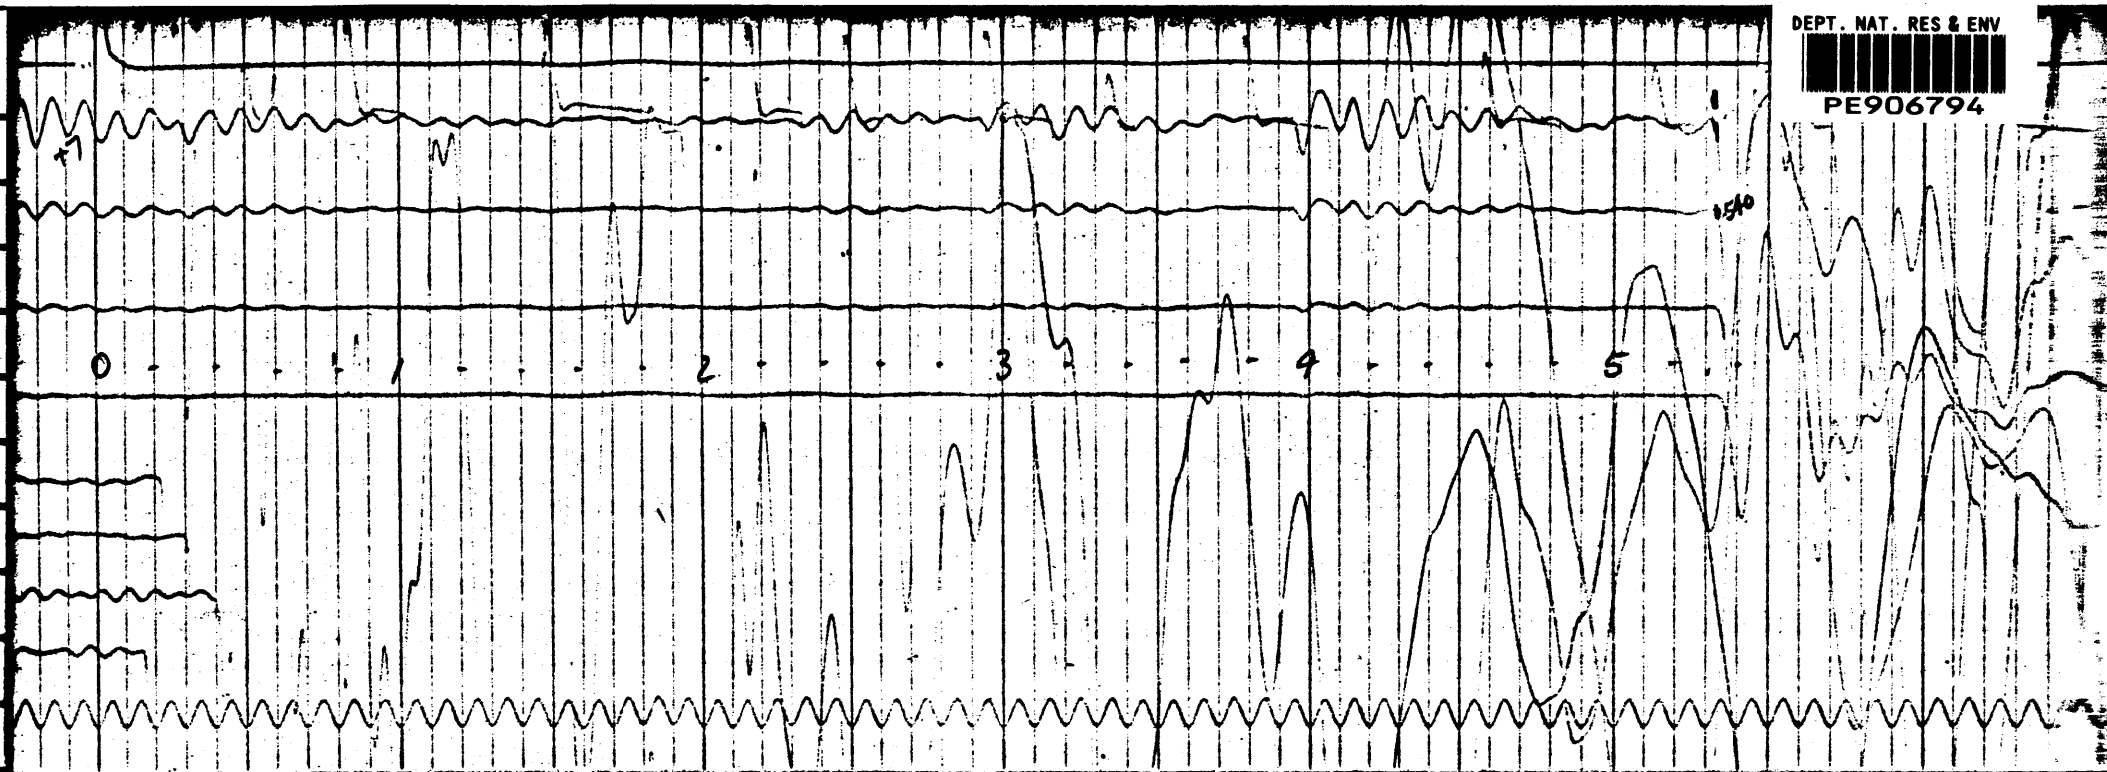

VELOCITY SURVEY

FOR: BEACH PETROLEUM N.L.

NAME: NORTH PAARATTE NO. 1

RECORD NO. 8

ELEV. K.B. 315'

DEPTH BELOW K.B. 4095'

ENERGY SOURCE Dyn.

SHOT DEPTH 2'

CHARGE SIZE 1 st.

ATTENUATION -5

OFFSET 36 m.

Velocity Data, Brisbane

DEPT. NAT. RES & ENV

PE906794

VELOCITY SURVEY

FOR: BEACH PETROLEUM N.L.

NAME: ~~NORTH PAARATTE NO. 1~~

RECORD NO. 9

ELEV. K.B. 315'

DEPTH BELOW K.B. 4754'

ENERGY SOURCE Dyn.

SHOT DEPTH 2'

CHARGE SIZE 1 st.

ATTENUATION -5

OFFSET 36 m.

Velocity Data, Brisbane