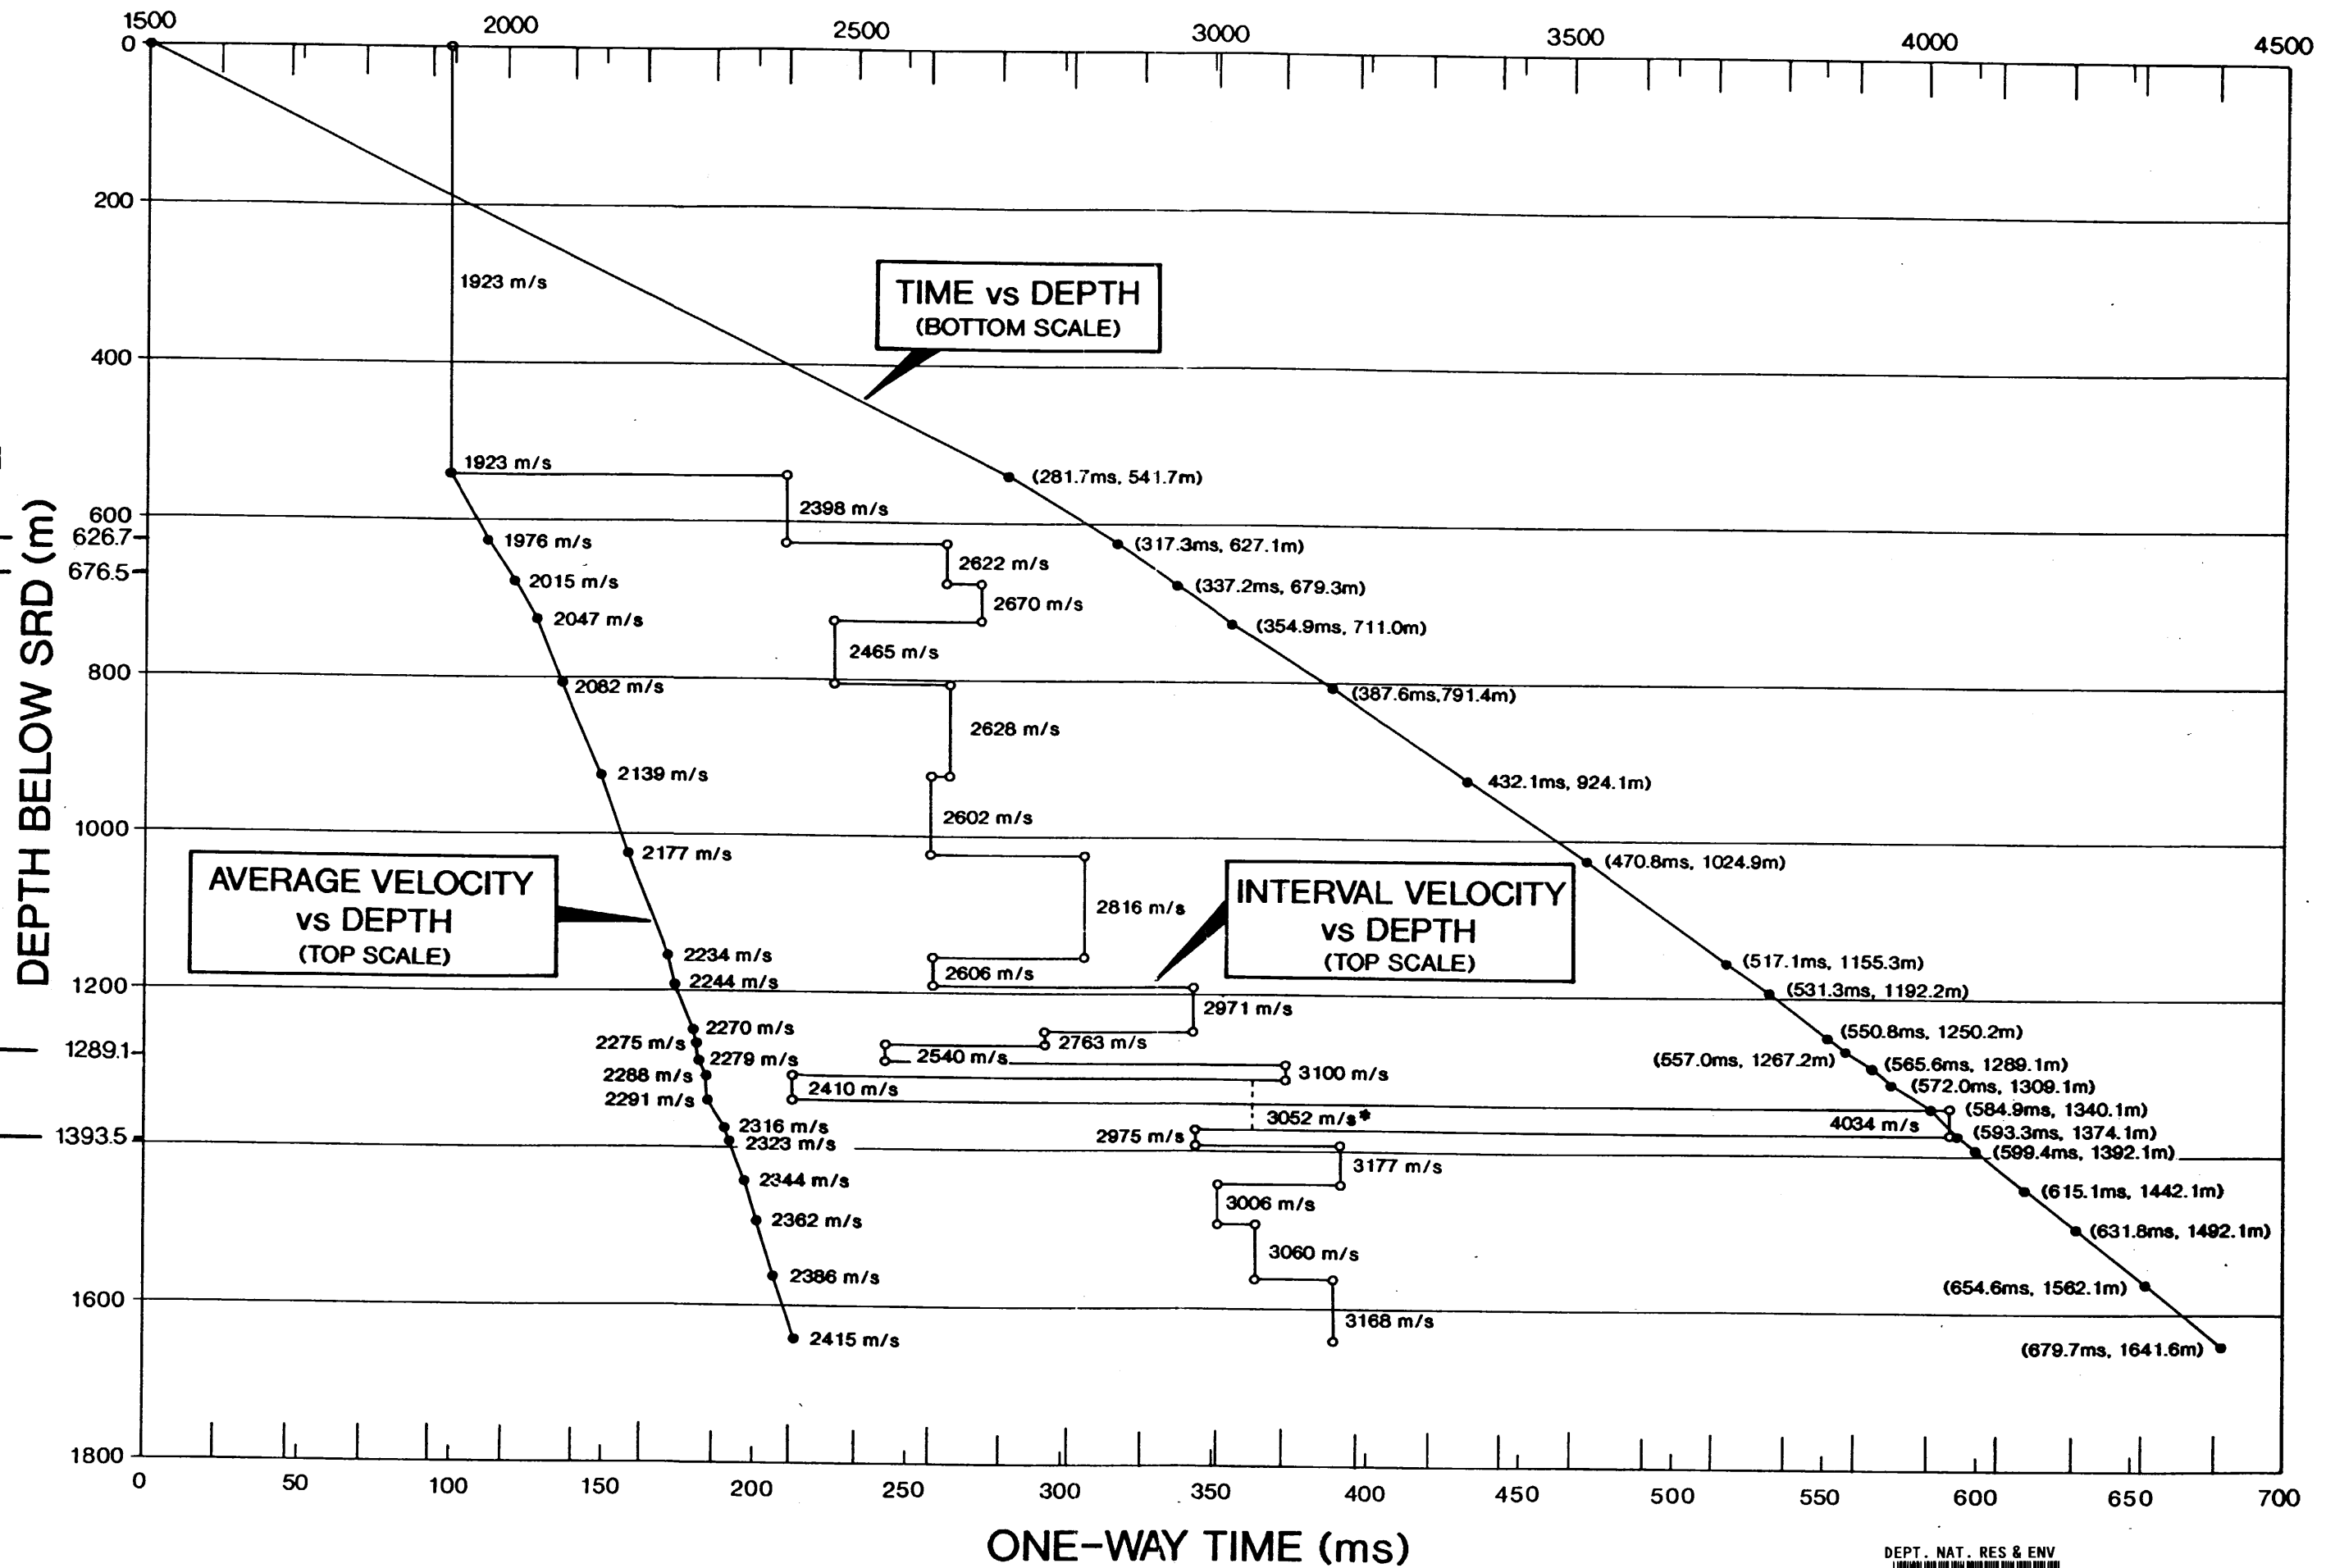

VELOCITY (m/s)

DEPT. NAT. RES & ENV

PE906674

* INTERVAL VELOCITY IF CHECKSHOT AT 1340.1m BELOW SRD IS EXCLUDED.