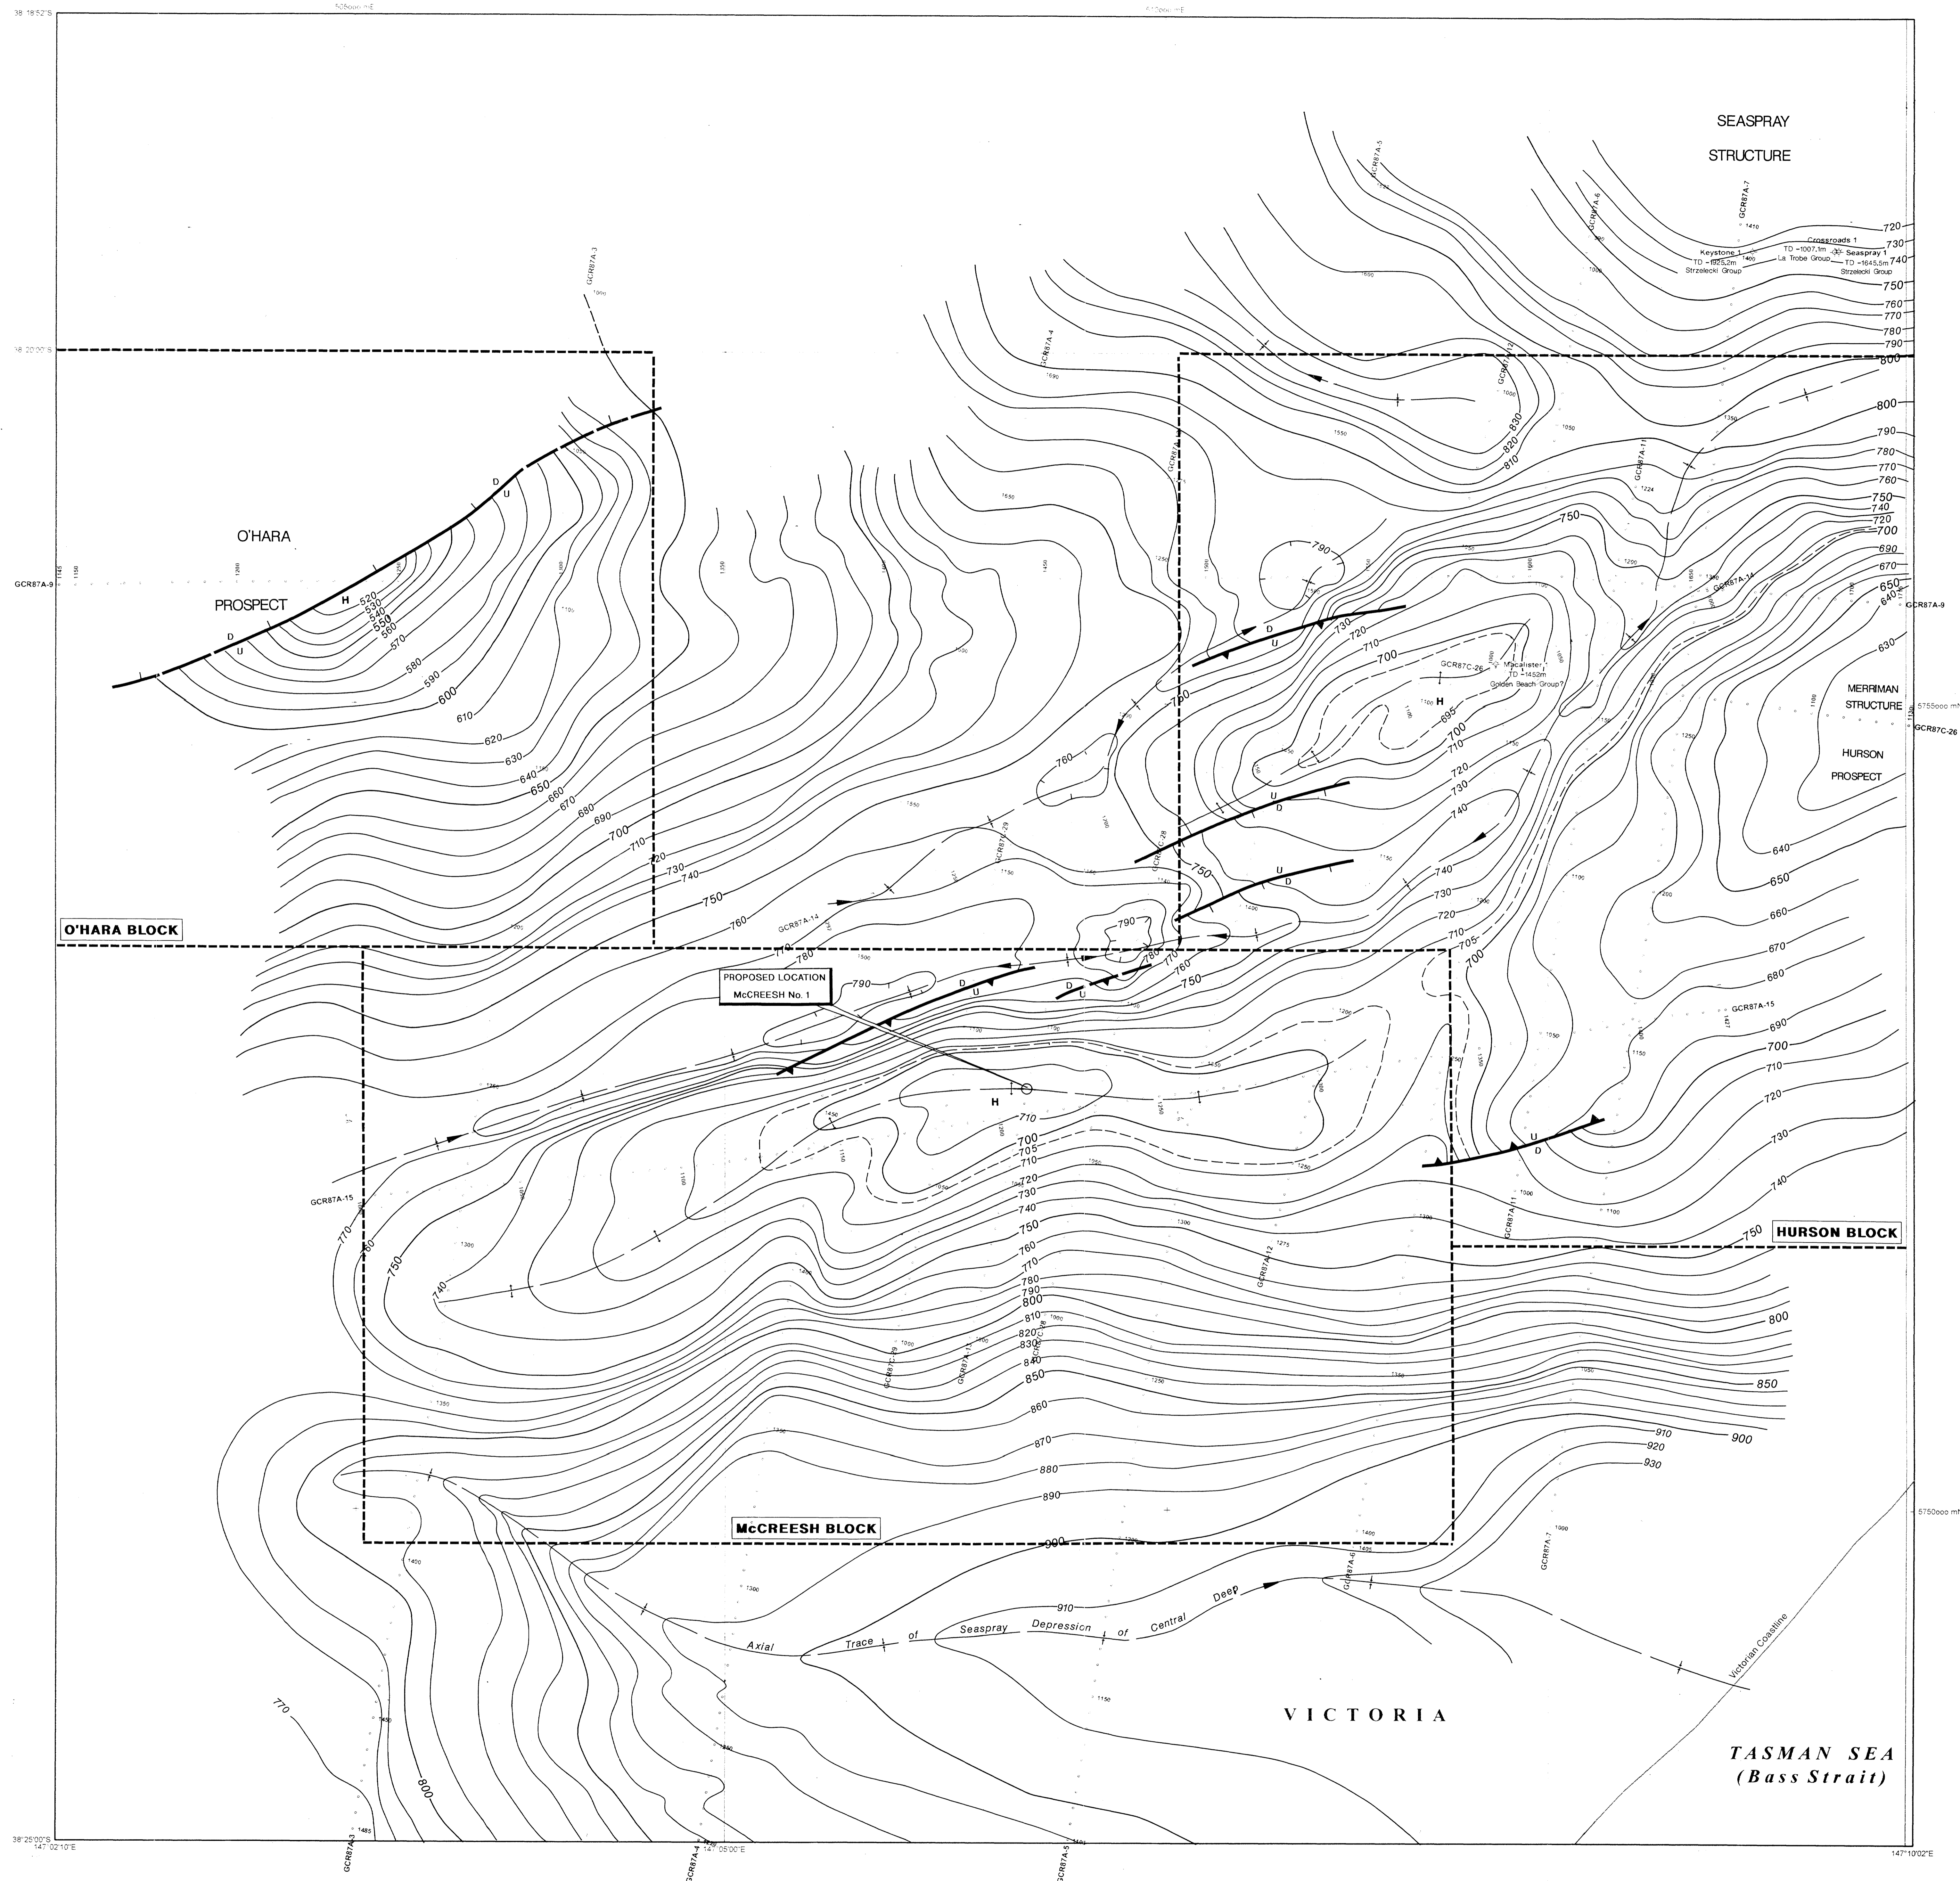

McCREESH PROSPECT

**LEGEND**

Normal Fault  
 Reverse Fault  
 Axial trace of Syncline  
 Axial Trace of Anticline

**ROMA PETROLEUM N.L.**

PEP 137 VICTORIA  
 ONSHORE GIPPSLAND BASIN  
 McCREESH PROSPECT  
 TWO WAY TIME STRUCTURE MAP  
 TOP LATROBE GROUP  
 SEISMIC MARKER

Author: R.A.Meany Date: Sept 1997  
 Drawn: Oil on Film C.I. 10 msec