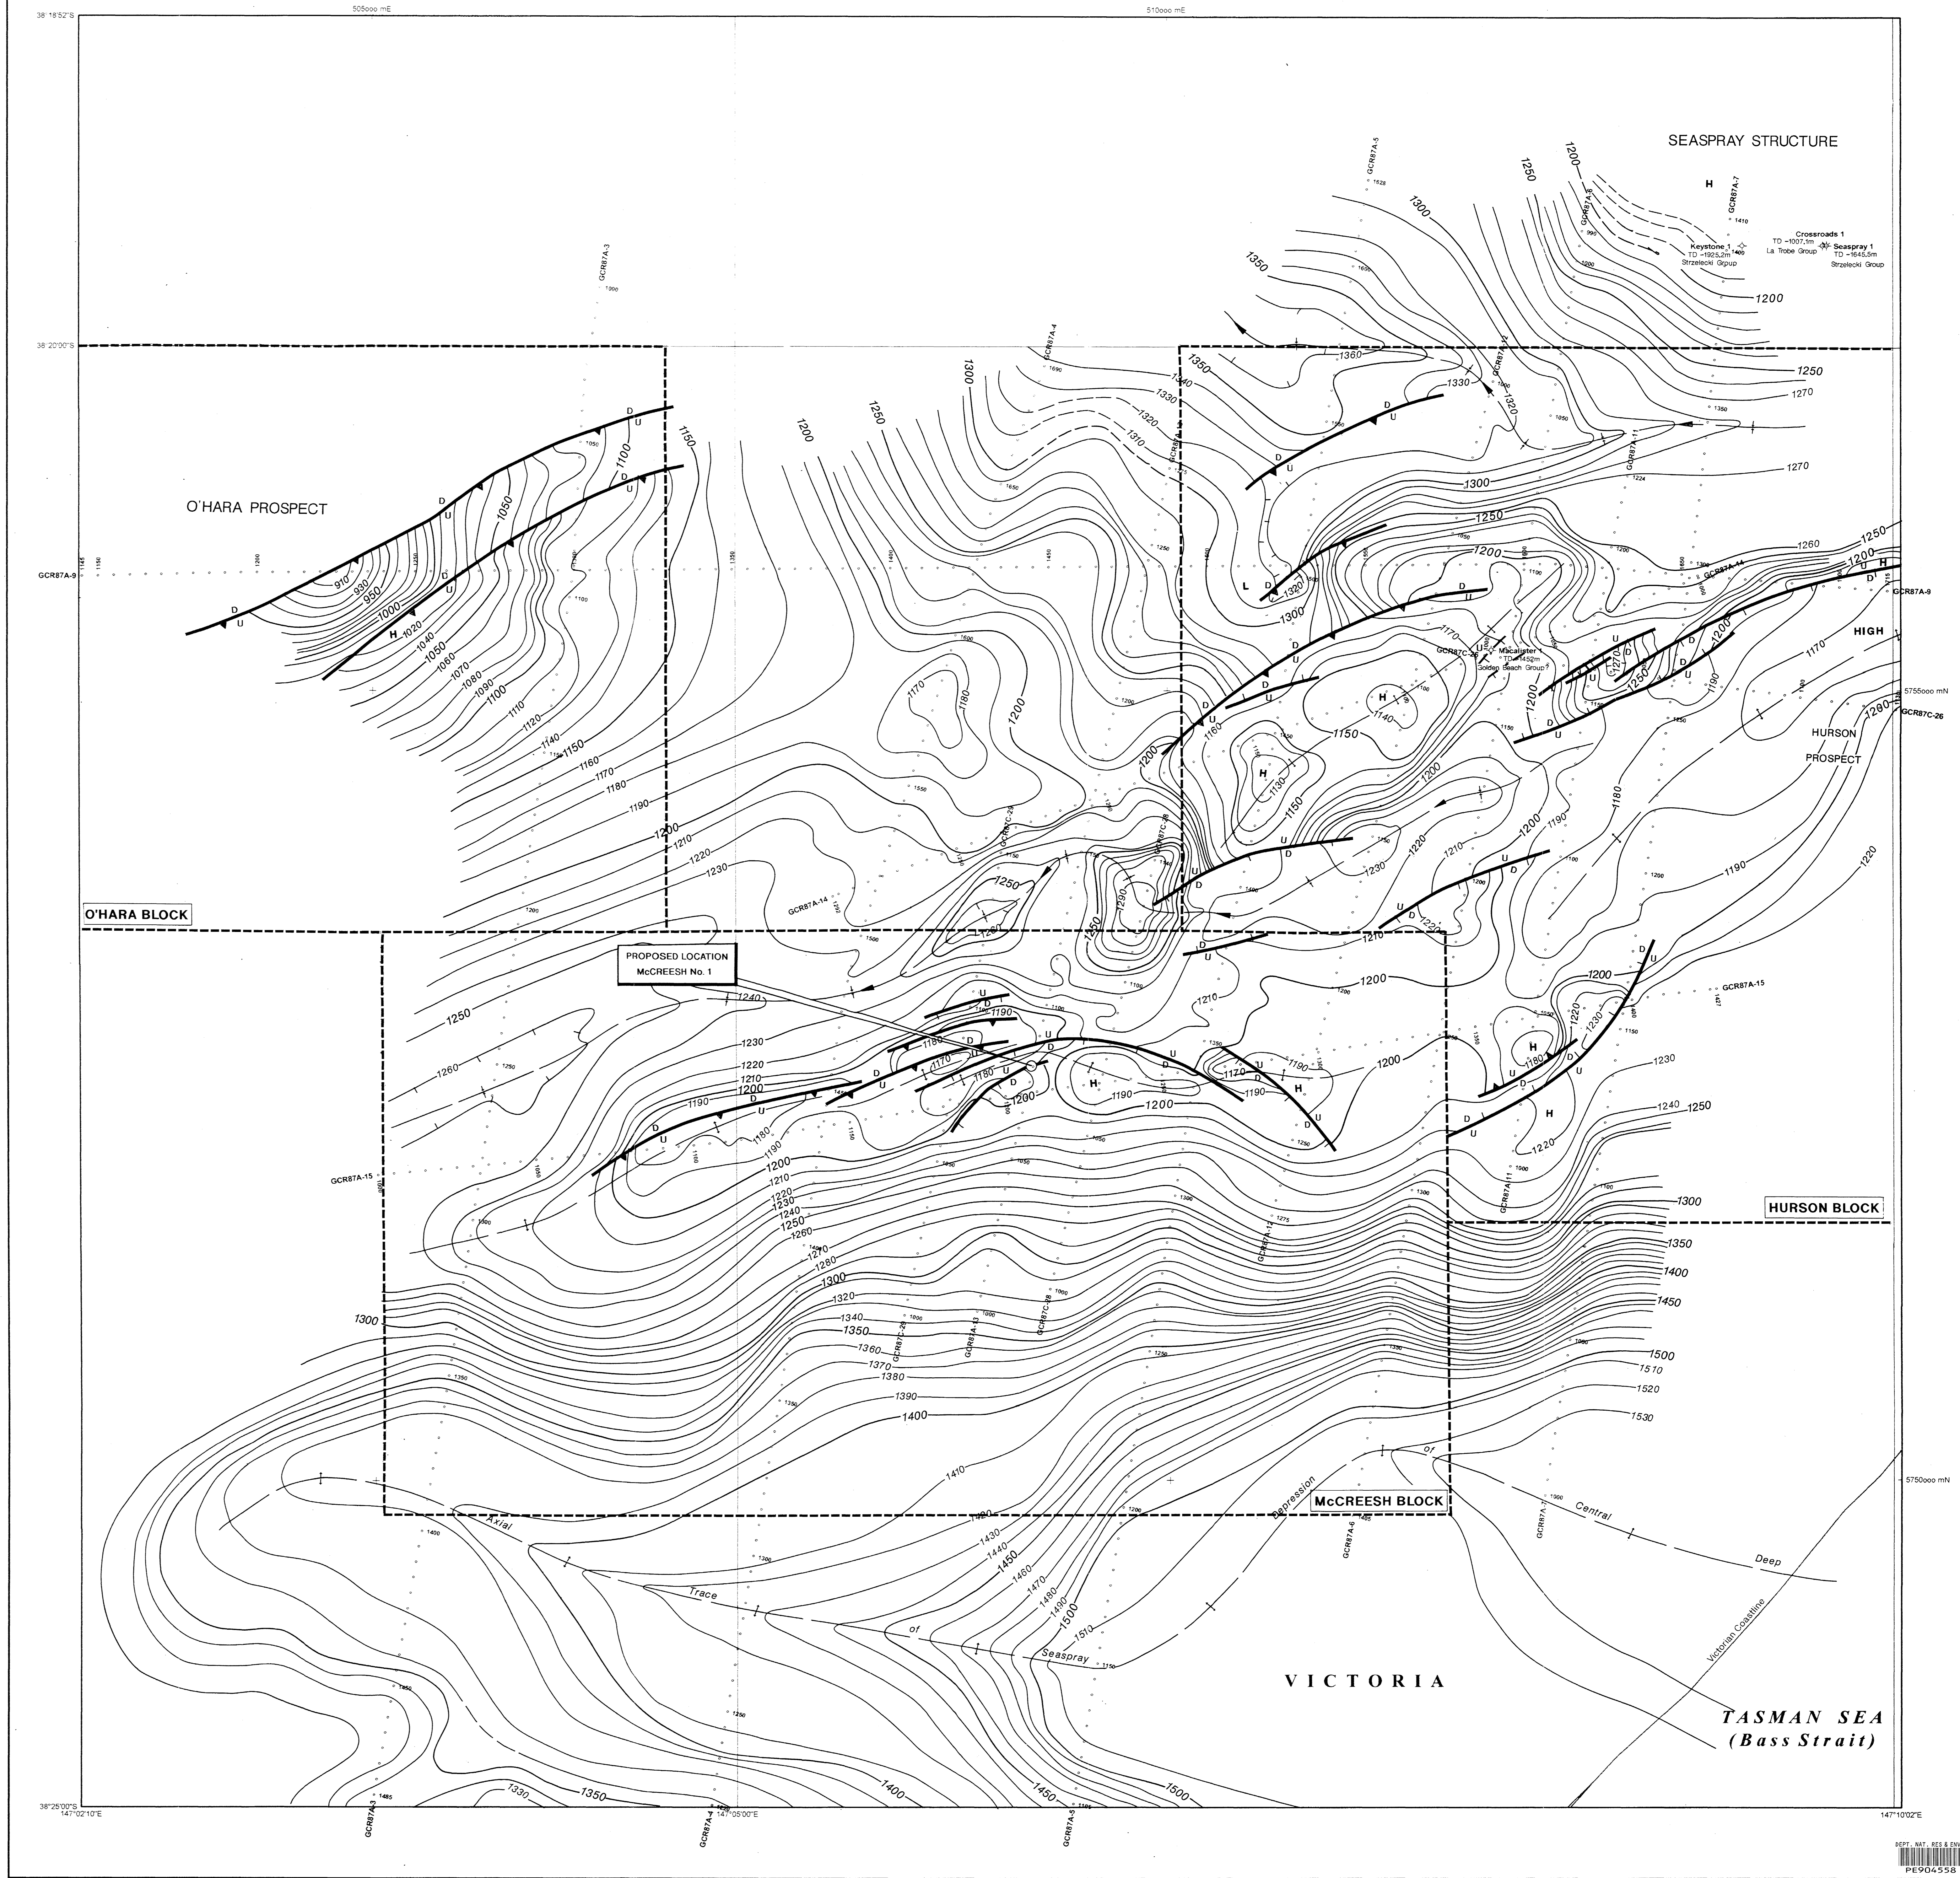

McCREESH PROSPECT

- LEGEND**
- Normal Fault
  - Reverse Fault
  - Axial trace of Syncline
  - Axial Trace of Anticline

**ROMA PETROLEUM N.L.**  
 PEP 137 VICTORIA  
 ONSHORE GIPPSLAND BASIN  
 McCREESH PROSPECT  
 TWO WAY TIME STRUCTURE MAP  
 NEAR TOP GOLDEN BEACH  
 SEISMIC MARKER

Author: R.A. Meaney Date: Sept 1997  
 Drawn: Oil on Film Cl. 10 msec