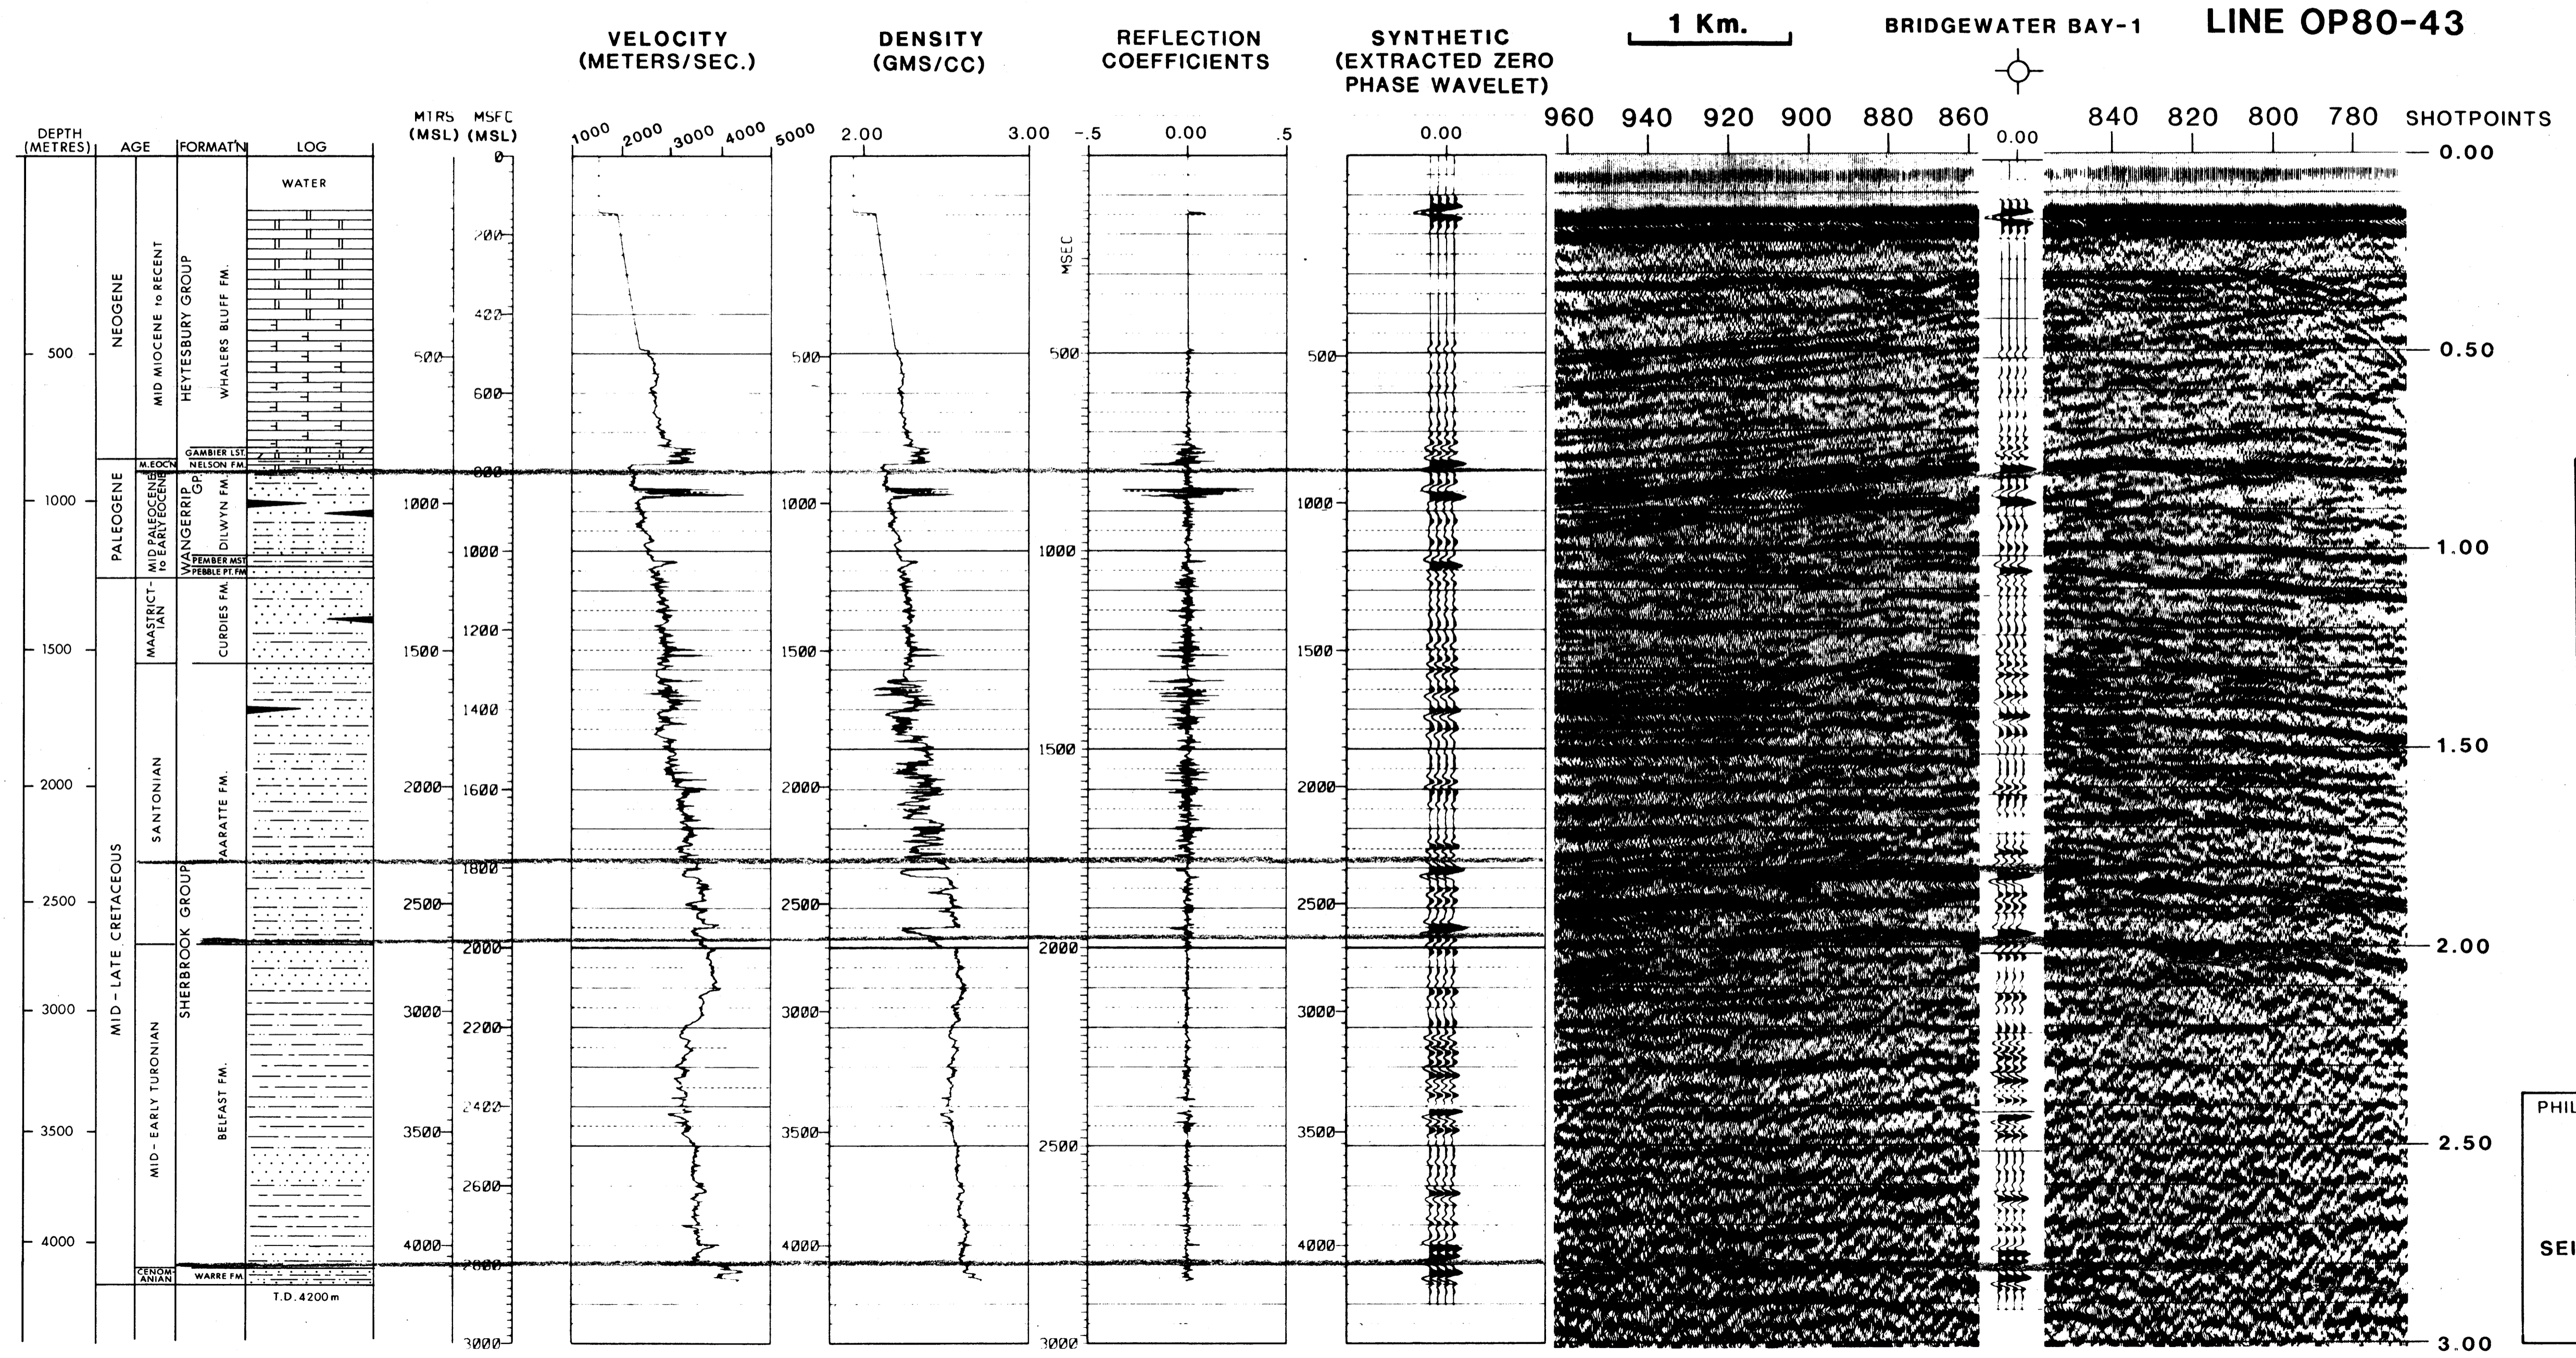

# BRIDGEWATER BAY-1 SYNTHETIC SEISMOGRAM INTERPRETATION

LOCATION MAP

PHILLIPS PETROLEUM CO. FAR EAST  
AUSTRALIA

**BRIDGEWATER BAY-1  
SYNTHETIC  
SEISMOGRAM INTERPRETATION**

Author : G.T. Morahan  
Date : Feb. 1984