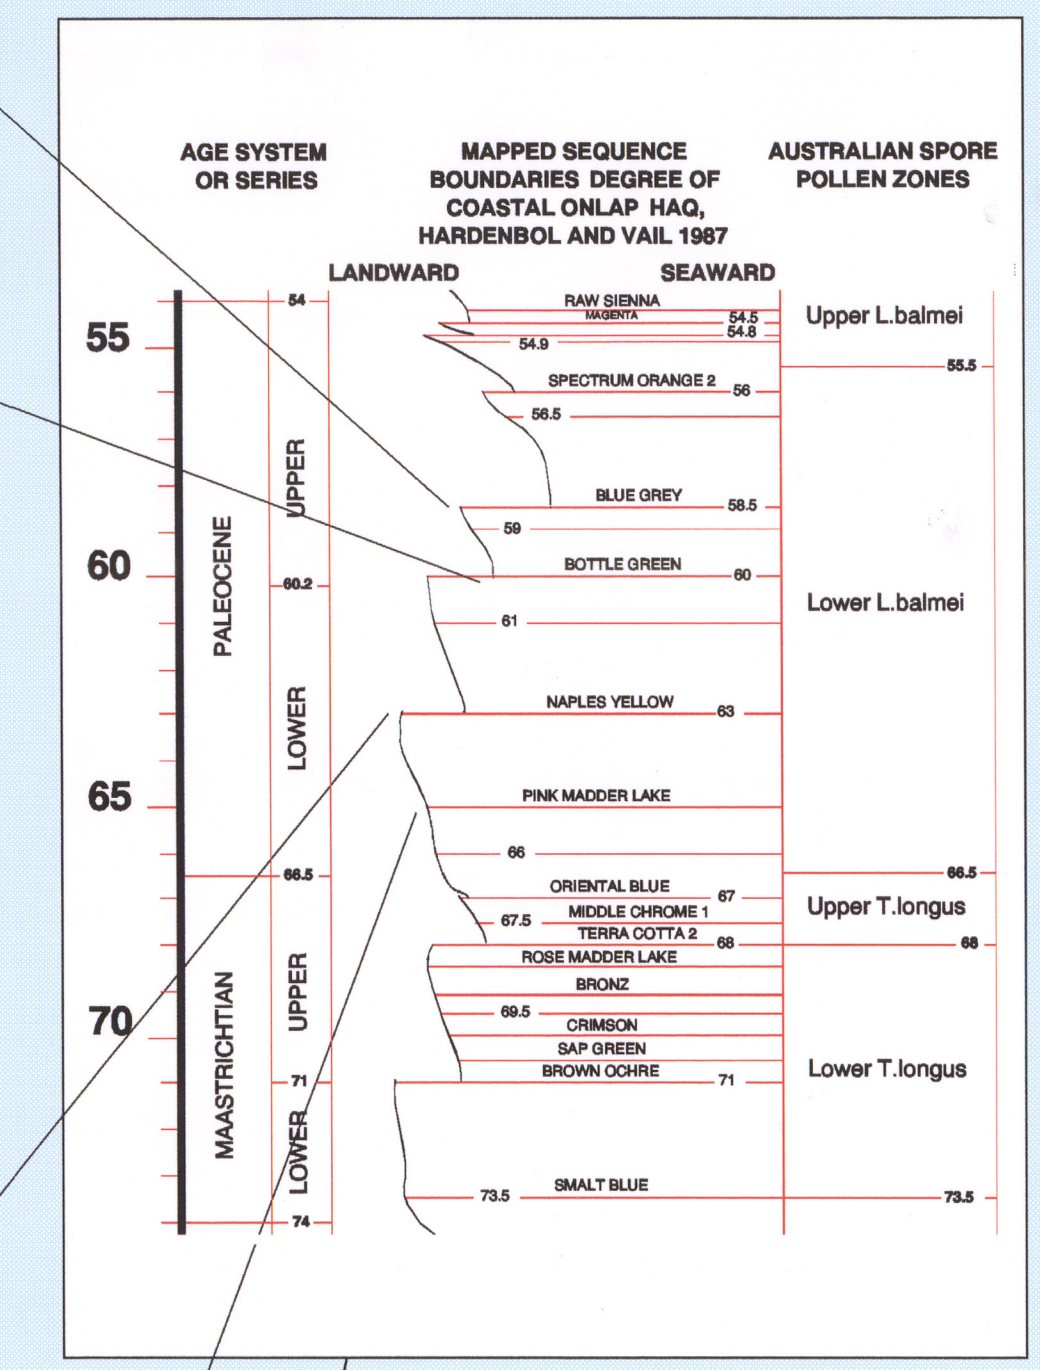

# Stratigraphic Correlation Turrum Field - Main Fault Block

Seismic Markers

Blue Grey

Bottle Green

MFSE

NTL2

YTR1

YTR2

MF5B

Pink  
Madder  
Lake

MF5A

Oriental Blue

Legend

Lithology	Facies
Sand-Dimt	Braided Stream
Sandstone	Point Bar/Crevasse Splay
Sand-Silty	Coastal Plain
Siltstone	Swamp
Shale-Silty	Bayhead Delta sands
Shale	Lagoon
Shale-Carb	Estuarine
Coal	

**GIPPSLAND BASIN**  
VICTORIA

**Esso**

**Turrum Field**  
Stratigraphic Correlation  
Main Fault Block & Turrum 4

AUTHOR: M.B. Gilbert  
DATE: March, 2000  
DRAWING No.:  
TO ACCOMPANY: Turrum-7 Well Completion Report  
VOLUME: 2  
ENCLOSURE: 2