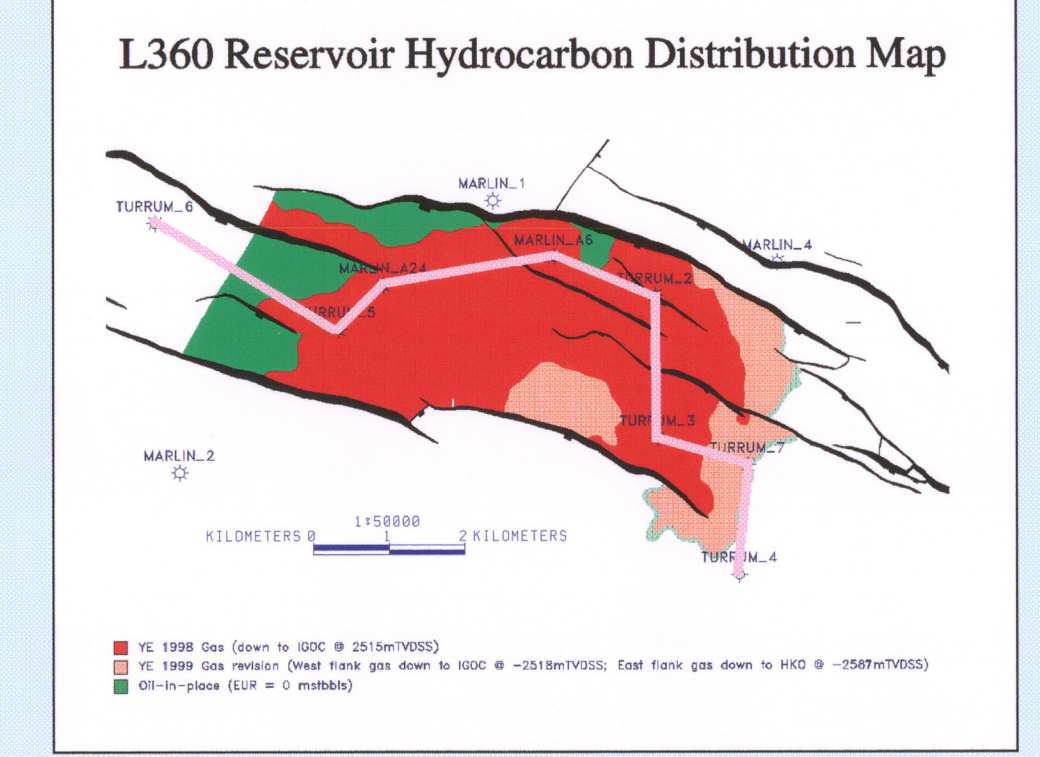

# Stratigraphic Correlation Turrum Field - Main Fault Block

Seismic Markers

Blue Grey

Bottle Green

MFSE

NTL2

YTR1

YTR2

MF5B

Pink  
Madder  
Lake

MF5A

Oriental Blue

Legend

Lithology	Facies
Sand-Dimt	Braided Stream
Sandstone	Point Bar/Crevasse Splay
Sand-Silty	Coastal Plain
Siltstone	Swamp
Shale-Silty	Bayhead Delta sands
Shale	Lagoon
Shale-Carb	Estuarine
Coal	