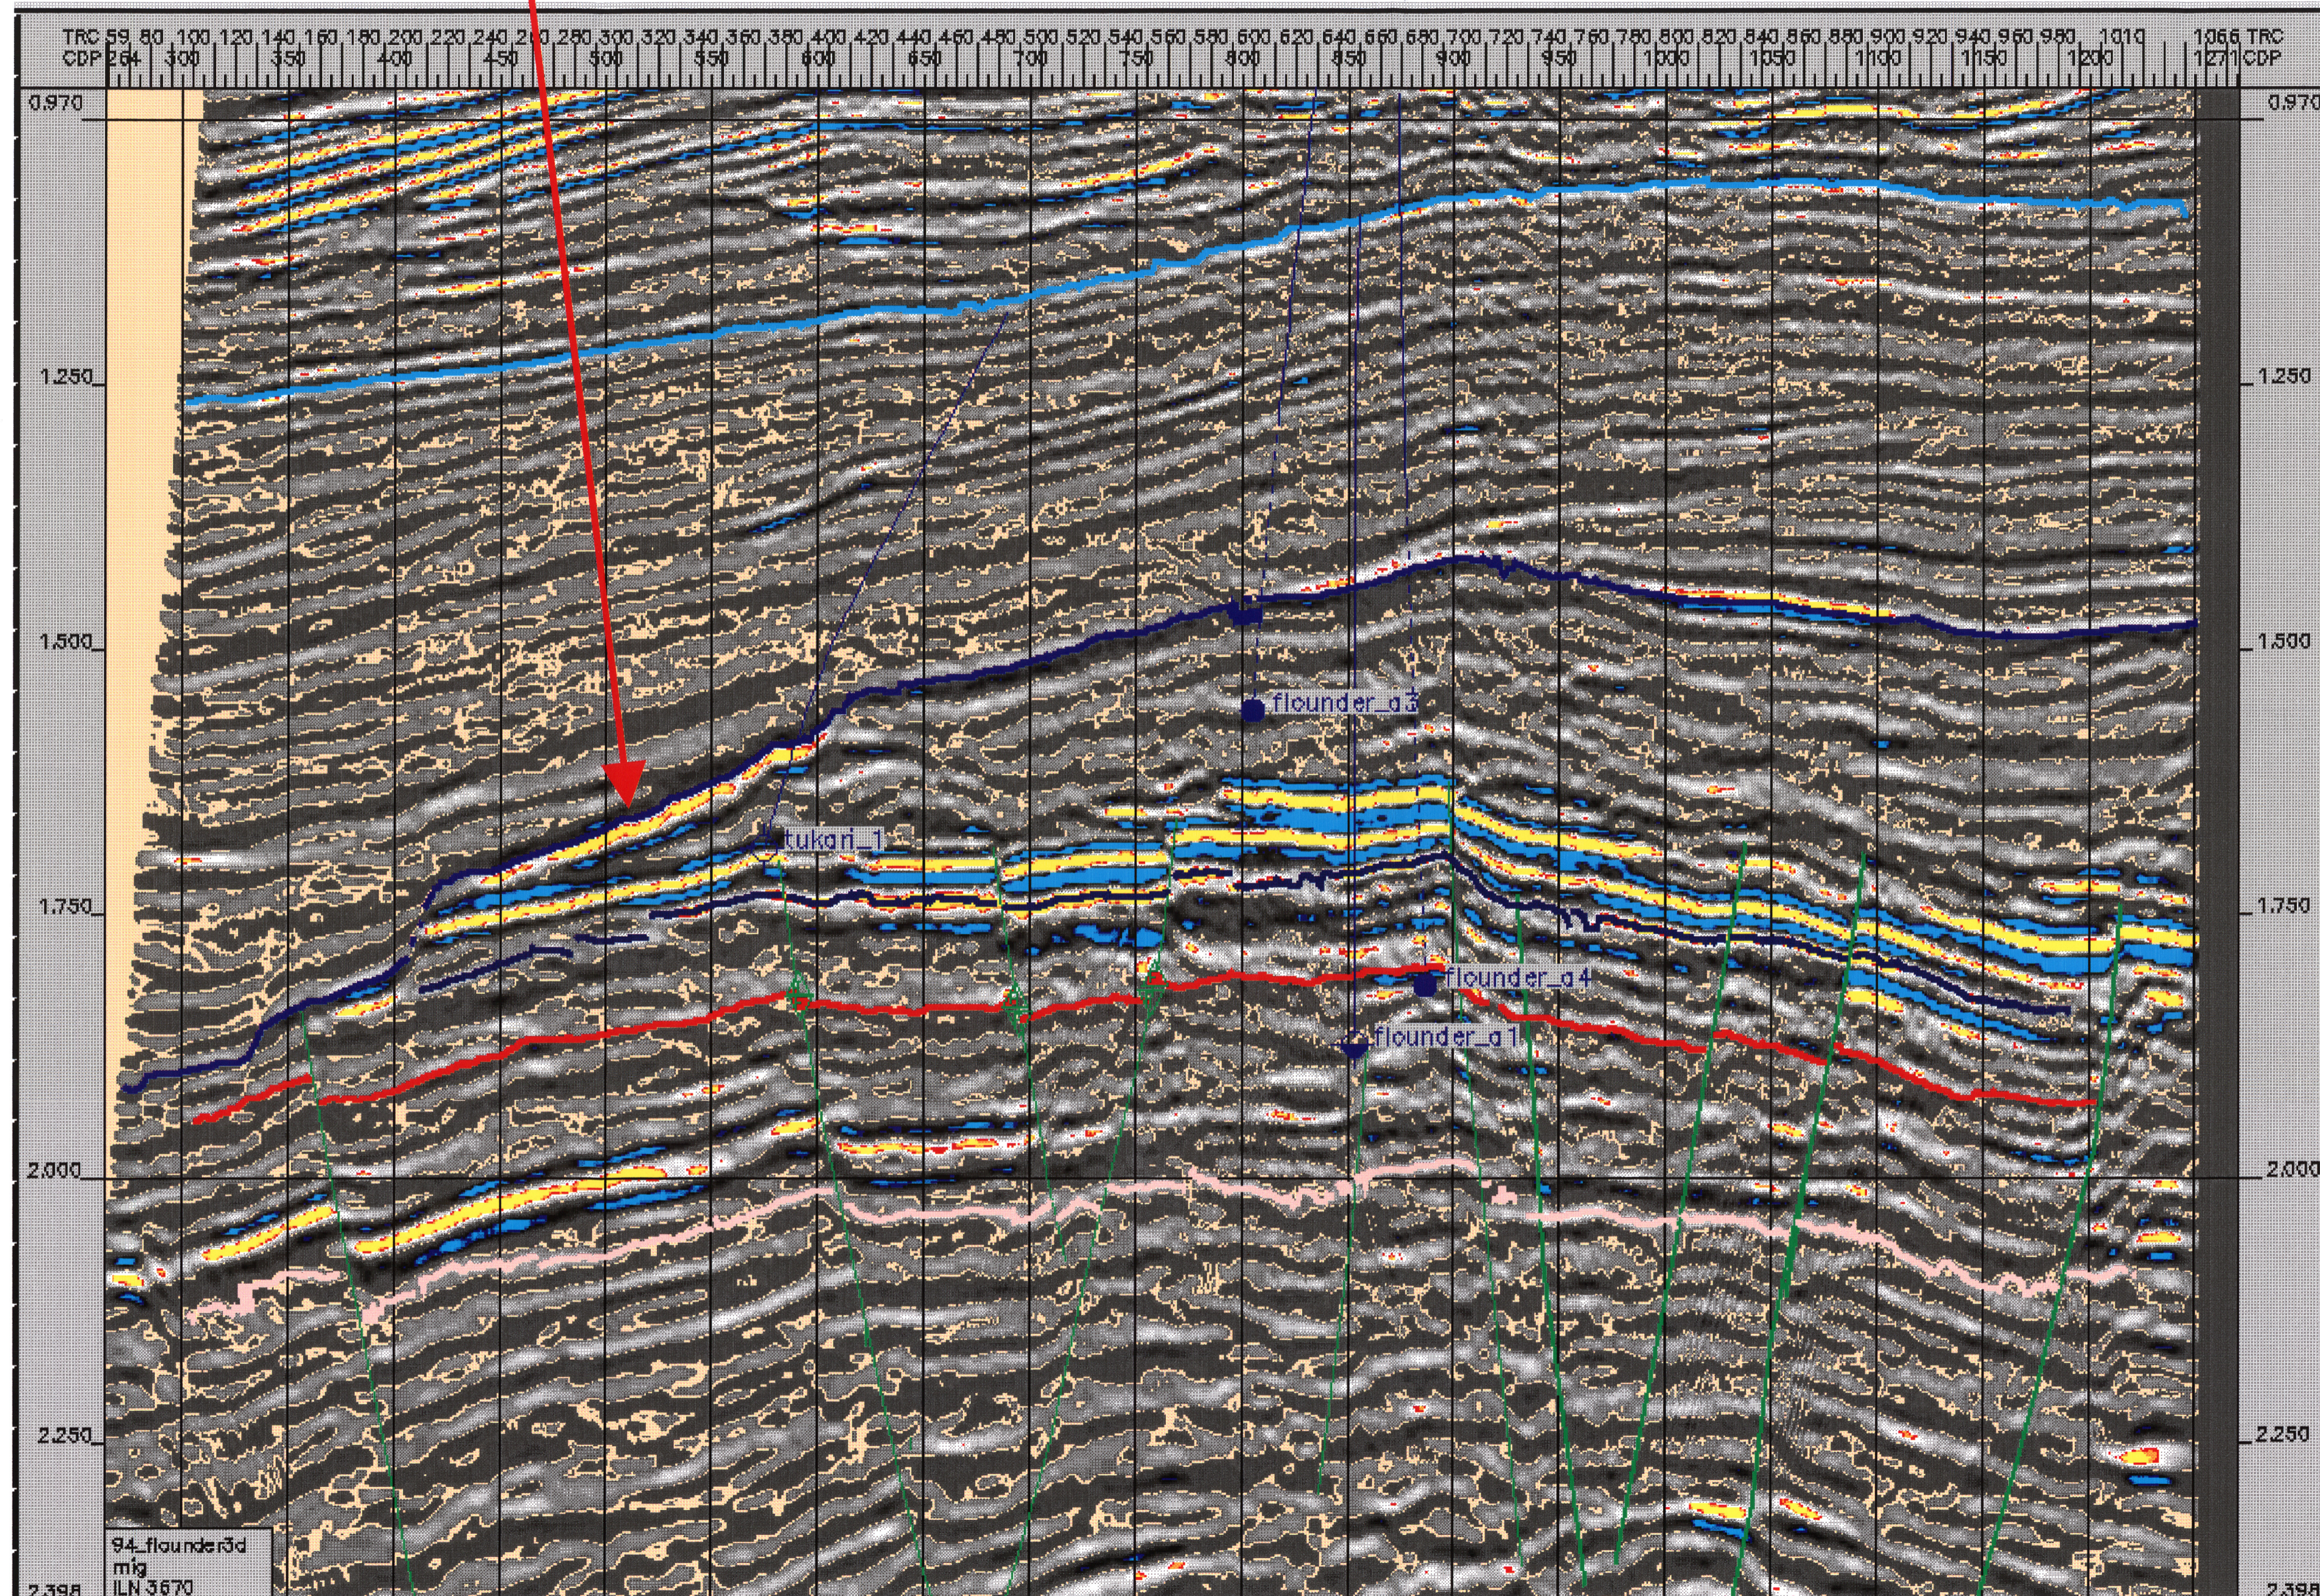

TUKARI (A_11A) SEISMIC SECTION

TUKARI ANOMALY

TUKARI WELL PATH

SEISMIC LINE

DEPT. NAT. RES. & ENV.
PE915469

TUKARI SEISMIC SECTION