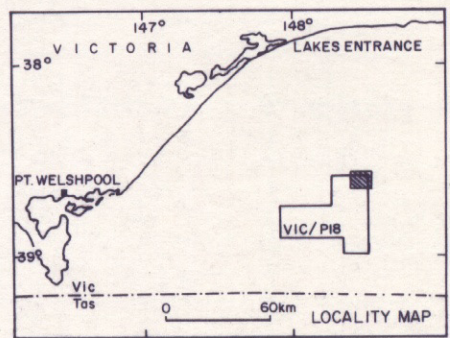

FIGURE 16

PHILLIPS AUSTRALIAN OIL CO.

VIC/P18 GIPPSLAND BASIN
ATHENE-1

WITHIN UPPER CRETACEOUS
SEISMIC TIME
GREEN SEISMIC HORIZON
OCT, 1983

C.I. = 0.025 sec

1 km.

A-5796-6

INTERPRETATIVE