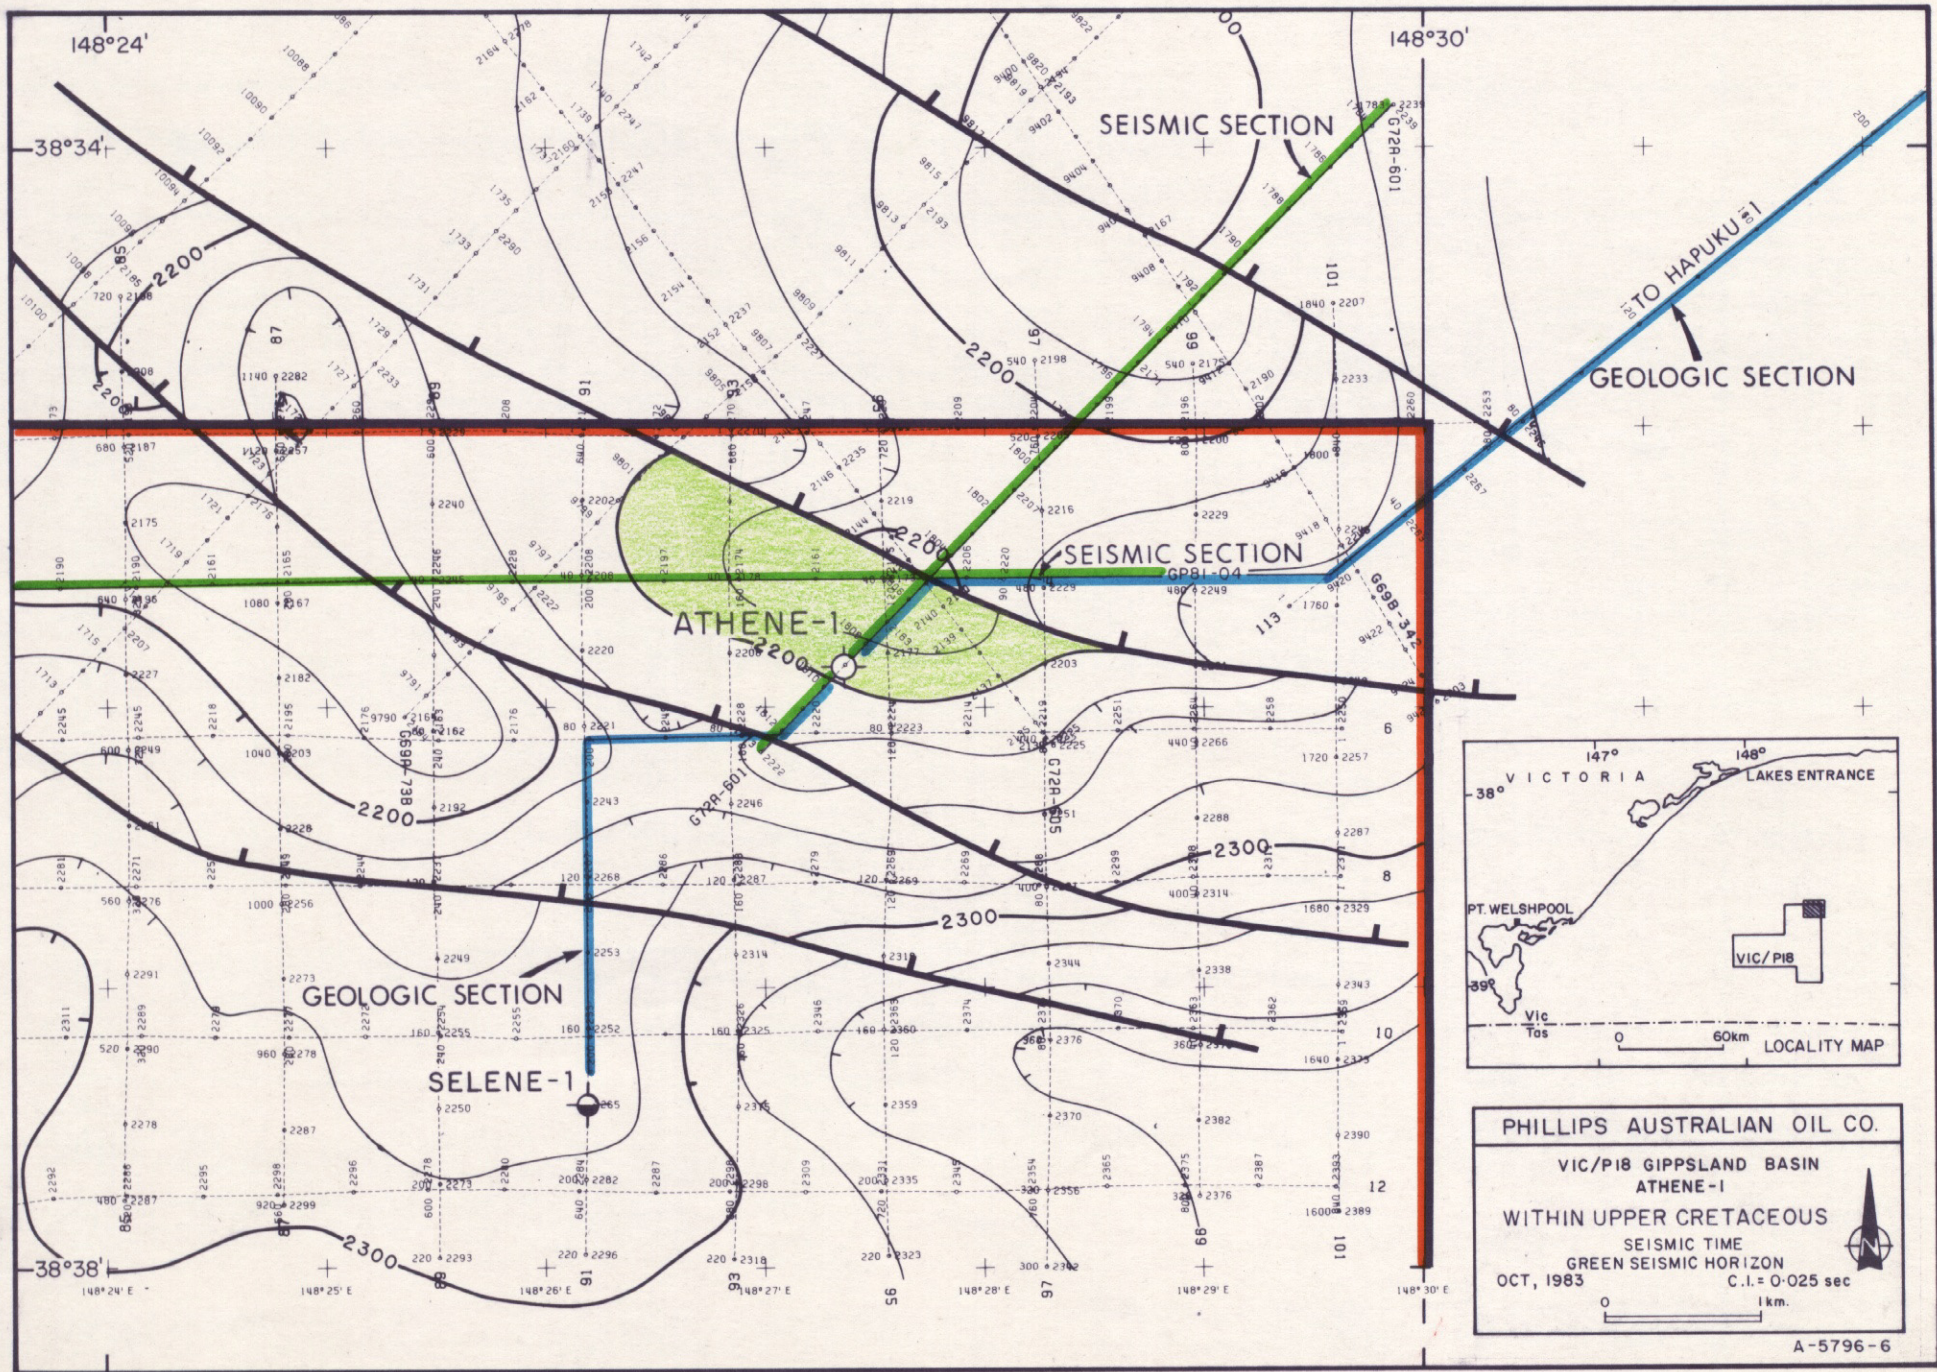

FIGURE 16

PHILLIPS AUSTRALIAN OIL CO.

VIC/P18 GIPPSLAND BASIN
ATHENE-1

WITHIN UPPER CRETACEOUS
SEISMIC TIME
GREEN SEISMIC HORIZON
OCT, 1983

C.I. = 0.025 sec

1 km.

A-5796-6

INTERPRETATIVE