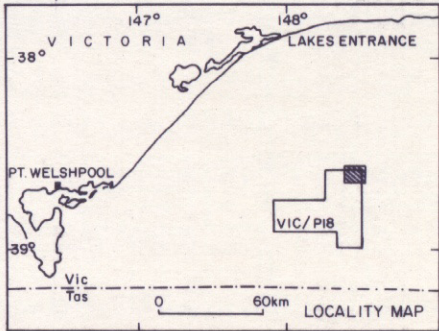

FIGURE 14

PHILLIPS AUSTRALIAN OIL CO.

VIC/P18 GIPPSLAND BASIN
ATHENE-1

TOP CRETACEOUS
SEISMIC TIME
BROWN SEISMIC HORIZON

OCT, 1983 C.I.: 0.025 sec

0 1 km

INTERPRETATIVE