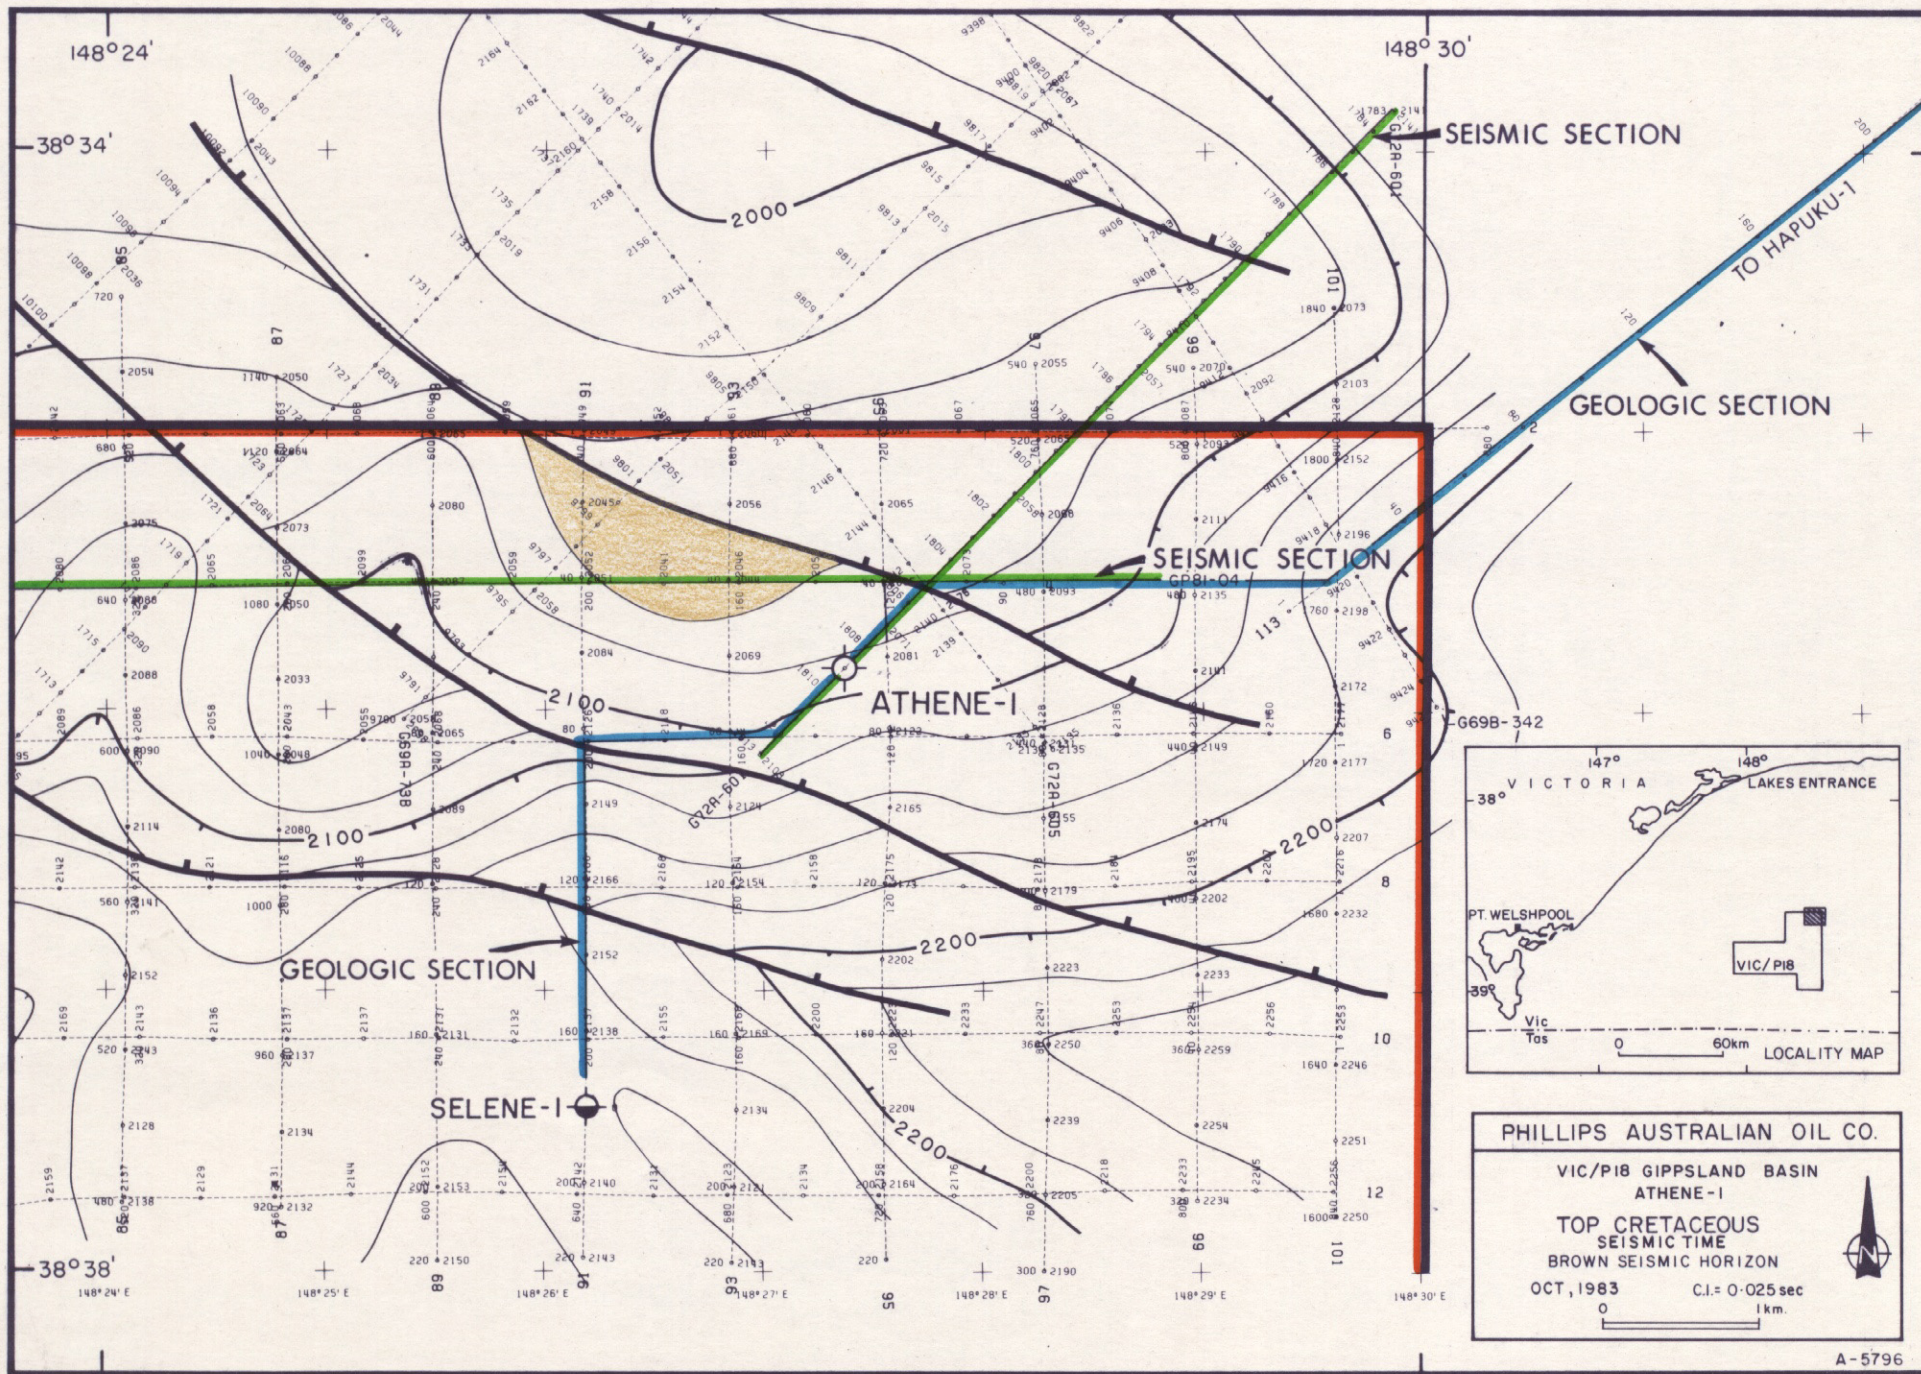

FIGURE 14

PHILLIPS AUSTRALIAN OIL CO.

VIC/P18 GIPPSLAND BASIN
ATHENE-1

TOP CRETACEOUS
SEISMIC TIME
BROWN SEISMIC HORIZON

OCT, 1983 C.I.: 0.025 sec

0 1 km

INTERPRETATIVE