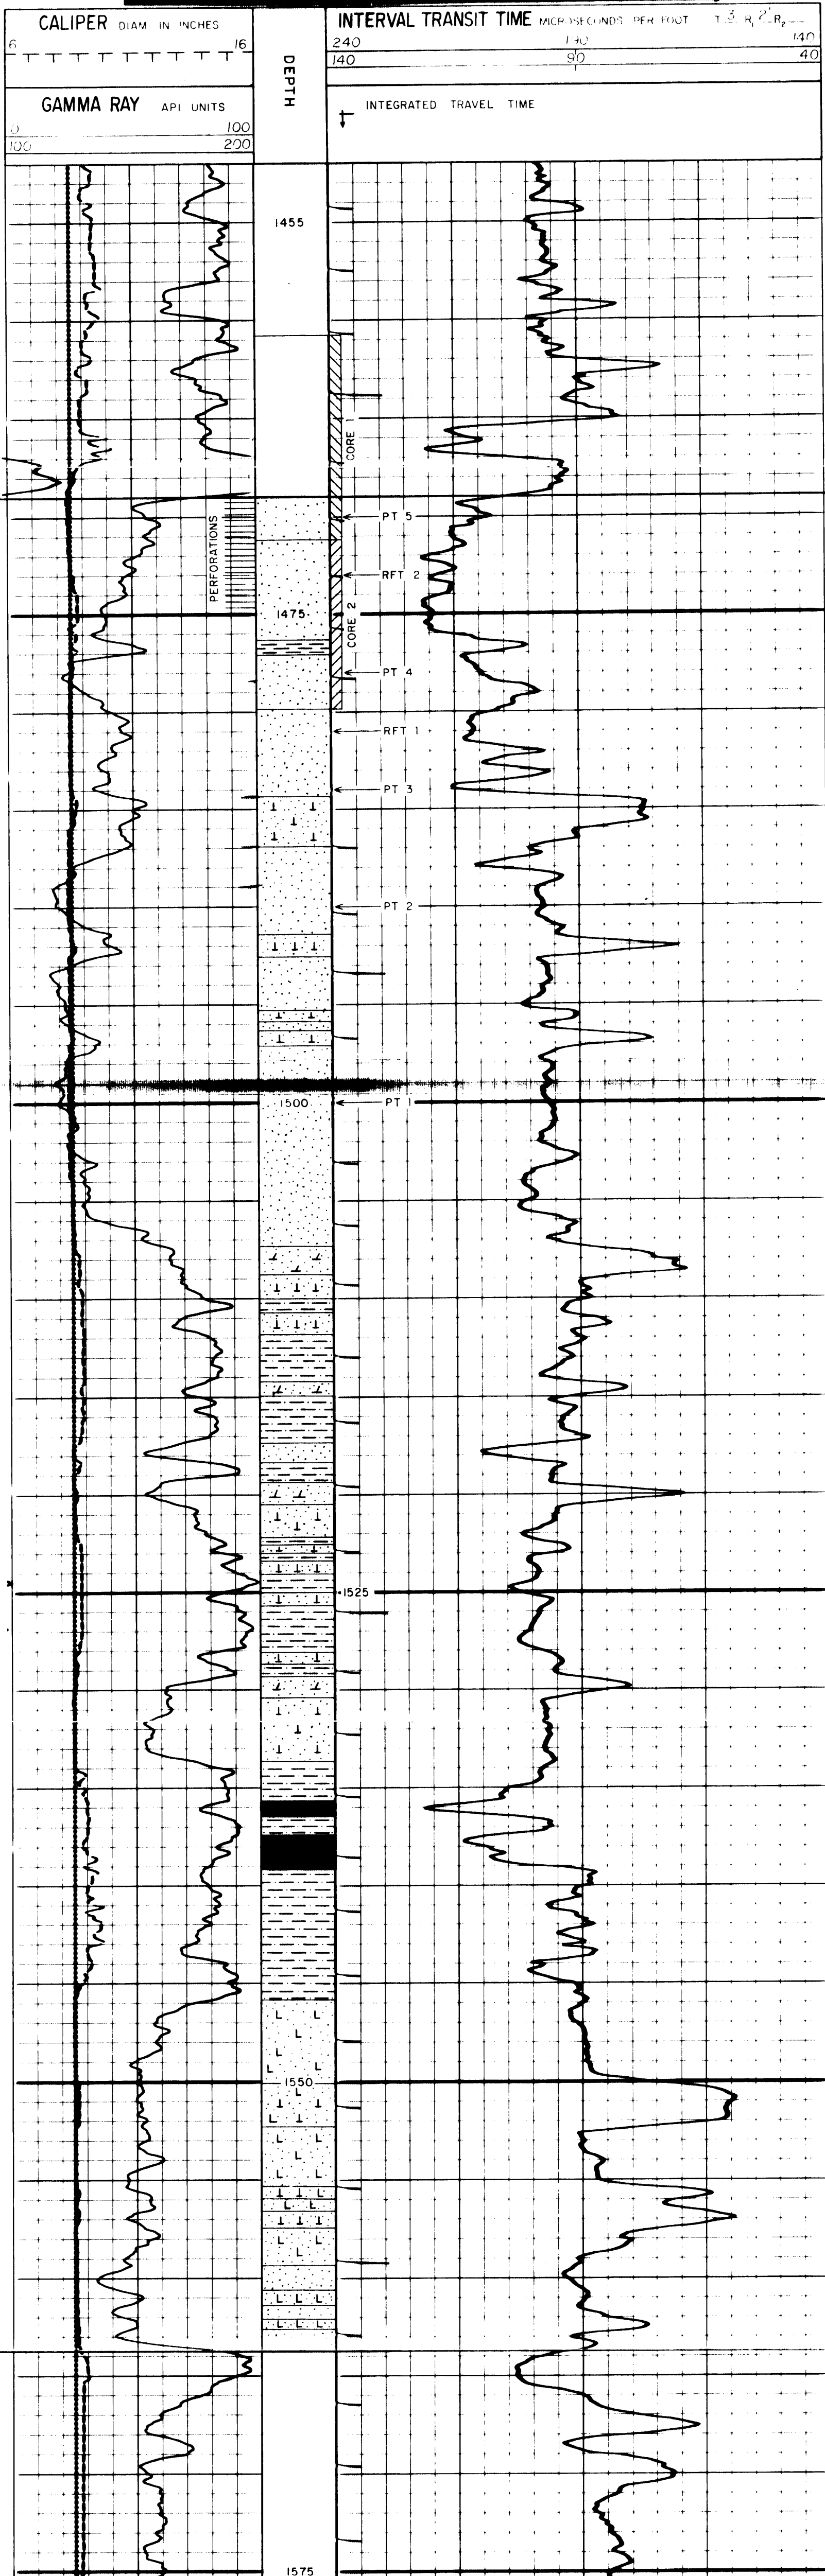

BOREHOLE COMPENSATED SONIC LOG

FLAXMANS FORMATION

WAARRE FORMATION

EUMERALLA FM

LITHOLOGIES

- 1 [Symbol]
- 2 [Symbol]
- 3 [Symbol]
- 4 [Symbol]
- 5 [Symbol]
- 6 [Symbol]

NOTE Refer to text for description

LEGEND

- RFT Repeat Formation Test
- PT Pressure Test Only

NORTH PAARATTE 2
INTERPRETIVE LITHOLOGY OF WAARRE FM.

Scale 1:200

Figure 5