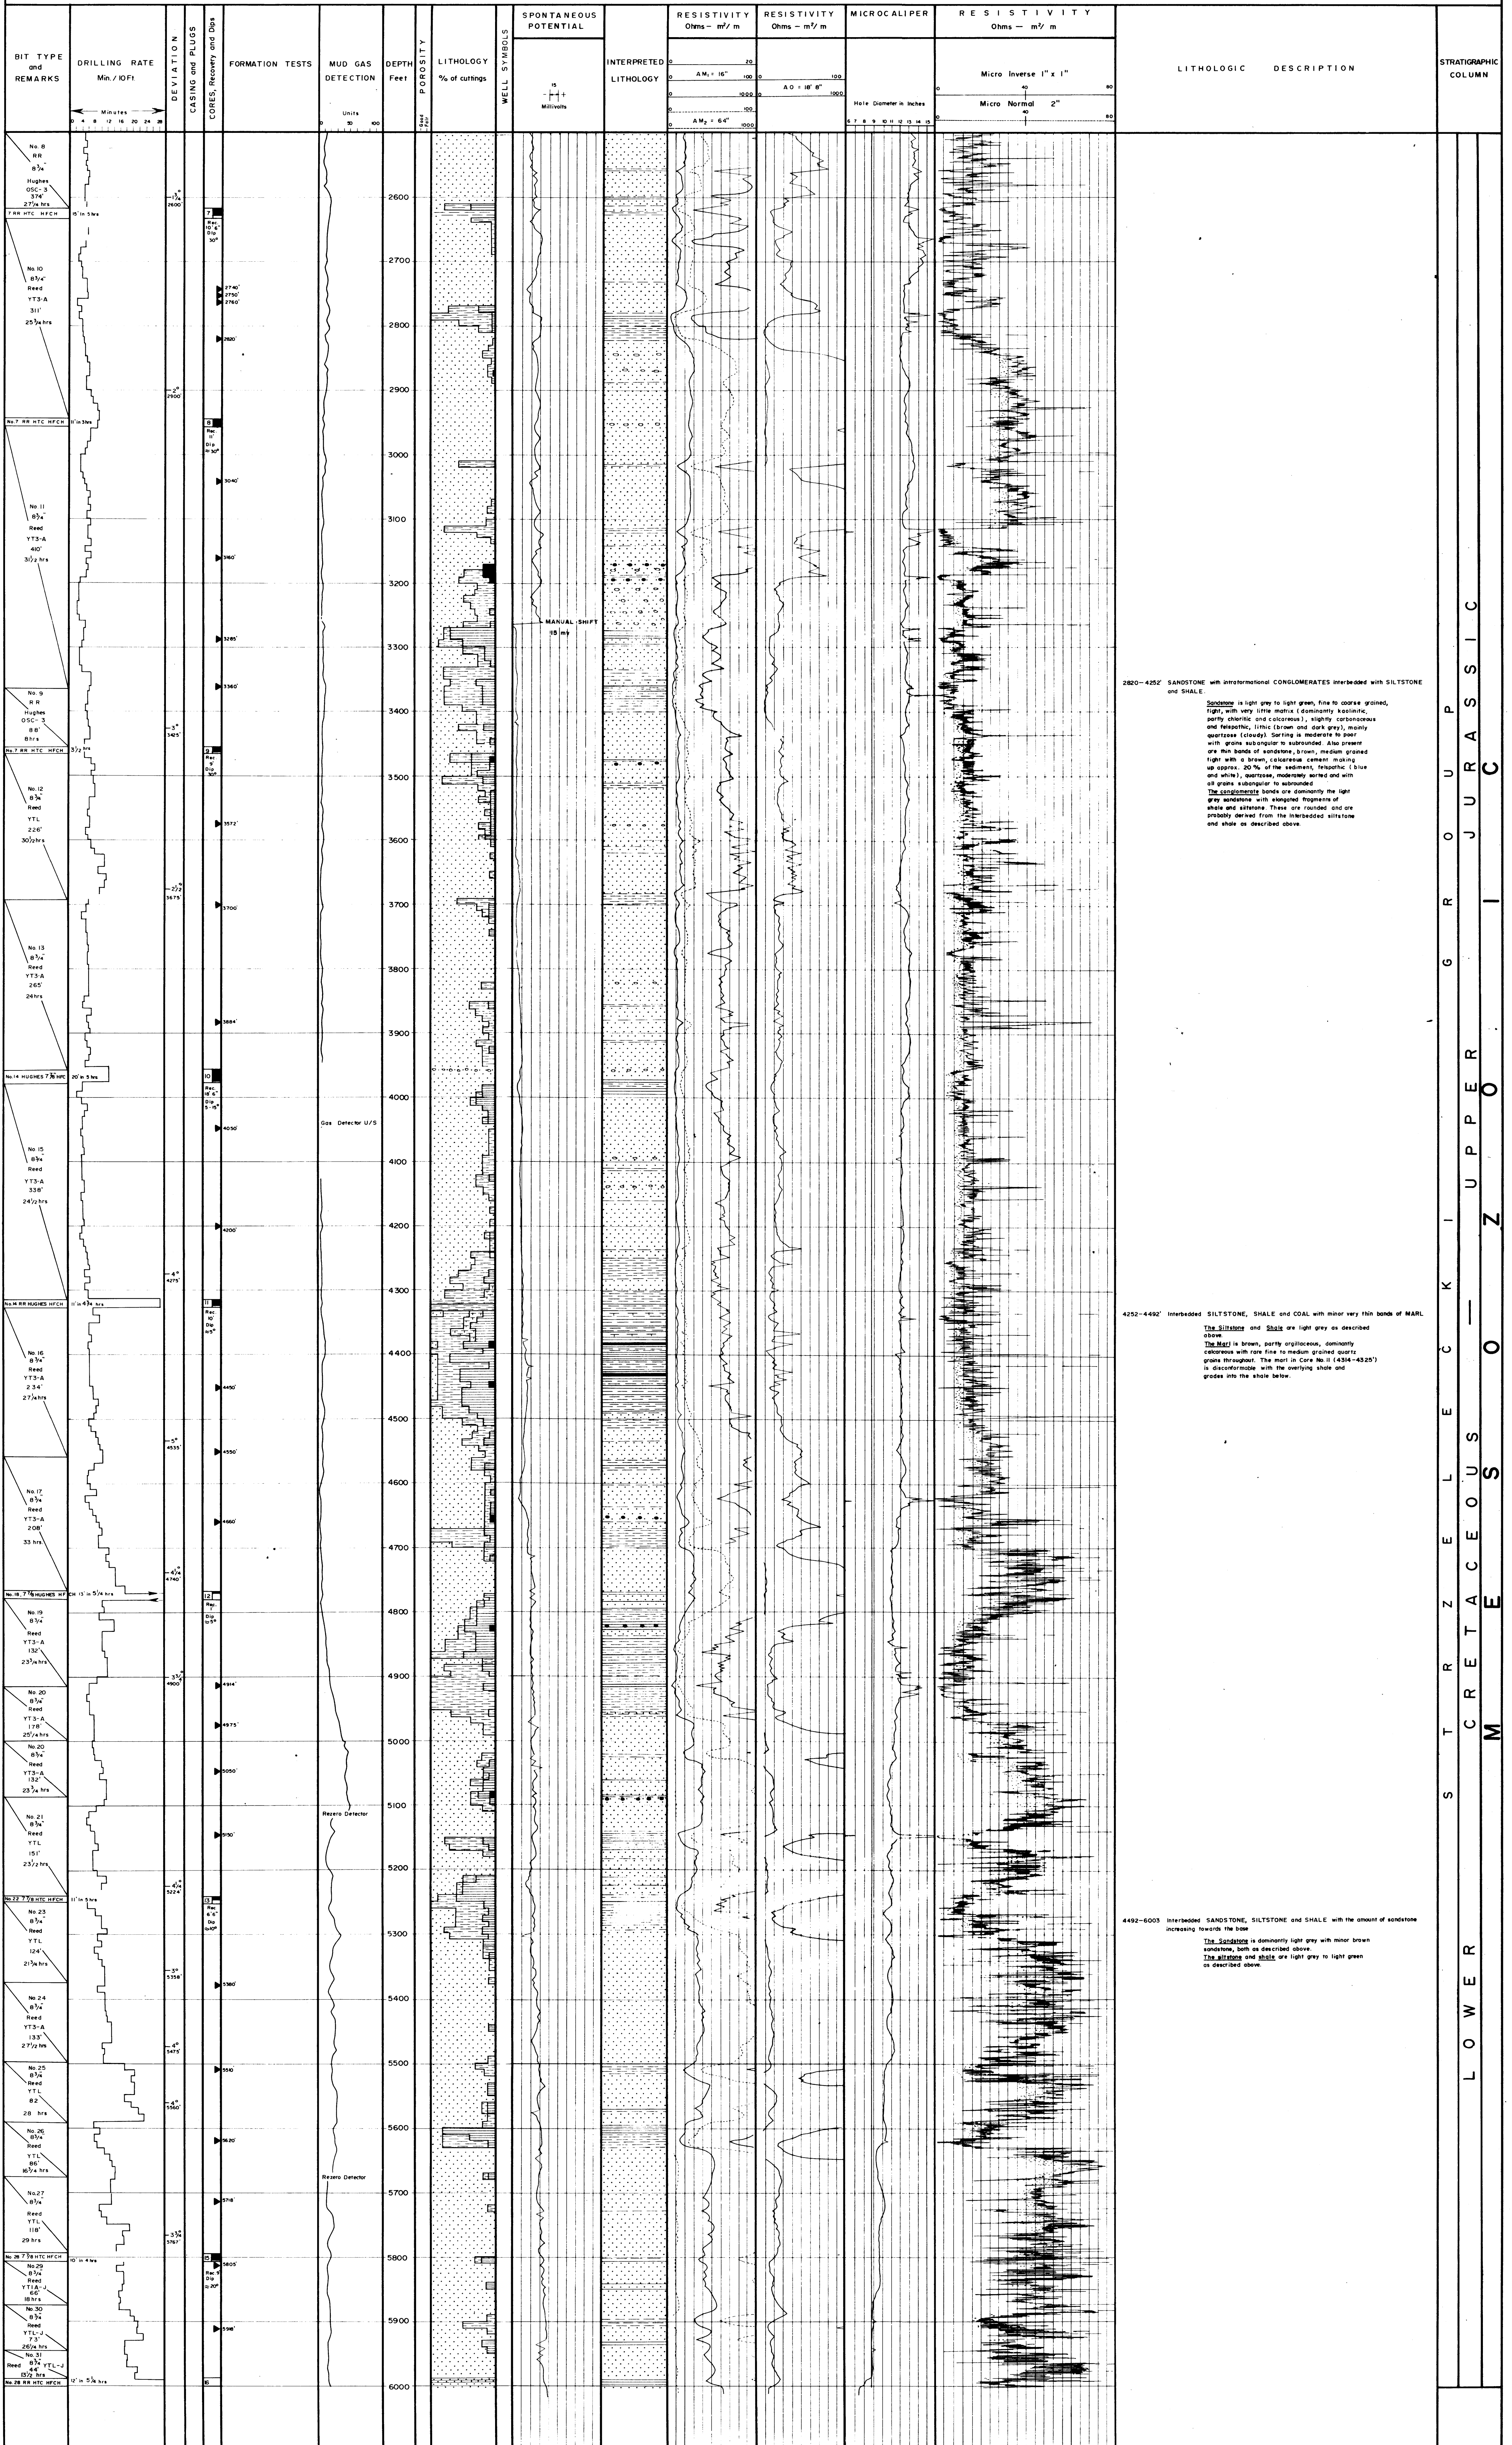

COMPOSITE WELL LOG SUNDAY ISLAND No. 1 2500-6001'

JURASSIC
 CRETACEOUS
 LOWER