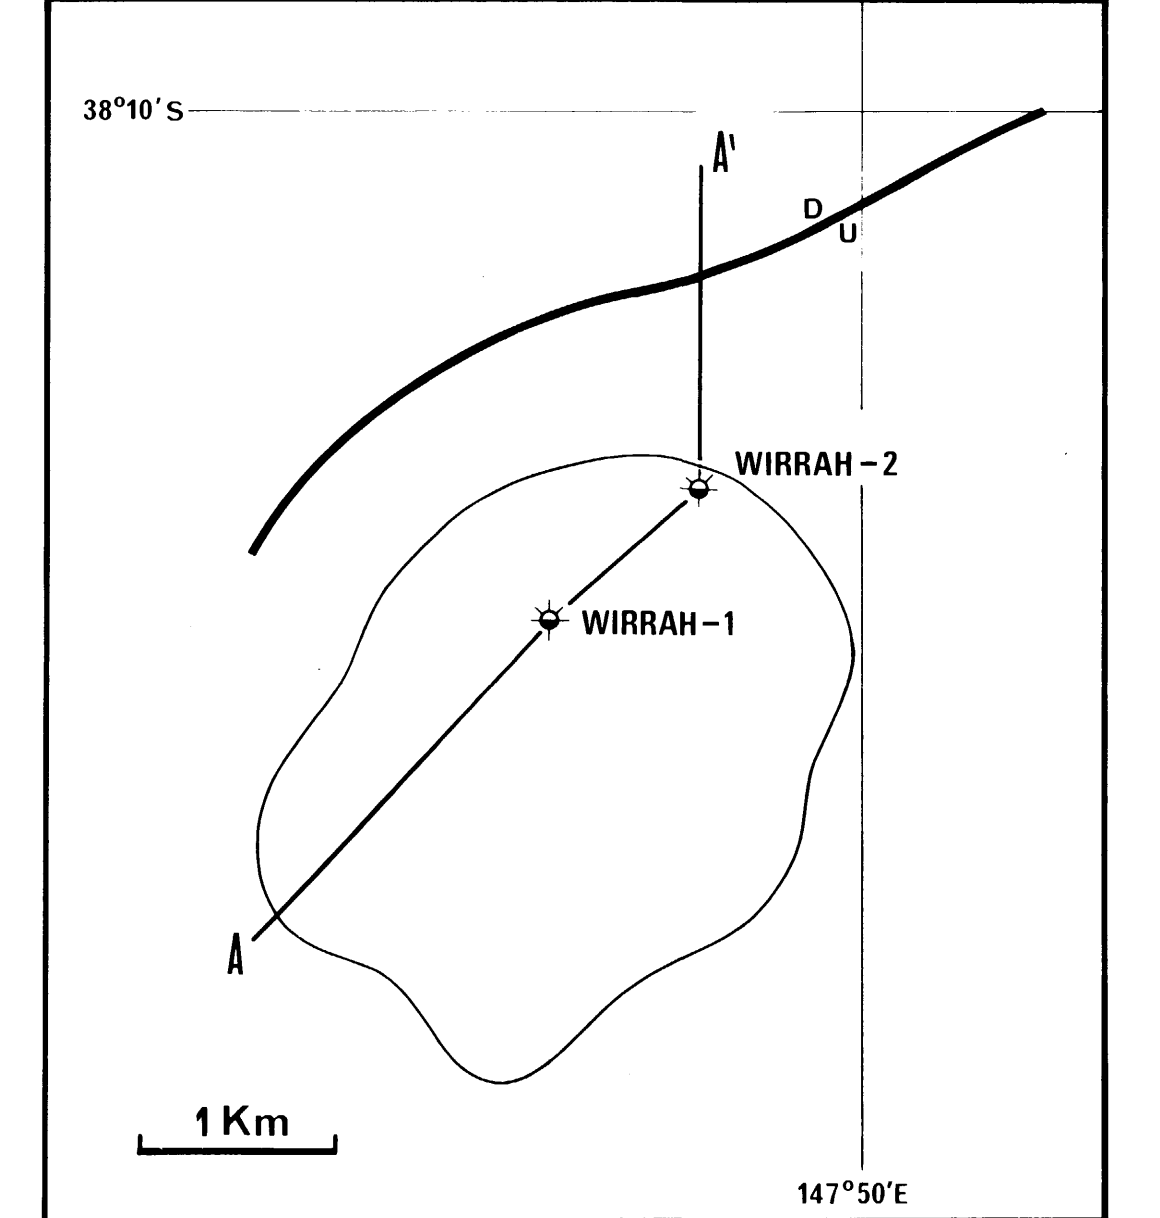

LOCALITY MAP

- LEGEND
- SANDSTONE
 - COAL
 - SHALE
 - CONGLOMERATE
 - DOLERITE
 - SILTSTONE
 - GLAUCONITE
 - DOLOMITE
 - IGNEOUS

ESSO EXPLORATION AND PRODUCTION AUSTRALIA INC.
GIPPSLAND BASIN
 VICTORIA

WIRRAH - 2, W.C.R. Vol. 11.
GEOLOGICAL CROSS SECTION A-A'

DATUM SEA LEVEL

VERTICAL SCALE 1:2000
 HORIZONTAL SCALE 1:10000

AUTHOR: J. ROCHE/R. KEY DRAFTED BY: L. SHAW
 TO ACCOMPANY WIRRAH-2 WELL COMPLETION REPORT DATE: FEB. 1984
 SHEET

TRANSVERSE MERCATOR PROJECTION, AMG ZONE 55