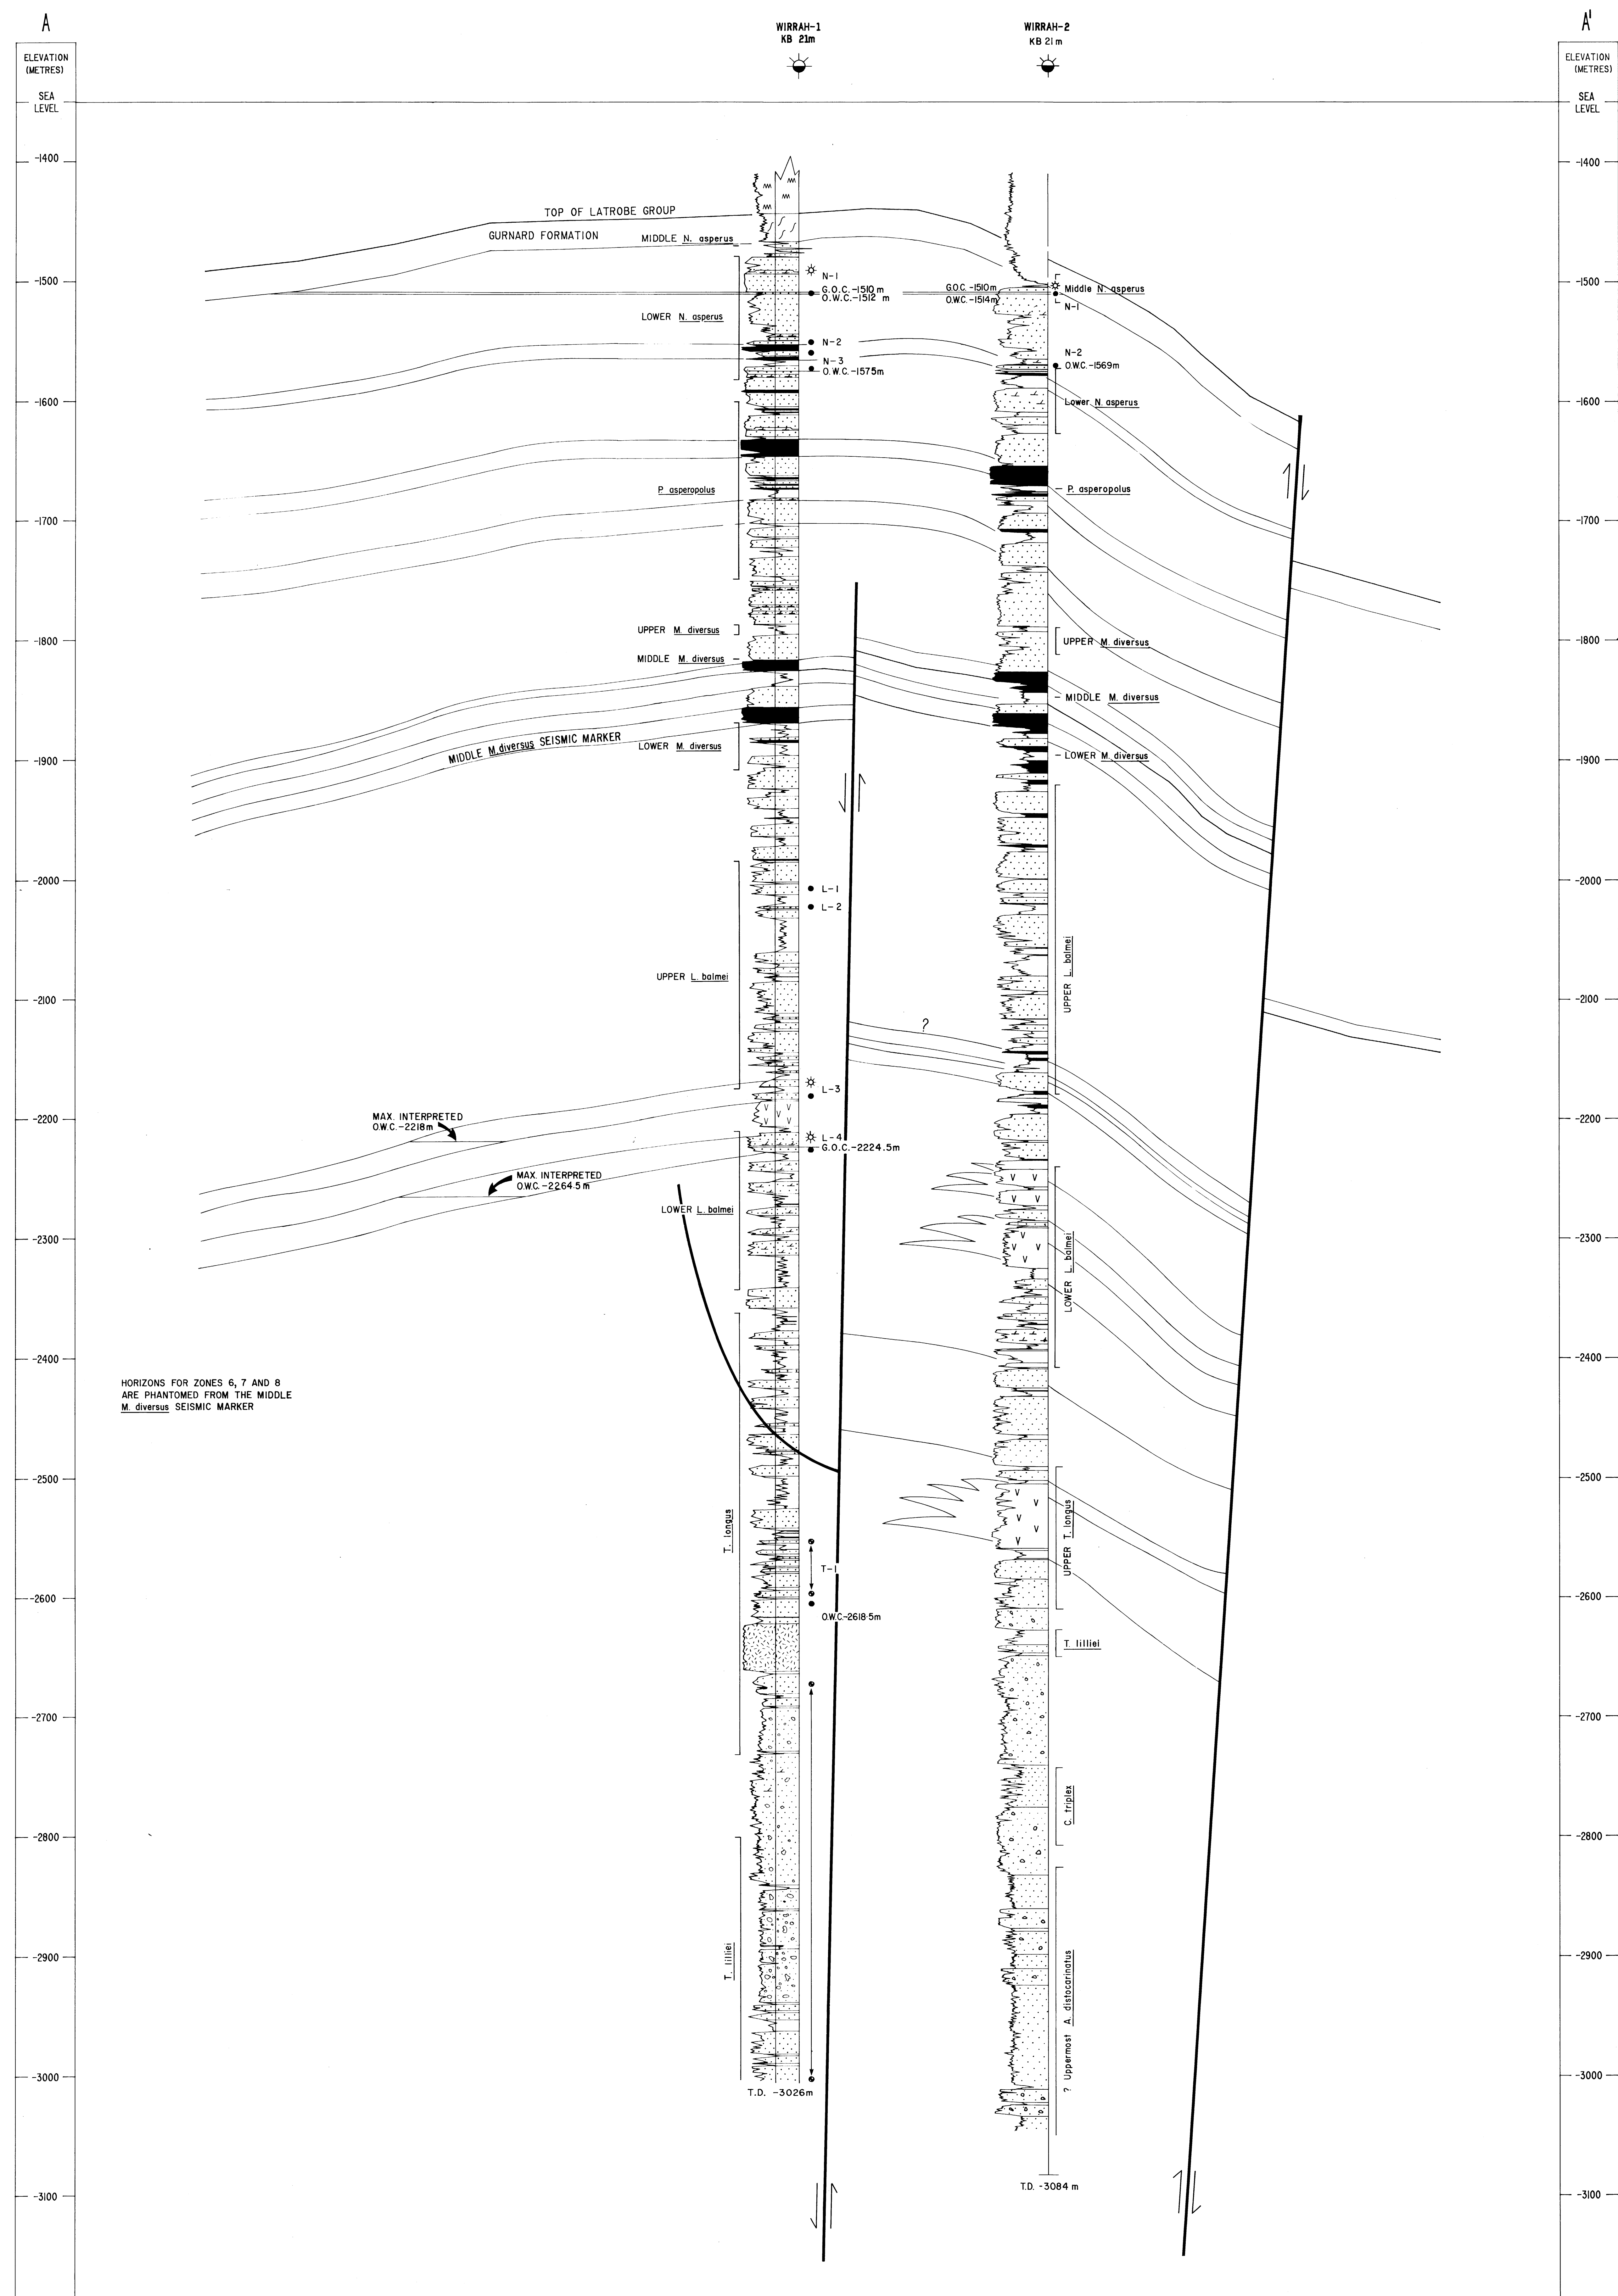

LOCALITY MAP

- LEGEND
- SANDSTONE
 - COAL
 - SHALE
 - CONGLOMERATE
 - DOLERITE
 - SILTSTONE
 - GLAUCONITE
 - DOLOMITE
 - IGNEOUS

ESSO EXPLORATION AND PRODUCTION AUSTRALIA INC.
GIPPSLAND BASIN
 VICTORIA

WIRRAH - 2, W.C.R. Vol. 11.
GEOLOGICAL CROSS SECTION A-A'

DATUM SEA LEVEL

VERTICAL SCALE 1:2000
 HORIZONTAL SCALE 1:10000

AUTHOR: J. ROCHE/R. KEY DRAFTED BY: L. SHAW
 TO ACCOMPANY WIRRAH-2 WELL COMPLETION REPORT DATE: FEB. 1984
 SHEET

TRANSVERSE MERCATOR PROJECTION, AMG ZONE 55