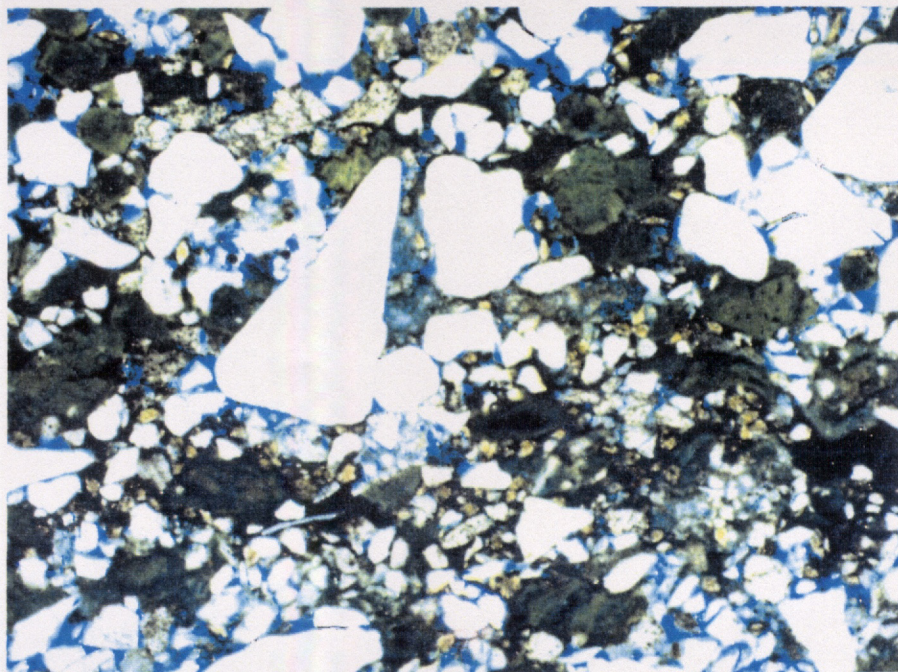

BB1 2917.00
m

2.5X

76904

BB1 2917.00

76904

10X

Figure 7A *Blackback 1 ST* 2917m
Glauconitic rich porous sandstone containing 38% Quartz,
10% K-Feldspar, 6% Siderite, 5% Matrix Clay and 24% Glauconite.