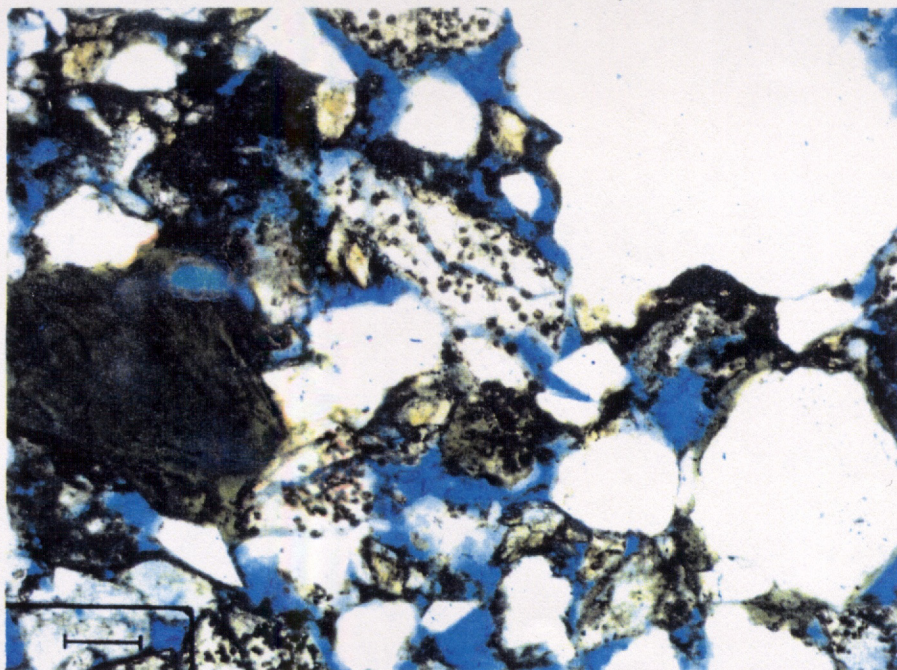

BB1 2917.00
m

2.5X

76904

BB1 2917.00

76904

10X

Figure 7A *Blackback 1 ST* 2917m
Glauconitic rich porous sandstone containing 38% Quartz,
10% K-Feldspar, 6% Siderite, 5% Matrix Clay and 24% Glauconite.