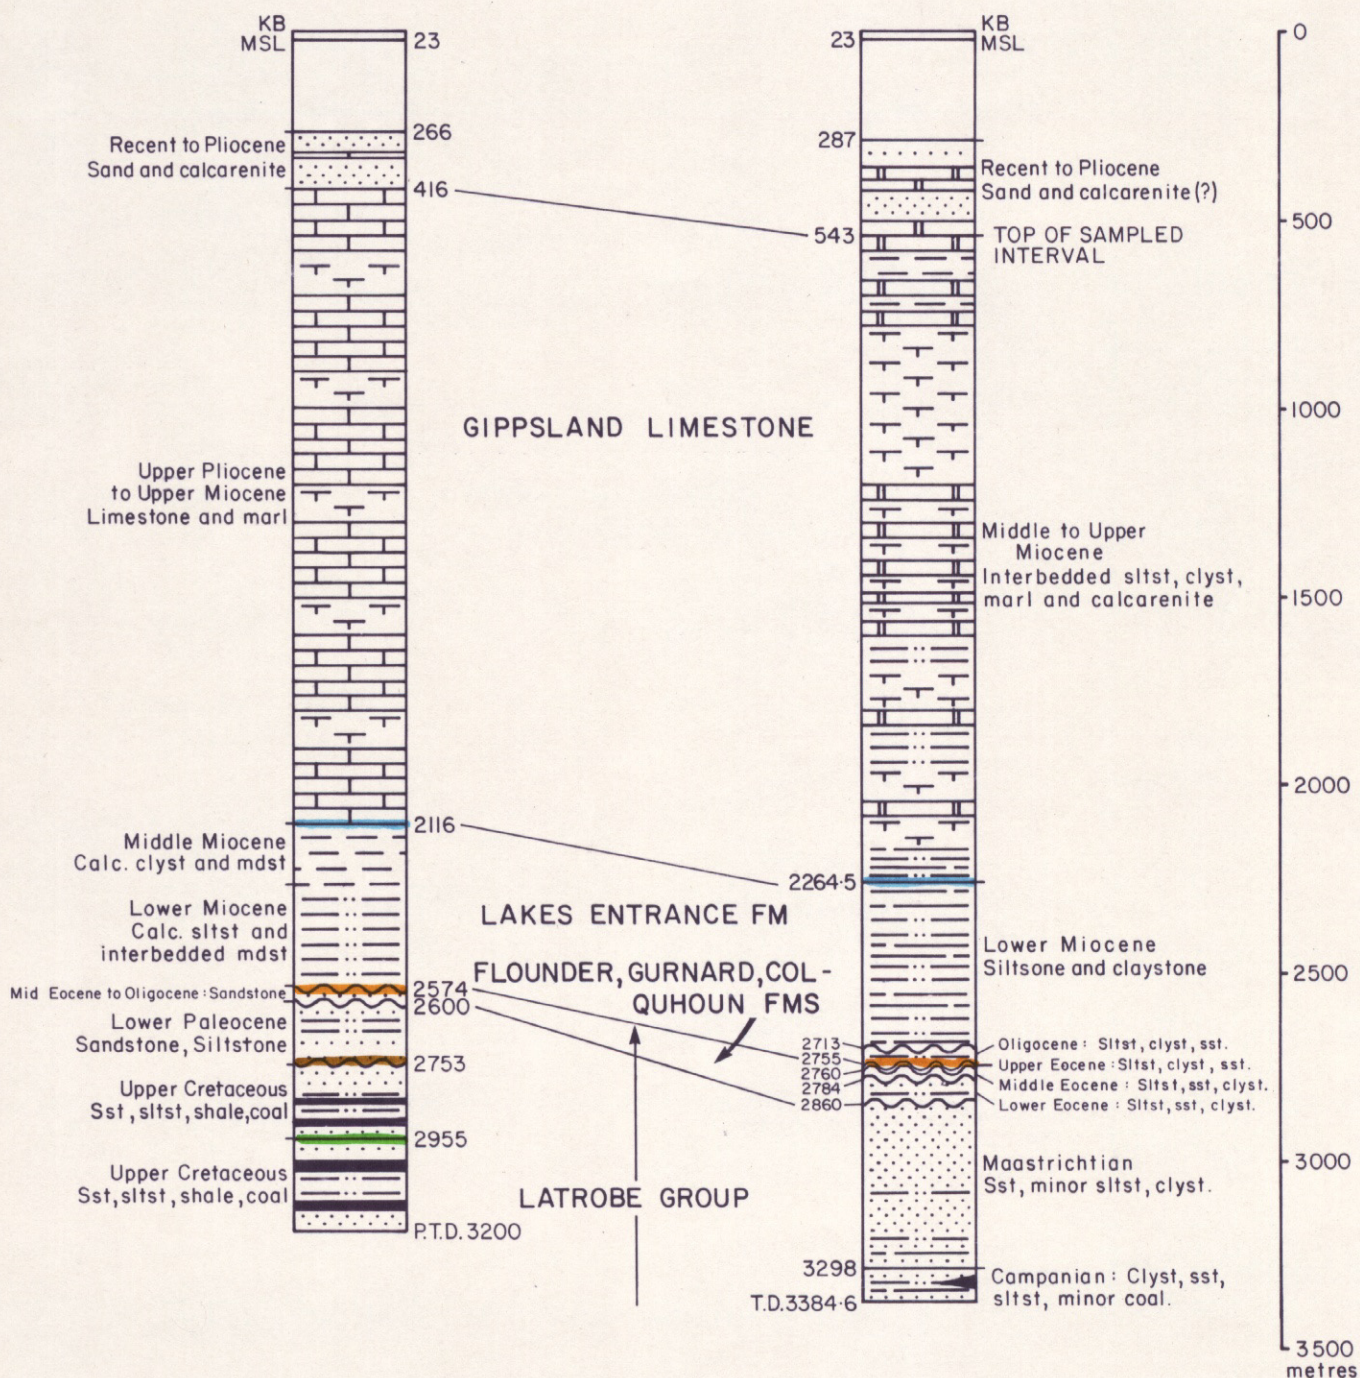

INTERPRETATIVE

ATHENE - I STRATIGRAPHY

ANTICIPATED

ACTUAL

ALL DEPTHS ARE IN METRES BELOW K.B.

A-6025

FIGURE 5