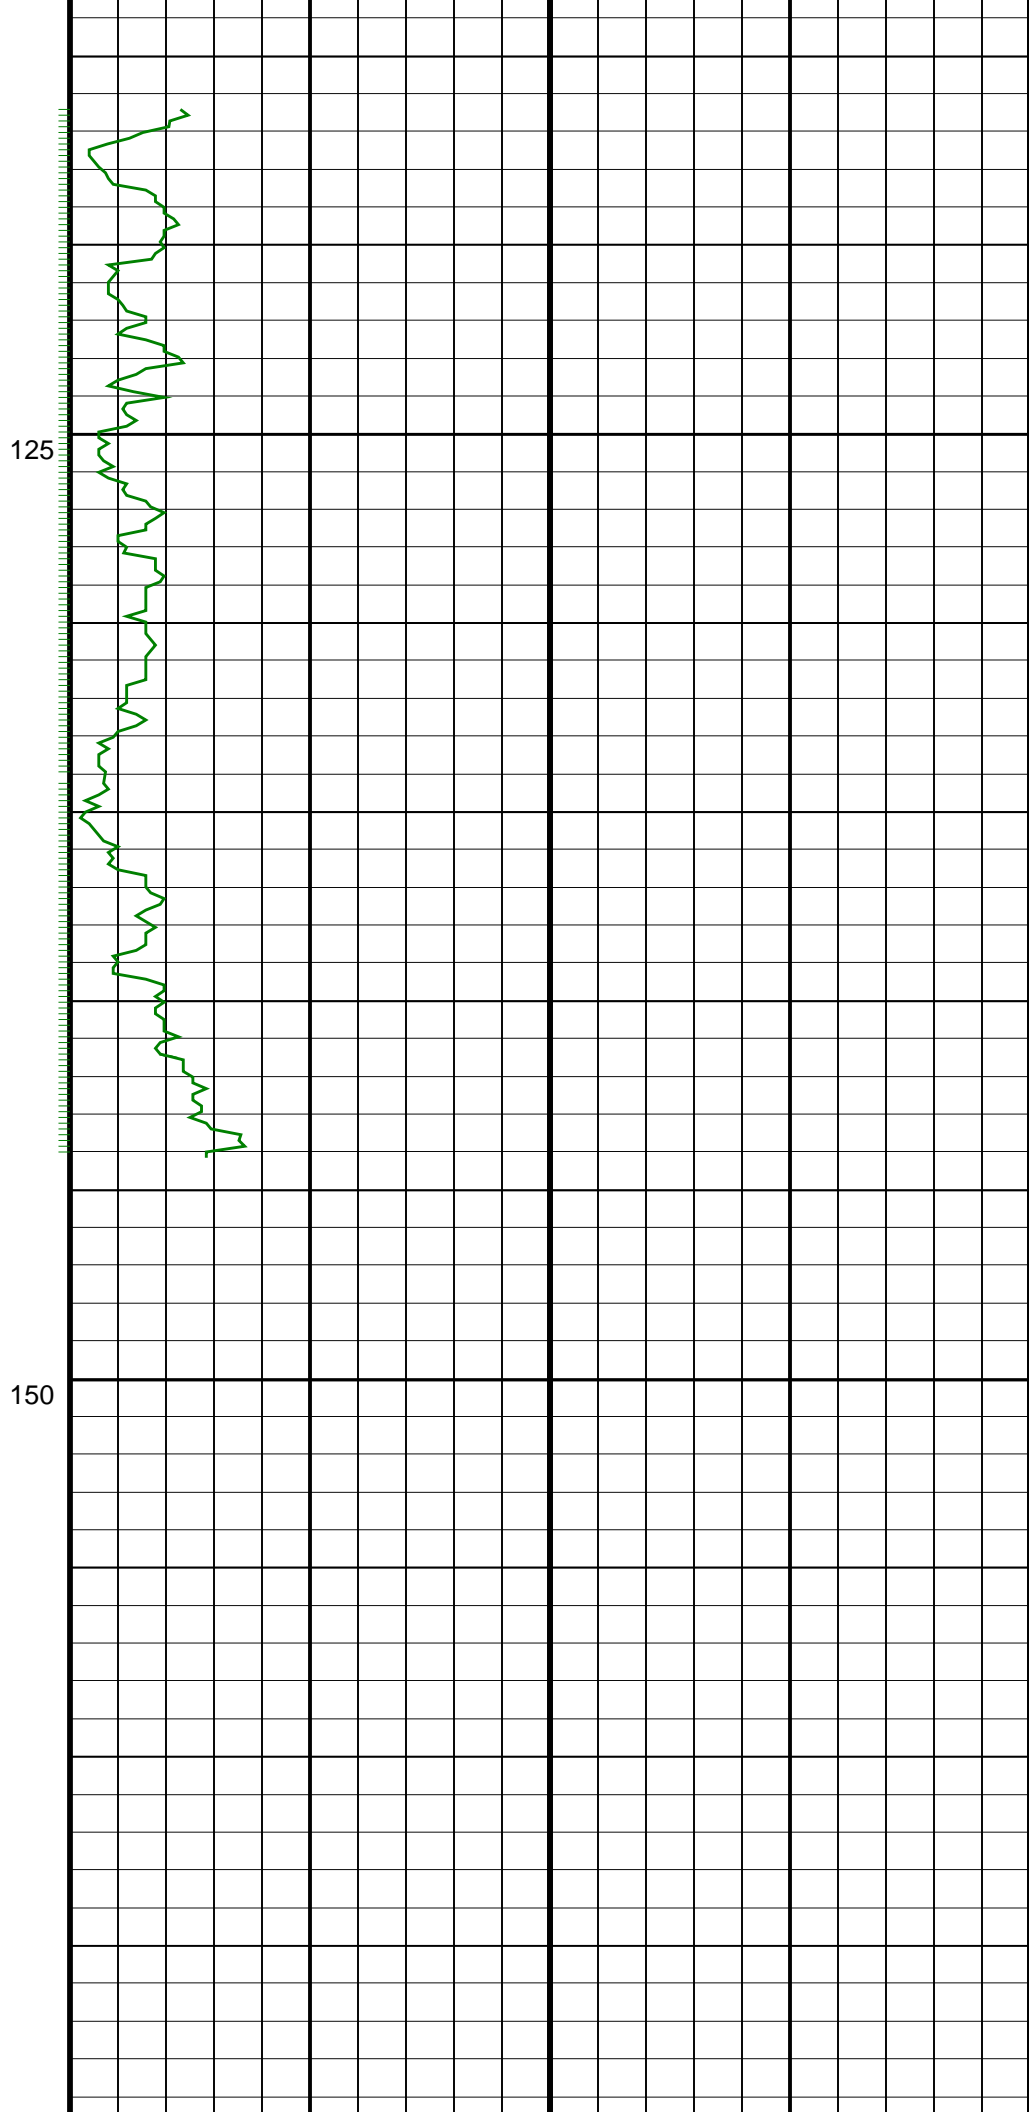

Wasabi-1 GT RT 200MD

IDEAL Version: ID13_OC_05 <MD > Vertical Scale: 1:200

Graphics File Created: 16-Feb-2008 12:23

PIP SUMMARY

GR(TM) PIP

ROP*5 (ROP5)
(M/HR)

200

0

GR(TM) (GRM1)
(GAPI)

0

200

125

150

225

250

275

350

375

525

550