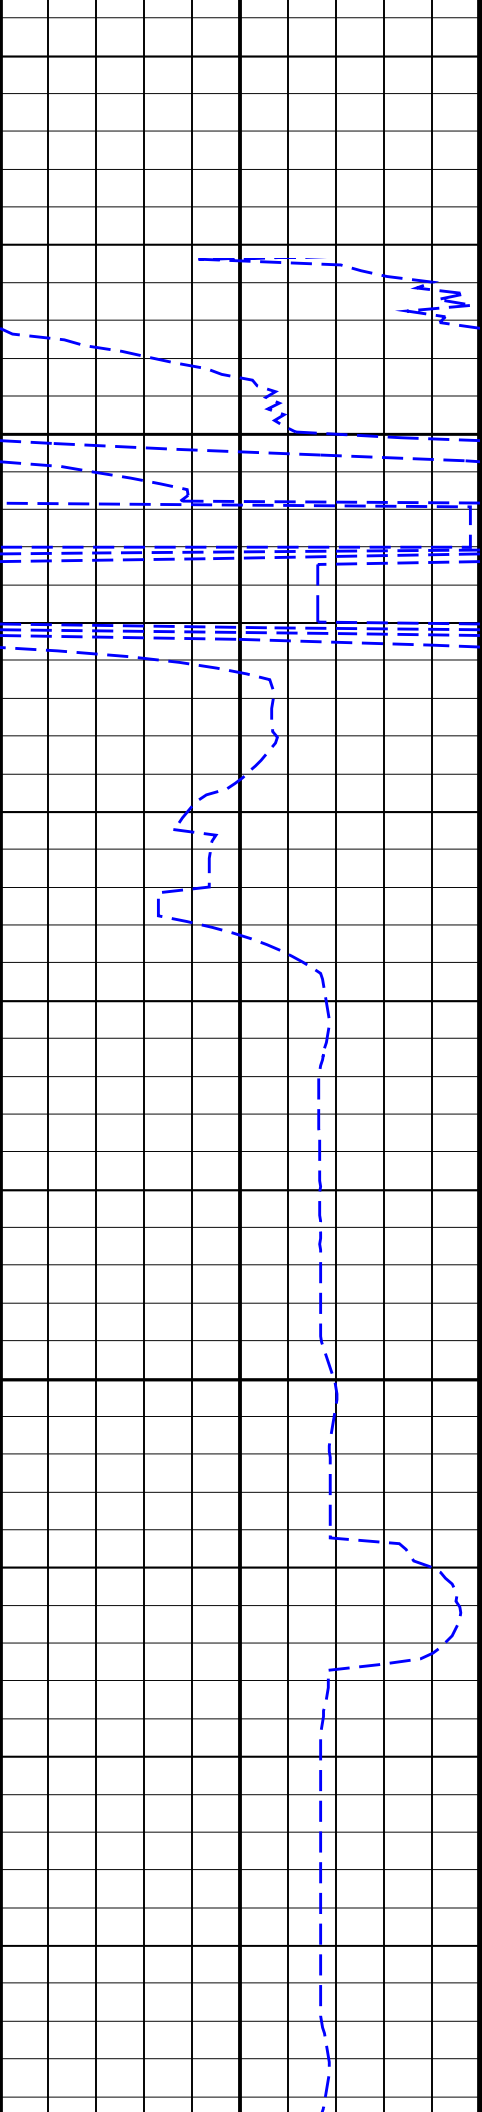

Wasabi-1 GT RT 200MD

IDEAL Version: ID13_OC_05 <MD > Vertical Scale: 1:200

Graphics File Created: 16-Feb-2008 12:23

PIP SUMMARY

GR(TM) PIP

ROP*5 (ROP5)
(M/HR)

200

0

GR(TM) (GRM1)
(GAPI)

0

200

125

150

225

250

275

350

375

525

550