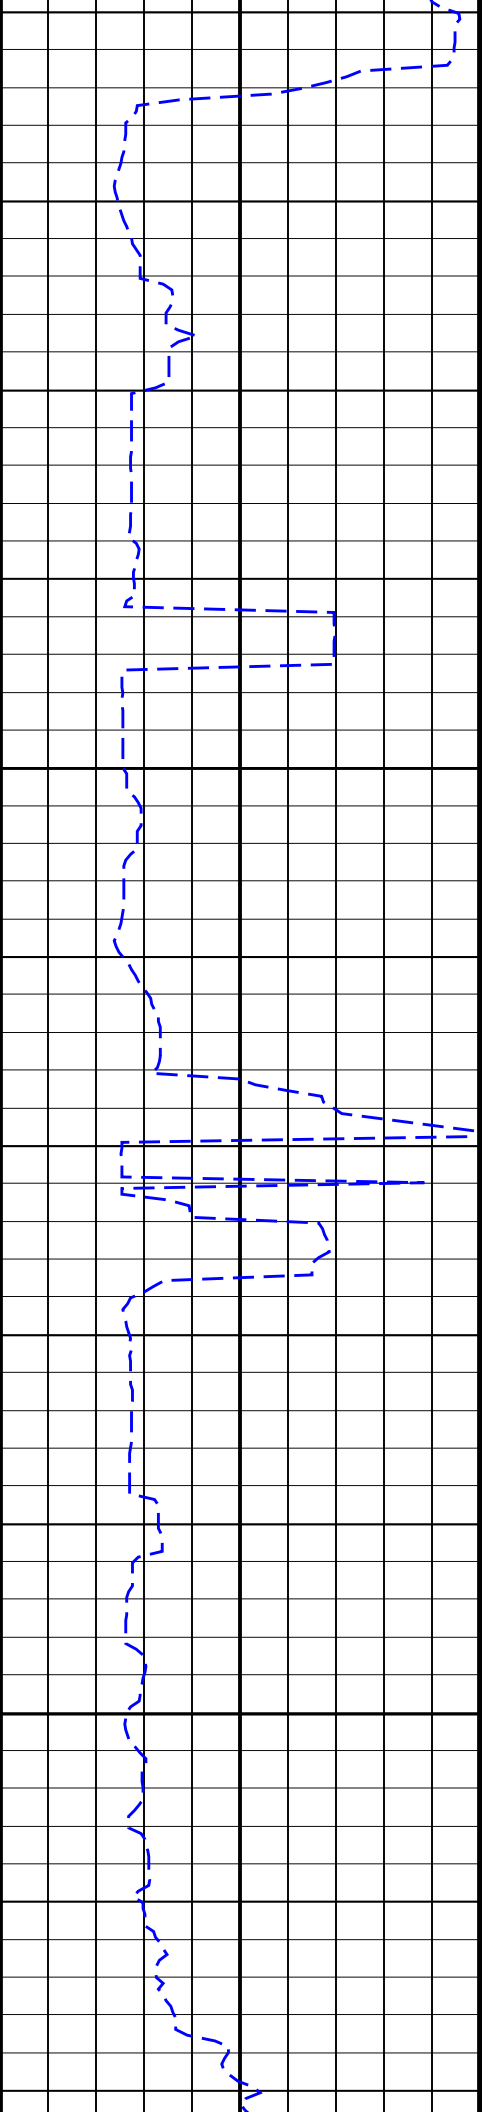

Wasabi-1 GT RT 200MD

IDEAL Version: ID13_OC_05 <MD > Vertical Scale: 1:200

Graphics File Created: 16-Feb-2008 12:23

PIP SUMMARY

GR(TM) PIP

ROP*5 (ROP5)
(M/HR)

200

0

GR(TM) (GRM1)
(GAPI)

0

200

125

150

225

250

275

350

375

525

550