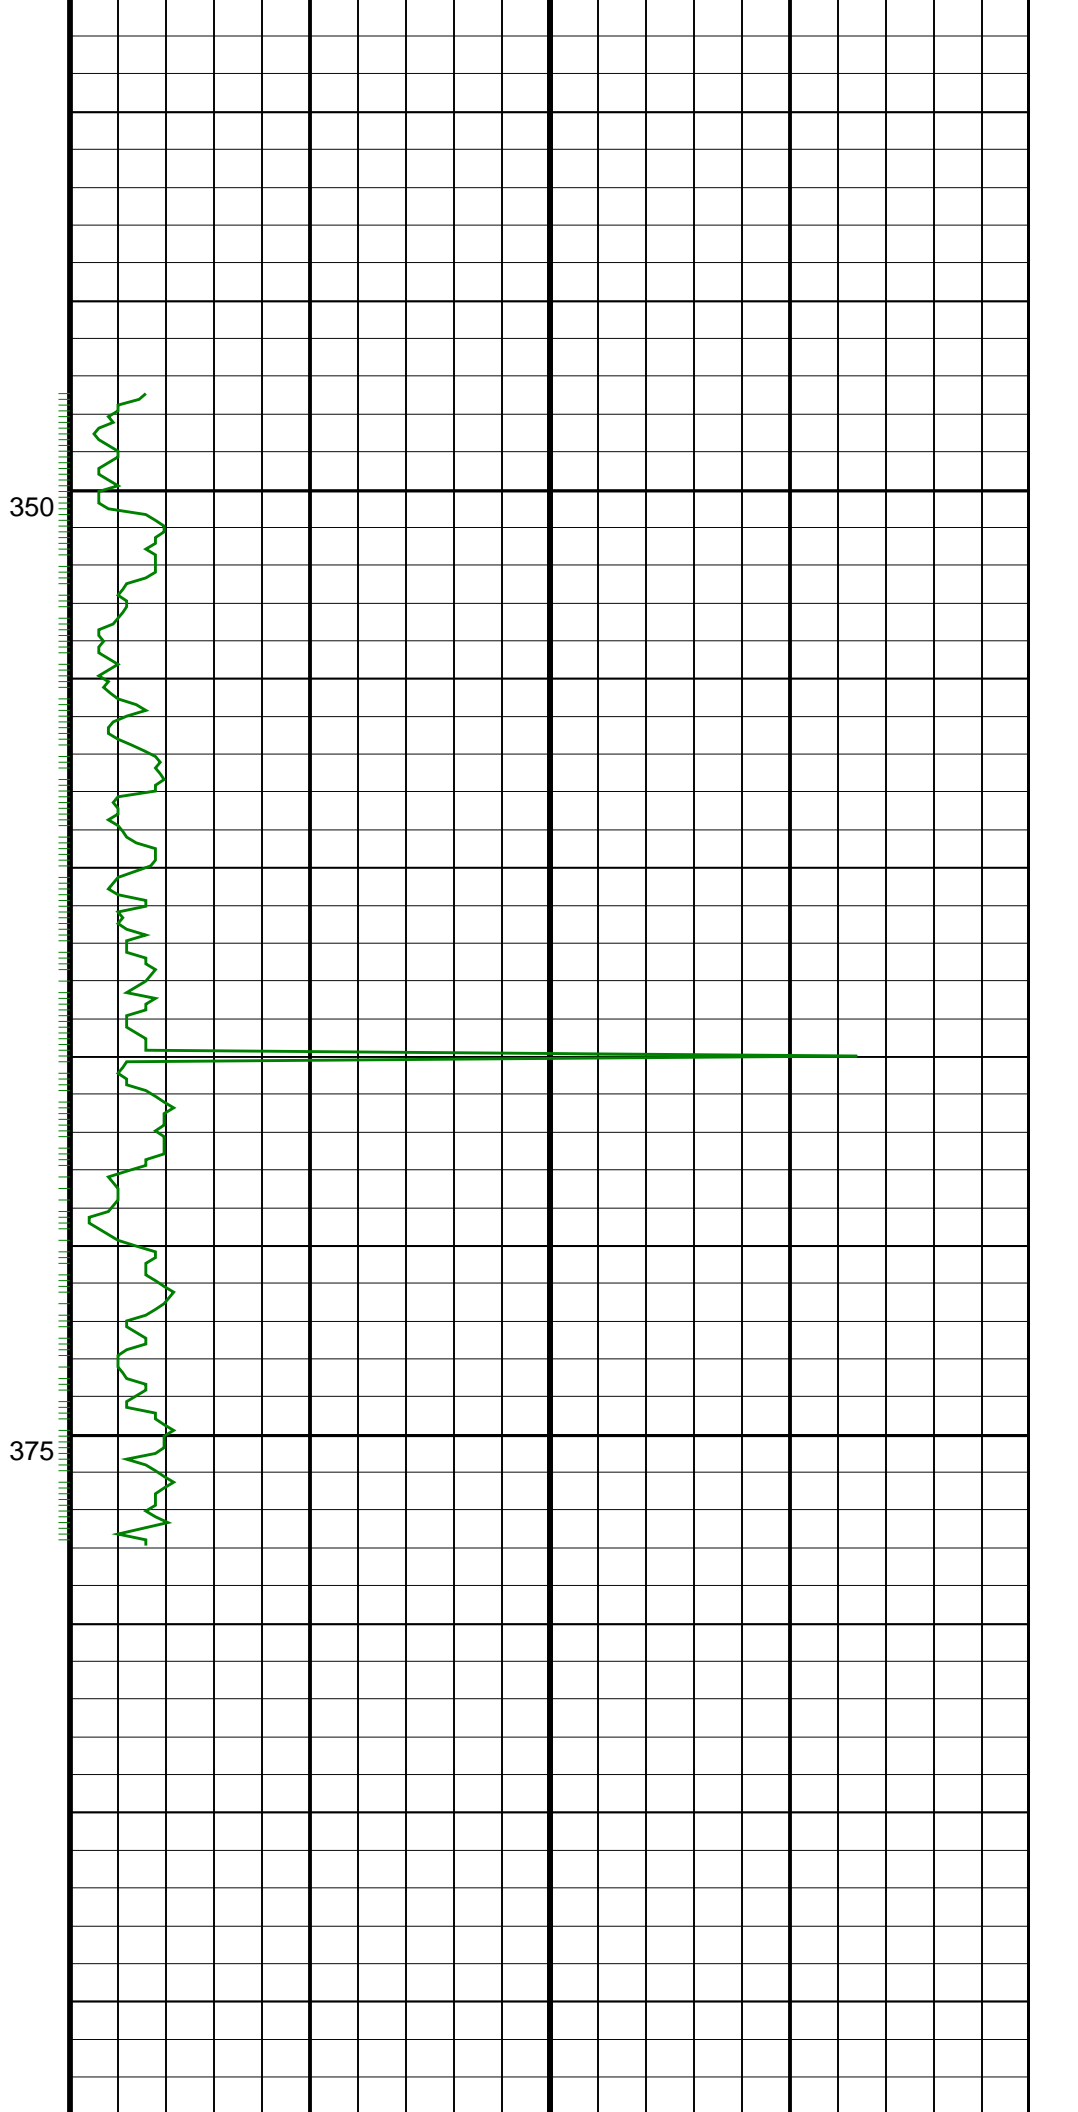

Wasabi-1 GT RT 200MD

IDEAL Version: ID13_OC_05 <MD > Vertical Scale: 1:200

Graphics File Created: 16-Feb-2008 12:23

PIP SUMMARY

GR(TM) PIP

ROP*5 (ROP5)
(M/HR)

200

0

GR(TM) (GRM1)
(GAPI)

0

200

125

150

225

250

275

350

375

525

550