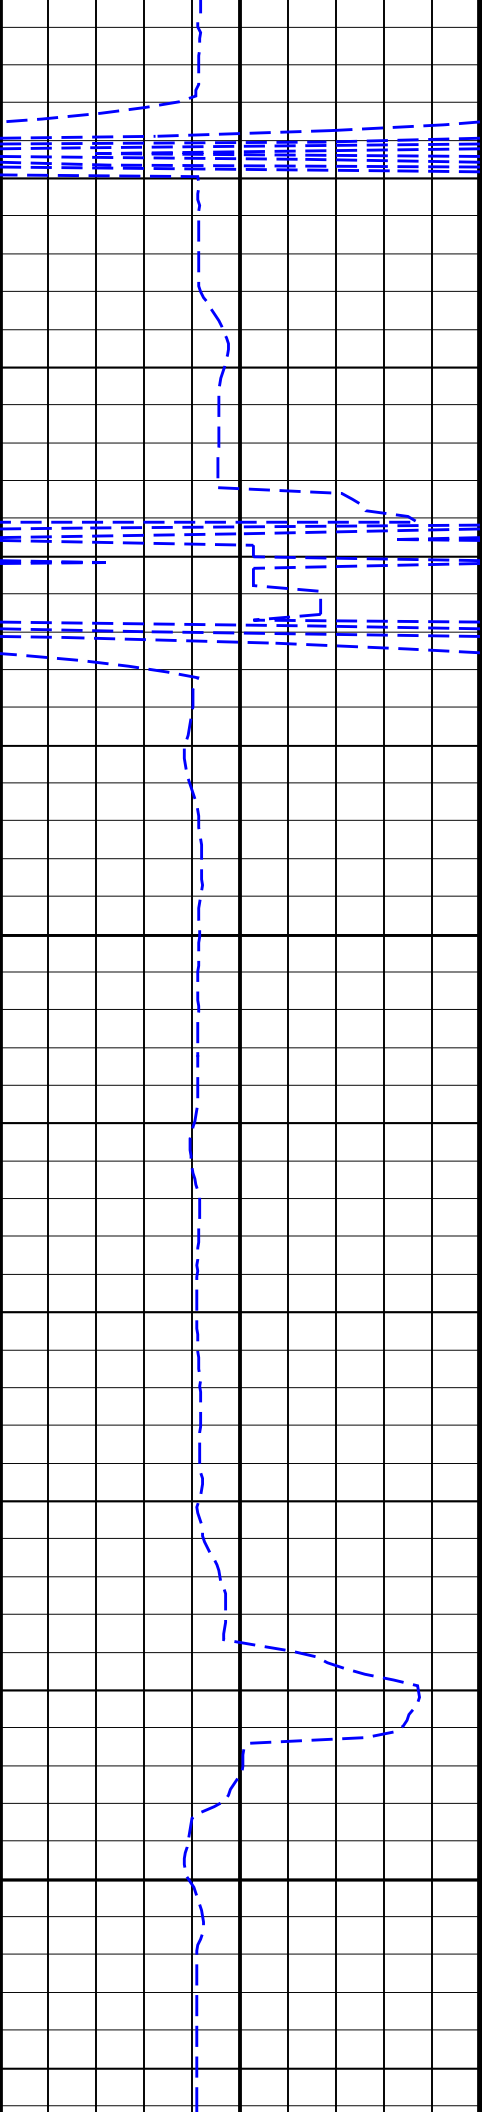

Wasabi-1 GT RT 200MD

IDEAL Version: ID13_OC_05 <MD > Vertical Scale: 1:200

Graphics File Created: 16-Feb-2008 12:23

PIP SUMMARY

GR(TM) PIP

ROP*5 (ROP5)
(M/HR)

200

0

GR(TM) (GRM1)
(GAPI)

0

200

125

150

225

250

275

350

375

525

550