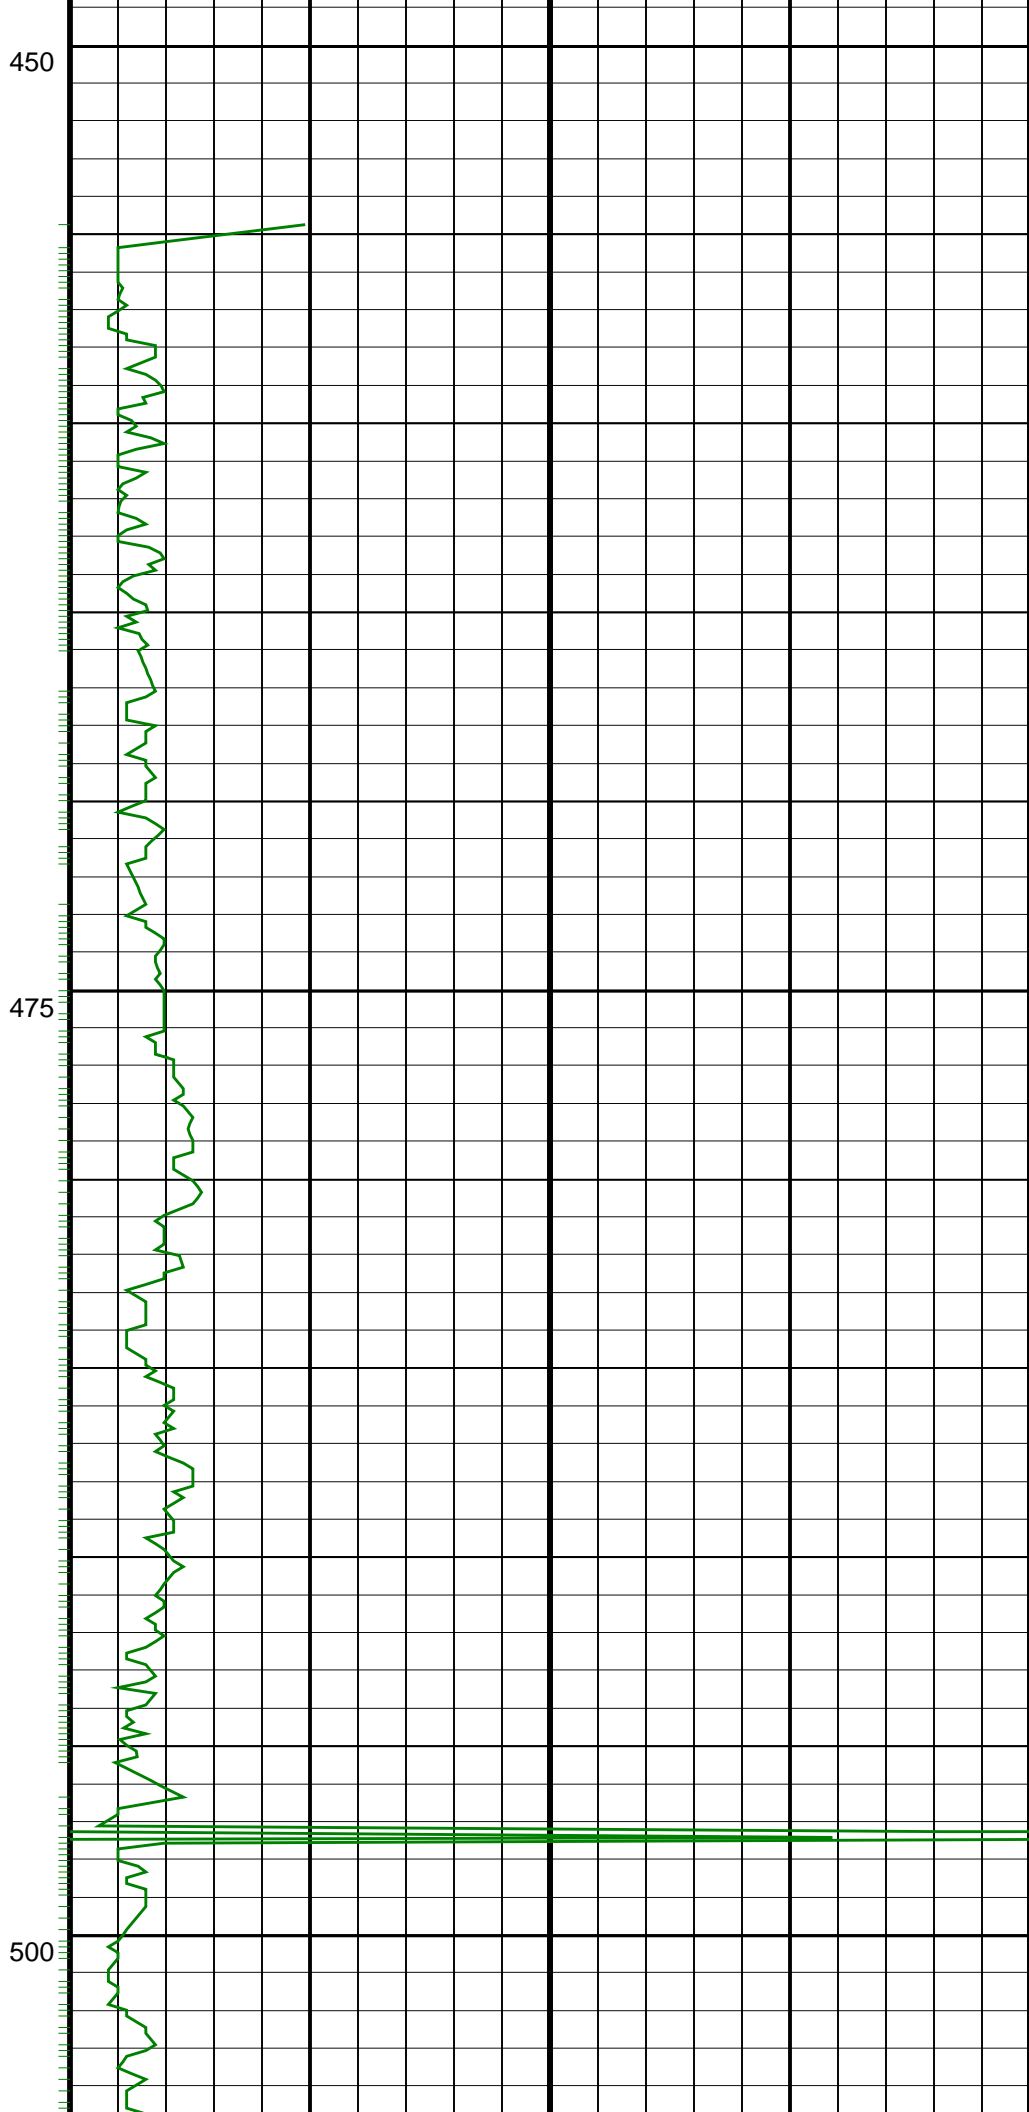

Wasabi-1 GT RT 200MD

IDEAL Version: ID13_OC_05 <MD > Vertical Scale: 1:200

Graphics File Created: 16-Feb-2008 12:23

PIP SUMMARY

GR(TM) PIP

ROP*5 (ROP5)
(M/HR)

200

0

GR(TM) (GRM1)
(GAPI)

0

200

125

150

225

250

275

350

375

525

550